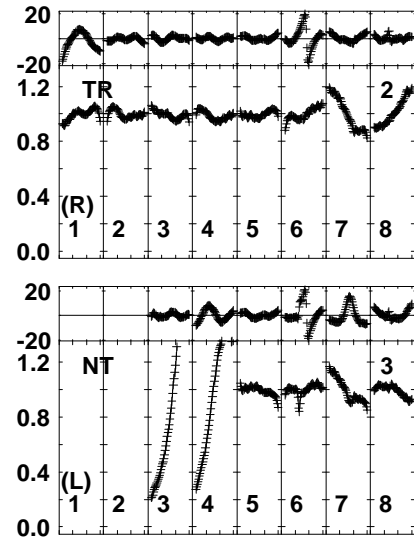

Plot file version 1 created 03-MAR-2023 11:39:28

EK051C.UVDATA.1

Freq = 1.2545 GHz, Bw = 32.000 MH Bandpass table # 1

Lower frame: BP ampl Top frame: BP phase
Bandpass table spectrum Antenna: *
Timerange: 00/00:00:01 to 999/00:00:00