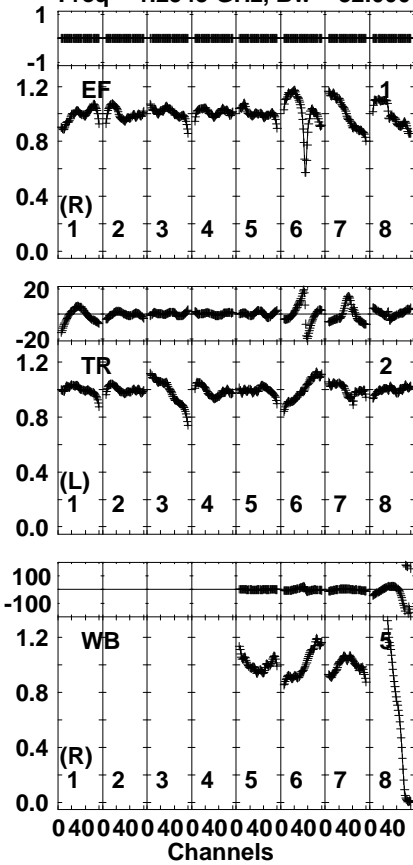

Plot file version 1 created 03-MAR-2023 11:39:28

EK051C.UVDATA.1

Freq = 1.2545 GHz, Bw = 32.000 MH Bandpass table # 1

Lower frame: BP ampl Top frame: BP phase
Bandpass table spectrum Antenna: *
Timerange: 00/00:00:01 to 999/00:00:00