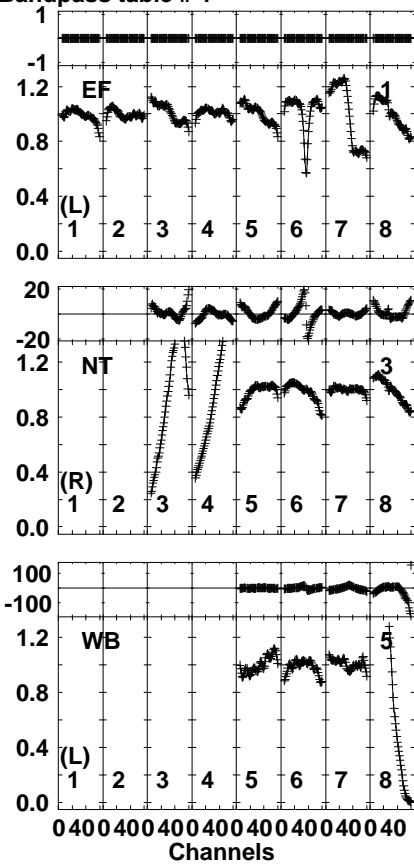

Plot file version 1 created 03-MAR-2023 11:39:28

EK051C.UVDATA.1

Freq = 1.2545 GHz, Bw = 32.000 MH Bandpass table # 1

Lower frame: BP ampl Top frame: BP phase
Bandpass table spectrum Antenna: *
Timerange: 00/00:00:01 to 999/00:00:00