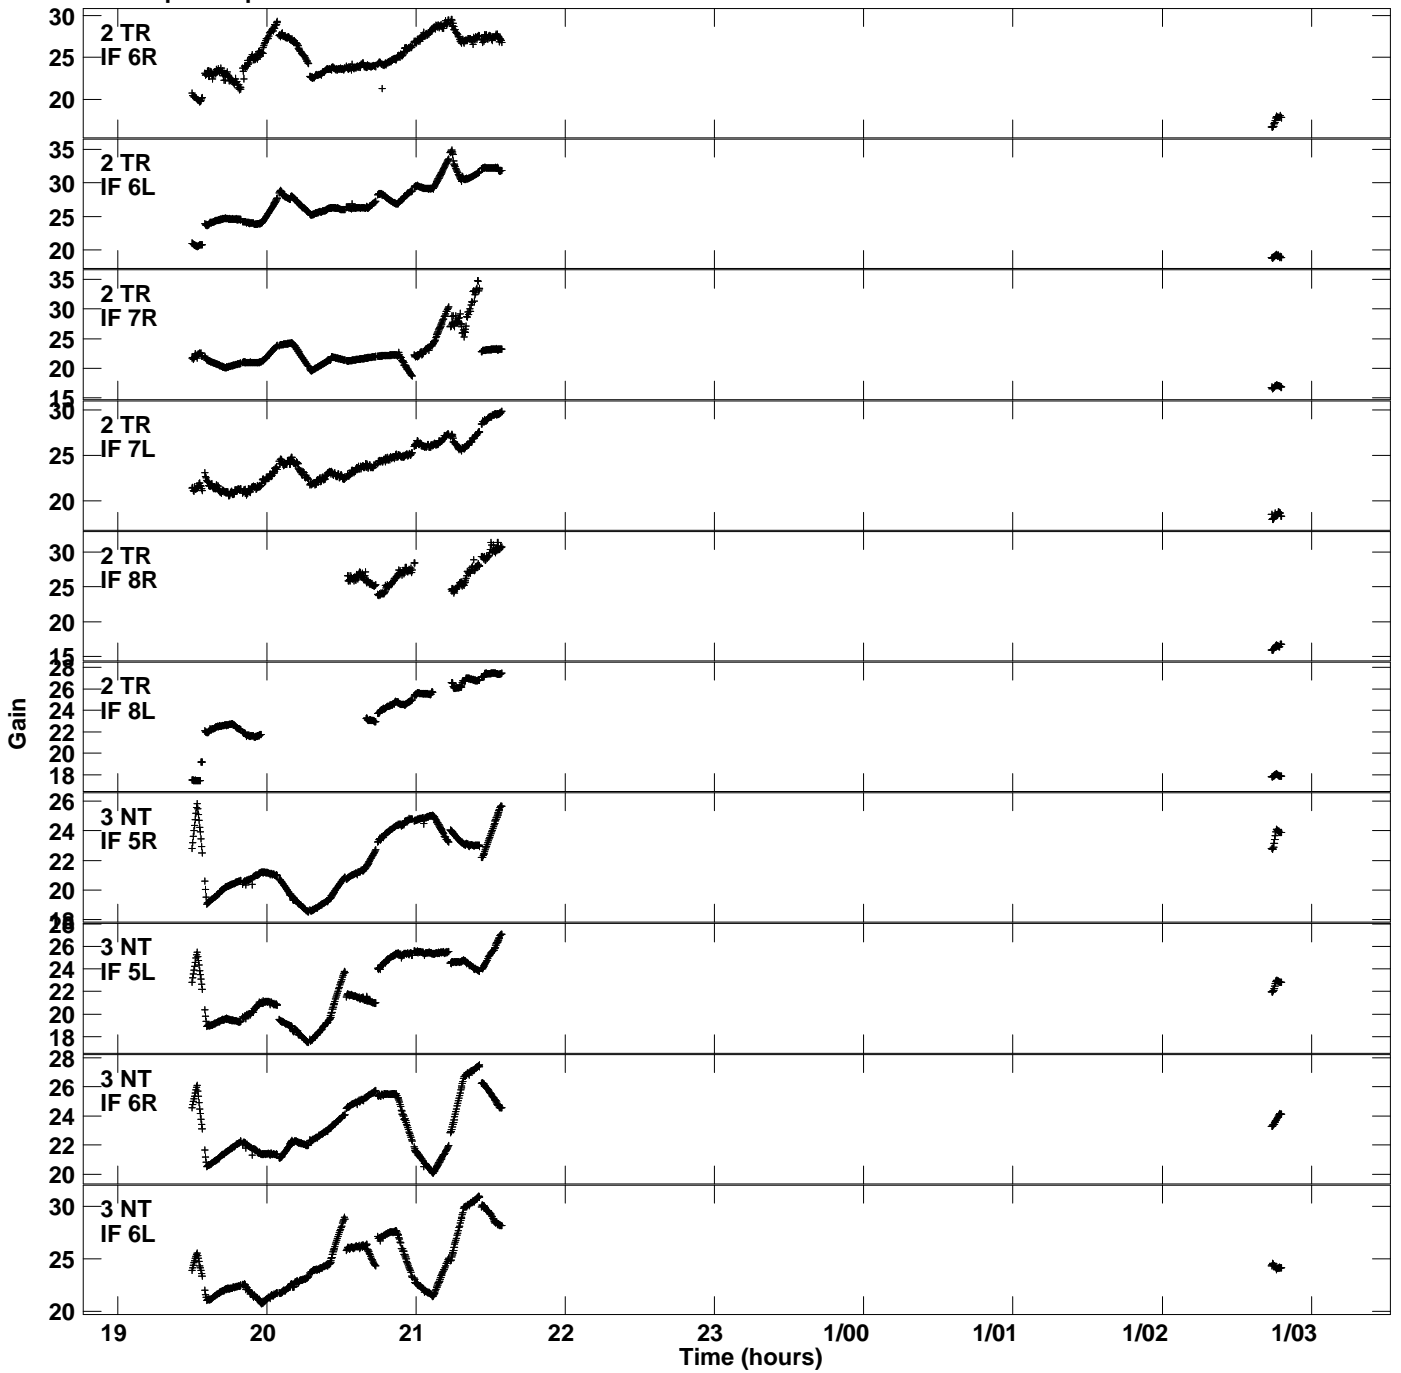

Plot file version 1 created 03-MAR-2023 11:40:24
Gain amp vs UTC time for EK051C.TMP.1
CL 5 Rpol & Lpol IF 1 - 8

Plot file version 2 created 03-MAR-2023 11:40:24
Gain amp vs UTC time for EK051C.TMP.1
CL 5 Rpol & Lpol IF 1 - 8

Plot file version 3 created 03-MAR-2023 11:40:24
Gain amp vs UTC time for EK051C.TMP.1
CL 5 Rpol & Lpol IF 1 - 8

Plot file version 4 created 03-MAR-2023 11:40:24
Gain amp vs UTC time for EK051C.TMP.1
CL 5 Rpol & Lpol IF 1 - 8