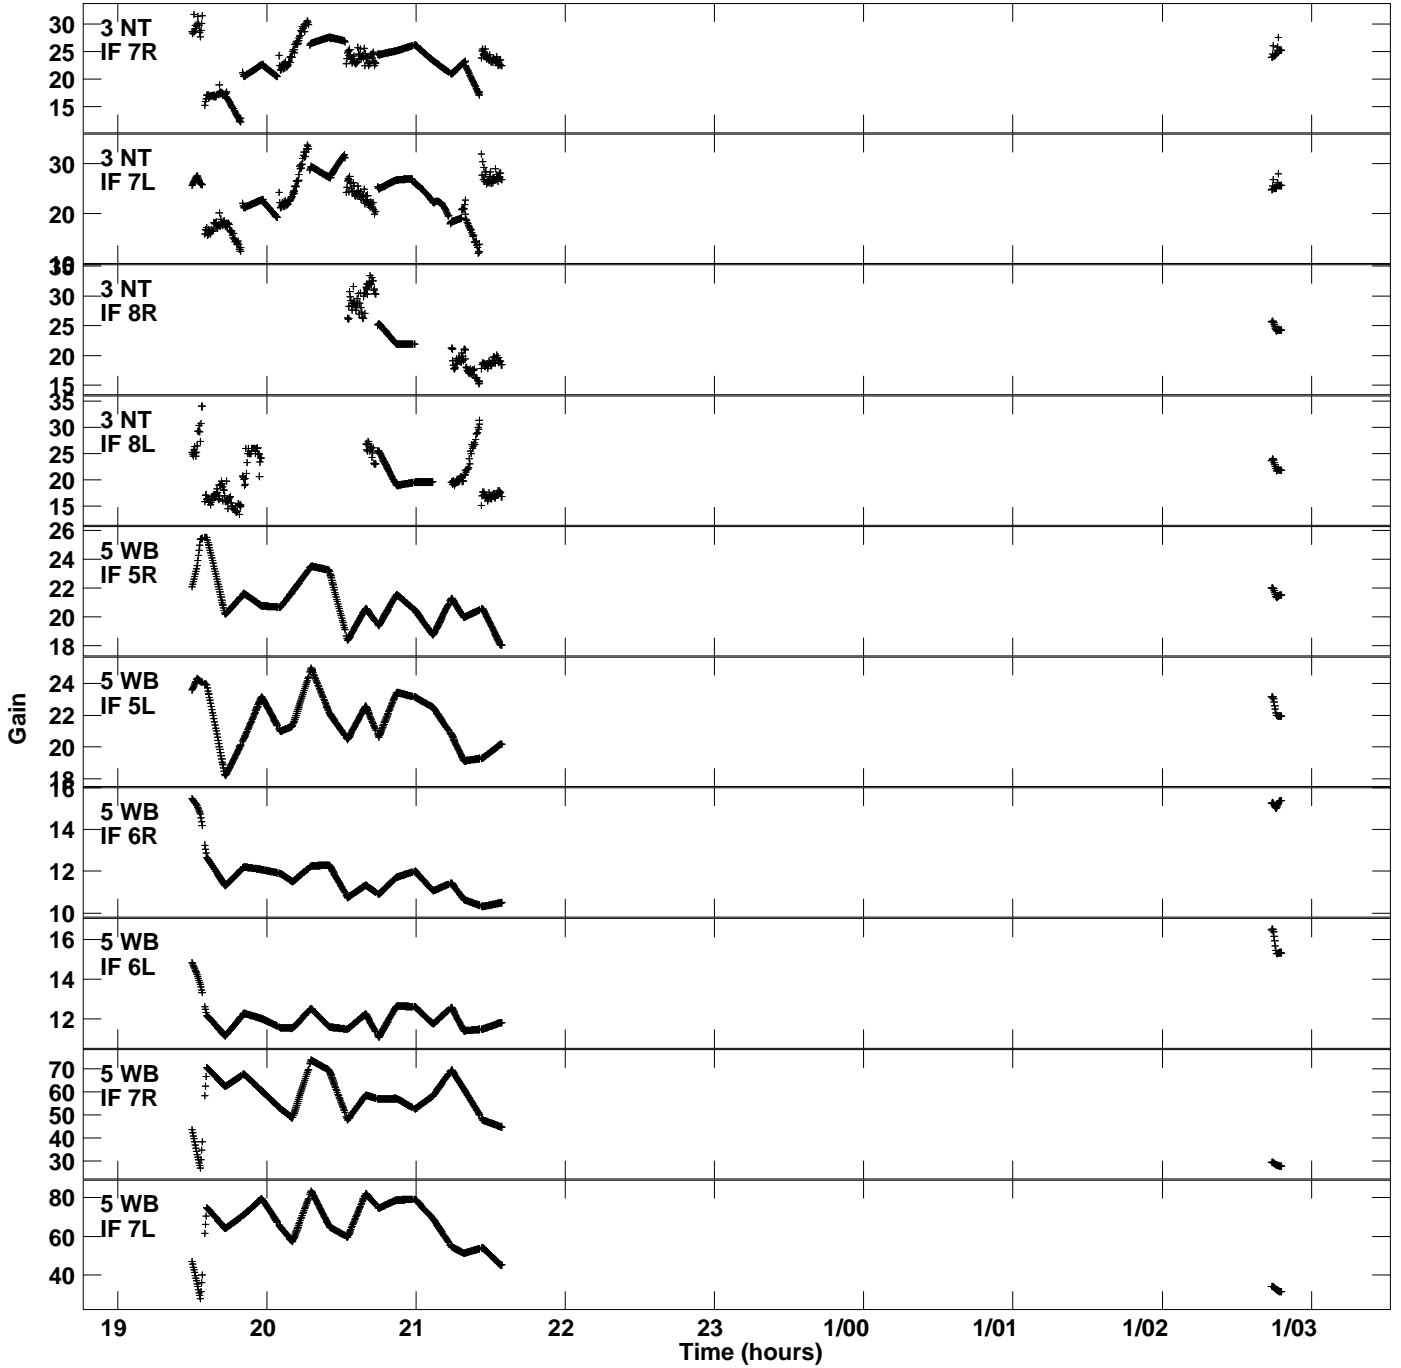

Plot file version 1 created 03-MAR-2023 11:40:24
Gain amp vs UTC time for EK051C.TMP.1
CL 5 Rpol & Lpol IF 1 - 8

Plot file version 2 created 03-MAR-2023 11:40:24
Gain amp vs UTC time for EK051C.TMP.1
CL 5 Rpol & Lpol IF 1 - 8

Plot file version 3 created 03-MAR-2023 11:40:24
Gain amp vs UTC time for EK051C.TMP.1
CL 5 Rpol & Lpol IF 1 - 8

Plot file version 4 created 03-MAR-2023 11:40:24
Gain amp vs UTC time for EK051C.TMP.1
CL 5 Rpol & Lpol IF 1 - 8