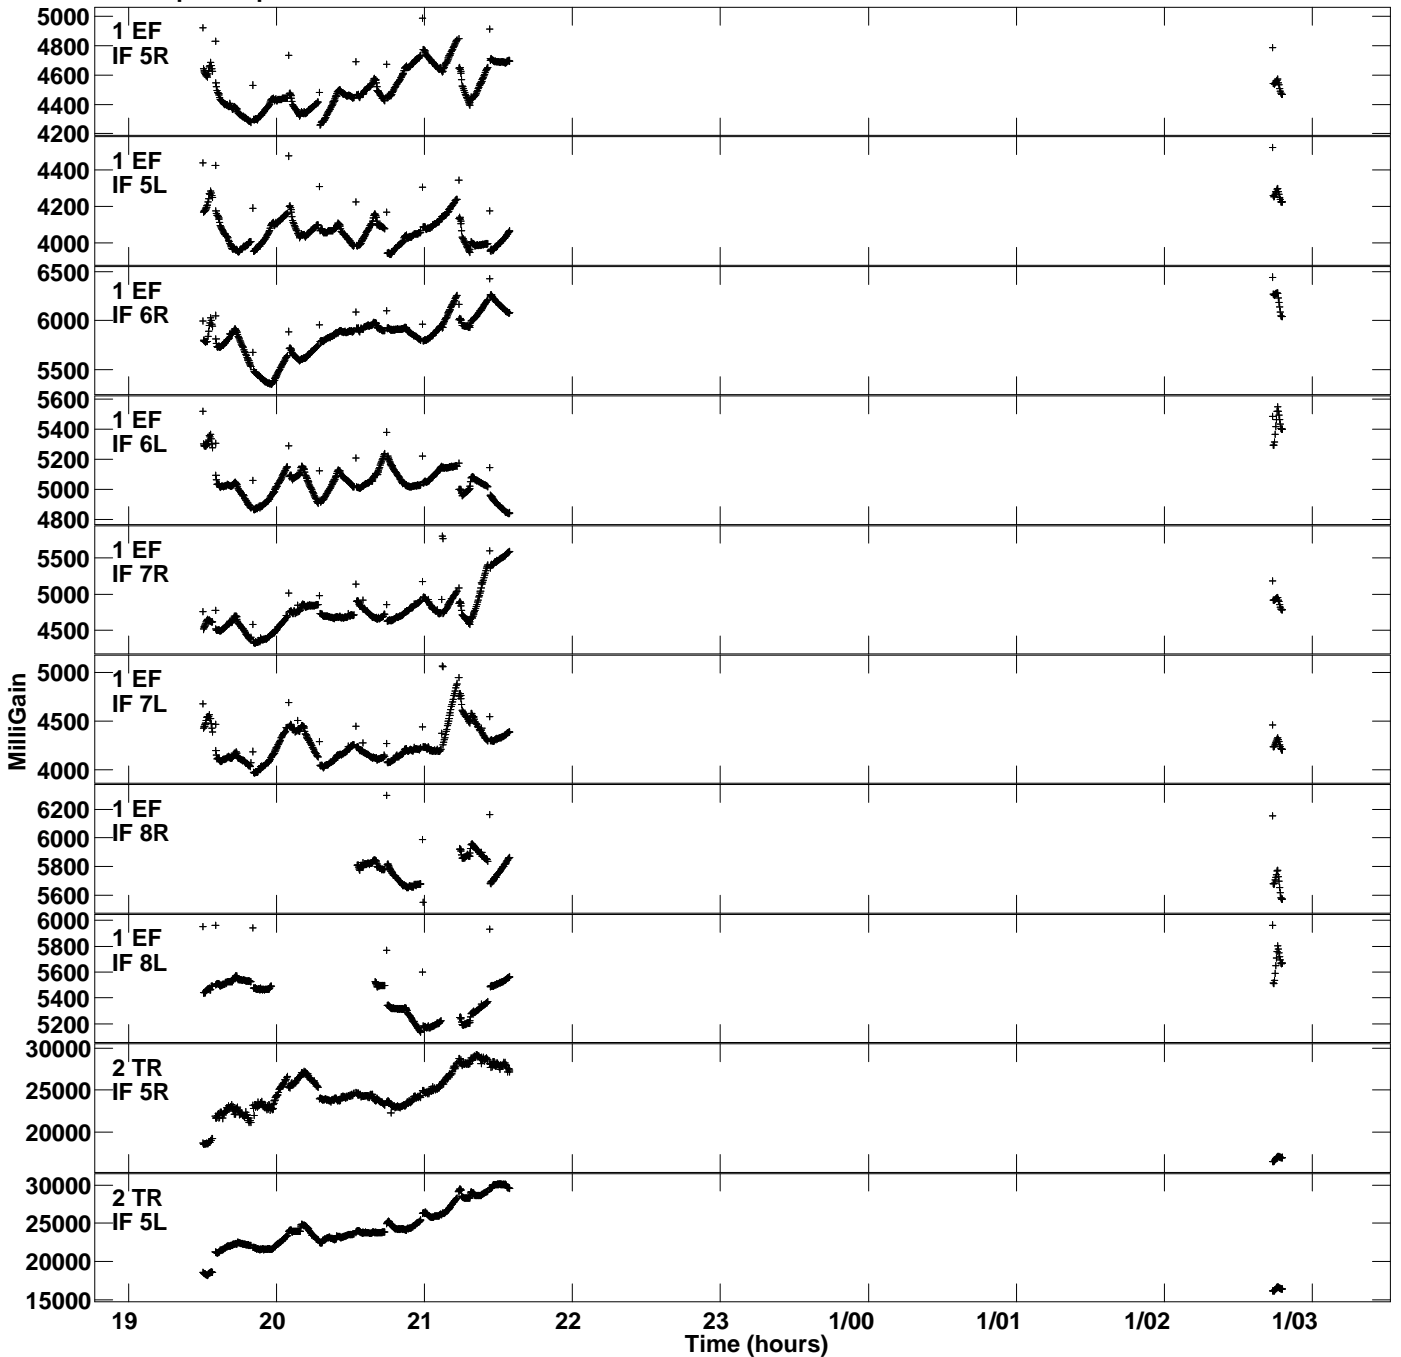

Plot file version 1 created 03-MAR-2023 11:40:24
Gain amp vs UTC time for EK051C.TMP.1
CL 5 Rpol & Lpol IF 1 - 8

Plot file version 2 created 03-MAR-2023 11:40:24
Gain amp vs UTC time for EK051C.TMP.1
CL 5 Rpol & Lpol IF 1 - 8

Plot file version 3 created 03-MAR-2023 11:40:24
Gain amp vs UTC time for EK051C.TMP.1
CL 5 Rpol & Lpol IF 1 - 8

Plot file version 4 created 03-MAR-2023 11:40:24
Gain amp vs UTC time for EK051C.TMP.1
CL 5 Rpol & Lpol IF 1 - 8