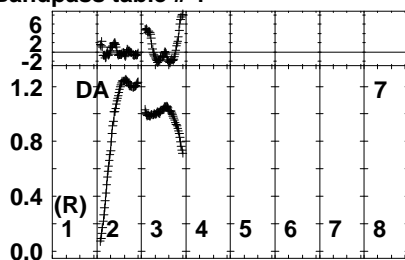

Plot file version 1 created 21-OCT-2022 10:47:17
 EK051D.UVDATA.1
 Freq = 1.2545 GHz, Bw = 32.000 MH Bandpass table # 1

Lower frame: BP ampl Top frame: BP phase
 Bandpass table spectrum Antenna: *
 Timerange: 00/00:00:01 to 999/00:00:00

Plot file version 2 created 21-OCT-2022 10:47:17
 EK051D.UVDATA.1
 Freq = 1.2545 GHz, Bw = 32.000 MH Bandpass table # 1

040040040040040040040040
 Channels

040040040040040040040040
 Channels

040040040040040040040040
 Channels

Lower frame: BP ampl Top frame: BP phase
 Bandpass table spectrum Antenna: *
 Timerange: 00/00:00:01 to 999/00:00:00