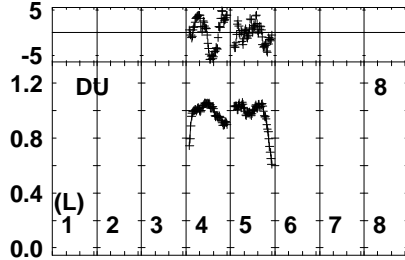

Plot file version 1 created 21-OCT-2022 10:47:17
 EK051D.UVDATA.1
 Freq = 1.2545 GHz, Bw = 32.000 MH Bandpass table # 1

Lower frame: BP ampl Top frame: BP phase
 Bandpass table spectrum Antenna: *
 Timerange: 00/00:00:01 to 999/00:00:00

Plot file version 2 created 21-OCT-2022 10:47:17
 EK051D.UVDATA.1
 Freq = 1.2545 GHz, Bw = 32.000 MH Bandpass table # 1

040040040040040040040040
 Channels

040040040040040040040040
 Channels

040040040040040040040040
 Channels

Lower frame: BP ampl Top frame: BP phase
 Bandpass table spectrum Antenna: *
 Timerange: 00/00:00:01 to 999/00:00:00