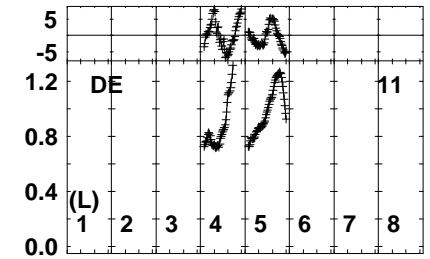

Plot file version 1 created 21-OCT-2022 10:47:17
 EK051D.UVDATA.1
 Freq = 1.2545 GHz, Bw = 32.000 MH Bandpass table # 1

Lower frame: BP ampl Top frame: BP phase
 Bandpass table spectrum Antenna: *
 Timerange: 00/00:00:01 to 999/00:00:00

Plot file version 2 created 21-OCT-2022 10:47:17
 EK051D.UVDATA.1
 Freq = 1.2545 GHz, Bw = 32.000 MH Bandpass table # 1

040040040040040040040040
 Channels

040040040040040040040040
 Channels

040040040040040040040040
 Channels

Lower frame: BP ampl Top frame: BP phase
 Bandpass table spectrum Antenna: *
 Timerange: 00/00:00:01 to 999/00:00:00