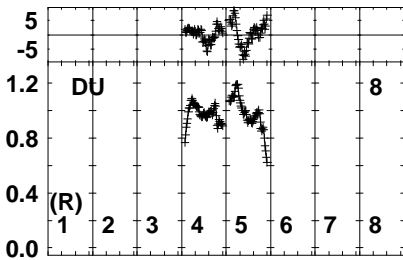

Plot file version 1 created 21-OCT-2022 10:47:17
 EK051D.UVDATA.1
 Freq = 1.2545 GHz, Bw = 32.000 MH Bandpass table # 1

Lower frame: BP ampl Top frame: BP phase
 Bandpass table spectrum Antenna: *
 Timerange: 00/00:00:01 to 999/00:00:00

Plot file version 2 created 21-OCT-2022 10:47:17
 EK051D.UVDATA.1
 Freq = 1.2545 GHz, Bw = 32.000 MH Bandpass table # 1

040040040040040040040040
 Channels

040040040040040040040040
 Channels

040040040040040040040040
 Channels

Lower frame: BP ampl Top frame: BP phase
 Bandpass table spectrum Antenna: *
 Timerange: 00/00:00:01 to 999/00:00:00