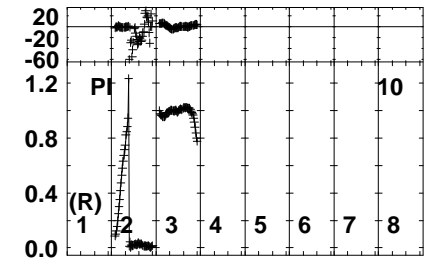

Plot file version 1 created 21-OCT-2022 10:47:17
 EK051D.UVDATA.1
 Freq = 1.2545 GHz, Bw = 32.000 MH Bandpass table # 1

Lower frame: BP ampl Top frame: BP phase
 Bandpass table spectrum Antenna: *
 Timerange: 00/00:00:01 to 999/00:00:00

Plot file version 2 created 21-OCT-2022 10:47:17
 EK051D.UVDATA.1
 Freq = 1.2545 GHz, Bw = 32.000 MH Bandpass table # 1

040040040040040040040040
 Channels

040040040040040040040040
 Channels

040040040040040040040040
 Channels

Lower frame: BP ampl Top frame: BP phase
 Bandpass table spectrum Antenna: *
 Timerange: 00/00:00:01 to 999/00:00:00