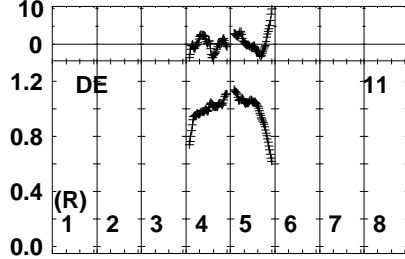

Plot file version 1 created 21-OCT-2022 10:47:17
 EK051D.UVDATA.1
 Freq = 1.2545 GHz, Bw = 32.000 MH Bandpass table # 1

Lower frame: BP ampl Top frame: BP phase
 Bandpass table spectrum Antenna: *
 Timerange: 00/00:00:01 to 999/00:00:00

Plot file version 2 created 21-OCT-2022 10:47:17
 EK051D.UVDATA.1
 Freq = 1.2545 GHz, Bw = 32.000 MH Bandpass table # 1

040040040040040040040040
 Channels

040040040040040040040040
 Channels

040040040040040040040040
 Channels

Lower frame: BP ampl Top frame: BP phase
 Bandpass table spectrum Antenna: *
 Timerange: 00/00:00:01 to 999/00:00:00