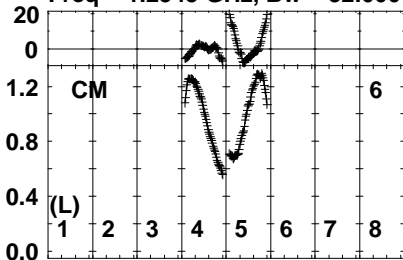

Plot file version 1 created 21-OCT-2022 10:47:17
 EK051D.UVDATA.1
 Freq = 1.2545 GHz, Bw = 32.000 MH Bandpass table # 1

Lower frame: BP ampl Top frame: BP phase
 Bandpass table spectrum Antenna: *
 Timerange: 00/00:00:01 to 999/00:00:00

Plot file version 2 created 21-OCT-2022 10:47:17
 EK051D.UVDATA.1
 Freq = 1.2545 GHz, Bw = 32.000 MH Bandpass table # 1

040040040040040040040040
 Channels

040040040040040040040040
 Channels

040040040040040040040040
 Channels

Lower frame: BP ampl Top frame: BP phase
 Bandpass table spectrum Antenna: *
 Timerange: 00/00:00:01 to 999/00:00:00