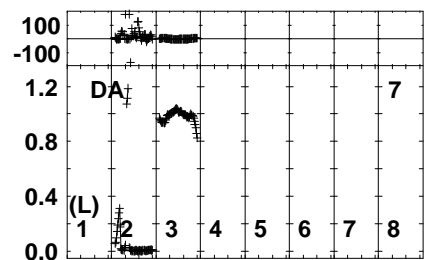

Plot file version 1 created 21-OCT-2022 10:47:17
 EK051D.UVDATA.1
 Freq = 1.2545 GHz, Bw = 32.000 MH Bandpass table # 1

Lower frame: BP ampl Top frame: BP phase
 Bandpass table spectrum Antenna: *
 Timerange: 00/00:00:01 to 999/00:00:00

Plot file version 2 created 21-OCT-2022 10:47:17
 EK051D.UVDATA.1
 Freq = 1.2545 GHz, Bw = 32.000 MH Bandpass table # 1

040040040040040040040040
 Channels

040040040040040040040040
 Channels

040040040040040040040040
 Channels

Lower frame: BP ampl Top frame: BP phase
 Bandpass table spectrum Antenna: *
 Timerange: 00/00:00:01 to 999/00:00:00