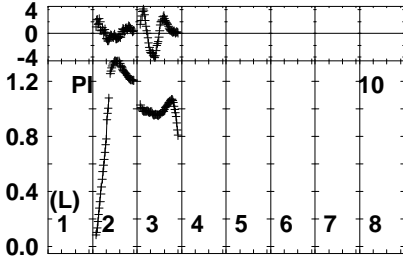

Plot file version 1 created 21-OCT-2022 10:47:17
 EK051D.UVDATA.1
 Freq = 1.2545 GHz, Bw = 32.000 MH Bandpass table # 1

Lower frame: BP ampl Top frame: BP phase
 Bandpass table spectrum Antenna: *
 Timerange: 00/00:00:01 to 999/00:00:00

Plot file version 2 created 21-OCT-2022 10:47:17
 EK051D.UVDATA.1
 Freq = 1.2545 GHz, Bw = 32.000 MH Bandpass table # 1

040040040040040040040040
 Channels

040040040040040040040040
 Channels

040040040040040040040040
 Channels

Lower frame: BP ampl Top frame: BP phase
 Bandpass table spectrum Antenna: *
 Timerange: 00/00:00:01 to 999/00:00:00