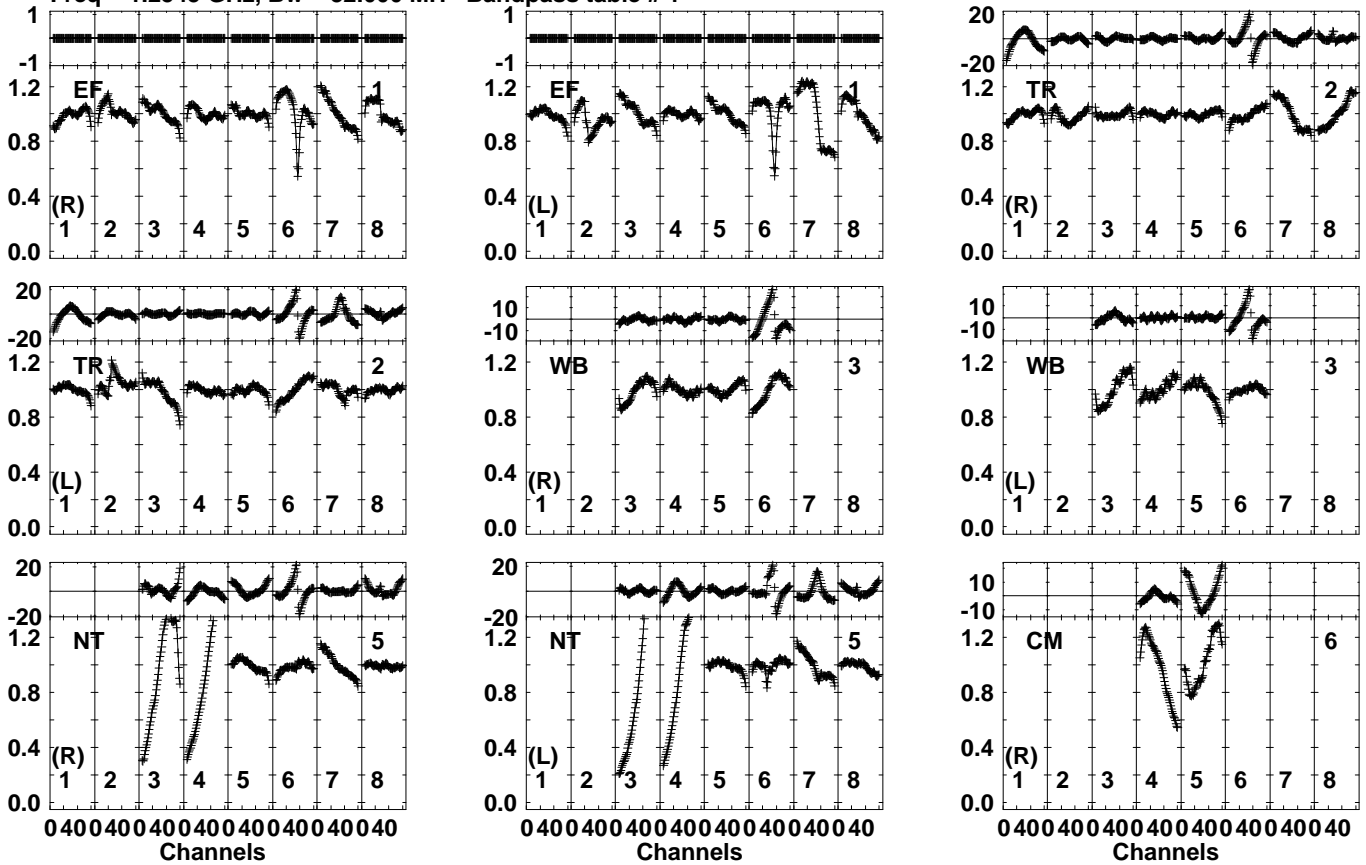

Plot file version 1 created 21-OCT-2022 10:47:17
 EK051D.UVDATA.1
 Freq = 1.2545 GHz, Bw = 32.000 MH Bandpass table # 1

Lower frame: BP ampl Top frame: BP phase
 Bandpass table spectrum Antenna: *
 Timerange: 00/00:00:01 to 999/00:00:00

Plot file version 2 created 21-OCT-2022 10:47:17
 EK051D.UVDATA.1
 Freq = 1.2545 GHz, Bw = 32.000 MH Bandpass table # 1

040040040040040040040040
 Channels

040040040040040040040040
 Channels

040040040040040040040040
 Channels

Lower frame: BP ampl Top frame: BP phase
 Bandpass table spectrum Antenna: *
 Timerange: 00/00:00:01 to 999/00:00:00