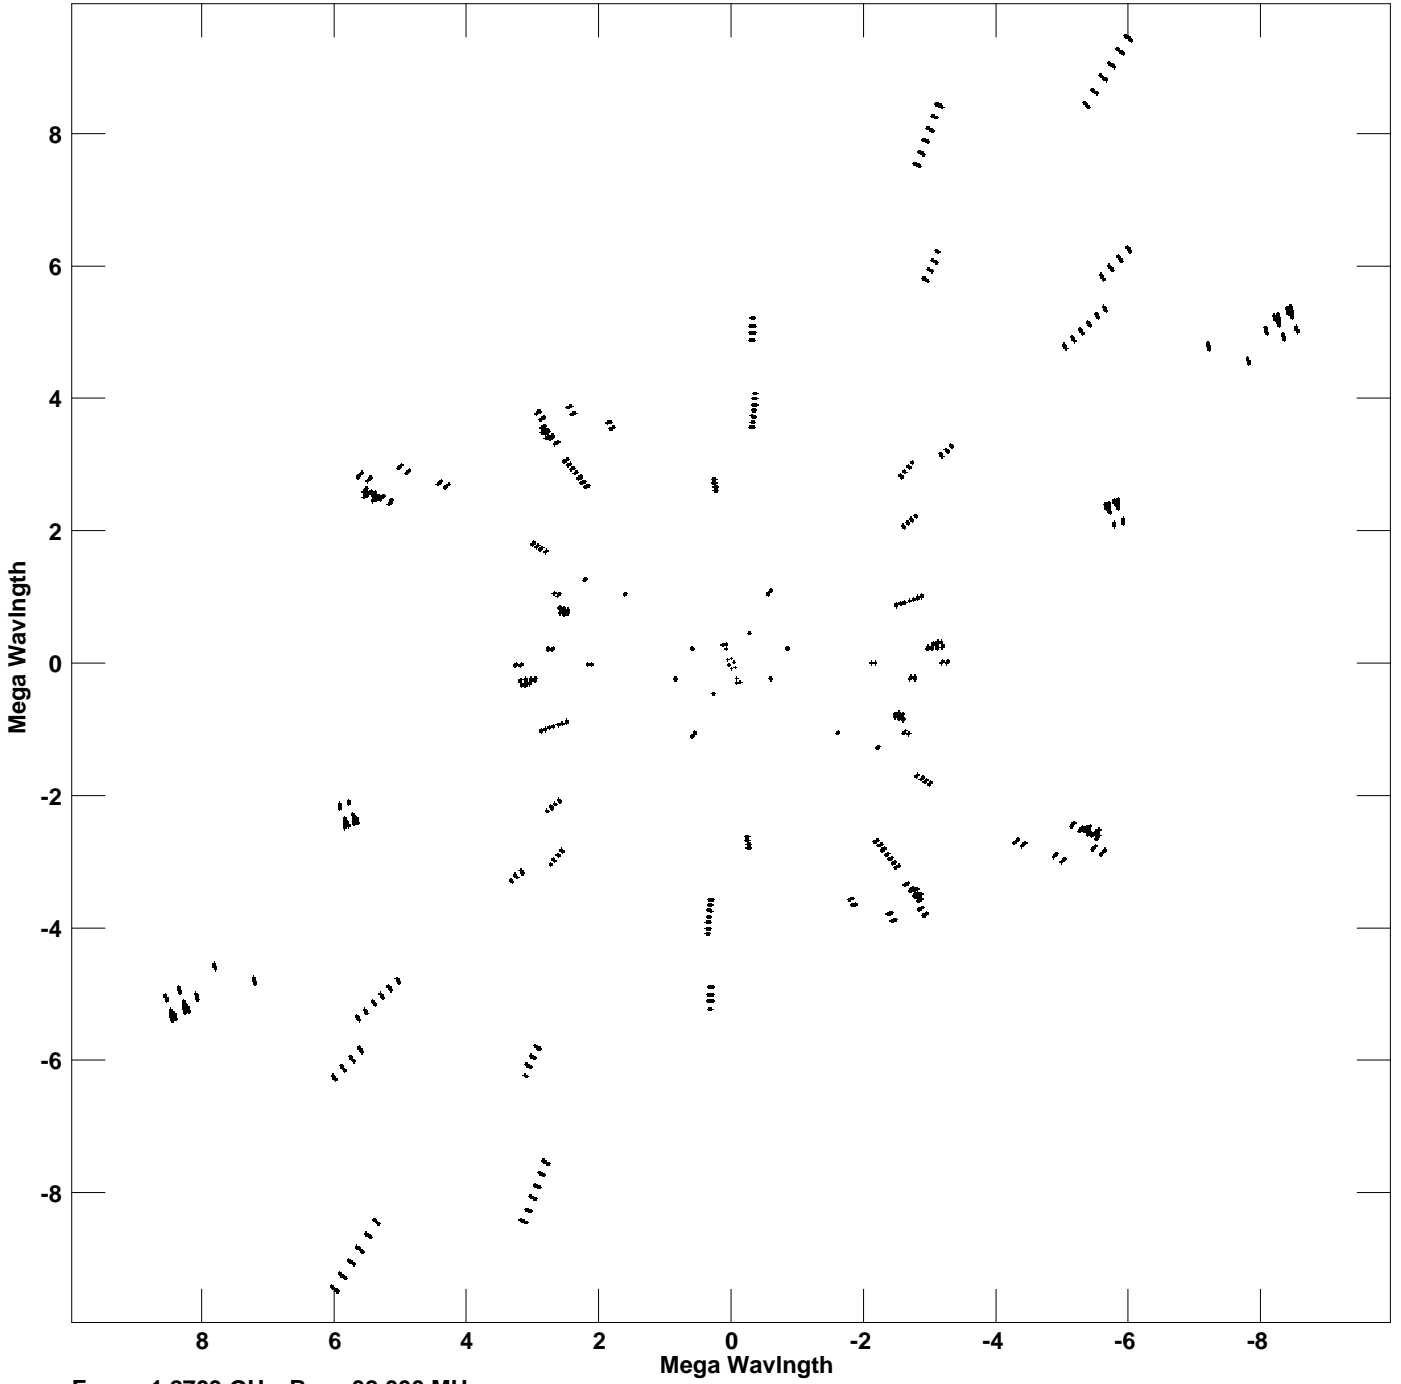

Plot file version 1 created 24-OCT-2022 11:26:27
V vs U for J1829+4844.MULTI.1 Source:J1829+4844
Ants * - * Stokes I IF# 1 - 8 Chan# 1

Freq = 1.2703 GHz, Bw = 32.000 MHz