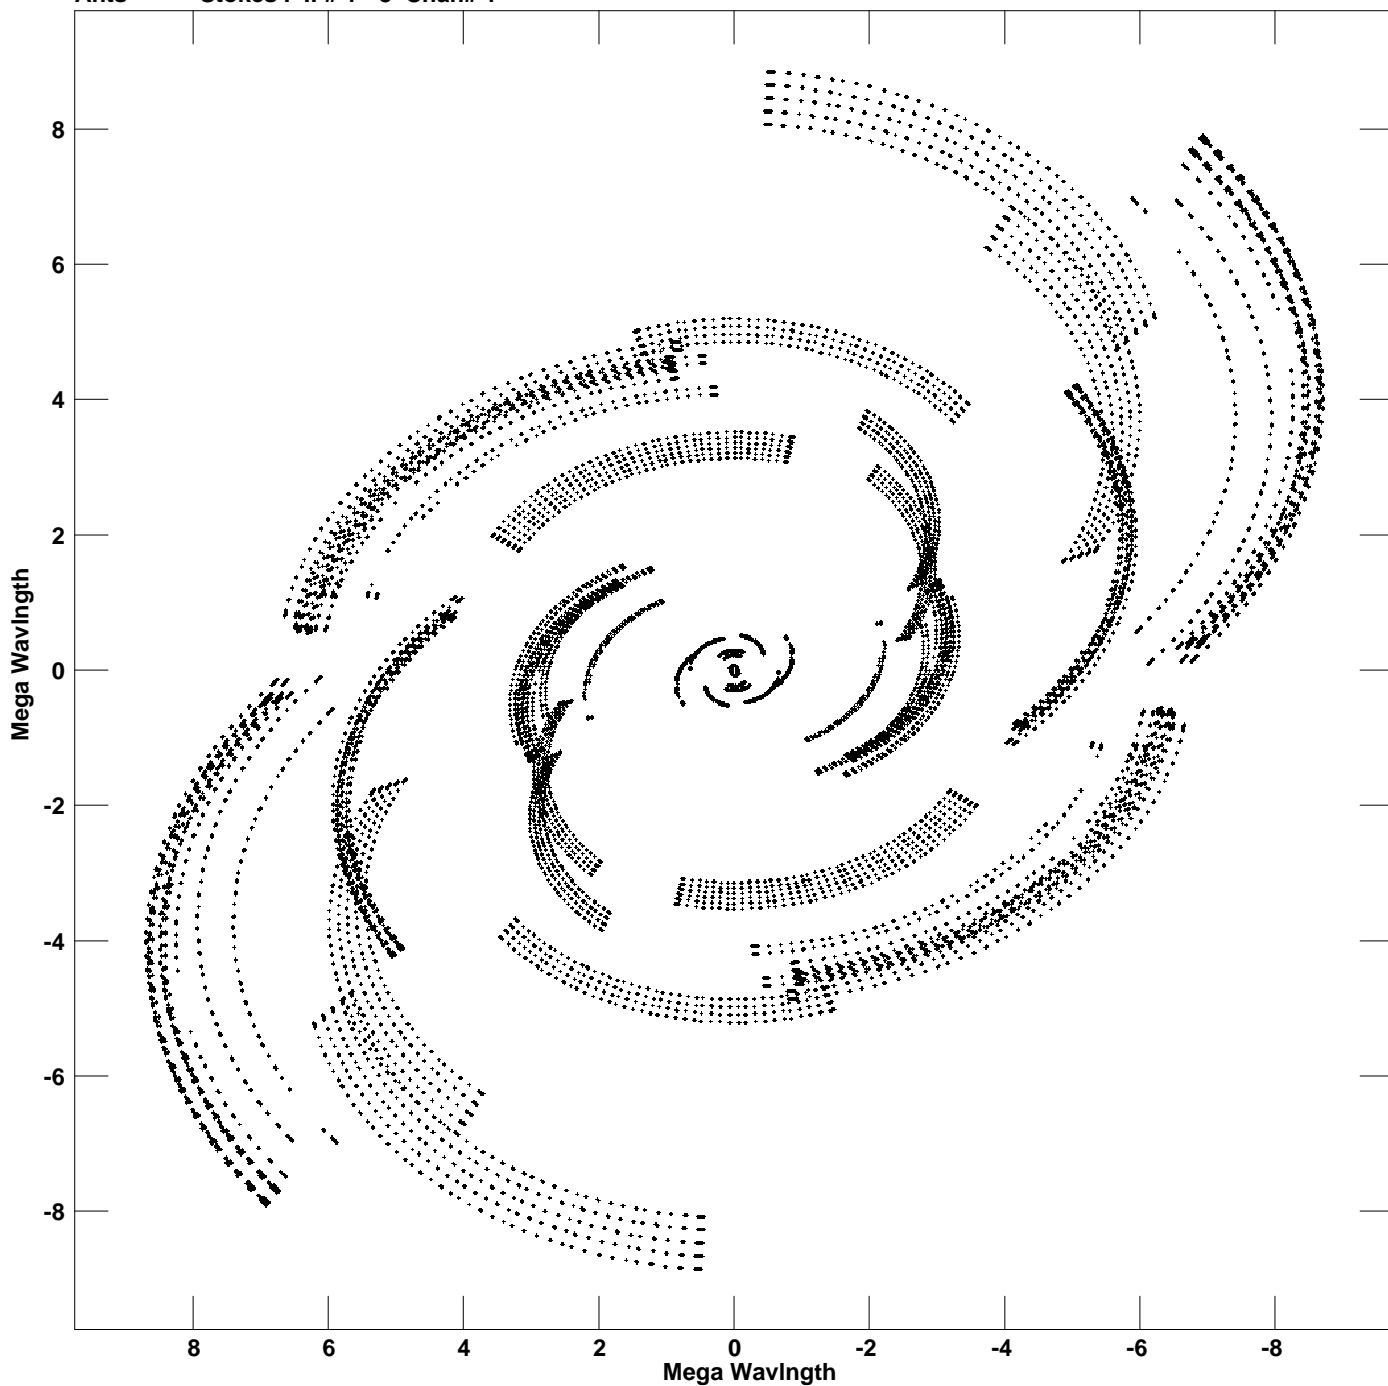

Plot file version 1 created 02-FEB-2023 14:59:16
V vs U for J2311+4543.MULTI.1 Source:J2311+4543
Ants * - * Stokes I IF# 1 - 8 Chan# 1

Freq = 1.2703 GHz, Bw = 32.000 MHz