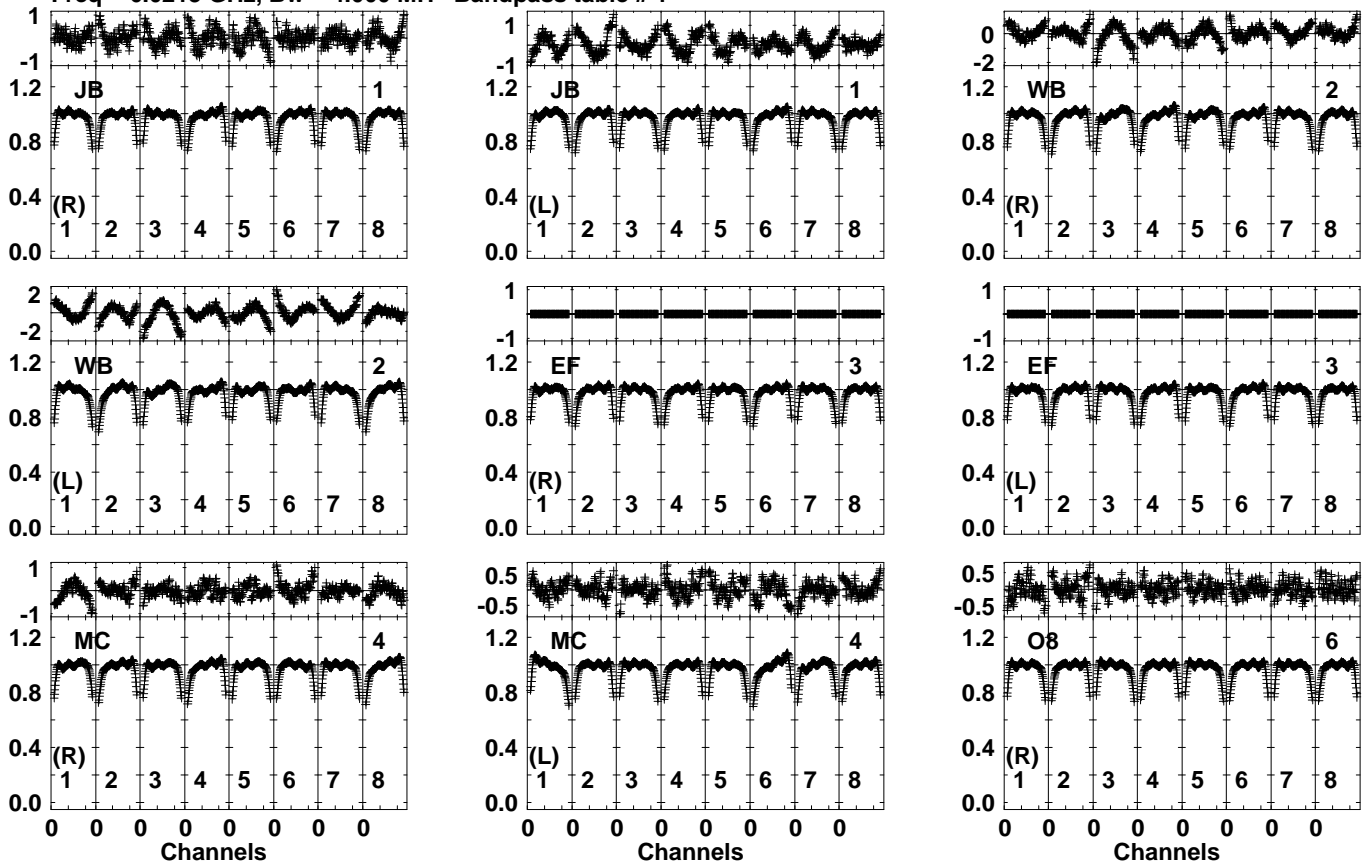

Plot file version 1 created 01-FEB-2024 17:59:25
 EK052A 1.UVDATA.1
 Freq = 6.0213 GHz, Bw = 4.000 MH Bandpass table # 1

Lower frame: BP ampl Top frame: BP phase
 Bandpass table spectrum Antenna: *
 Timerange: 00/00:00:01 to 999/00:00:00

Plot file version 2 created 01-FEB-2024 17:59:25
 EK052A 1.UVDATA.1
 Freq = 6.0213 GHz, Bw = 4.000 MH Bandpass table # 1

Lower frame: BP ampl Top frame: BP phase
 Bandpass table spectrum Antenna: *
 Timerange: 00/00:00:01 to 999/00:00:00