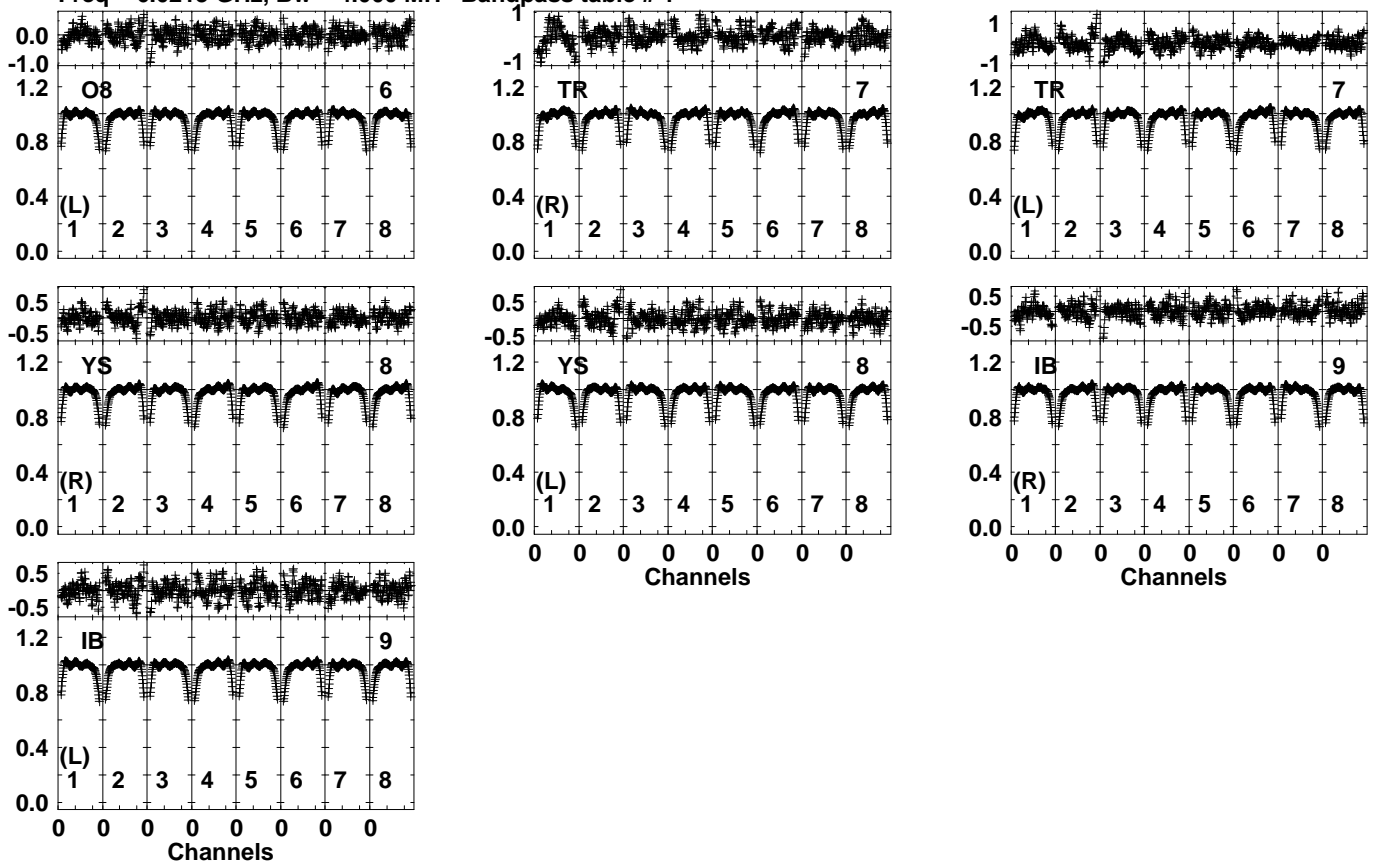

Plot file version 1 created 01-FEB-2024 17:59:25
 EK052A 1.UVDATA.1
 Freq = 6.0213 GHz, Bw = 4.000 MH Bandpass table # 1

Lower frame: BP ampl Top frame: BP phase
 Bandpass table spectrum Antenna: *
 Timerange: 00/00:00:01 to 999/00:00:00

Plot file version 2 created 01-FEB-2024 17:59:25
 EK052A 1.UVDATA.1
 Freq = 6.0213 GHz, Bw = 4.000 MH Bandpass table # 1

Lower frame: BP ampl Top frame: BP phase
 Bandpass table spectrum Antenna: *
 Timerange: 00/00:00:01 to 999/00:00:00