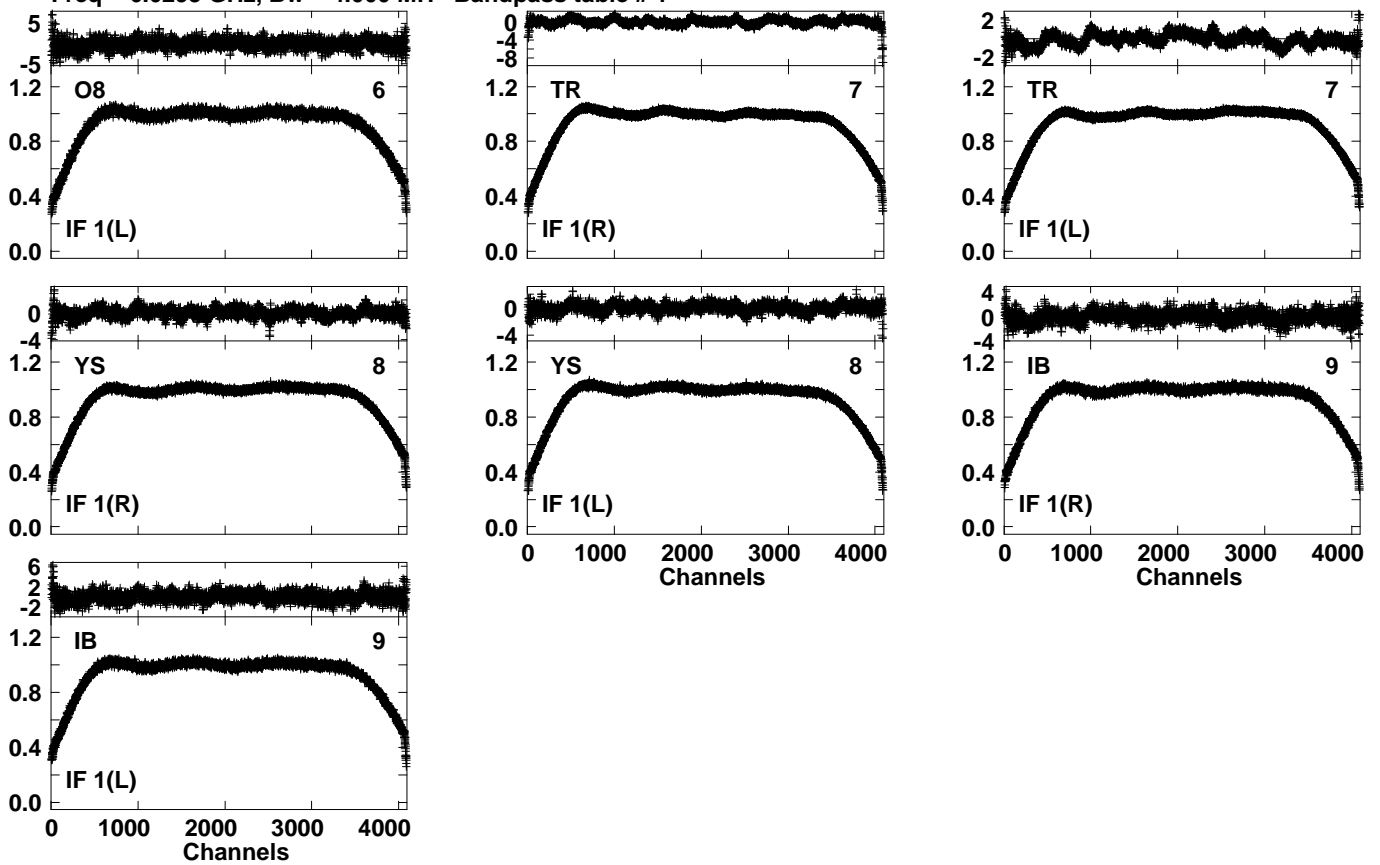

Plot file version 1 created 02-FEB-2024 10:32:16
 EK052A 2.UVDATA.1
 Freq = 6.0293 GHz, Bw = 4.000 MH Bandpass table # 1

Lower frame: BP ampl Top frame: BP phase
 Bandpass table spectrum Antenna: *
 Timerange: 00/00:00:01 to 999/00:00:00

Plot file version 2 created 02-FEB-2024 10:32:16
 EK052A 2.UVDATA.1
 Freq = 6.0293 GHz, Bw = 4.000 MH Bandpass table # 1

Lower frame: BP ampl Top frame: BP phase
 Bandpass table spectrum Antenna: *
 Timerange: 00/00:00:01 to 999/00:00:00