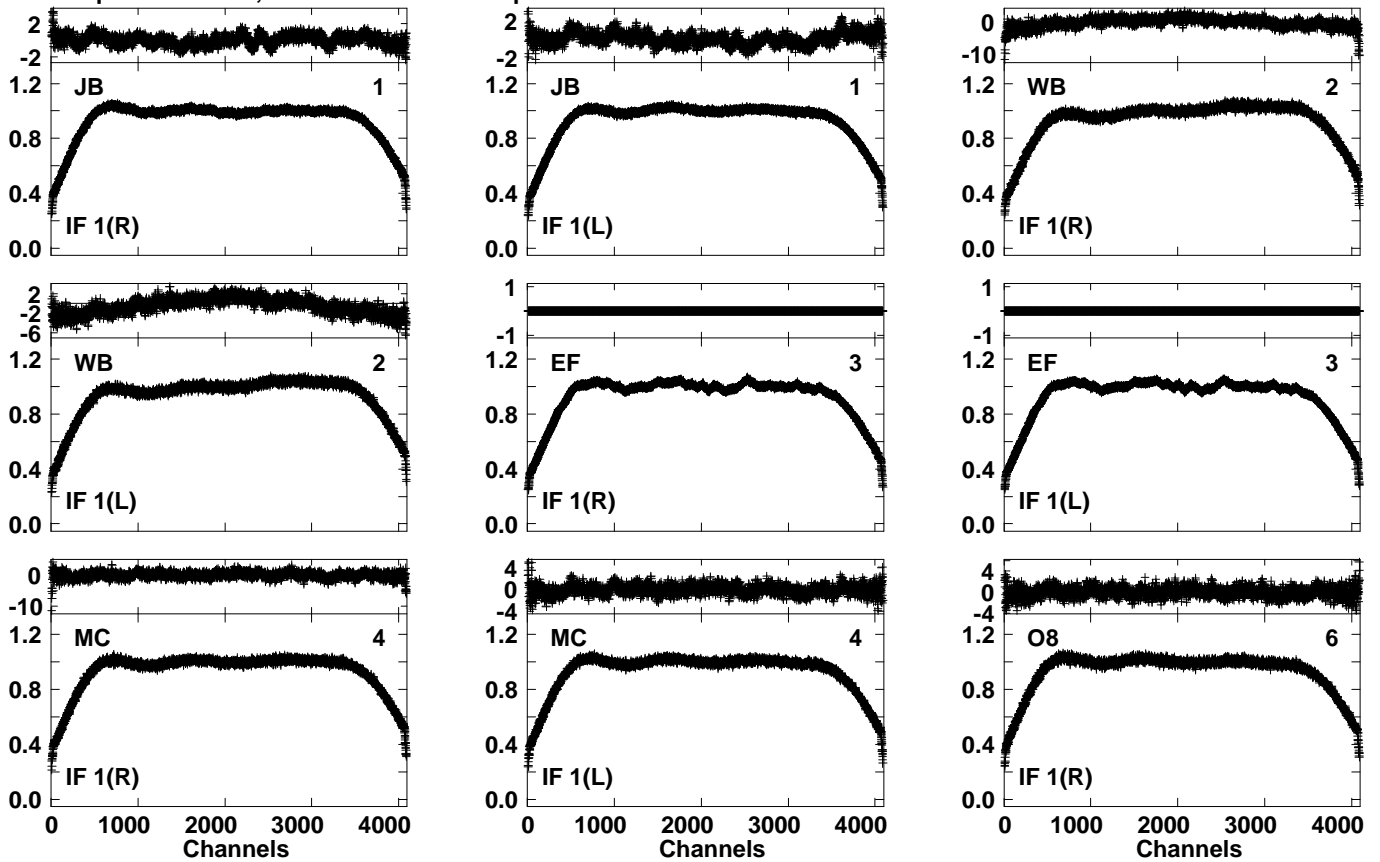

Plot file version 1 created 02-FEB-2024 10:32:16
 EK052A 2.UVDATA.1
 Freq = 6.0293 GHz, Bw = 4.000 MH Bandpass table # 1

Lower frame: BP ampl Top frame: BP phase
 Bandpass table spectrum Antenna: *
 Timerange: 00/00:00:01 to 999/00:00:00

Plot file version 2 created 02-FEB-2024 10:32:16
 EK052A 2.UVDATA.1
 Freq = 6.0293 GHz, Bw = 4.000 MH Bandpass table # 1

Lower frame: BP ampl Top frame: BP phase
 Bandpass table spectrum Antenna: *
 Timerange: 00/00:00:01 to 999/00:00:00