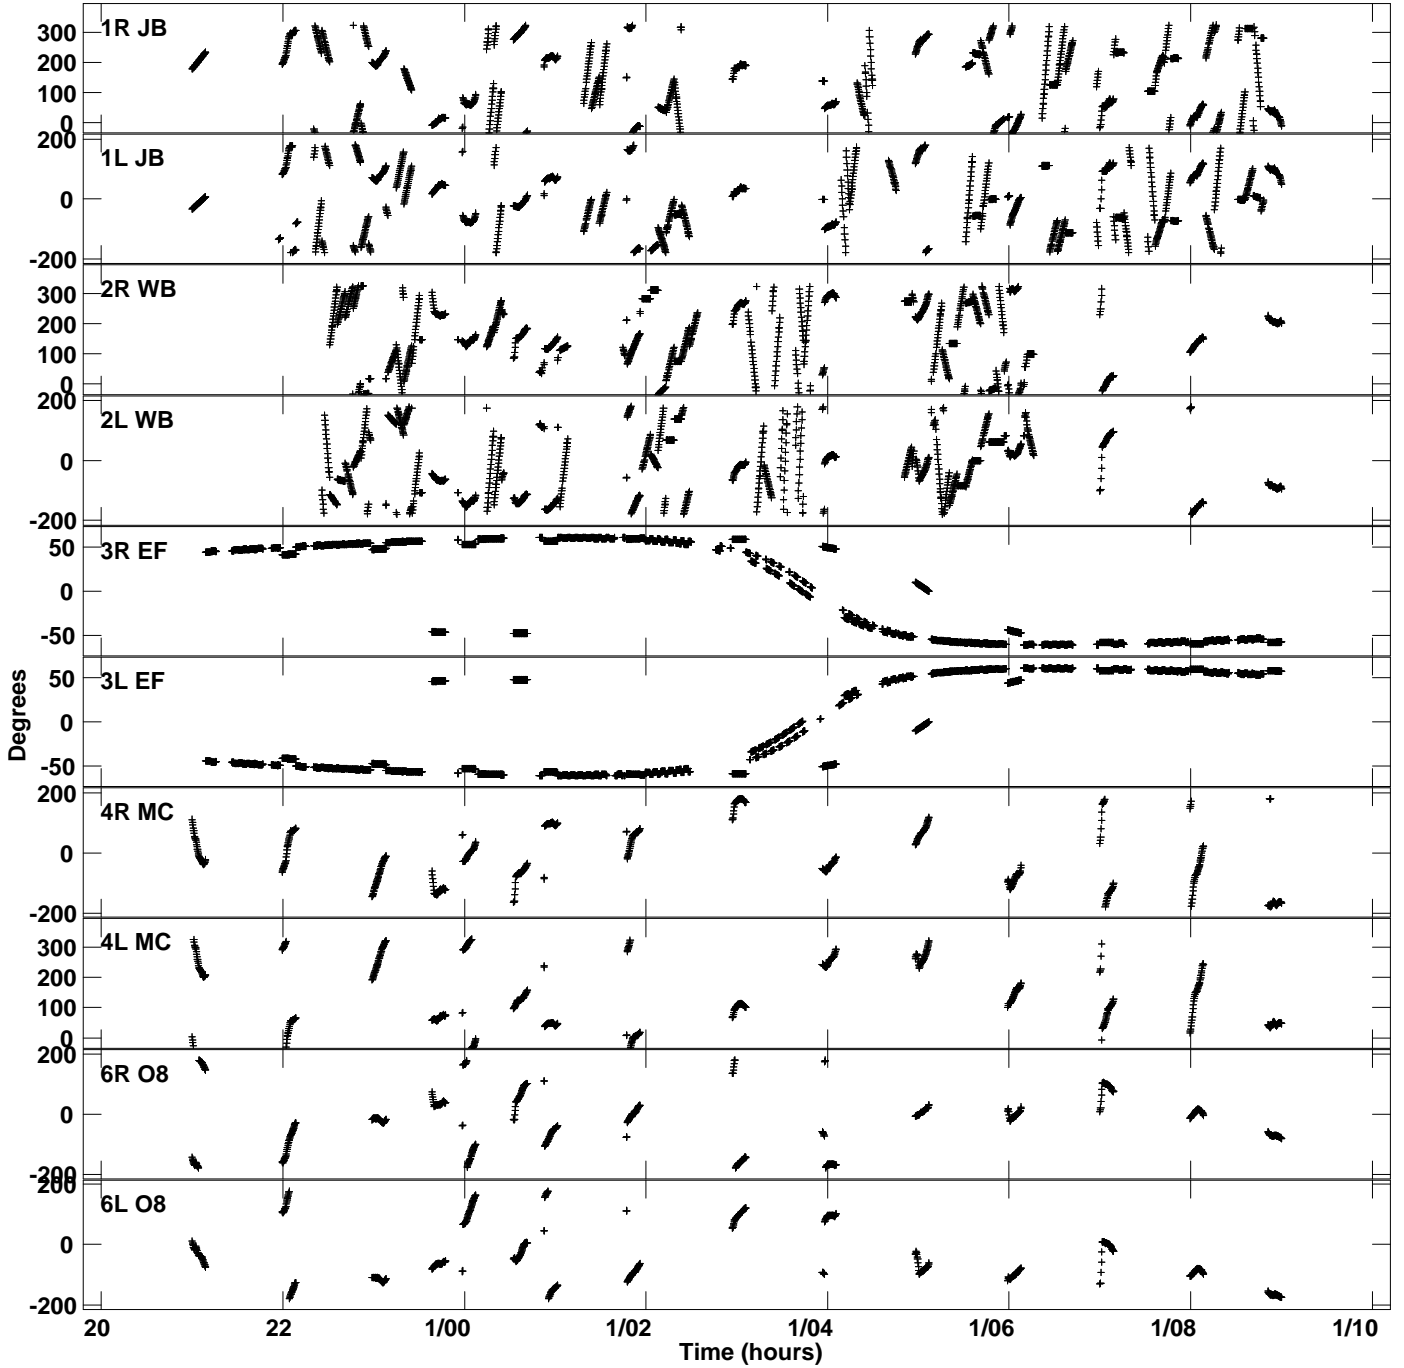

Plot file version 1 created 02-FEB-2024 10:32:18
Gain phs vs UTC time for EK052A_2.UVDATA.1
CL 4 Rpol & Lpol IF 1

Plot file version 2 created 02-FEB-2024 10:32:18
Gain phs vs UTC time for EK052A_2.UVDATA.1
CL 4 Rpol & Lpol IF 1