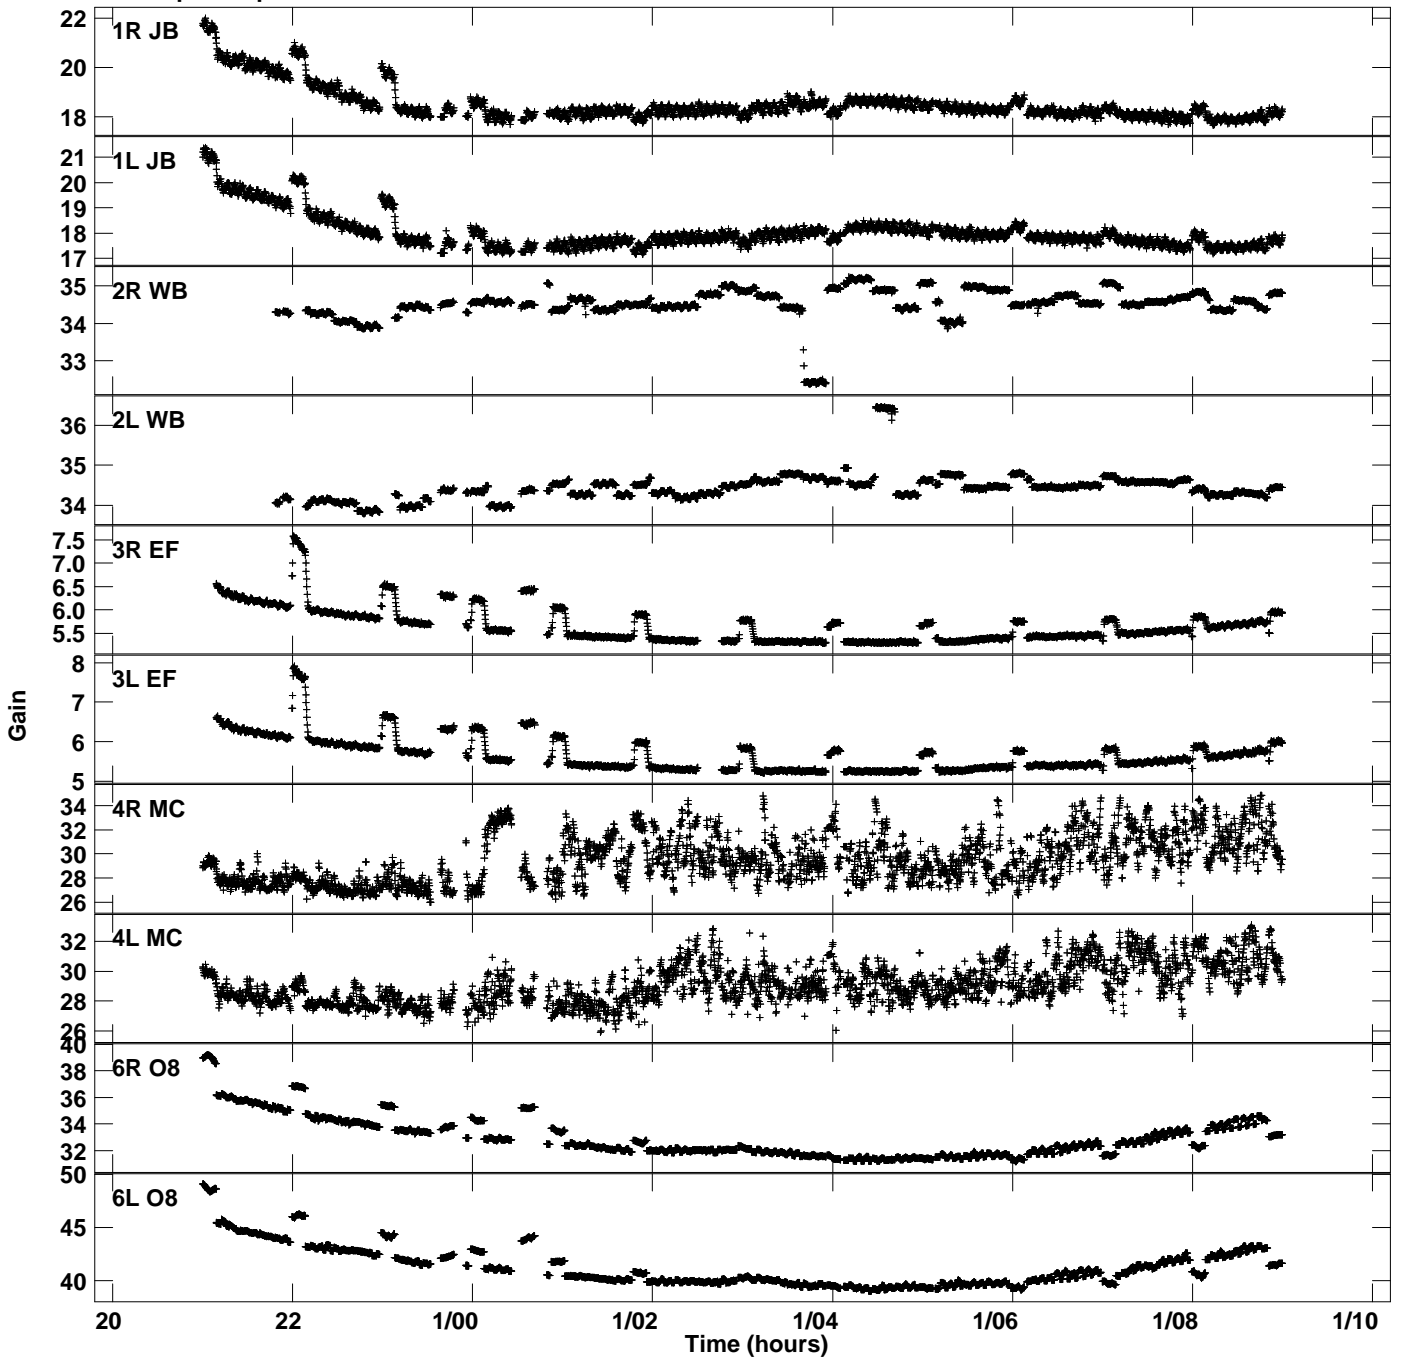

Plot file version 1 created 01-FEB-2024 20:12:18  
Gain amp vs UTC time for EK052A\_2.UVDATA.1  
CL 2 Rpol & Lpol IF 1

Plot file version 2 created 01-FEB-2024 20:12:18  
Gain amp vs UTC time for EK052A\_2.UVDATA.1  
CL 2 Rpol & Lpol IF 1