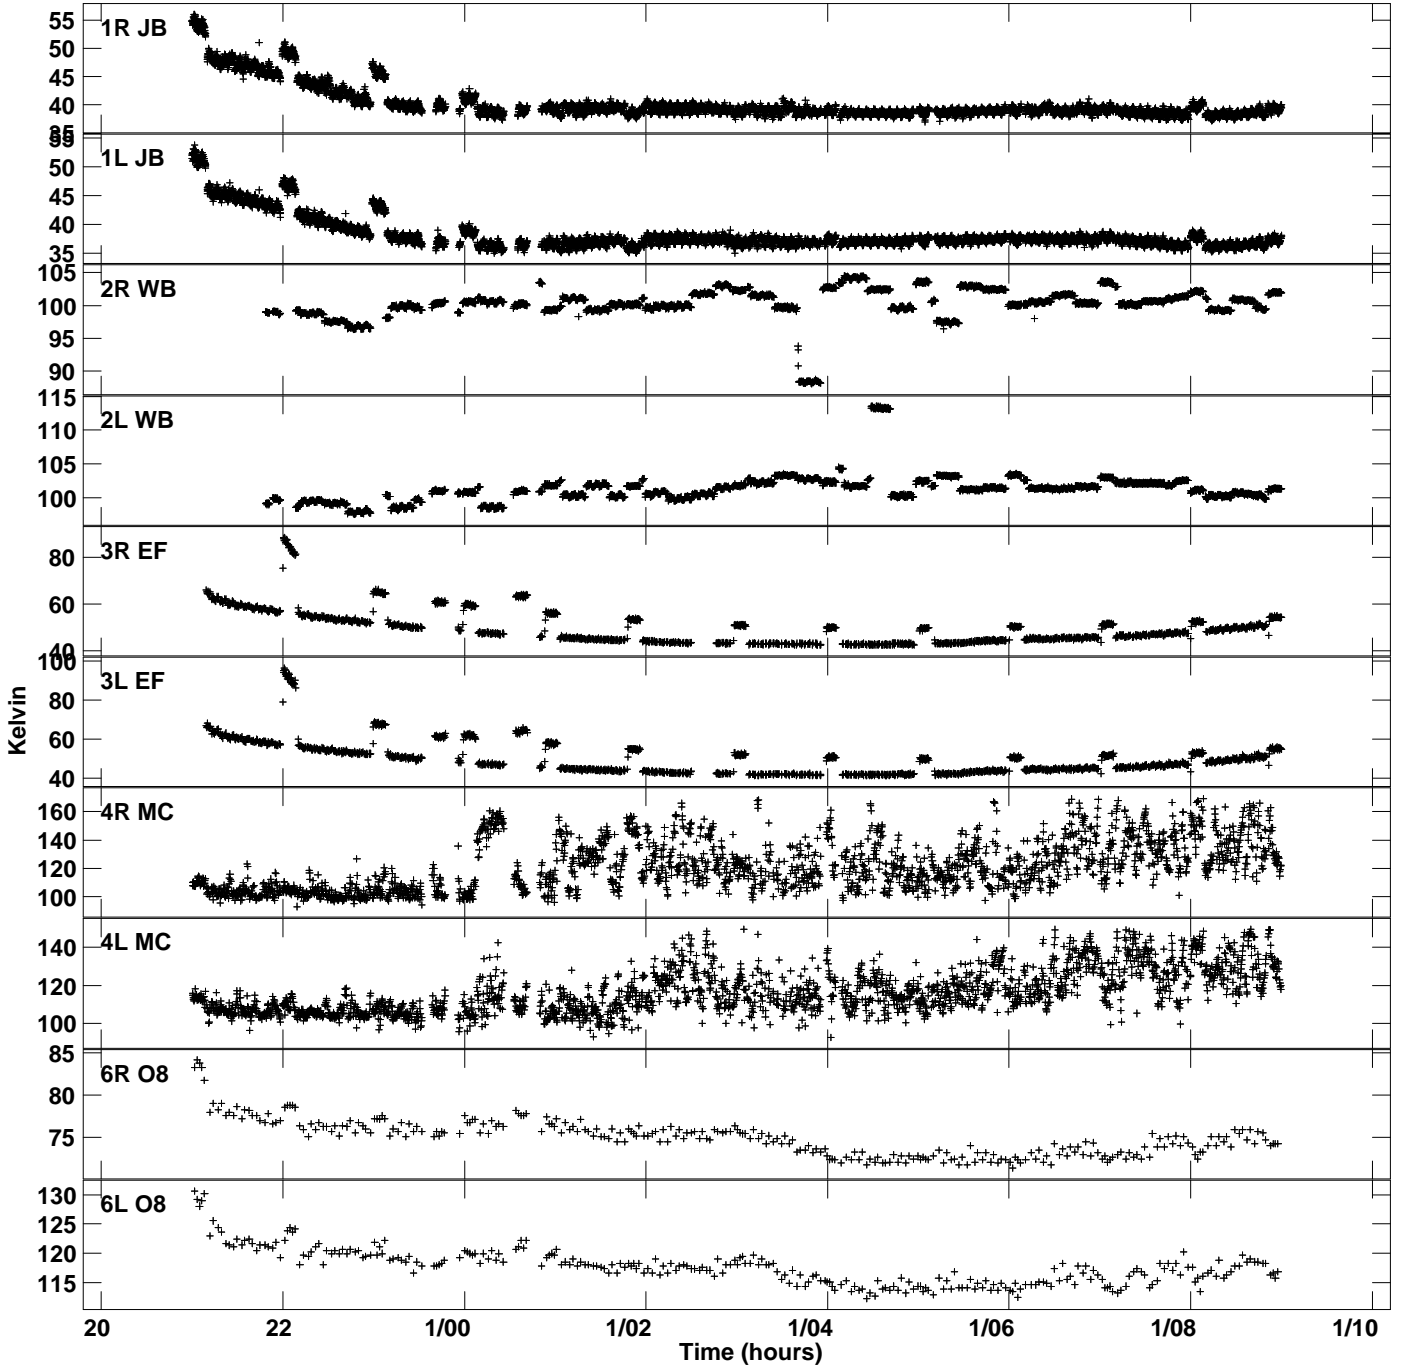

Plot file version 1 created 01-FEB-2024 20:12:15
Tsys vs UTC time for EK052A_2.UVDATA.1
TY 1 Rpol & Lpol IF 1

Plot file version 2 created 01-FEB-2024 20:12:15
Tsys vs UTC time for EK052A_2.UVDATA.1
TY 1 Rpol & Lpol IF 1