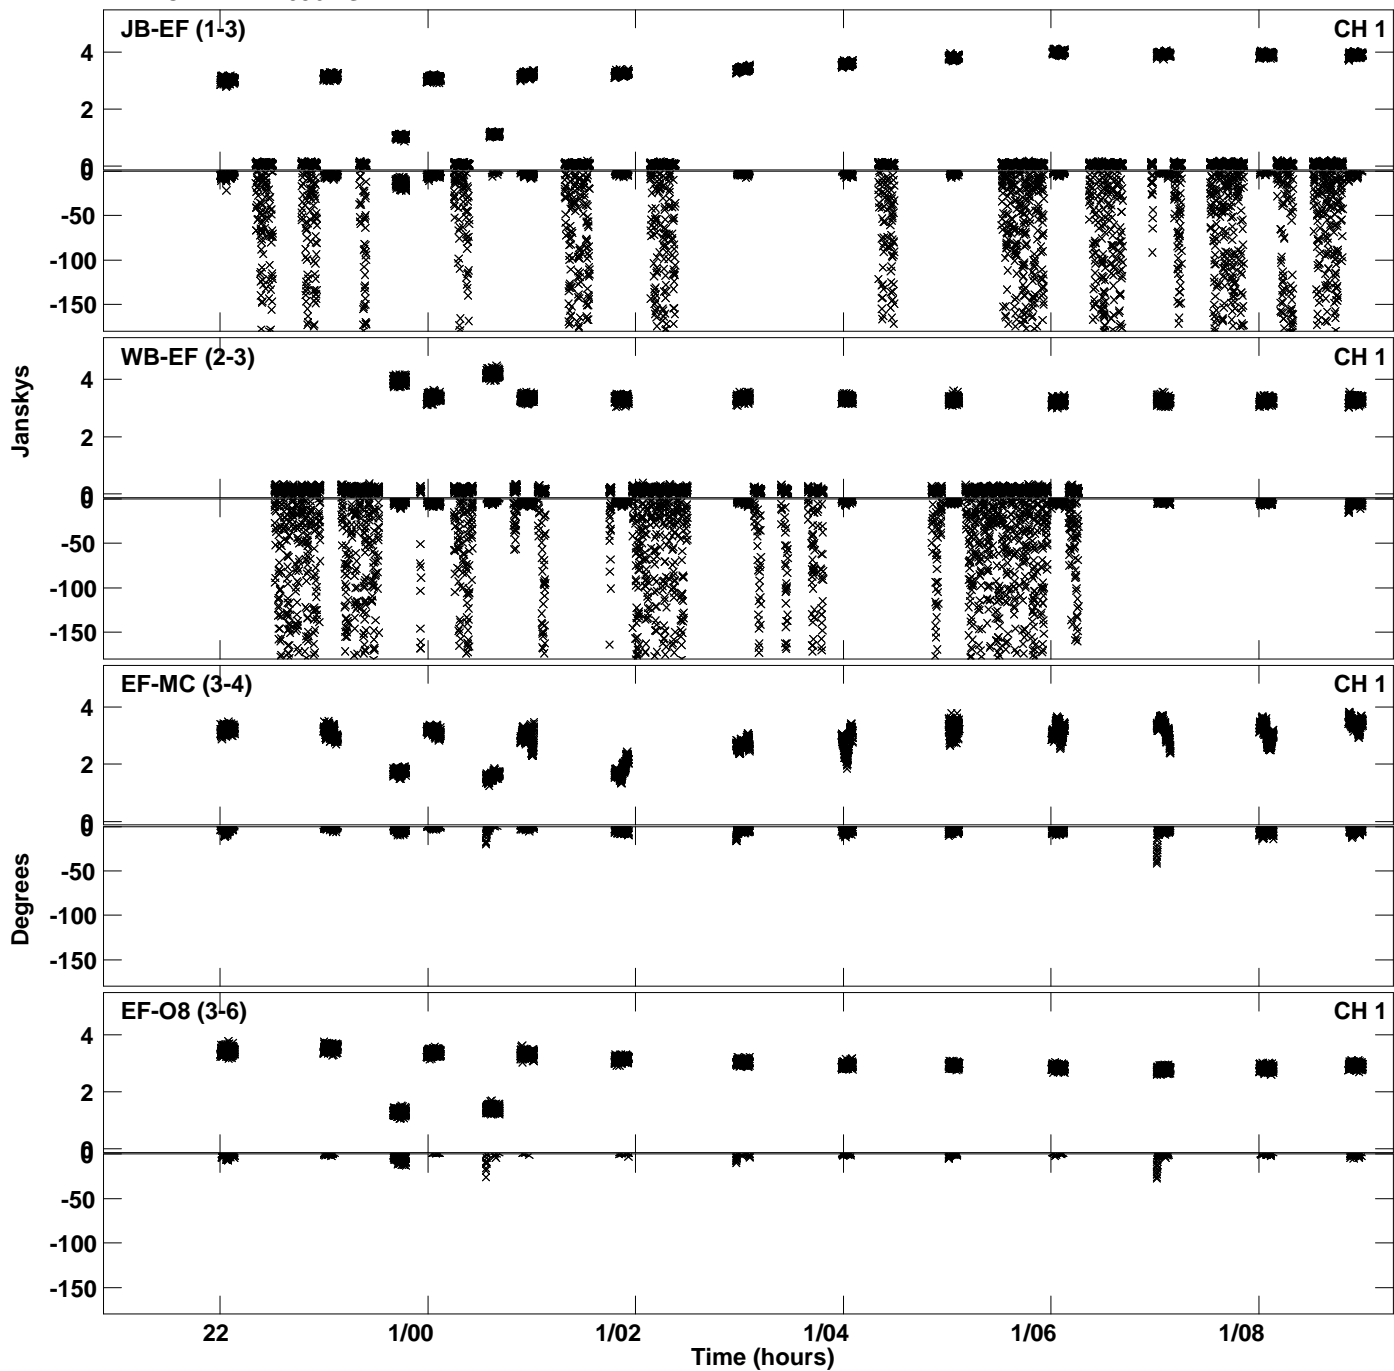

Plot file version 1 created 02-FEB-2024 10:48:47
Amplitude andPhase vs Time for EK052A 2.UVDATA.1 Vect aver. CL # 4
IF 1 CHAN 1 - 4096 STK LL

PLot file version 2 created 02-FEB-2024 10:48:48
Amplitude andPhase vs Time for EK052A 2.UVDATA.1 Vect aver. CL # 4
IF 1 CHAN 1 - 4096 STK LL

Plot file version 3 created 02-FEB-2024 10:55:19
Amplitude andPhase vs Time for EK052A 2.UVDATA.1 Vect aver. CL # 4
IF 1 CHAN 1 - 4096 STK RR

Plot file version 4 created 02-FEB-2024 10:55:19
Amplitude and Phase vs Time for EK052A 2.UVDATA.1 Vect aver. CL # 4
IF 1 CHAN 1 - 4096 STK RR