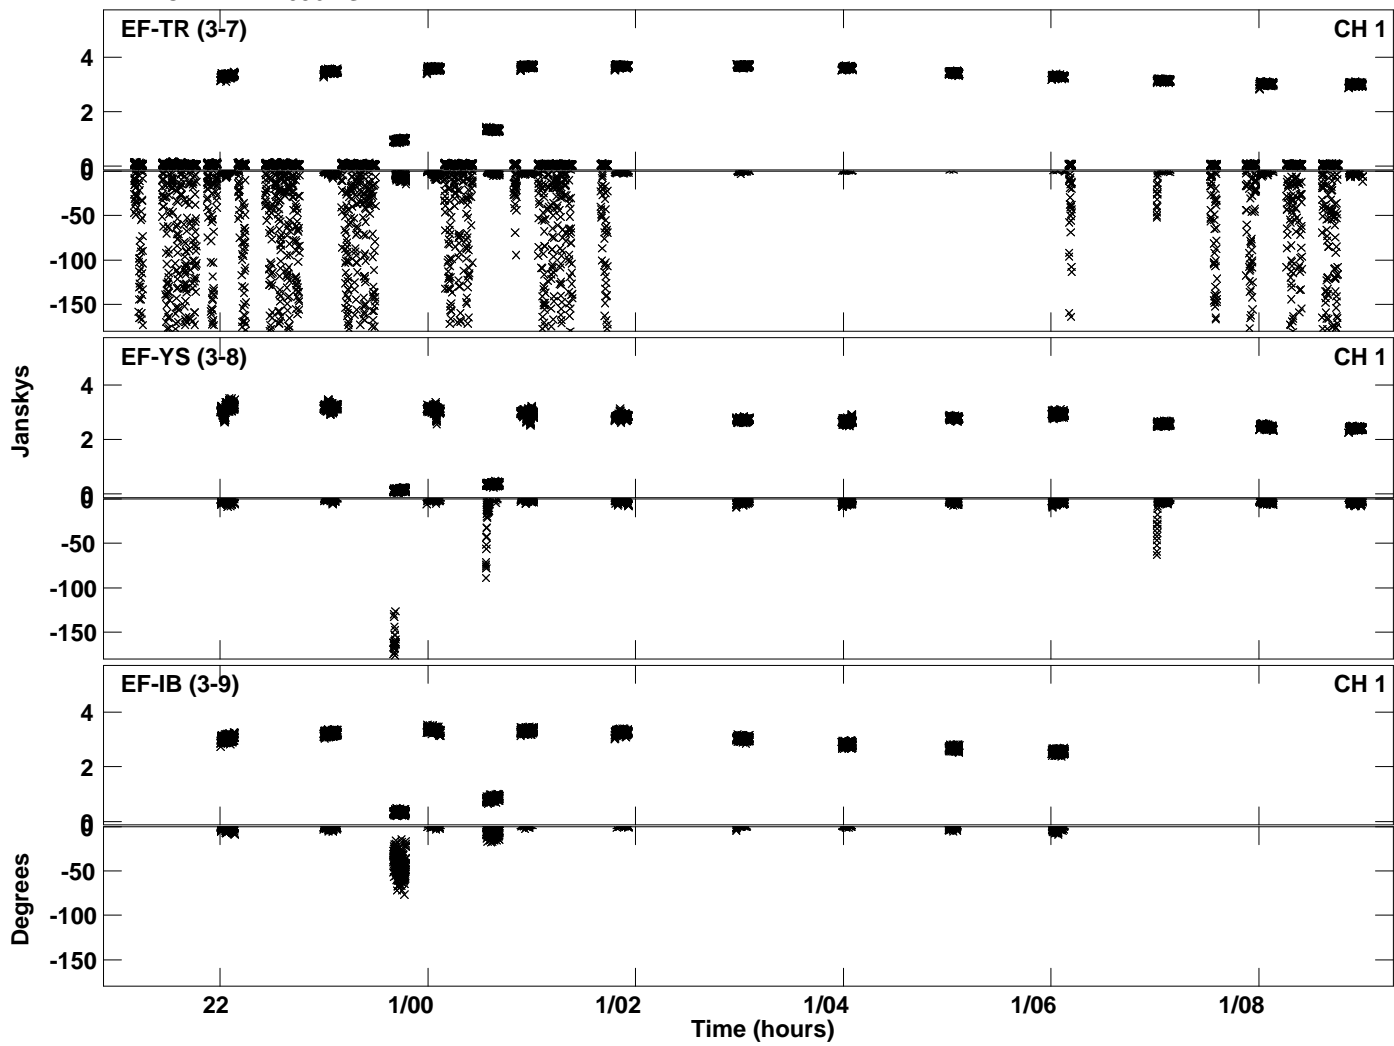

Plot file version 1 created 02-FEB-2024 10:48:47
Amplitude andPhase vs Time for EK052A 2.UVDATA.1 Vect aver. CL # 4
IF 1 CHAN 1 - 4096 STK LL

PLot file version 2 created 02-FEB-2024 10:48:48
Amplitude andPhase vs Time for EK052A 2.UVDATA.1 Vect aver. CL # 4
IF 1 CHAN 1 - 4096 STK LL

Plot file version 3 created 02-FEB-2024 10:55:19
Amplitude andPhase vs Time for EK052A 2.UVDATA.1 Vect aver. CL # 4
IF 1 CHAN 1 - 4096 STK RR

Plot file version 4 created 02-FEB-2024 10:55:19
Amplitude and Phase vs Time for EK052A 2.UVDATA.1 Vect aver. CL # 4
IF 1 CHAN 1 - 4096 STK RR