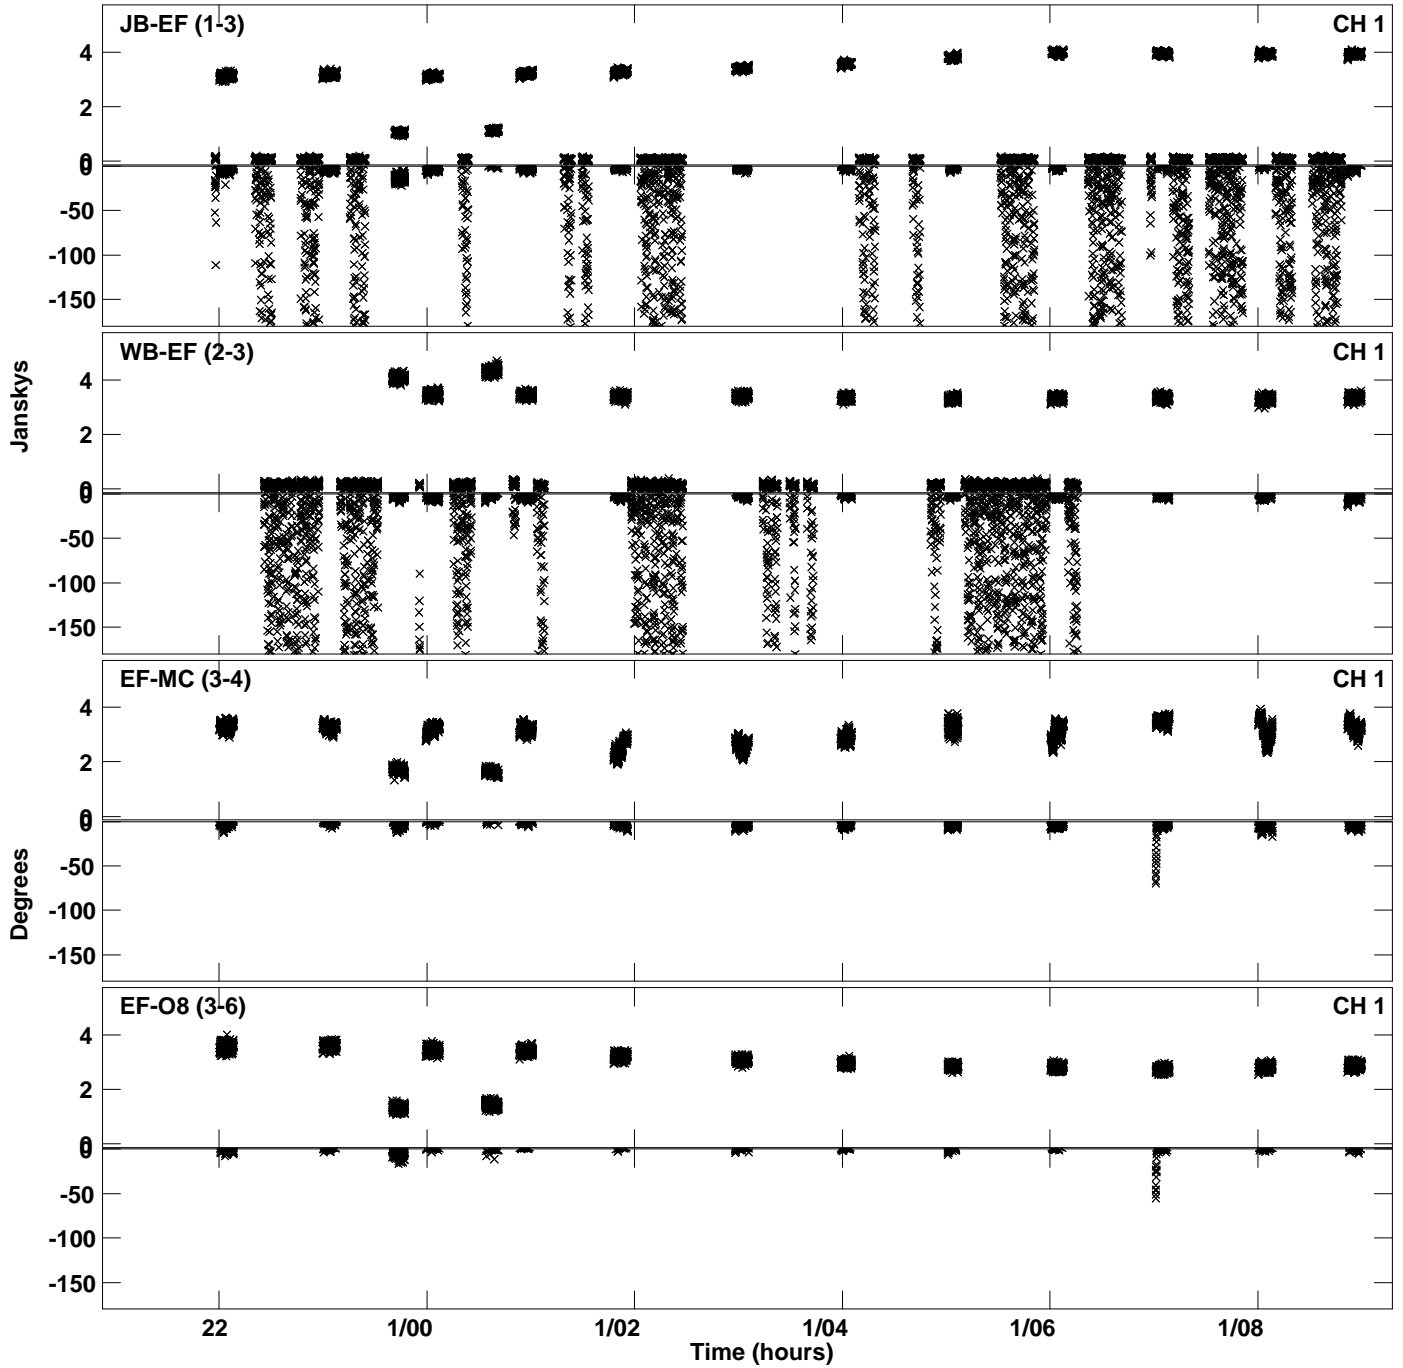

Plot file version 1 created 02-FEB-2024 10:48:47
Amplitude andPhase vs Time for EK052A 2.UVDATA.1 Vect aver. CL # 4
IF 1 CHAN 1 - 4096 STK LL

PLot file version 2 created 02-FEB-2024 10:48:48
Amplitude andPhase vs Time for EK052A 2.UVDATA.1 Vect aver. CL # 4
IF 1 CHAN 1 - 4096 STK LL

Plot file version 3 created 02-FEB-2024 10:55:19
Amplitude andPhase vs Time for EK052A 2.UVDATA.1 Vect aver. CL # 4
IF 1 CHAN 1 - 4096 STK RR

Plot file version 4 created 02-FEB-2024 10:55:19
Amplitude and Phase vs Time for EK052A 2.UVDATA.1 Vect aver. CL # 4
IF 1 CHAN 1 - 4096 STK RR