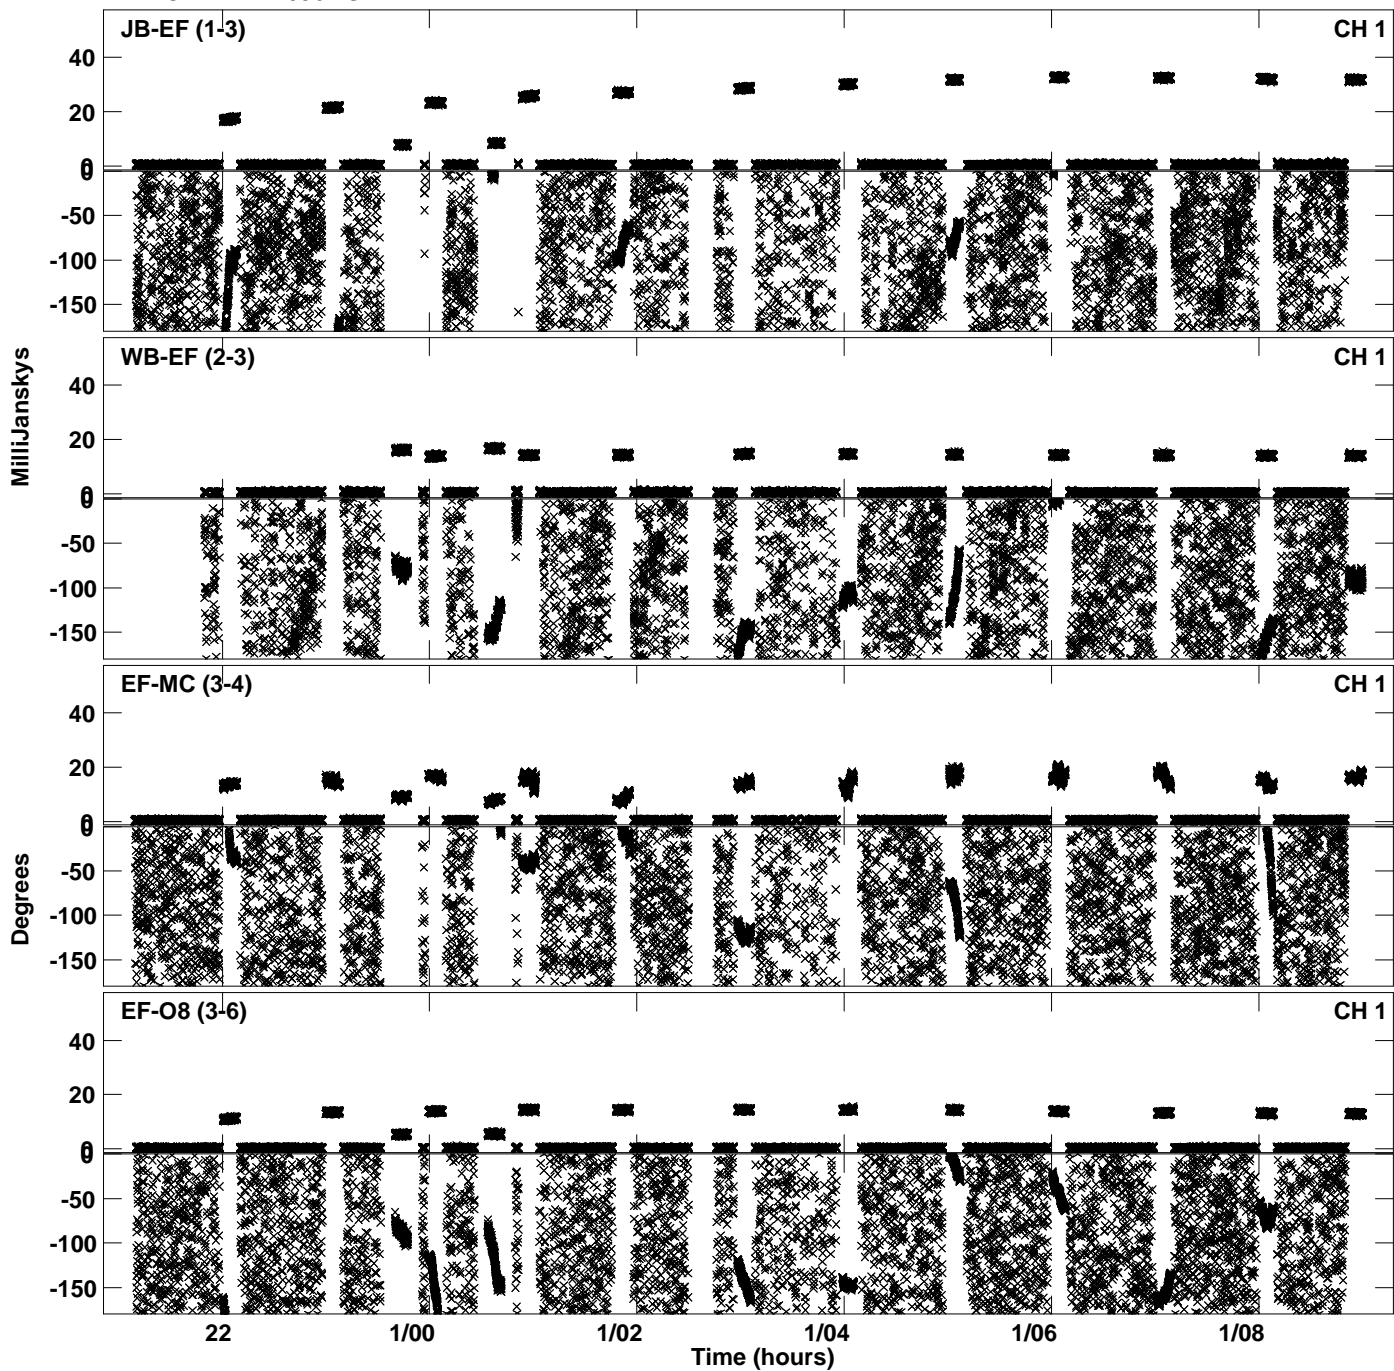

Plot file version 1 created 01-FEB-2024 19:44:34
Amplitude andPhase vs Time for EK052A 2.UVDATA.1 Vect aver.
IF 1 CHAN 1 - 4096 STK LL

Plot file version 2 created 01-FEB-2024 19:44:34
Amplitude andPhase vs Time for EK052A 2.UVDATA.1 Vect aver.
IF 1 CHAN 1 - 4096 STK LL

Plot file version 3 created 01-FEB-2024 19:53:45
Amplitude andPhase vs Time for EK052A 2.UVDATA.1 Vect aver.
IF 1 CHAN 1 - 4096 STK RR

Plot file version 4 created 01-FEB-2024 19:53:45
Amplitude andPhase vs Time for EK052A 2.UVDATA.1 Vect aver.
IF 1 CHAN 1 - 4096 STK RR