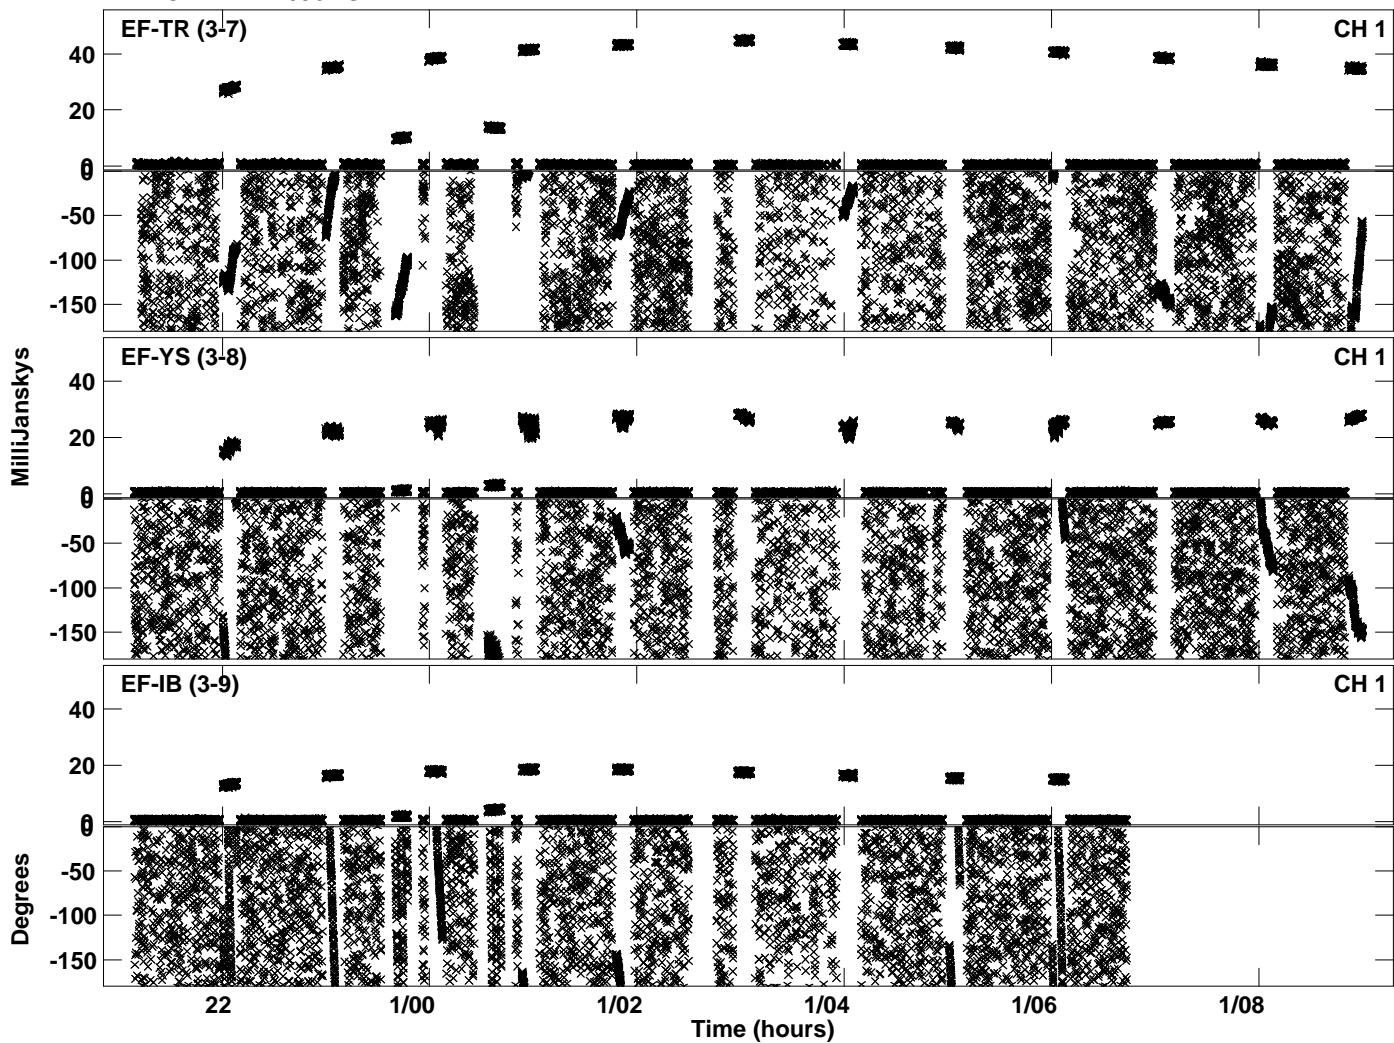

Plot file version 1 created 01-FEB-2024 19:44:34
Amplitude andPhase vs Time for EK052A 2.UVDATA.1 Vect aver.
IF 1 CHAN 1 - 4096 STK LL

Plot file version 2 created 01-FEB-2024 19:44:34
Amplitude andPhase vs Time for EK052A 2.UVDATA.1 Vect aver.
IF 1 CHAN 1 - 4096 STK LL

Plot file version 3 created 01-FEB-2024 19:53:45
Amplitude andPhase vs Time for EK052A 2.UVDATA.1 Vect aver.
IF 1 CHAN 1 - 4096 STK RR

Plot file version 4 created 01-FEB-2024 19:53:45
Amplitude andPhase vs Time for EK052A 2.UVDATA.1 Vect aver.
IF 1 CHAN 1 - 4096 STK RR