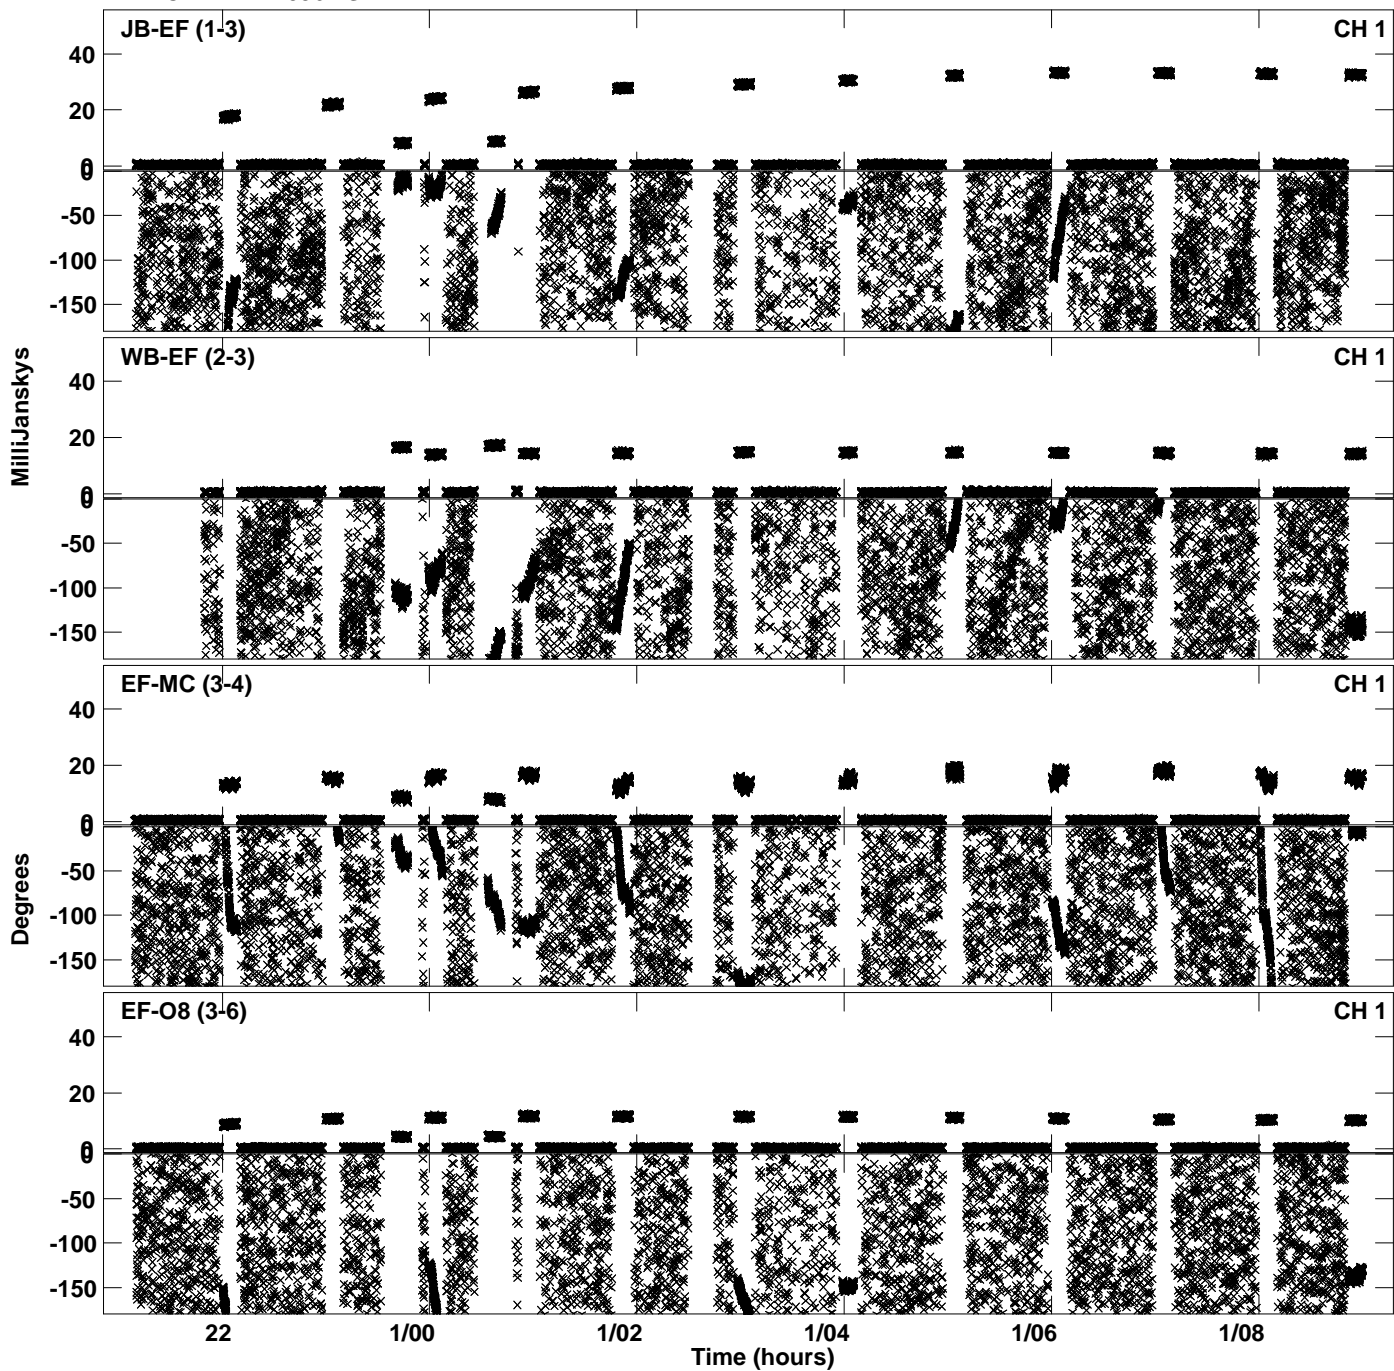

Plot file version 1 created 01-FEB-2024 19:44:34
Amplitude andPhase vs Time for EK052A 2.UVDATA.1 Vect aver.
IF 1 CHAN 1 - 4096 STK LL

Plot file version 2 created 01-FEB-2024 19:44:34
Amplitude andPhase vs Time for EK052A 2.UVDATA.1 Vect aver.
IF 1 CHAN 1 - 4096 STK LL

Plot file version 3 created 01-FEB-2024 19:53:45
Amplitude andPhase vs Time for EK052A 2.UVDATA.1 Vect aver.
IF 1 CHAN 1 - 4096 STK RR

Plot file version 4 created 01-FEB-2024 19:53:45
Amplitude andPhase vs Time for EK052A 2.UVDATA.1 Vect aver.
IF 1 CHAN 1 - 4096 STK RR