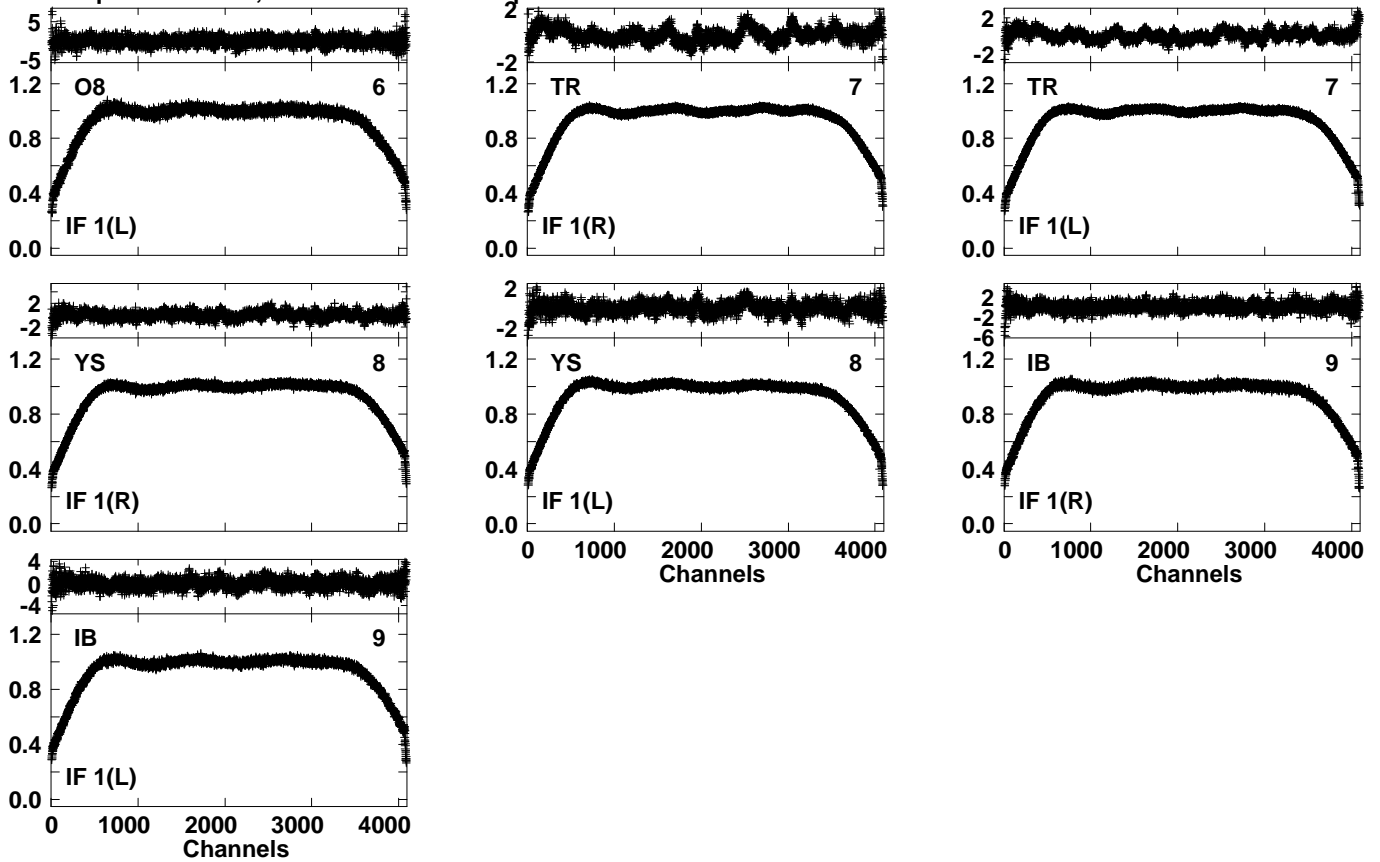

Plot file version 1 created 02-FEB-2024 10:06:22
 EK052A 3.UVDATA.1
 Freq = 6.0336 GHz, Bw = 4.000 MH Bandpass table # 1

Lower frame: BP ampl Top frame: BP phase
 Bandpass table spectrum Antenna: *
 Timerange: 00/00:00:01 to 999/00:00:00

Plot file version 2 created 02-FEB-2024 10:06:22
 EK052A 3.UVDATA.1
 Freq = 6.0336 GHz, Bw = 4.000 MH Bandpass table # 1

Lower frame: BP ampl Top frame: BP phase
 Bandpass table spectrum Antenna: *
 Timerange: 00/00:00:01 to 999/00:00:00