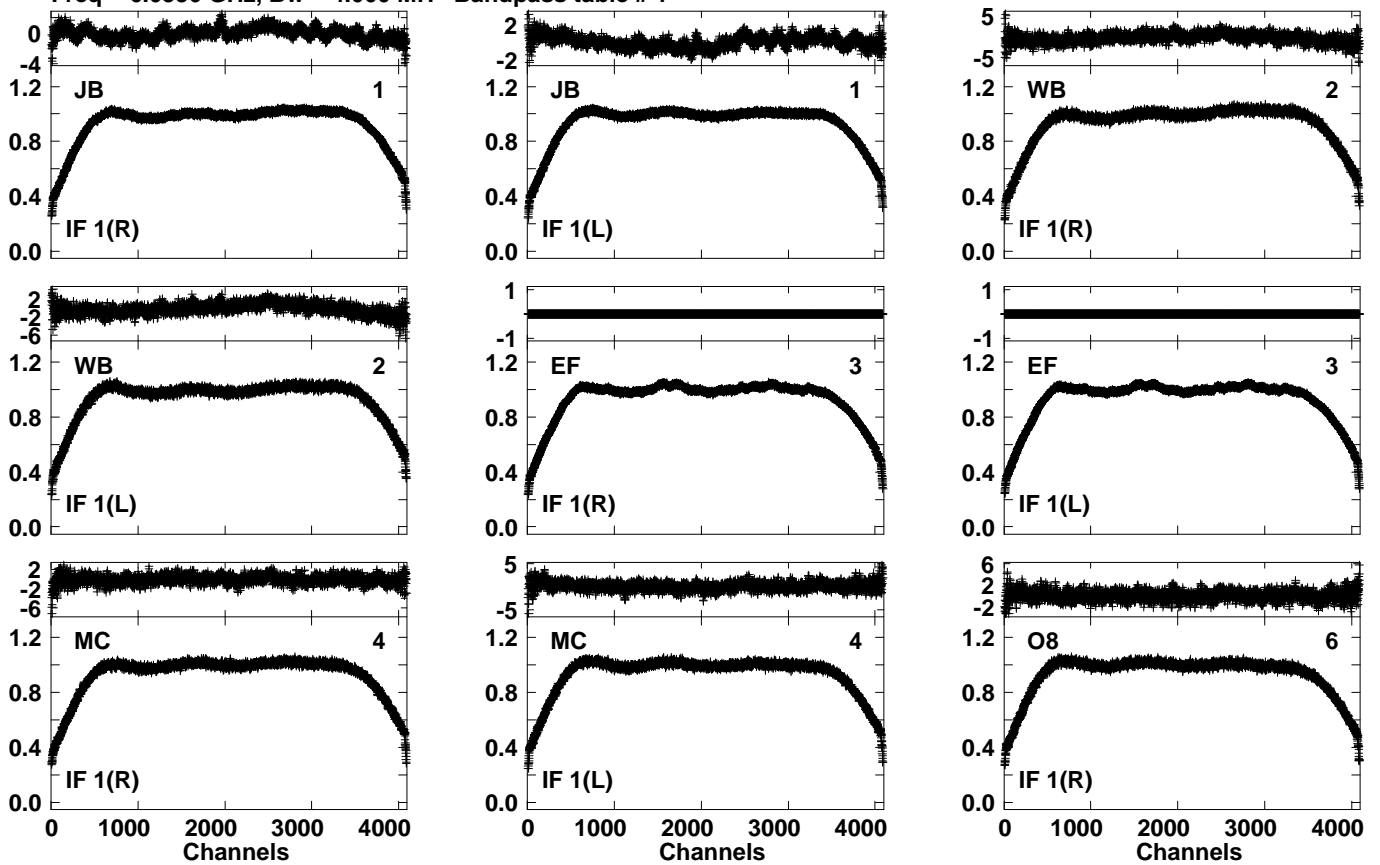

Plot file version 1 created 02-FEB-2024 10:06:22
 EK052A 3.UVDATA.1
 Freq = 6.0336 GHz, Bw = 4.000 MH Bandpass table # 1

Lower frame: BP ampl Top frame: BP phase
 Bandpass table spectrum Antenna: *
 Timerange: 00/00:00:01 to 999/00:00:00

Plot file version 2 created 02-FEB-2024 10:06:22
 EK052A 3.UVDATA.1
 Freq = 6.0336 GHz, Bw = 4.000 MH Bandpass table # 1

Lower frame: BP ampl Top frame: BP phase
 Bandpass table spectrum Antenna: *
 Timerange: 00/00:00:01 to 999/00:00:00