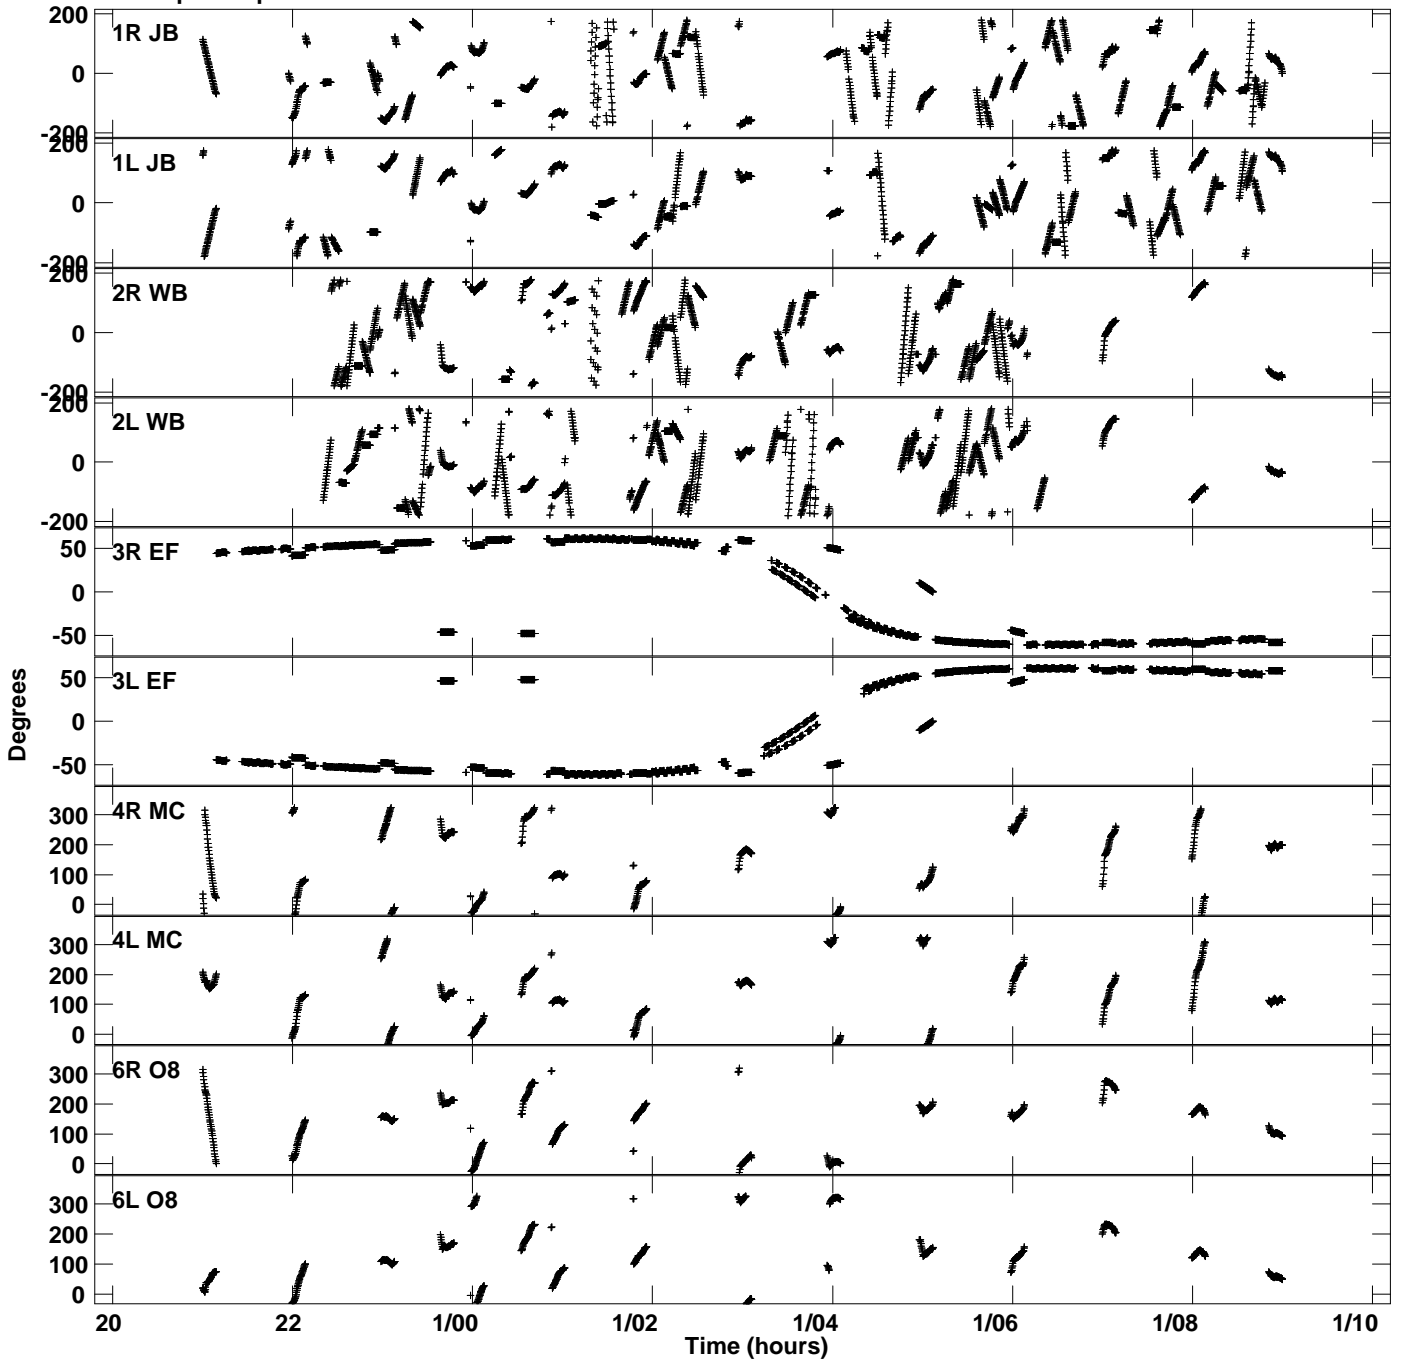

Plot file version 1 created 02-FEB-2024 10:06:23
Gain phs vs UTC time for EK052A_3.UVDATA.1
CL 4 Rpol & Lpol IF 1

Plot file version 2 created 02-FEB-2024 10:06:23
Gain phs vs UTC time for EK052A_3.UVDATA.1
CL 4 Rpol & Lpol IF 1