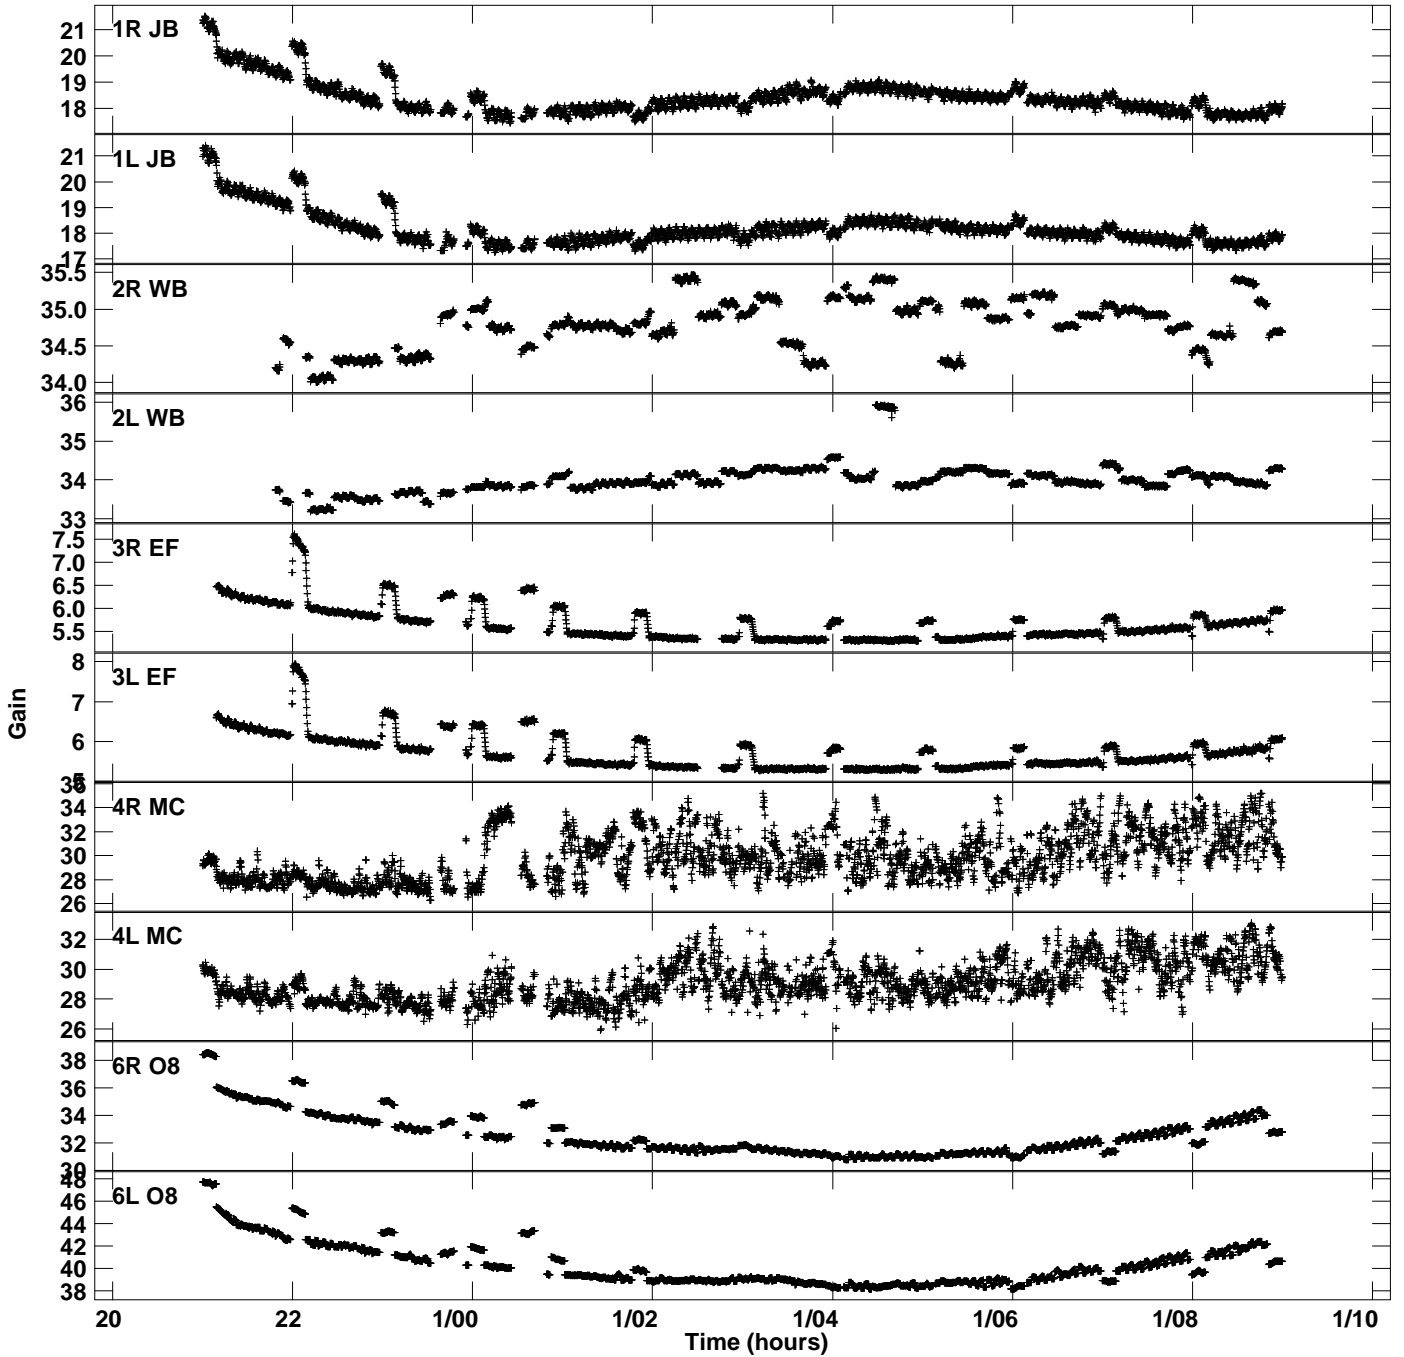

Plot file version 1 created 01-FEB-2024 20:12:18  
Gain amp vs UTC time for EK052A\_3.UVDATA.1  
CL 2 Rpol & Lpol IF 1

Plot file version 2 created 01-FEB-2024 20:12:18  
Gain amp vs UTC time for EK052A\_3.UVDATA.1  
CL 2 Rpol & Lpol IF 1