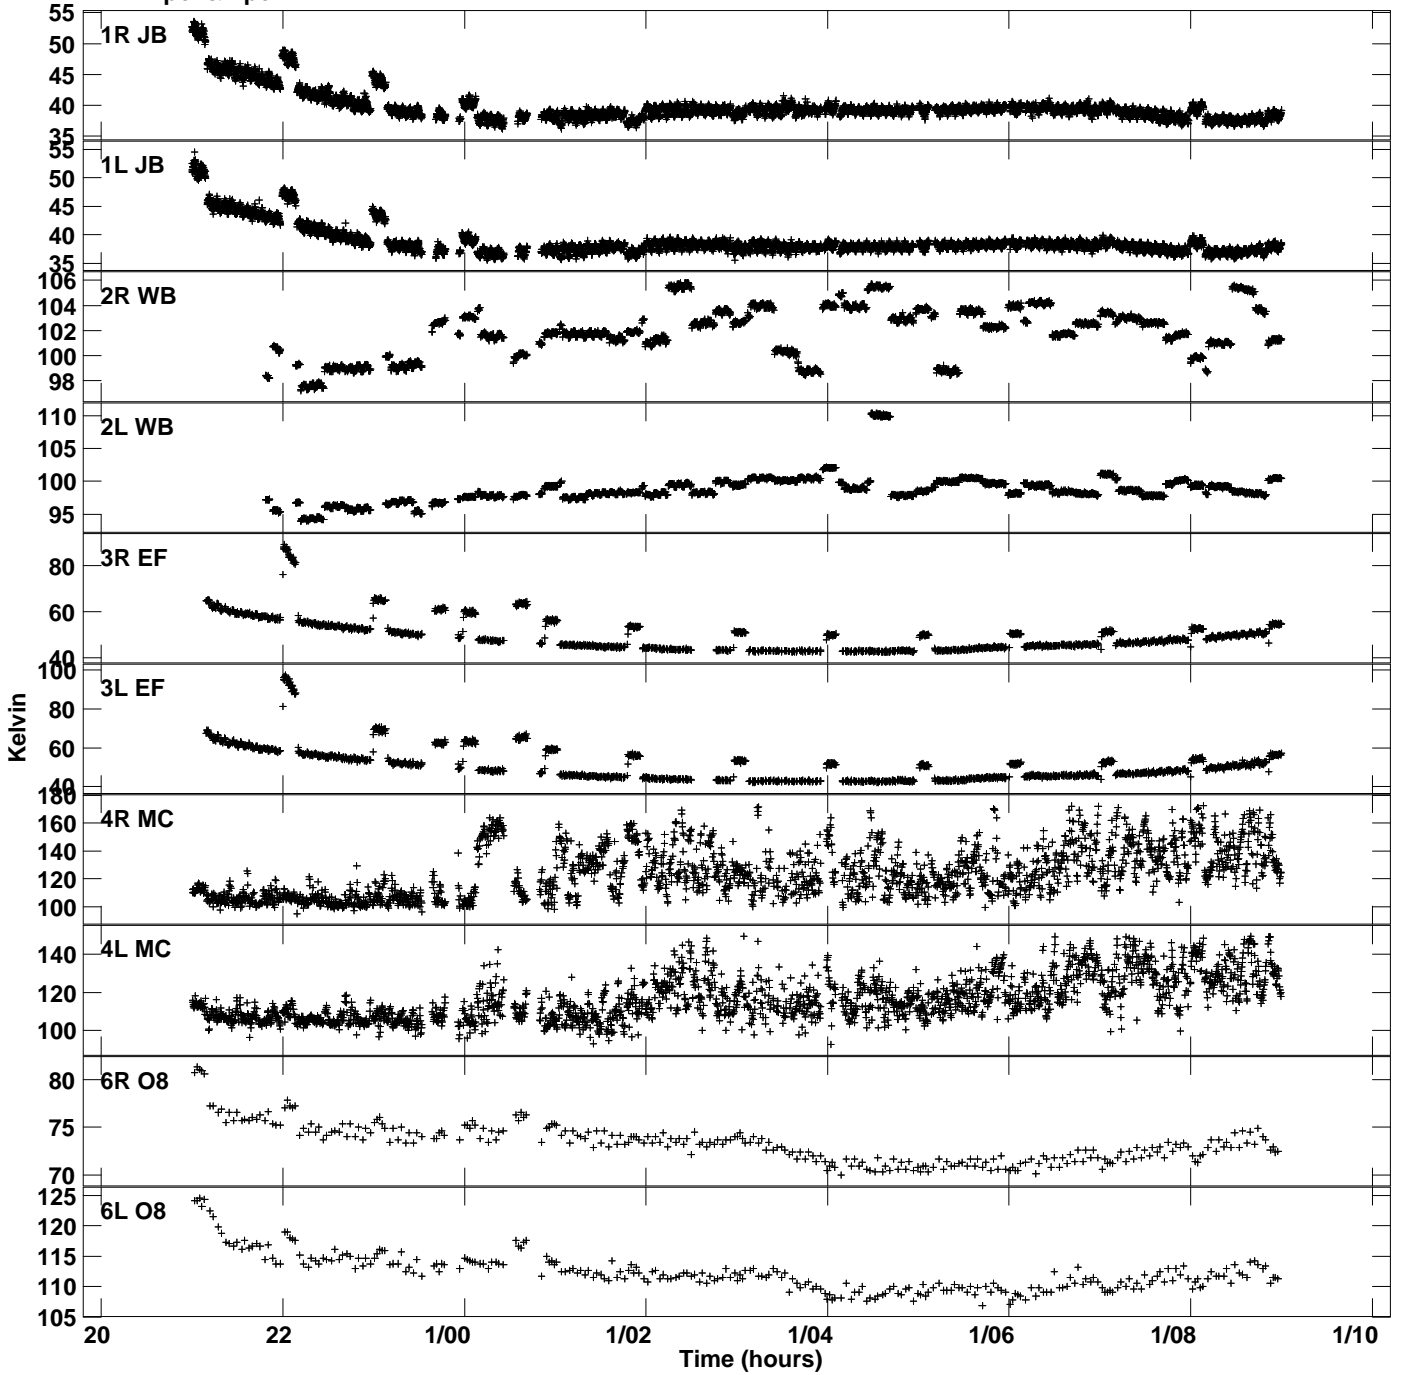

Plot file version 1 created 01-FEB-2024 20:12:13
Tsys vs UTC time for EK052A_3.UVDATA.1
TY 1 Rpol & Lpol IF 1

Plot file version 2 created 01-FEB-2024 20:12:15
Tsys vs UTC time for EK052A_3.UVDATA.1
TY 1 Rpol & Lpol IF 1