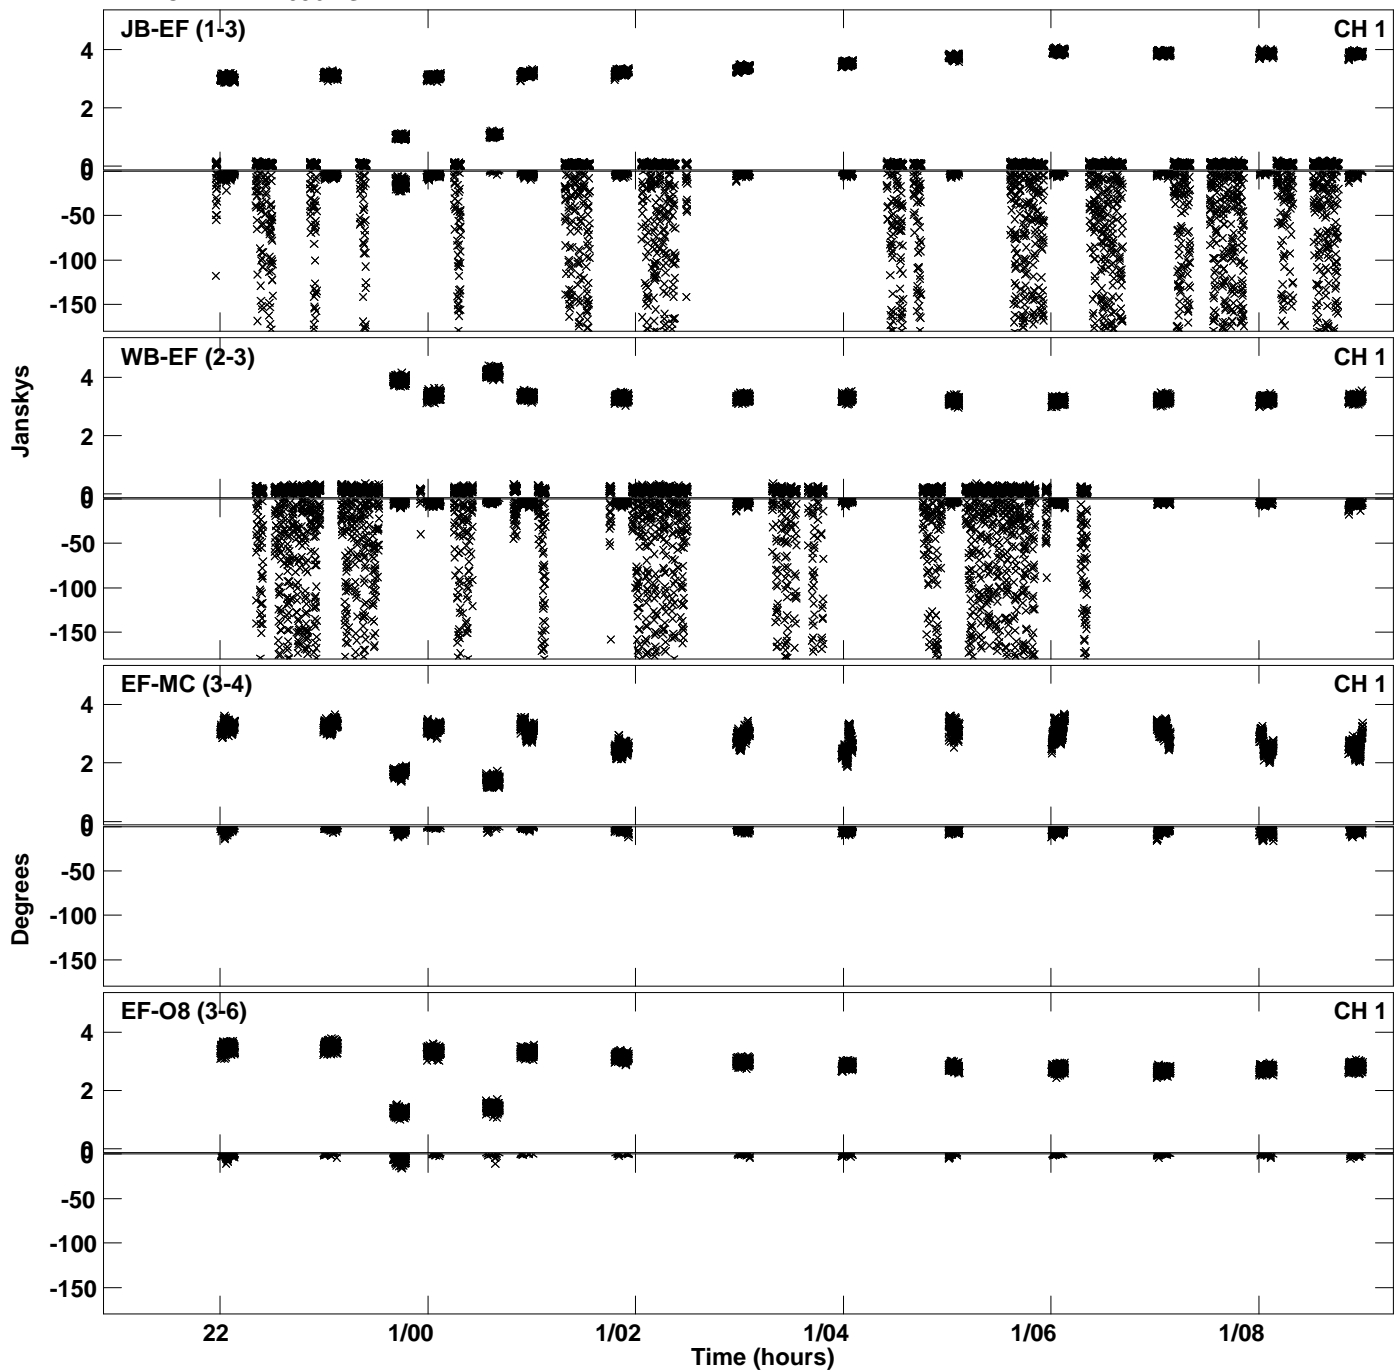

Plot file version 1 created 02-FEB-2024 10:21:48
Amplitude andPhase vs Time for EK052A 3.UVDATA.1 Vect aver. CL # 4
IF 1 CHAN 1 - 4096 STK LL

Plot file version 2 created 02-FEB-2024 10:21:48
Amplitude and Phase vs Time for EK052A 3.UVDATA.1 Vect aver. CL # 4
IF 1 CHAN 1 - 4096 STK LL

Plot file version 3 created 02-FEB-2024 10:28:22
Amplitude andPhase vs Time for EK052A 3.UVDATA.1 Vect aver. CL # 4
IF 1 CHAN 1 - 4096 STK RR

Plot file version 4 created 02-FEB-2024 10:28:22
Amplitude andPhase vs Time for EK052A 3.UVDATA.1 Vect aver. CL # 4
IF 1 CHAN 1 - 4096 STK RR