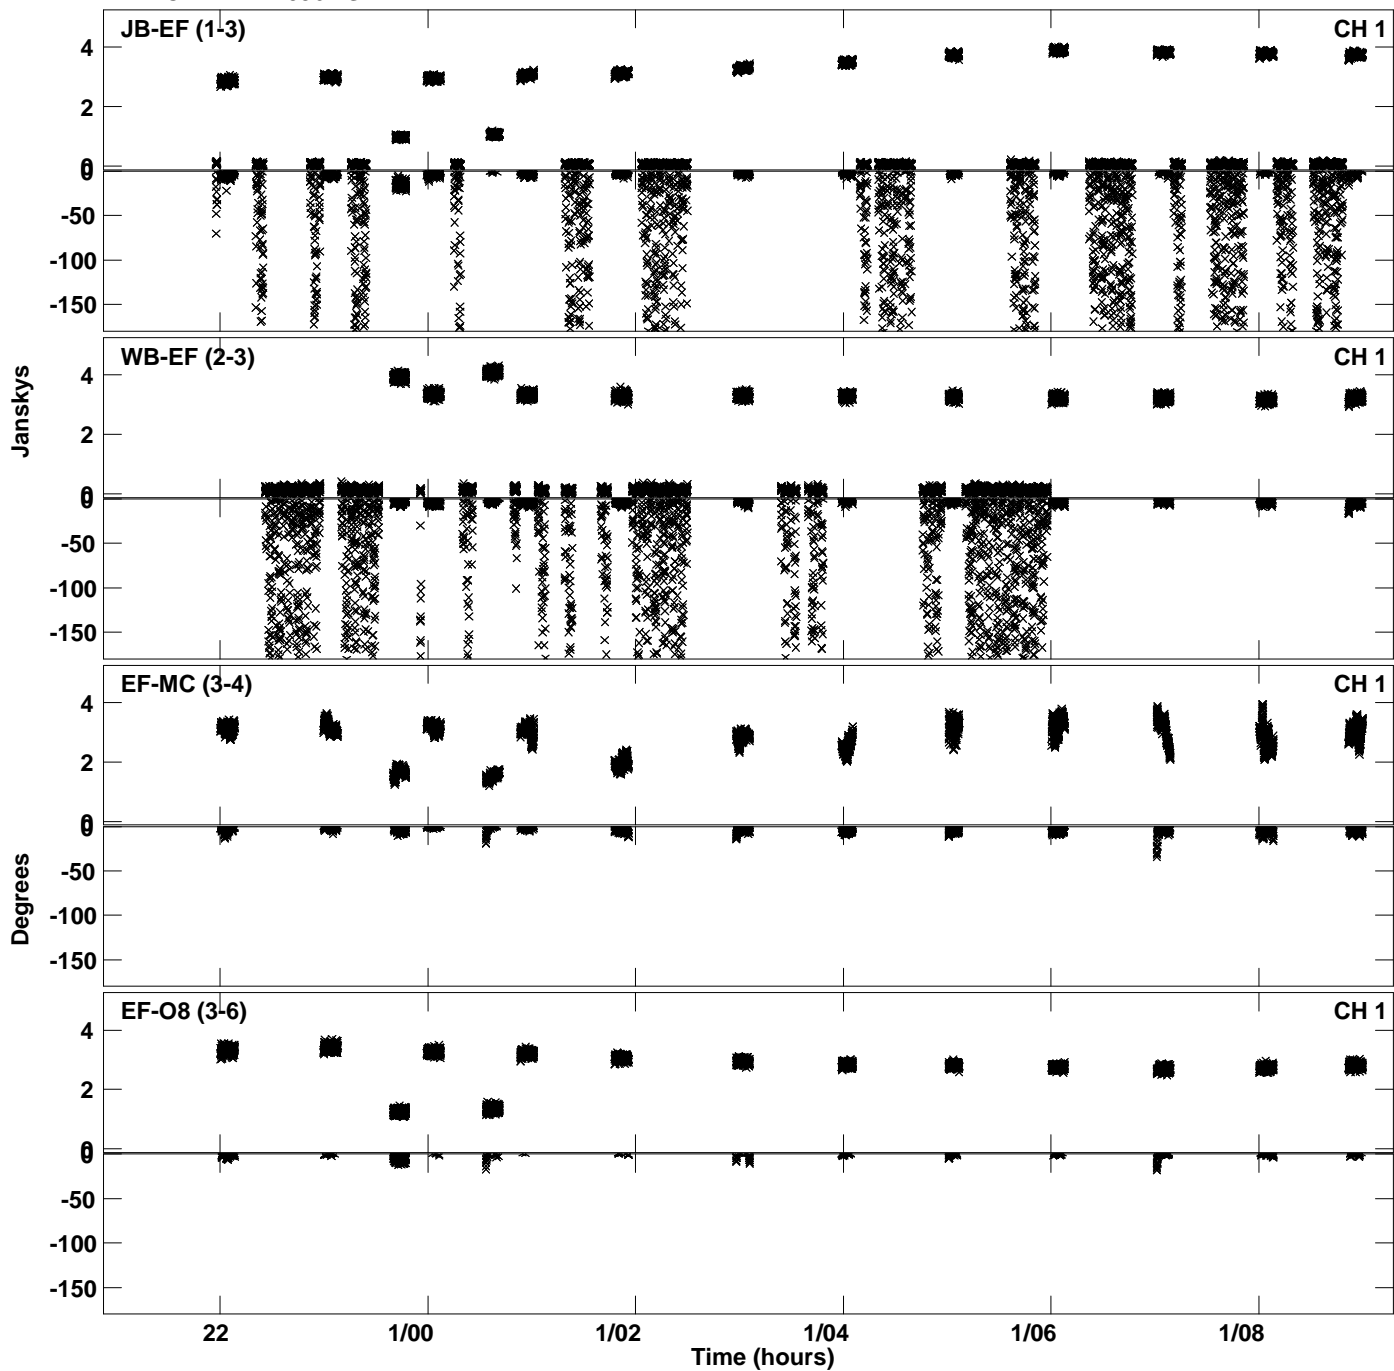

Plot file version 1 created 02-FEB-2024 10:21:48
Amplitude andPhase vs Time for EK052A 3.UVDATA.1 Vect aver. CL # 4
IF 1 CHAN 1 - 4096 STK LL

Plot file version 2 created 02-FEB-2024 10:21:48
Amplitude and Phase vs Time for EK052A 3.UVDATA.1 Vect aver. CL # 4
IF 1 CHAN 1 - 4096 STK LL

Plot file version 3 created 02-FEB-2024 10:28:22
Amplitude andPhase vs Time for EK052A 3.UVDATA.1 Vect aver. CL # 4
IF 1 CHAN 1 - 4096 STK RR

Plot file version 4 created 02-FEB-2024 10:28:22
Amplitude andPhase vs Time for EK052A 3.UVDATA.1 Vect aver. CL # 4
IF 1 CHAN 1 - 4096 STK RR