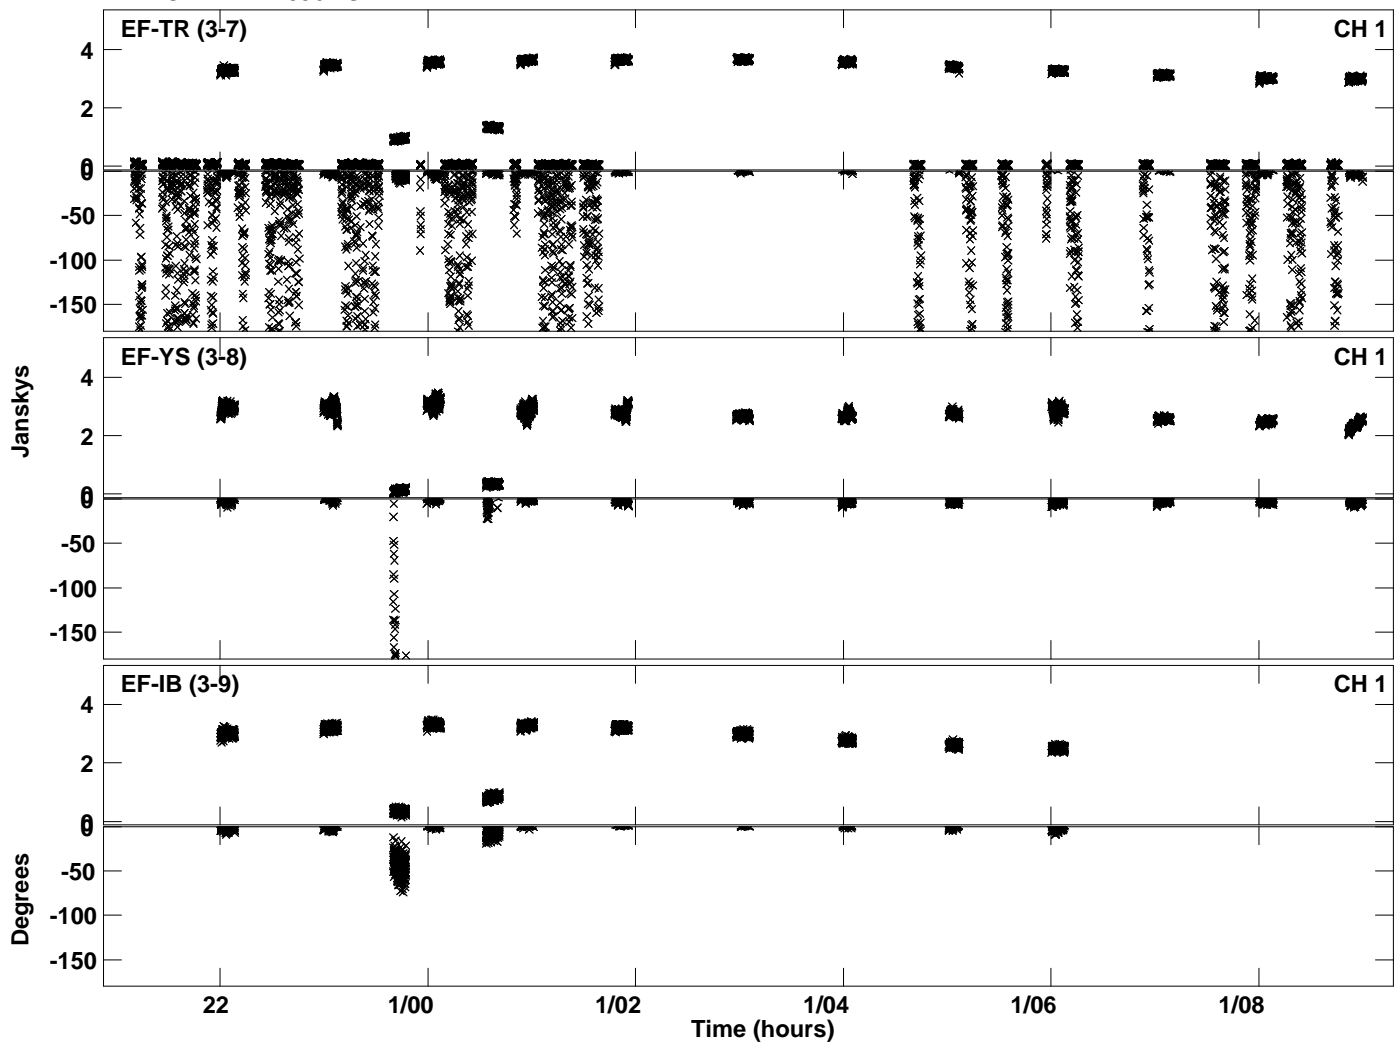

Plot file version 1 created 02-FEB-2024 10:21:48
Amplitude andPhase vs Time for EK052A 3.UVDATA.1 Vect aver. CL # 4
IF 1 CHAN 1 - 4096 STK LL

Plot file version 2 created 02-FEB-2024 10:21:48
Amplitude and Phase vs Time for EK052A 3.UVDATA.1 Vect aver. CL # 4
IF 1 CHAN 1 - 4096 STK LL

Plot file version 3 created 02-FEB-2024 10:28:22
Amplitude andPhase vs Time for EK052A 3.UVDATA.1 Vect aver. CL # 4
IF 1 CHAN 1 - 4096 STK RR

Plot file version 4 created 02-FEB-2024 10:28:22
Amplitude andPhase vs Time for EK052A 3.UVDATA.1 Vect aver. CL # 4
IF 1 CHAN 1 - 4096 STK RR