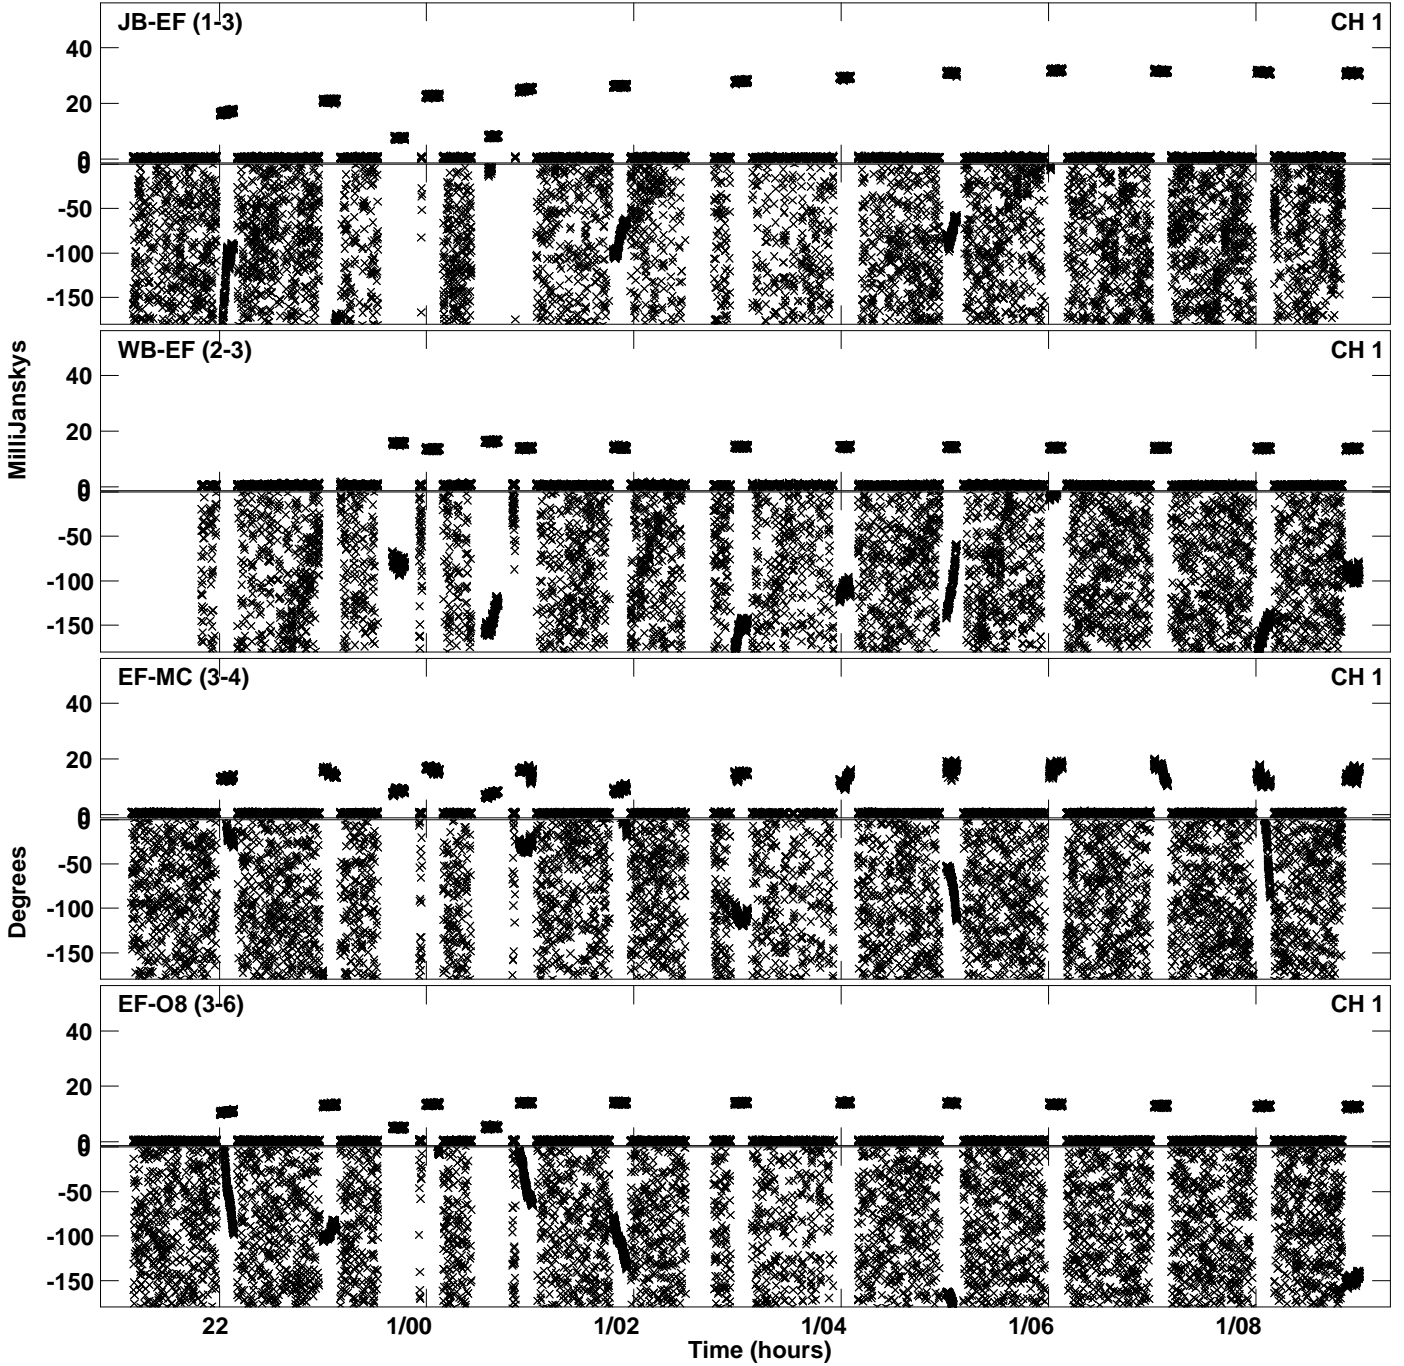

Plot file version 1 created 01-FEB-2024 19:45:20
Amplitude andPhase vs Time for EK052A 3.UVDATA.1 Vect aver.
IF 1 CHAN 1 - 4096 STK LL

Plot file version 2 created 01-FEB-2024 19:45:20
Amplitude andPhase vs Time for EK052A 3.UVDATA.1 Vect aver.
IF 1 CHAN 1 - 4096 STK LL

Plot file version 3 created 01-FEB-2024 19:53:23
Amplitude andPhase vs Time for EK052A 3.UVDATA.1 Vect aver.
IF 1 CHAN 1 - 4096 STK RR

Plot file version 4 created 01-FEB-2024 19:53:23
Amplitude andPhase vs Time for EK052A 3.UVDATA.1 Vect aver.
IF 1 CHAN 1 - 4096 STK RR