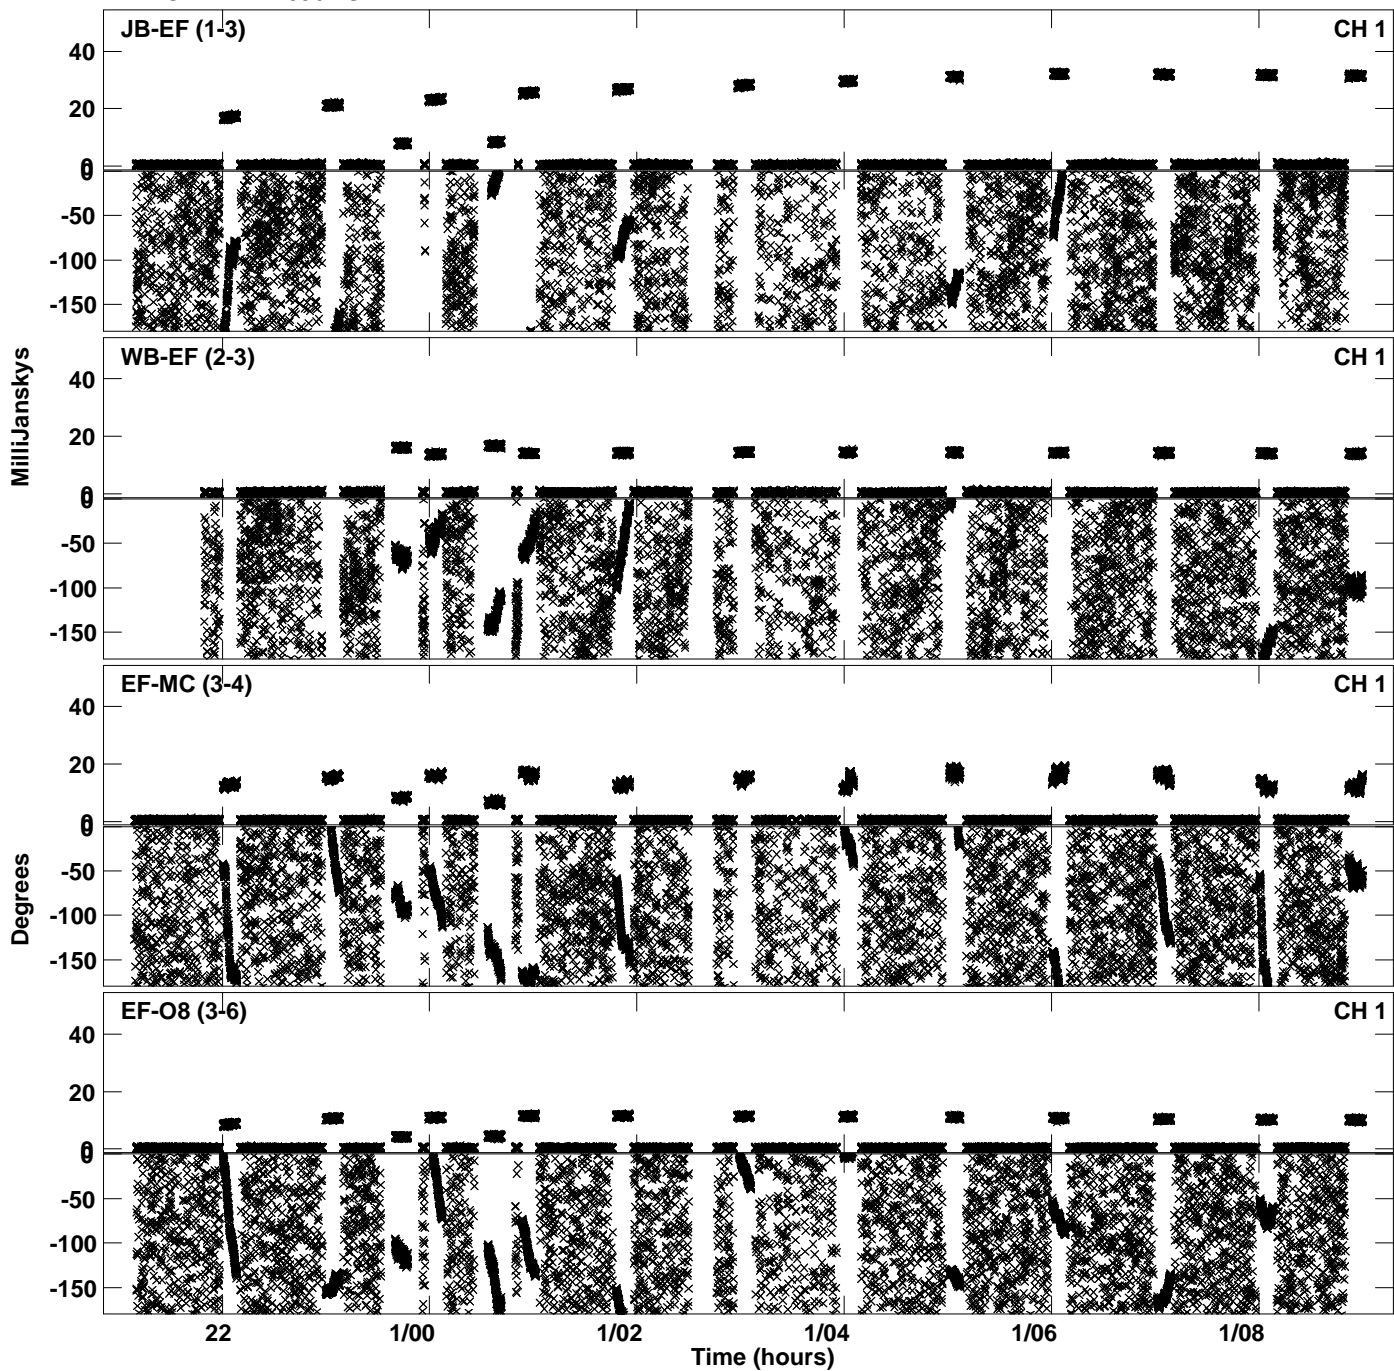

Plot file version 1 created 01-FEB-2024 19:45:20
Amplitude andPhase vs Time for EK052A 3.UVDATA.1 Vect aver.
IF 1 CHAN 1 - 4096 STK LL

Plot file version 2 created 01-FEB-2024 19:45:20
Amplitude andPhase vs Time for EK052A 3.UVDATA.1 Vect aver.
IF 1 CHAN 1 - 4096 STK LL

Plot file version 3 created 01-FEB-2024 19:53:23
Amplitude andPhase vs Time for EK052A 3.UVDATA.1 Vect aver.
IF 1 CHAN 1 - 4096 STK RR

Plot file version 4 created 01-FEB-2024 19:53:23
Amplitude andPhase vs Time for EK052A 3.UVDATA.1 Vect aver.
IF 1 CHAN 1 - 4096 STK RR