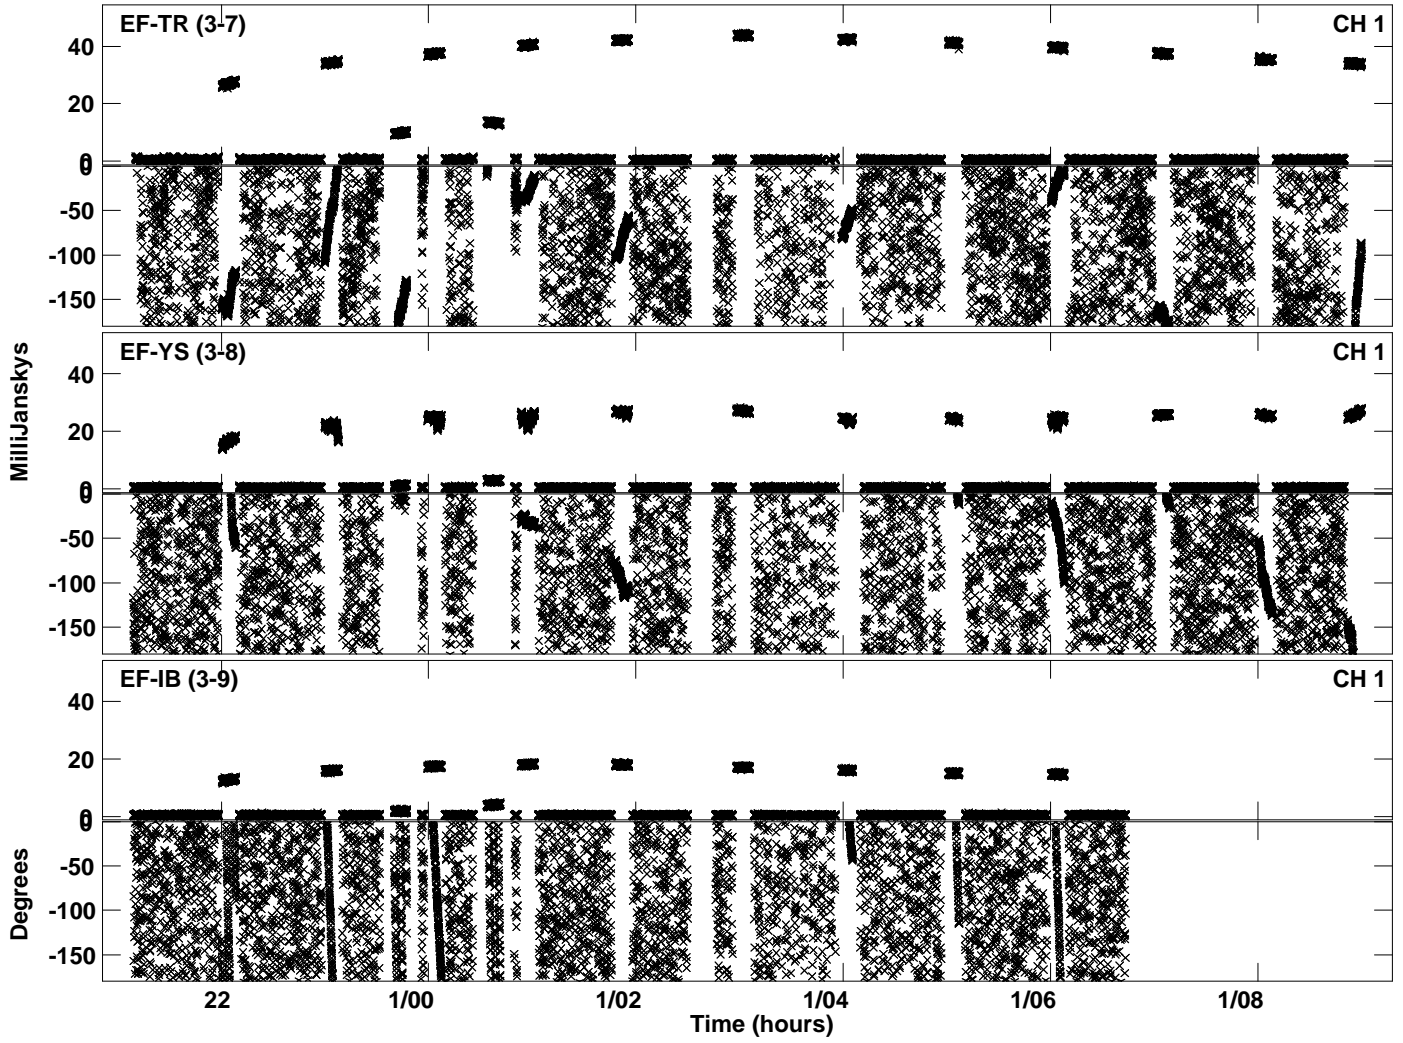

Plot file version 1 created 01-FEB-2024 19:45:20
Amplitude andPhase vs Time for EK052A 3.UVDATA.1 Vect aver.
IF 1 CHAN 1 - 4096 STK LL

Plot file version 2 created 01-FEB-2024 19:45:20
Amplitude andPhase vs Time for EK052A 3.UVDATA.1 Vect aver.
IF 1 CHAN 1 - 4096 STK LL

Plot file version 3 created 01-FEB-2024 19:53:23
Amplitude andPhase vs Time for EK052A 3.UVDATA.1 Vect aver.
IF 1 CHAN 1 - 4096 STK RR

Plot file version 4 created 01-FEB-2024 19:53:23
Amplitude andPhase vs Time for EK052A 3.UVDATA.1 Vect aver.
IF 1 CHAN 1 - 4096 STK RR