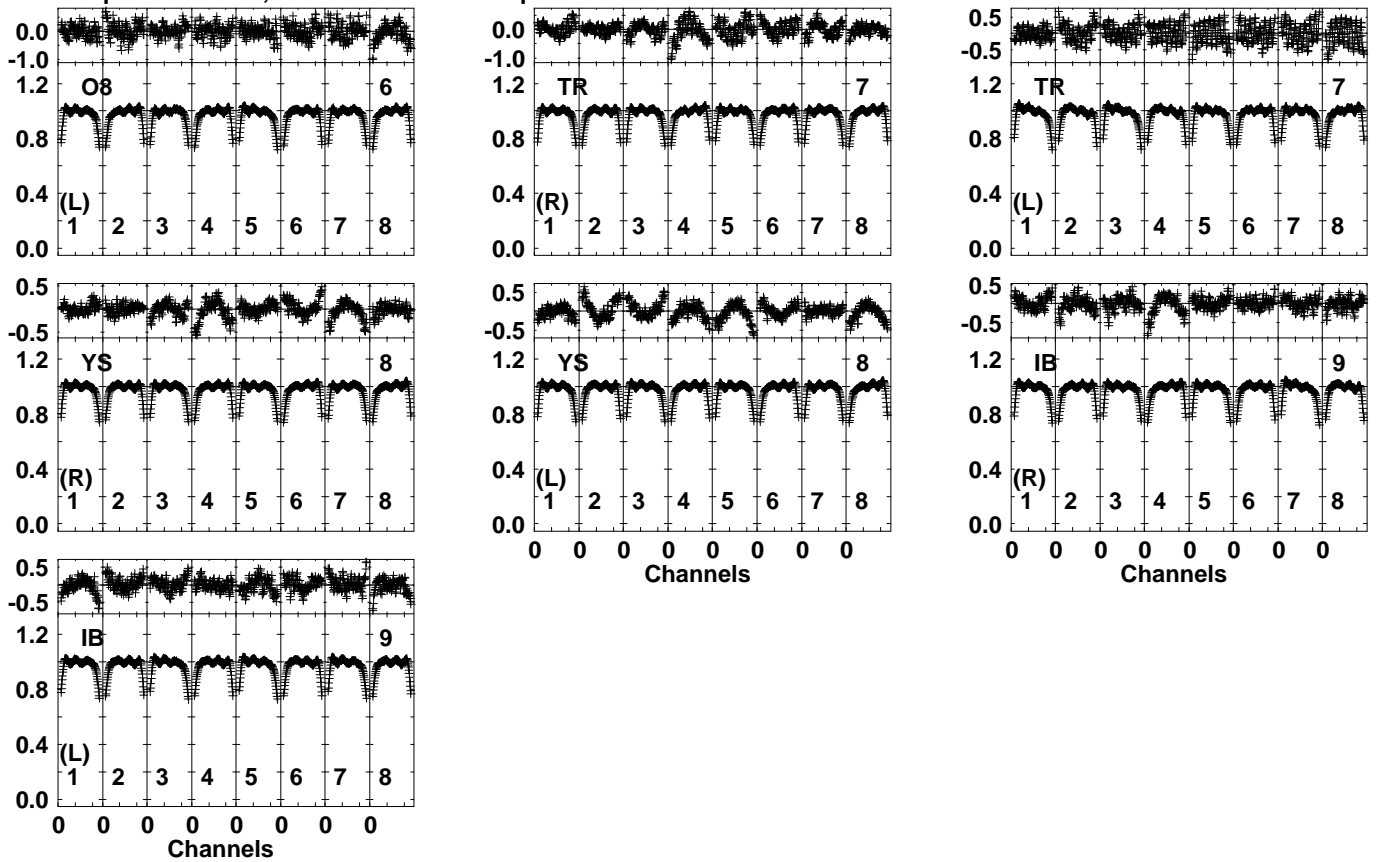

Plot file version 1 created 20-JUL-2023 13:08:34
 EK052B 1.UVDATA.1
 Freq = 6.6511 GHz, Bw = 4.000 MH Bandpass table # 1

Lower frame: BP ampl Top frame: BP phase
 Bandpass table spectrum Antenna: *
 Timerange: 00/00:00:01 to 999/00:00:00

Plot file version 2 created 20-JUL-2023 13:08:34
 EK052B 1.UVDATA.1
 Freq = 6.6511 GHz, Bw = 4.000 MH Bandpass table # 1

Lower frame: BP ampl Top frame: BP phase
 Bandpass table spectrum Antenna: *
 Timerange: 00/00:00:01 to 999/00:00:00