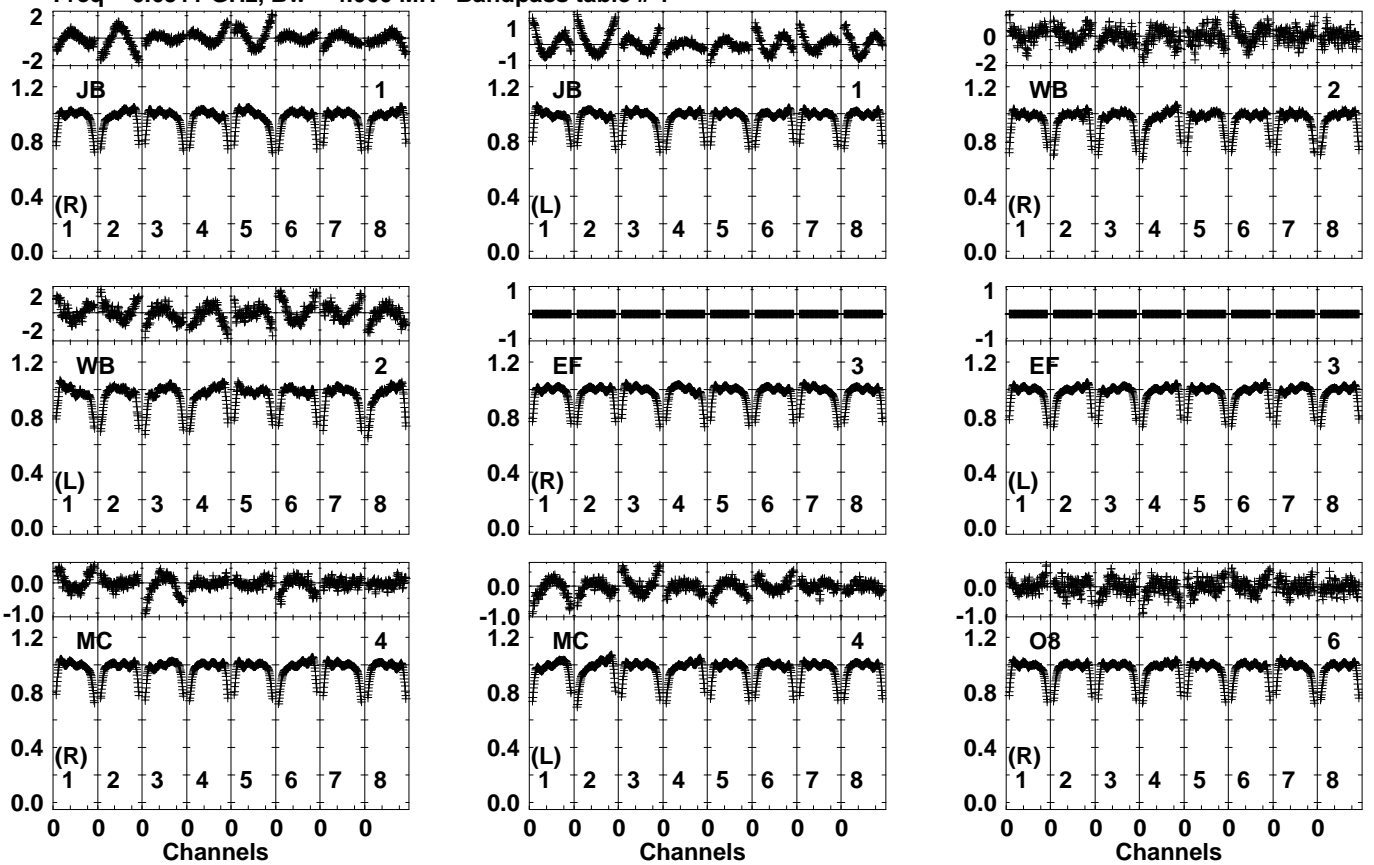

Plot file version 1 created 20-JUL-2023 13:08:34
 EK052B 1.UVDATA.1
 Freq = 6.6511 GHz, Bw = 4.000 MH Bandpass table # 1

Lower frame: BP ampl Top frame: BP phase
 Bandpass table spectrum Antenna: *
 Timerange: 00/00:00:01 to 999/00:00:00

Plot file version 2 created 20-JUL-2023 13:08:34
 EK052B 1.UVDATA.1
 Freq = 6.6511 GHz, Bw = 4.000 MH Bandpass table # 1

Lower frame: BP ampl Top frame: BP phase
 Bandpass table spectrum Antenna: *
 Timerange: 00/00:00:01 to 999/00:00:00