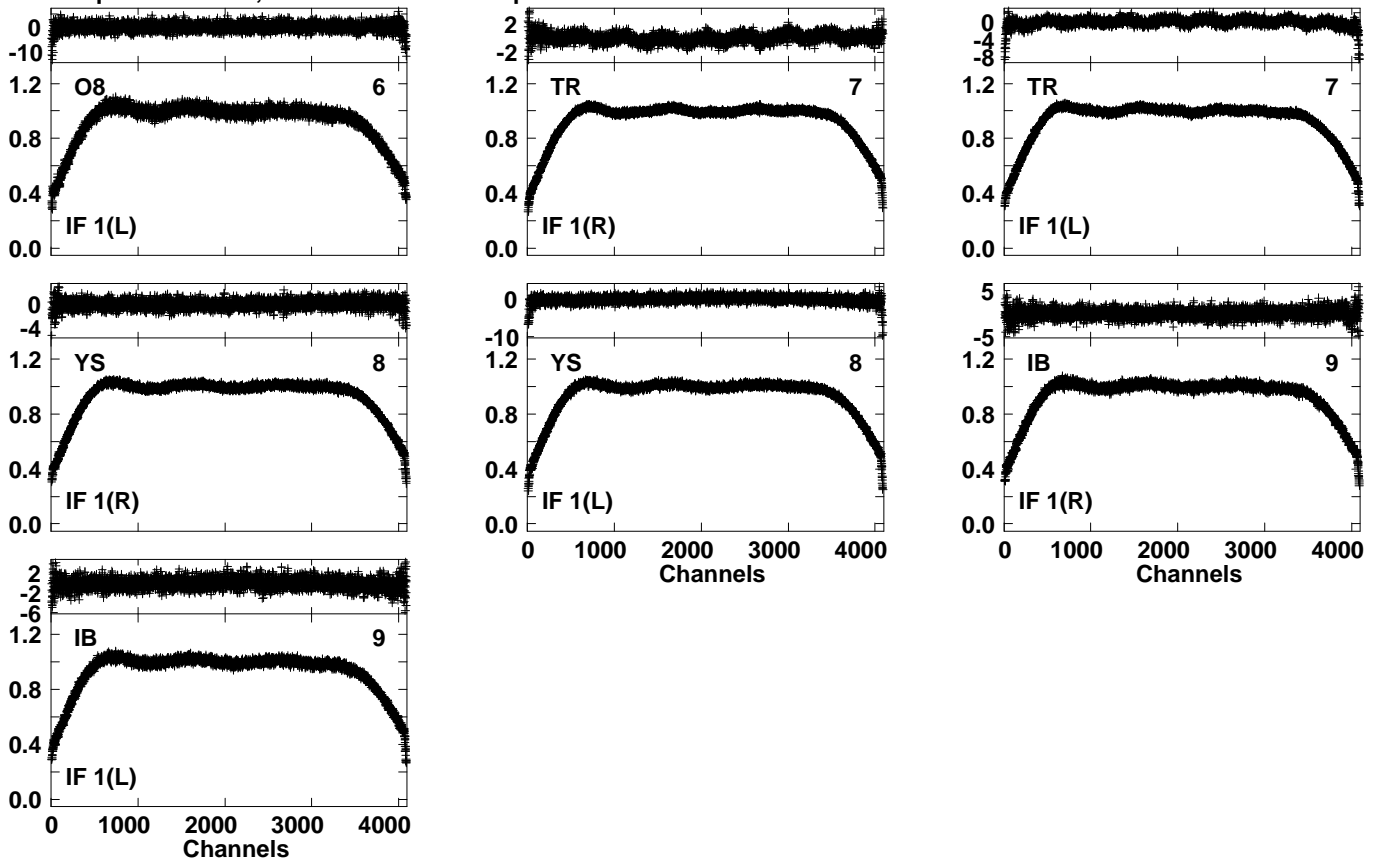

Plot file version 1 created 21-JUL-2023 05:32:33
 EK052B 2.UVDATA.1
 Freq = 6.6671 GHz, Bw = 4.000 MH Bandpass table # 1

Lower frame: BP ampl Top frame: BP phase
 Bandpass table spectrum Antenna: *
 Timerange: 00/00:00:01 to 999/00:00:00

Plot file version 2 created 21-JUL-2023 05:32:33
 EK052B 2.UVDATA.1
 Freq = 6.6671 GHz, Bw = 4.000 MH Bandpass table # 1

Lower frame: BP ampl Top frame: BP phase
 Bandpass table spectrum Antenna: *
 Timerange: 00/00:00:01 to 999/00:00:00