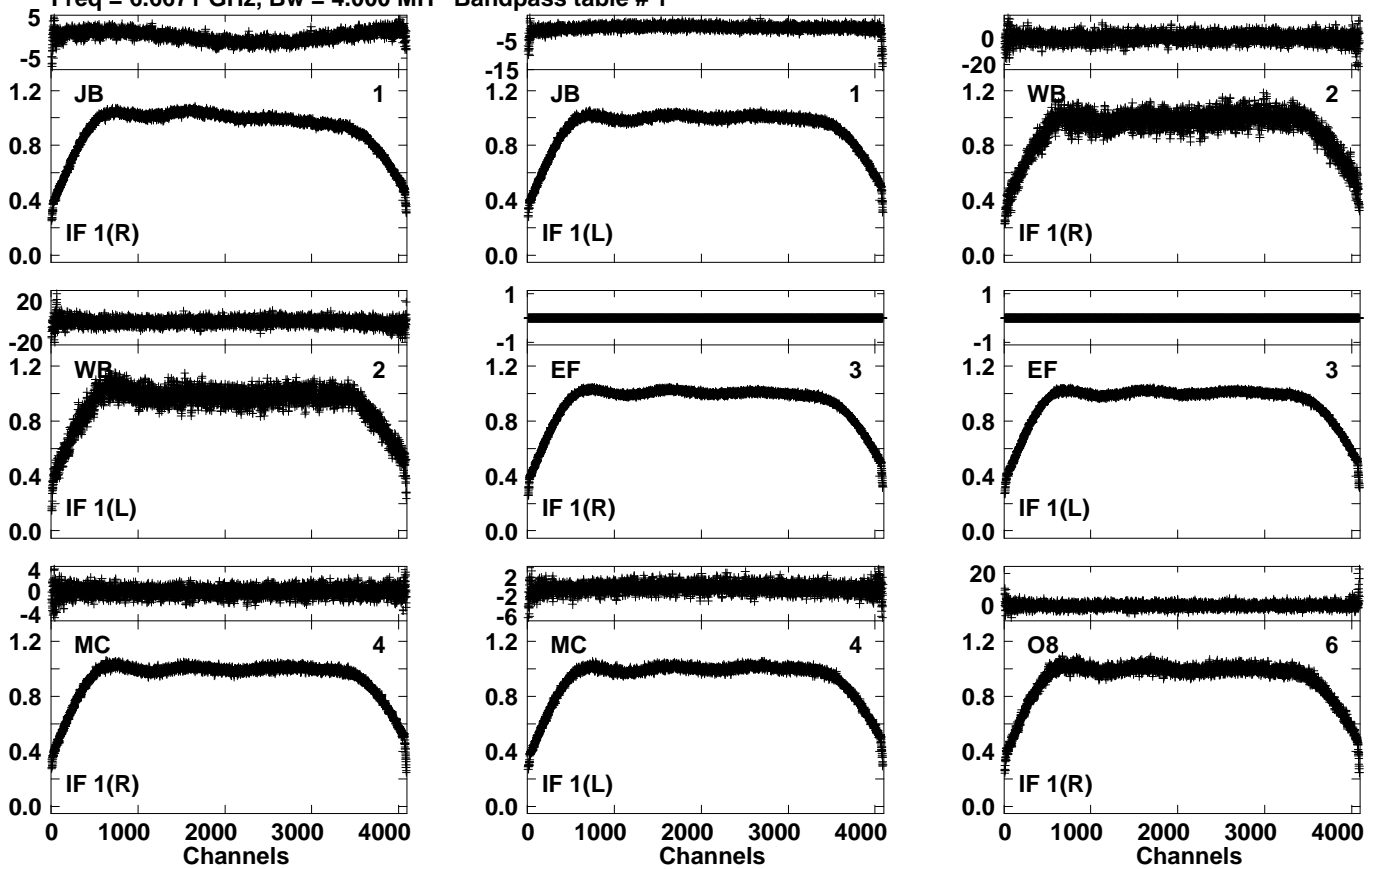

Plot file version 1 created 21-JUL-2023 05:32:33
 EK052B 2.UVDATA.1
 Freq = 6.6671 GHz, Bw = 4.000 MH Bandpass table # 1

Lower frame: BP ampl Top frame: BP phase
 Bandpass table spectrum Antenna: *
 Timerange: 00/00:00:01 to 999/00:00:00

Plot file version 2 created 21-JUL-2023 05:32:33
 EK052B 2.UVDATA.1
 Freq = 6.6671 GHz, Bw = 4.000 MH Bandpass table # 1

Lower frame: BP ampl Top frame: BP phase
 Bandpass table spectrum Antenna: *
 Timerange: 00/00:00:01 to 999/00:00:00