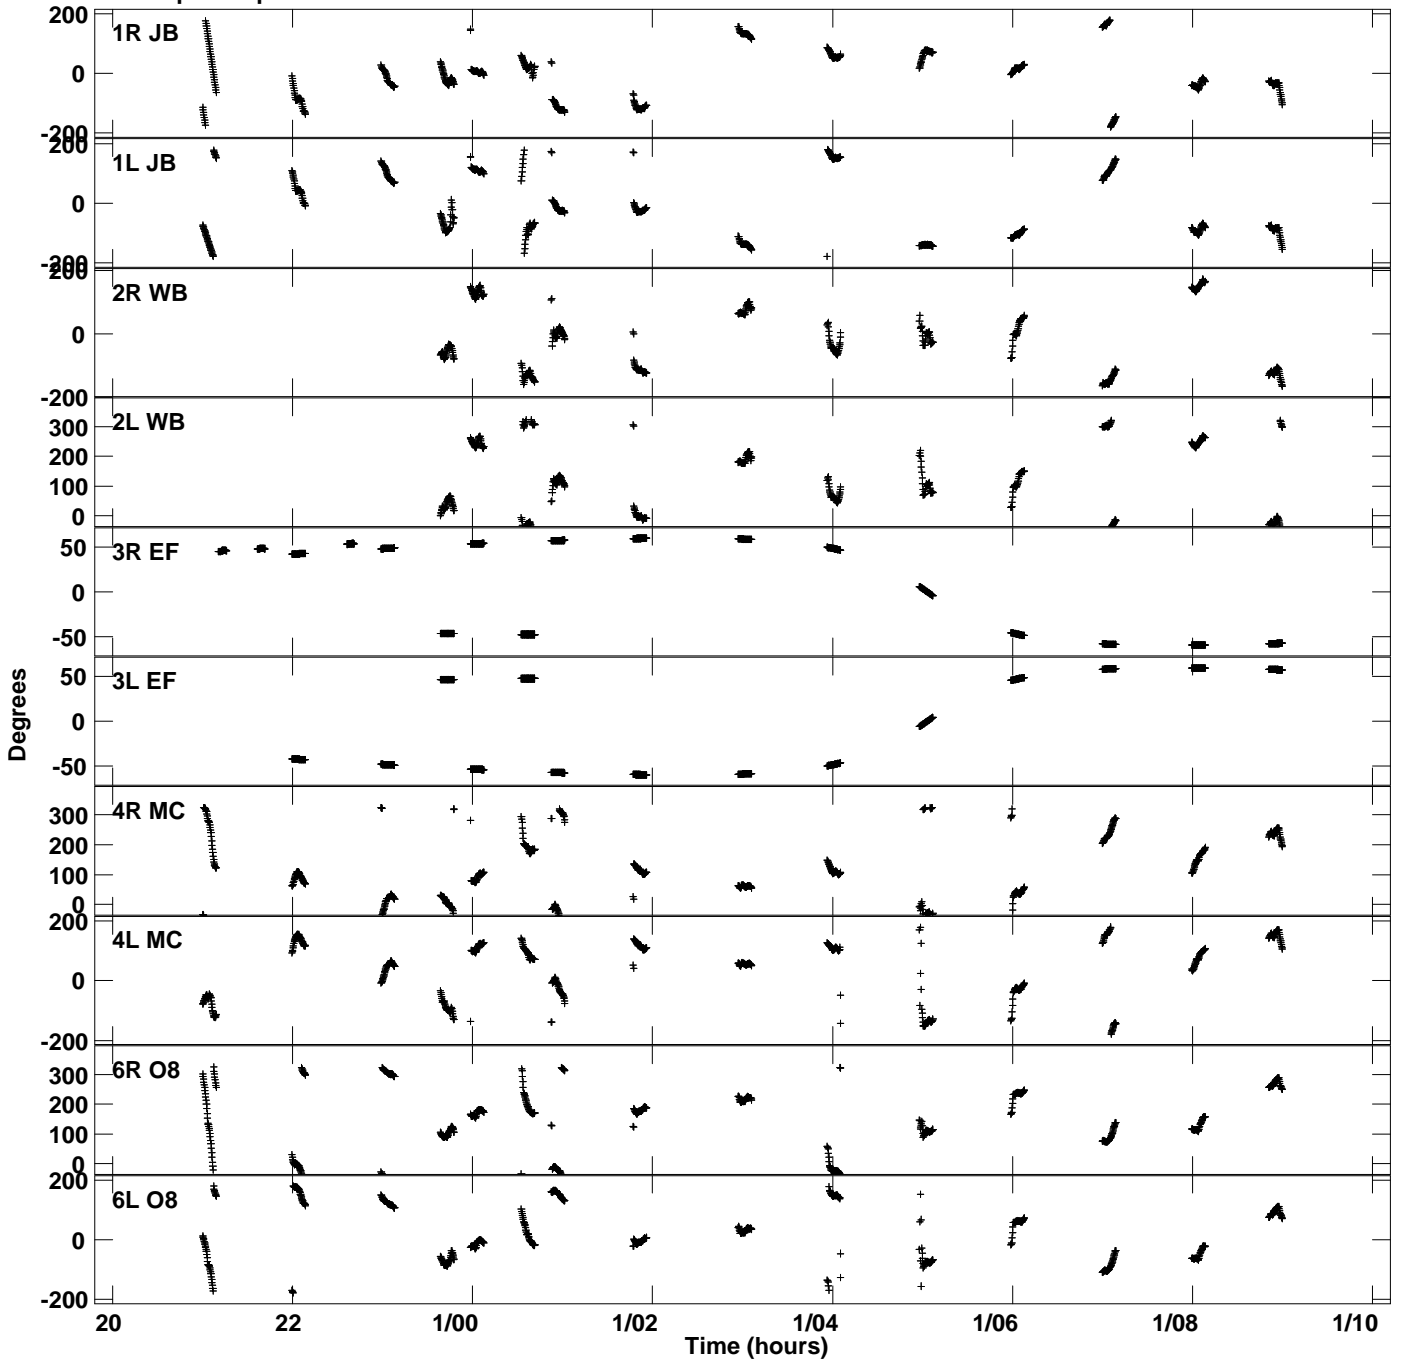

Plot file version 1 created 21-JUL-2023 05:32:35
Gain phs vs UTC time for EK052B_2.UVDATA.1
CL 4 Rpol & Lpol IF 1

Plot file version 2 created 21-JUL-2023 05:32:35
Gain phs vs UTC time for EK052B_2.UVDATA.1
CL 4 Rpol & Lpol IF 1