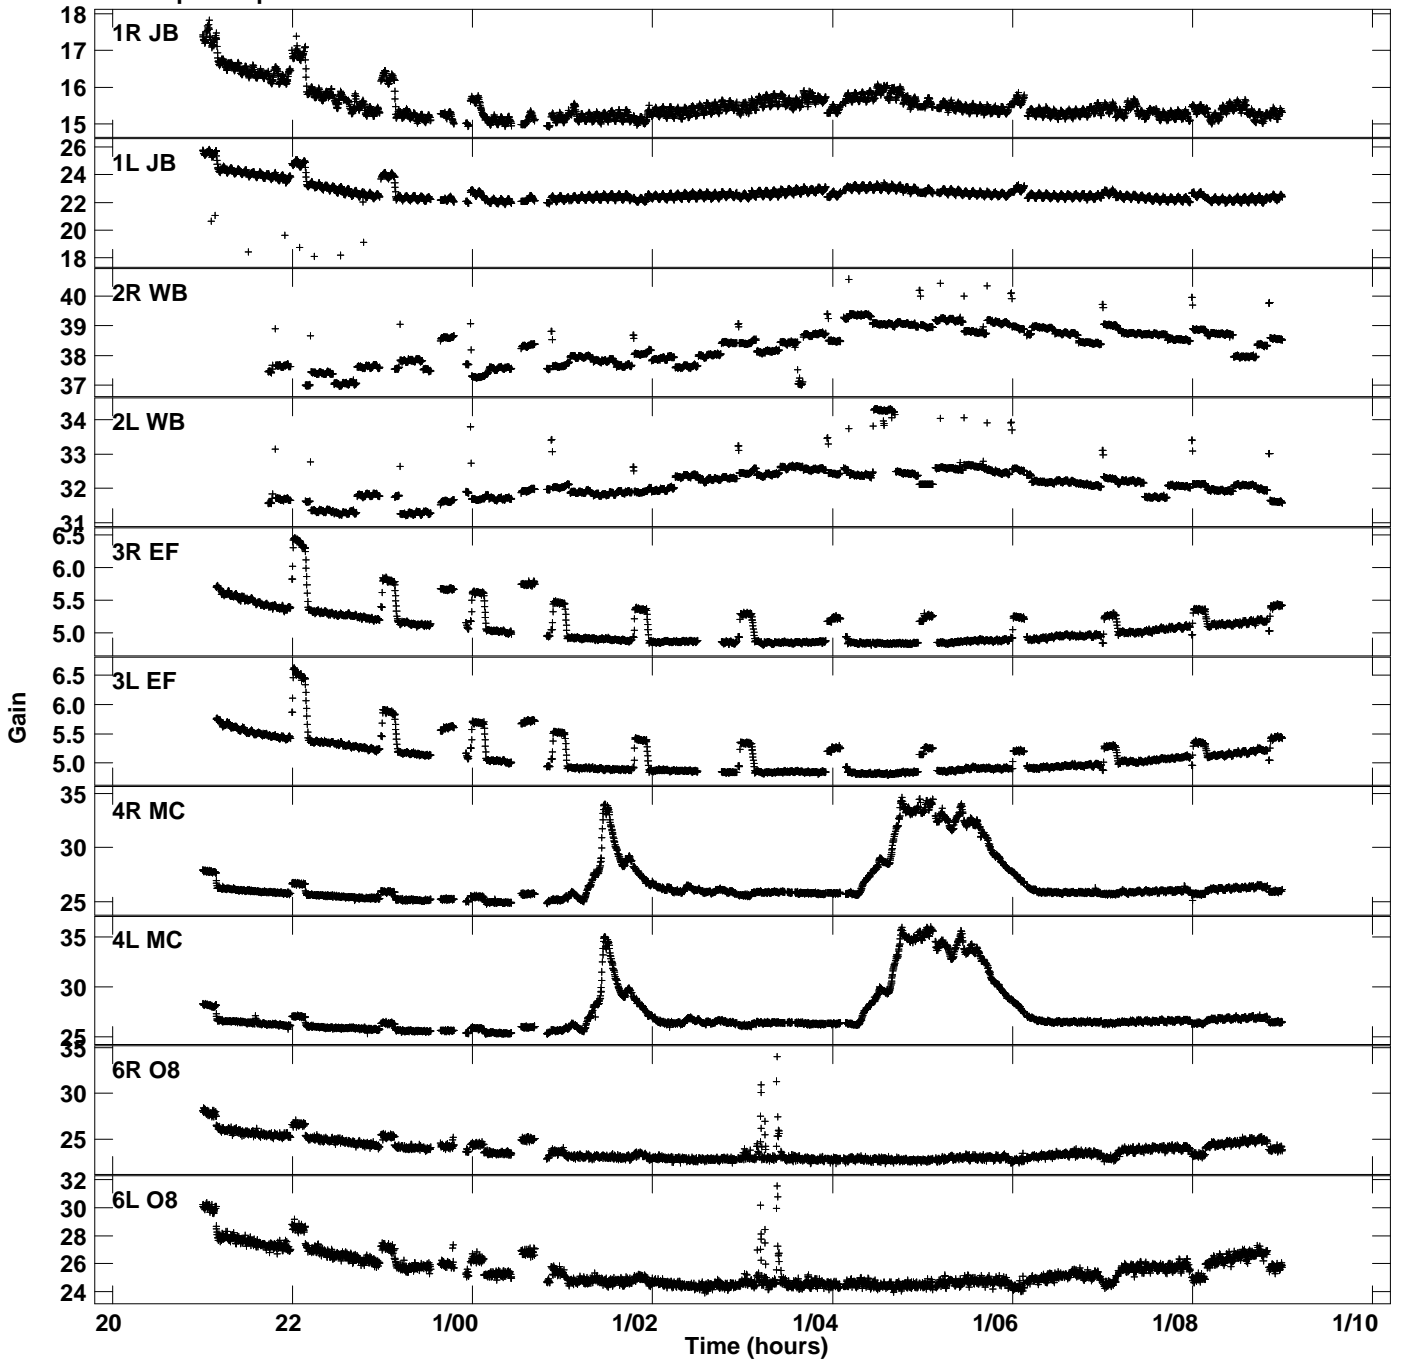

Plot file version 1 created 20-JUL-2023 14:34:02
Gain amp vs UTC time for EK052B_2.UVDATA.1
CL 2 Rpol & Lpol IF 1

Plot file version 2 created 20-JUL-2023 14:34:02
Gain amp vs UTC time for EK052B_2.UVDATA.1
CL 2 Rpol & Lpol IF 1