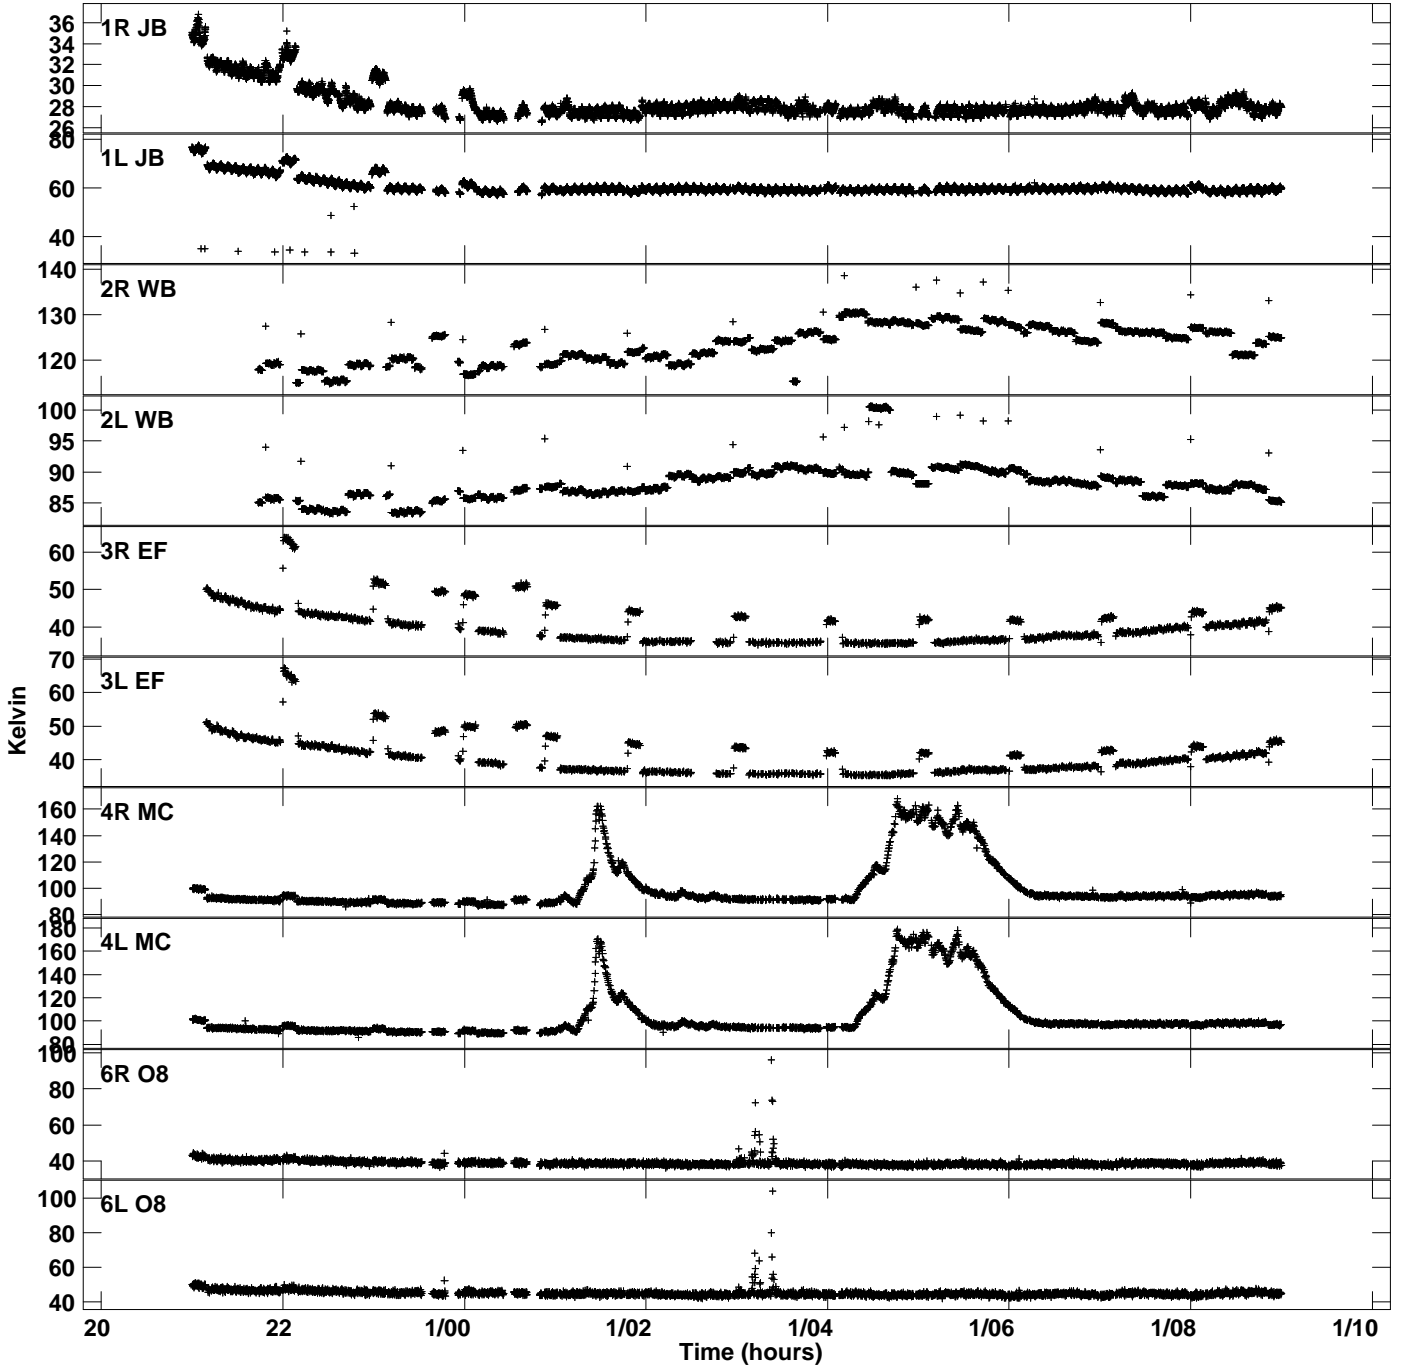

Plot file version 1 created 20-JUL-2023 14:34:00
Tsys vs UTC time for EK052B_2.UVDATA.1
TY 1 Rpol & Lpol IF 1

Plot file version 2 created 20-JUL-2023 14:34:00
Tsys vs UTC time for EK052B_2.UVDATA.1
TY 1 Rpol & Lpol IF 1