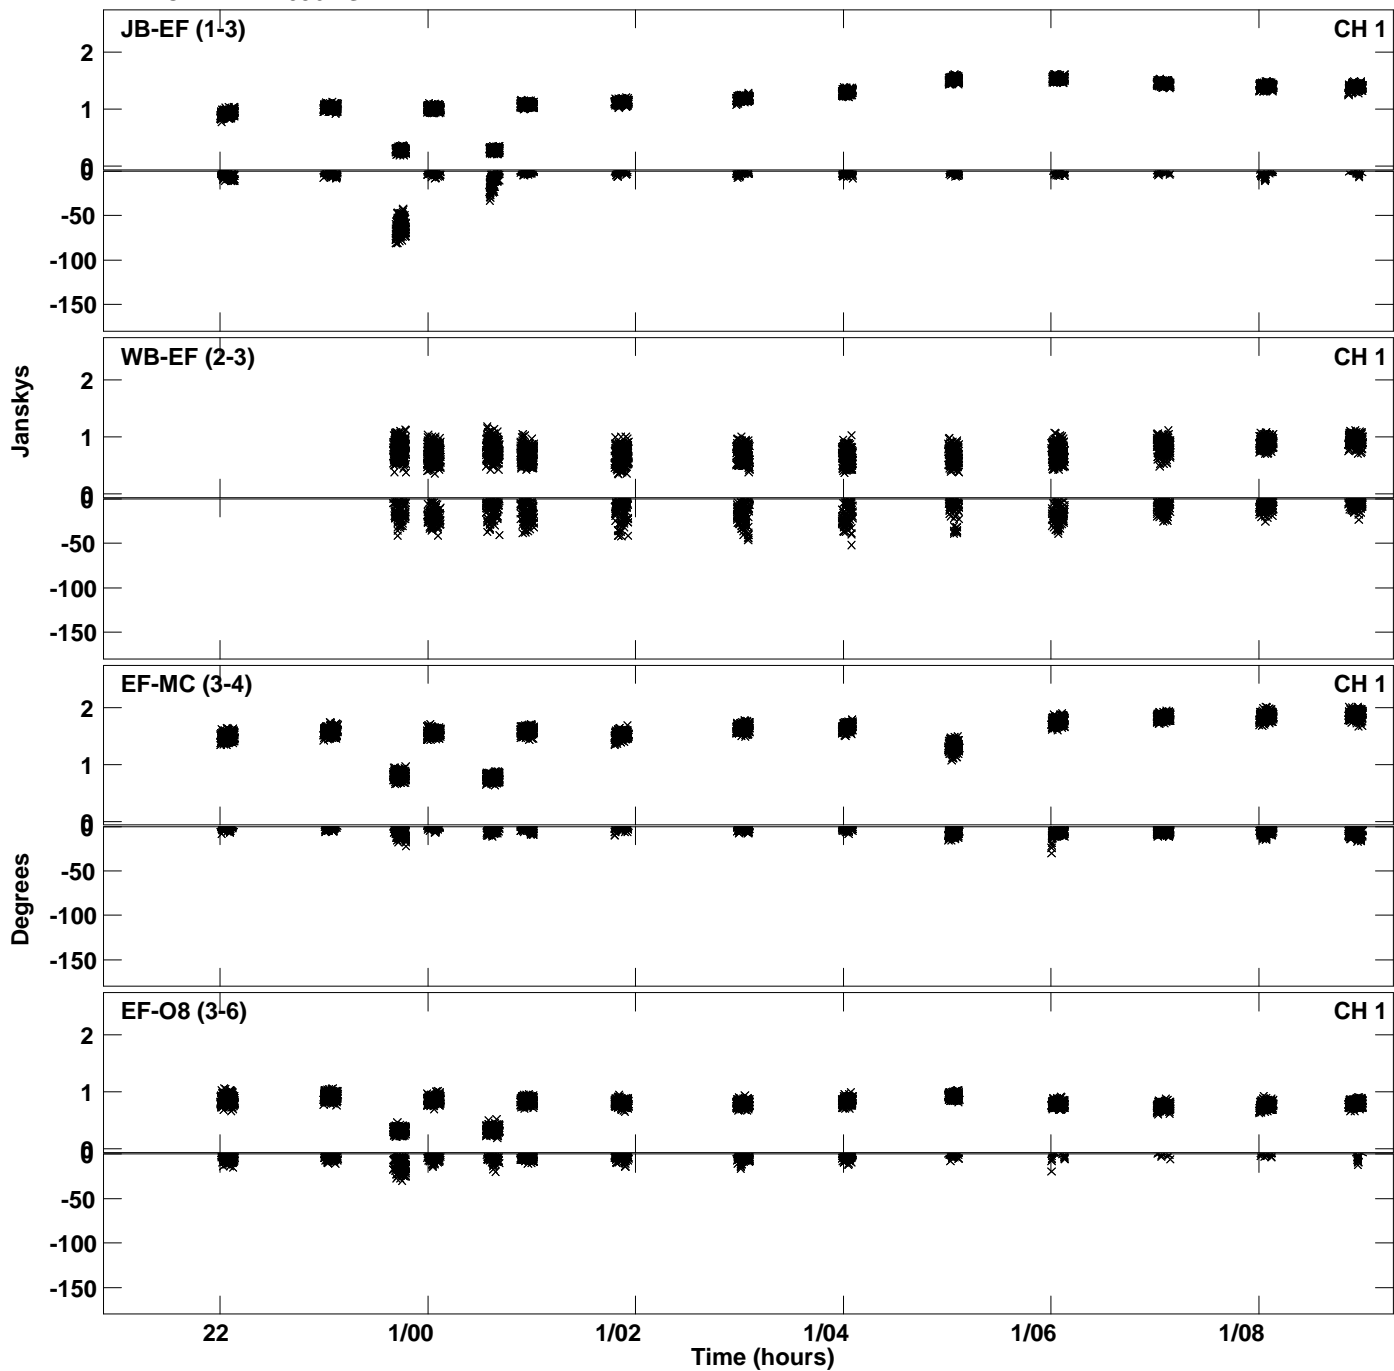

Plot file version 1 created 21-JUL-2023 05:47:11
Amplitude andPhase vs Time for EK052B 2.UVDATA.1 Vect aver. CL # 4
IF 1 CHAN 1 - 4096 STK LL

PLot file version 2 created 21-JUL-2023 05:47:11
Amplitude andPhase vs Time for EK052B 2.UVDATA.1 Vect aver. CL # 4
IF 1 CHAN 1 - 4096 STK LL

Plot file version 3 created 21-JUL-2023 05:53:41
Amplitude and Phase vs Time for EK052B 2.UVDATA.1 Vect aver. CL # 4
IF 1 CHAN 1 - 4096 STK RR

Plot file version 4 created 21-JUL-2023 05:53:41
Amplitude andPhase vs Time for EK052B 2.UVDATA.1 Vect aver. CL # 4
IF 1 CHAN 1 - 4096 STK RR