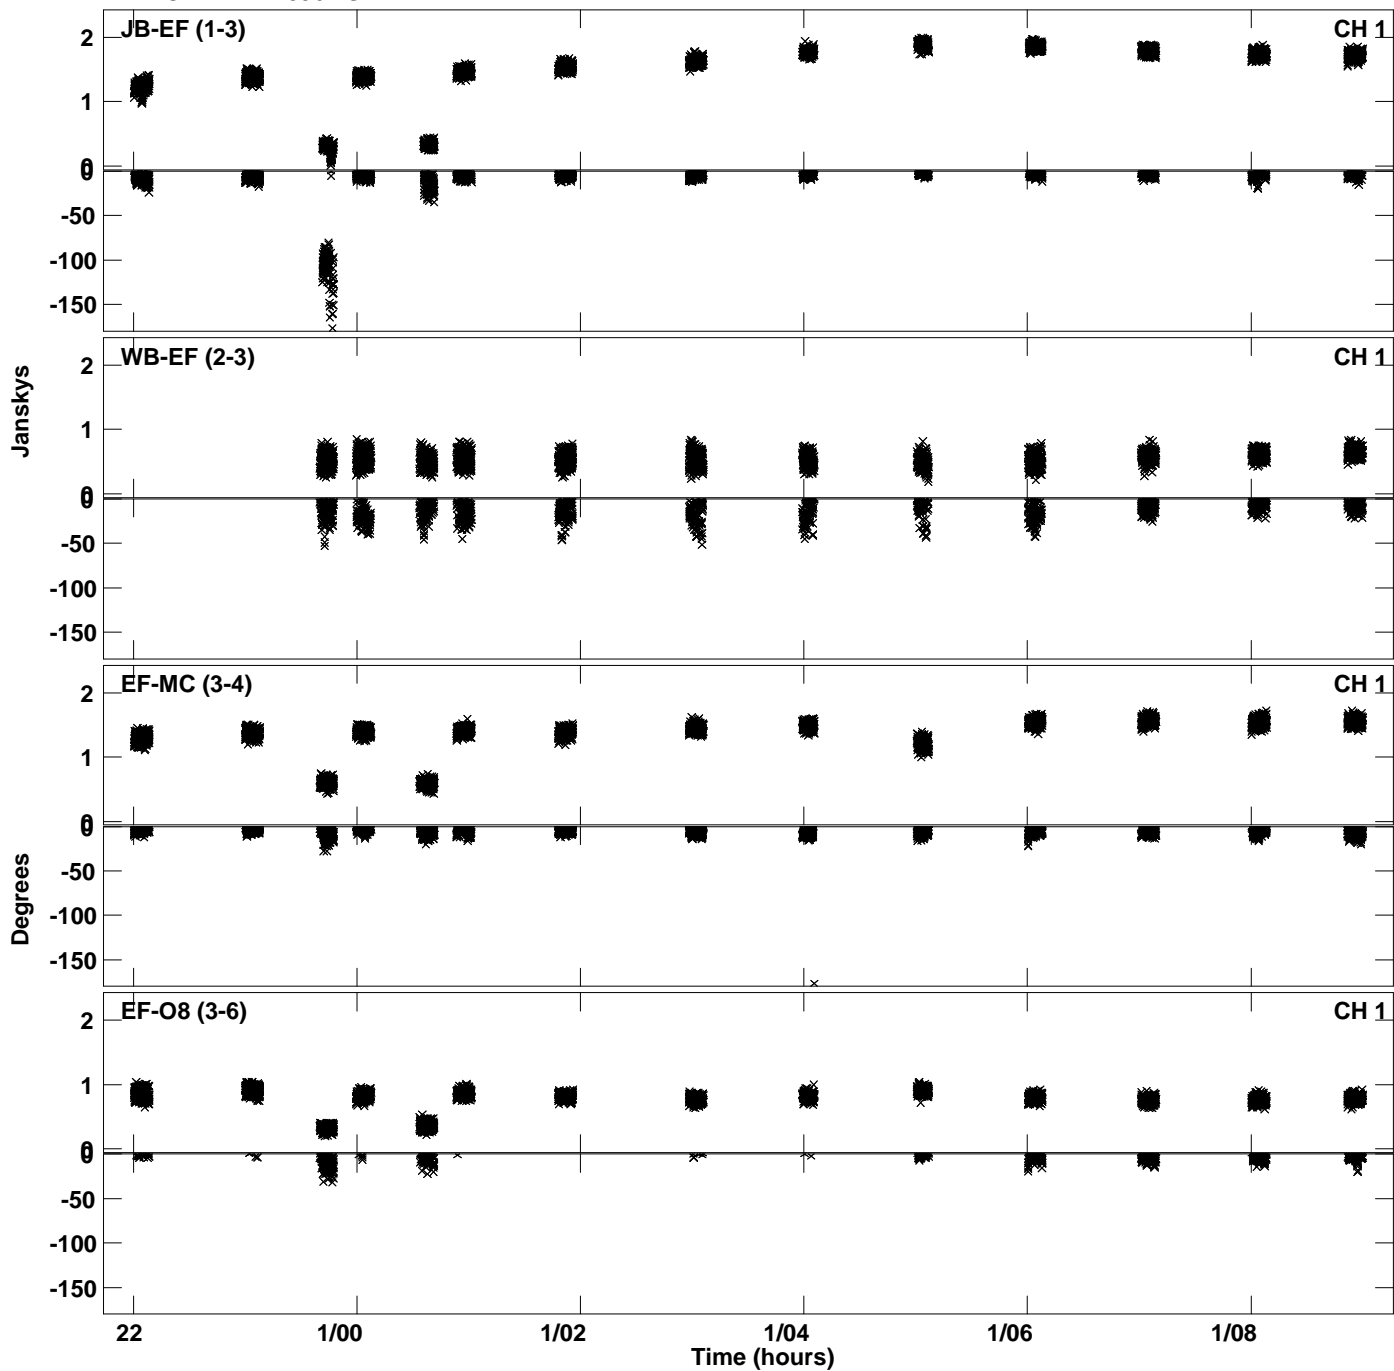

Plot file version 1 created 21-JUL-2023 05:47:11
Amplitude andPhase vs Time for EK052B 2.UVDATA.1 Vect aver. CL # 4
IF 1 CHAN 1 - 4096 STK LL

PLot file version 2 created 21-JUL-2023 05:47:11
Amplitude andPhase vs Time for EK052B 2.UVDATA.1 Vect aver. CL # 4
IF 1 CHAN 1 - 4096 STK LL

Plot file version 3 created 21-JUL-2023 05:53:41
Amplitude and Phase vs Time for EK052B 2.UVDATA.1 Vect aver. CL # 4
IF 1 CHAN 1 - 4096 STK RR

Plot file version 4 created 21-JUL-2023 05:53:41
Amplitude andPhase vs Time for EK052B 2.UVDATA.1 Vect aver. CL # 4
IF 1 CHAN 1 - 4096 STK RR