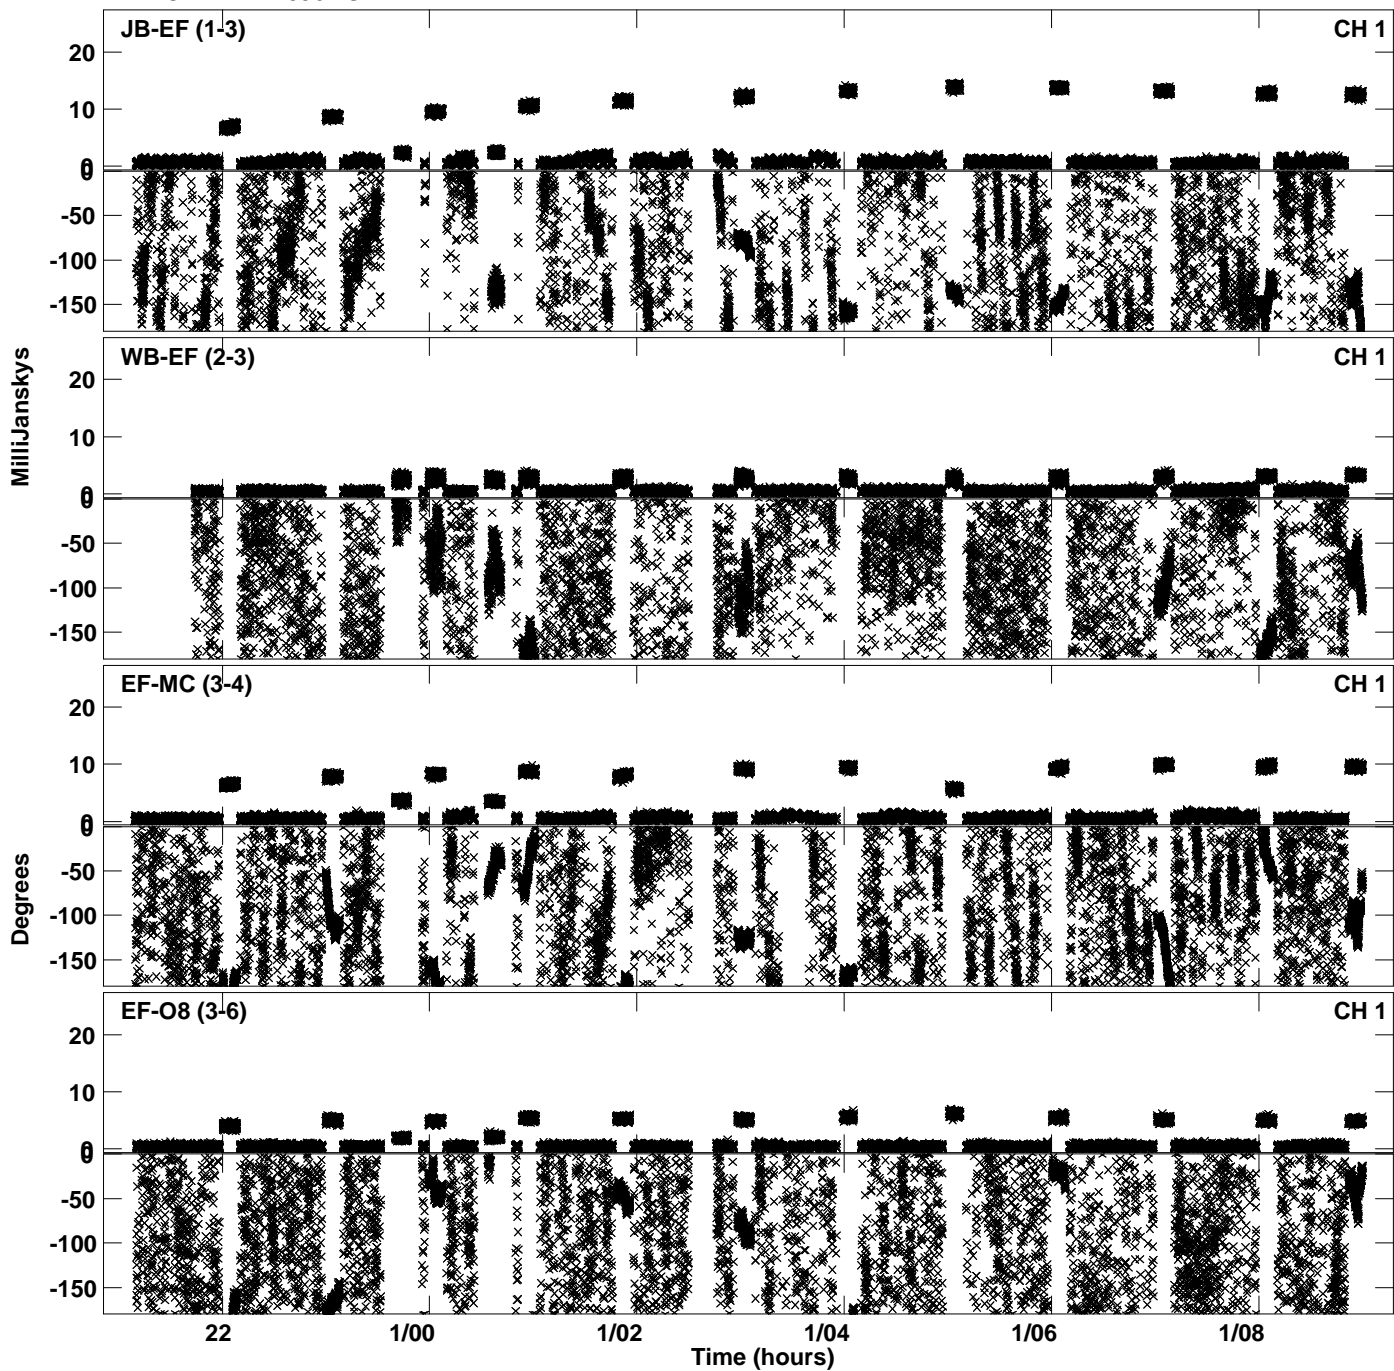

Plot file version 1 created 20-JUL-2023 14:14:13
Amplitude andPhase vs Time for EK052B 2.UVDATA.1 Vect aver.
IF 1 CHAN 1 - 4096 STK LL

Plot file version 2 created 20-JUL-2023 14:14:13
Amplitude andPhase vs Time for EK052B 2.UVDATA.1 Vect aver.
IF 1 CHAN 1 - 4096 STK LL

Plot file version 3 created 20-JUL-2023 14:20:19
Amplitude andPhase vs Time for EK052B 2.UVDATA.1 Vect aver.
IF 1 CHAN 1 - 4096 STK RR

PLot file version 4 created 20-JUL-2023 14:20:19
Amplitude andPhase vs Time for EK052B 2.UVDATA.1 Vect aver.
IF 1 CHAN 1 - 4096 STK RR