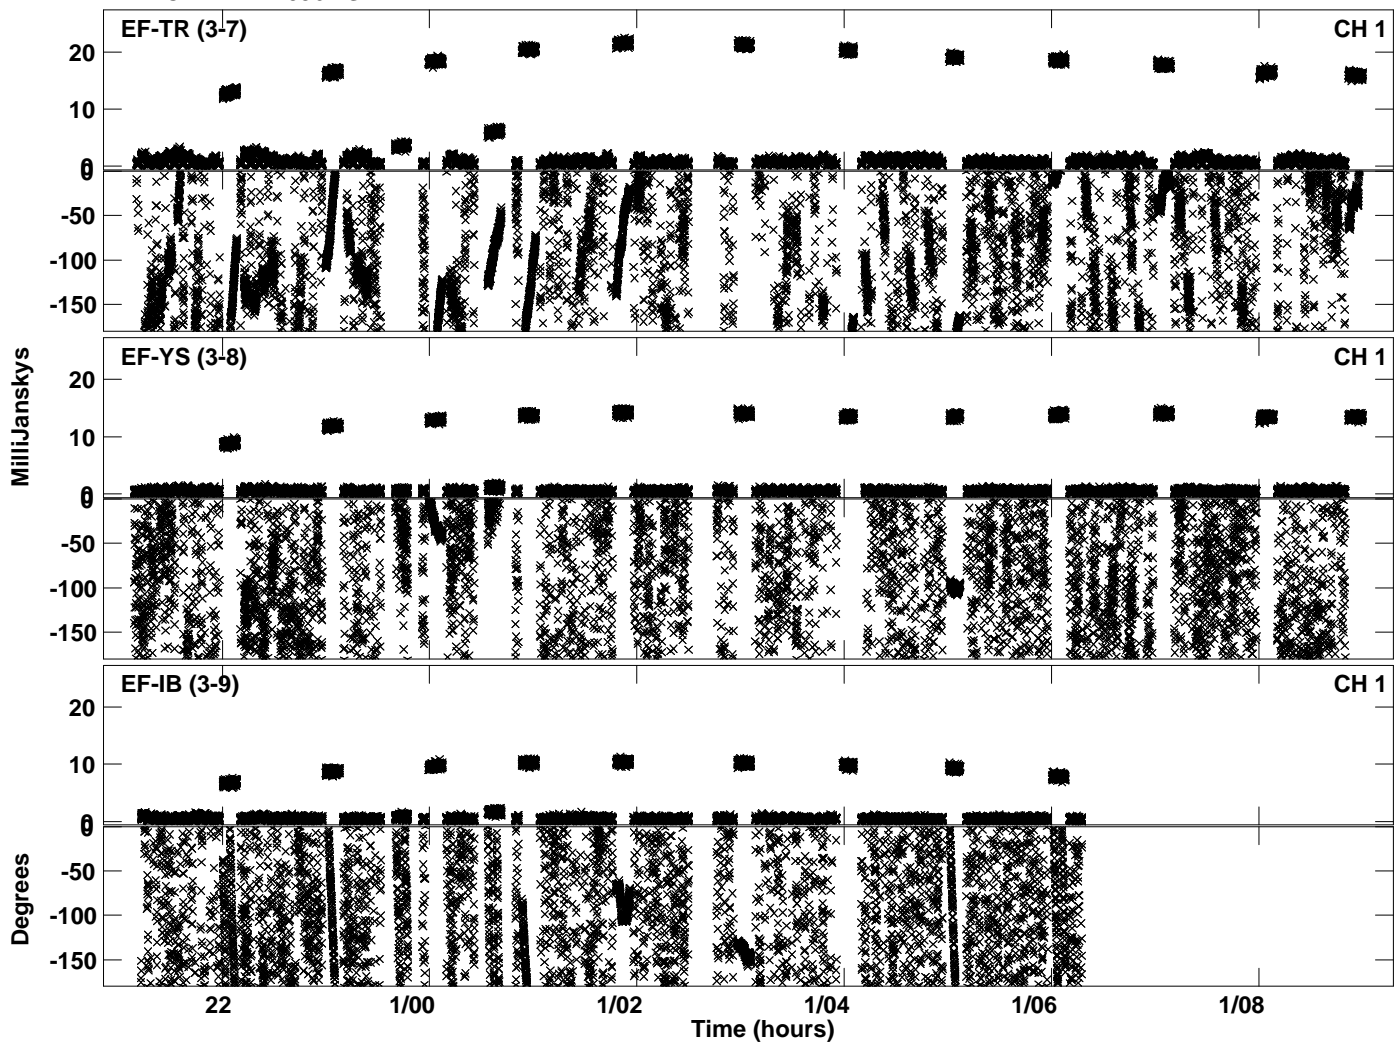

Plot file version 1 created 20-JUL-2023 14:14:13
Amplitude andPhase vs Time for EK052B 2.UVDATA.1 Vect aver.
IF 1 CHAN 1 - 4096 STK LL

Plot file version 2 created 20-JUL-2023 14:14:13
Amplitude andPhase vs Time for EK052B 2.UVDATA.1 Vect aver.
IF 1 CHAN 1 - 4096 STK LL

Plot file version 3 created 20-JUL-2023 14:20:19
Amplitude andPhase vs Time for EK052B 2.UVDATA.1 Vect aver.
IF 1 CHAN 1 - 4096 STK RR

PLot file version 4 created 20-JUL-2023 14:20:19
Amplitude andPhase vs Time for EK052B 2.UVDATA.1 Vect aver.
IF 1 CHAN 1 - 4096 STK RR