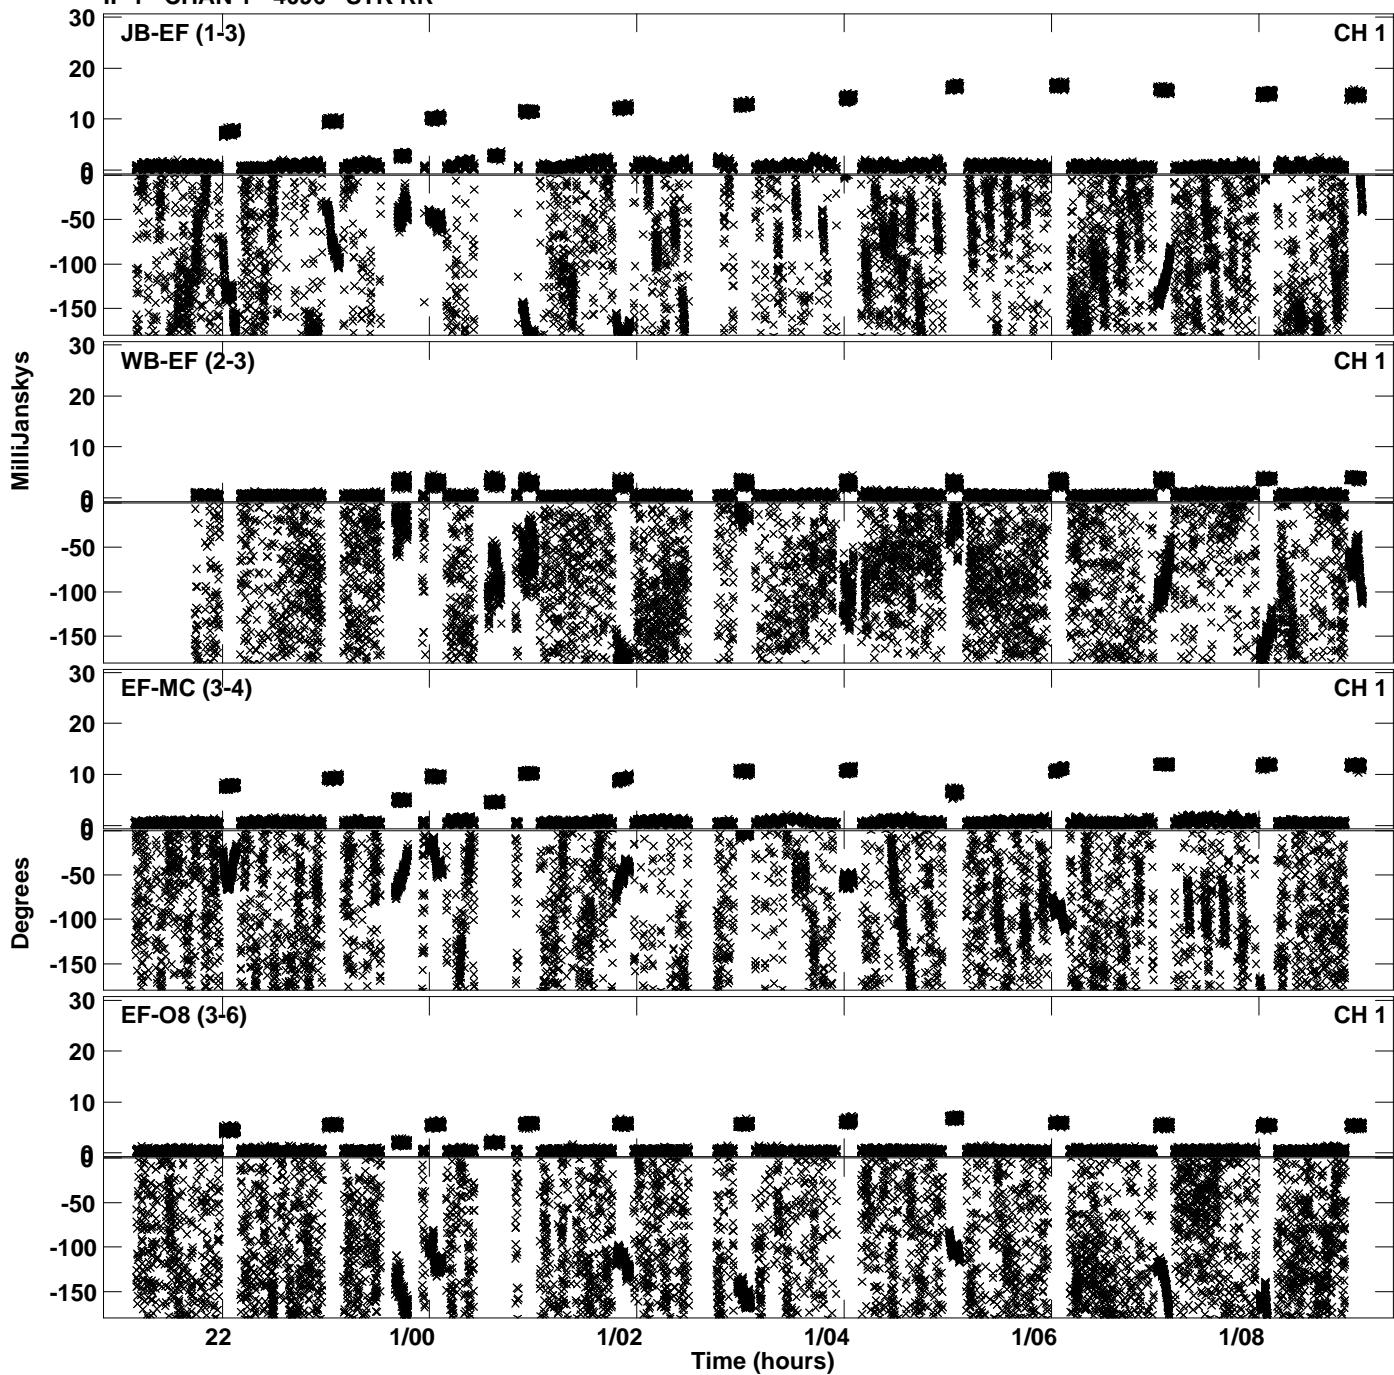

Plot file version 1 created 20-JUL-2023 14:14:13
Amplitude andPhase vs Time for EK052B 2.UVDATA.1 Vect aver.
IF 1 CHAN 1 - 4096 STK LL

Plot file version 2 created 20-JUL-2023 14:14:13
Amplitude andPhase vs Time for EK052B 2.UVDATA.1 Vect aver.
IF 1 CHAN 1 - 4096 STK LL

Plot file version 3 created 20-JUL-2023 14:20:19
Amplitude andPhase vs Time for EK052B 2.UVDATA.1 Vect aver.
IF 1 CHAN 1 - 4096 STK RR

PLot file version 4 created 20-JUL-2023 14:20:19
Amplitude andPhase vs Time for EK052B 2.UVDATA.1 Vect aver.
IF 1 CHAN 1 - 4096 STK RR