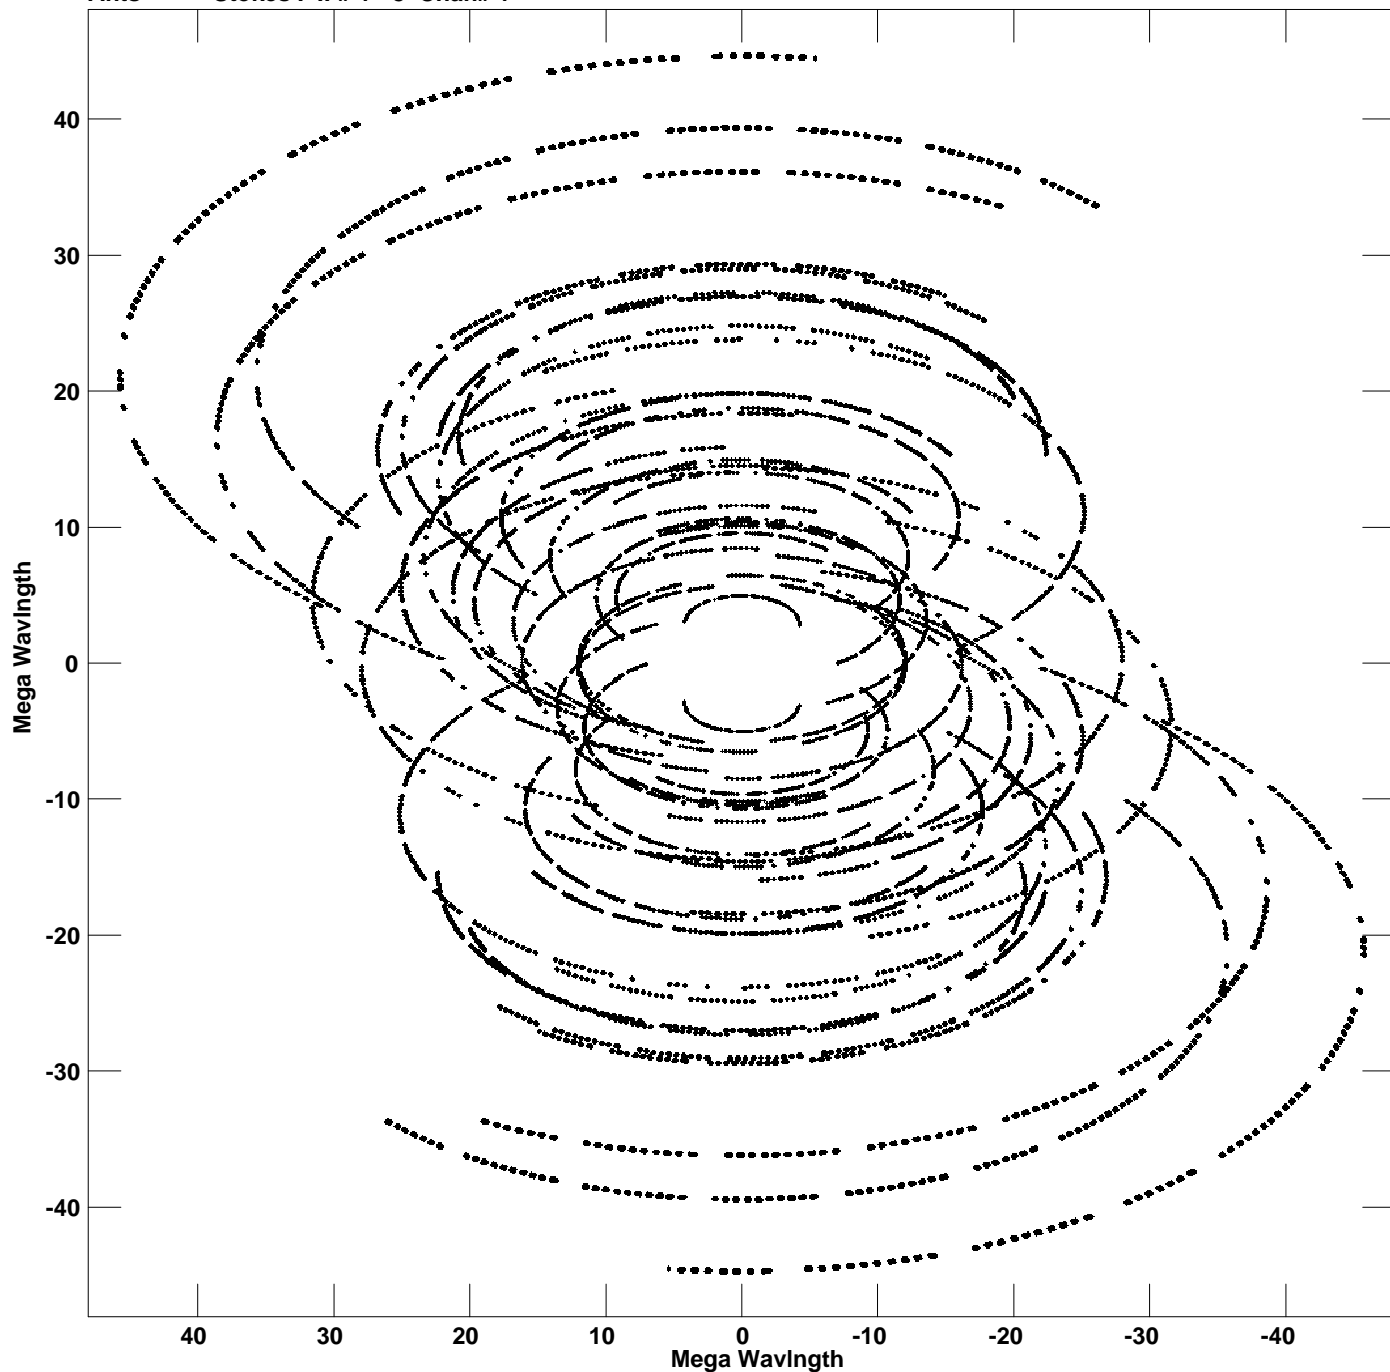

Plot file version 1 created 02-SEP-2023 17:06:43  
V vs U for J2003+3034.MULTI.1 Source:J2003+3034  
Ants \* - \* Stokes I IF# 1 - 8 Chan# 1

Freq = 6.0233 GHz, Bw = 4.000 MHz