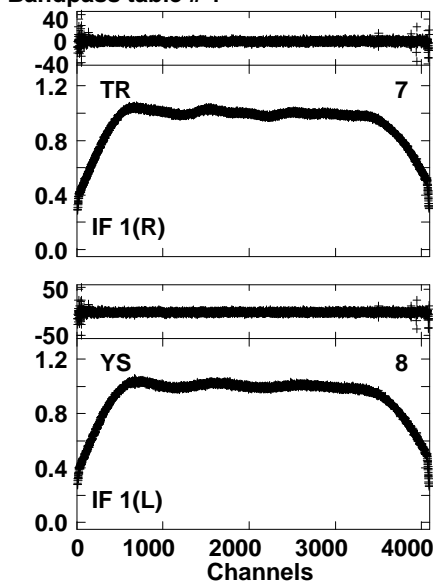

Plot file version 1 created 02-SEP-2023 16:18:09  
 EK052C 2.UVDATA.1  
 Freq = 6.0293 GHz, Bw = 4.000 MH Bandpass table # 1

Lower frame: BP ampl Top frame: BP phase  
 Bandpass table spectrum Antenna: \*  
 Timerange: 00/00:00:01 to 999/00:00:00

Plot file version 2 created 02-SEP-2023 16:18:09  
 EK052C 2.UVDATA.1  
 Freq = 6.0293 GHz, Bw = 4.000 MH Bandpass table # 1

Lower frame: BP ampl Top frame: BP phase  
 Bandpass table spectrum Antenna: \*  
 Timerange: 00/00:00:01 to 999/00:00:00