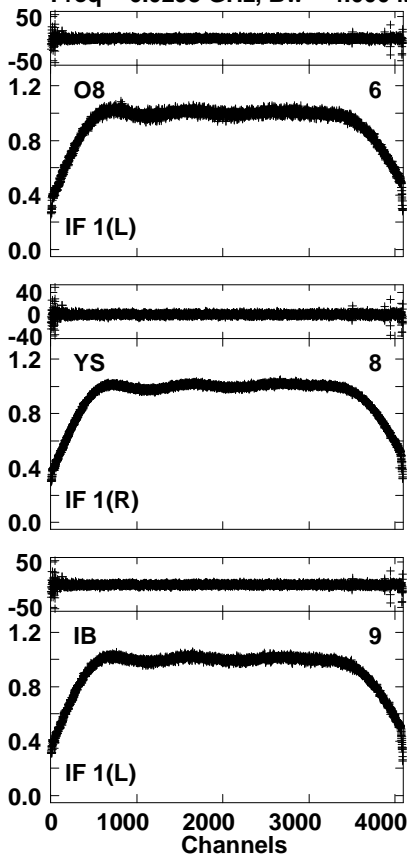

Plot file version 1 created 02-SEP-2023 16:18:09  
 EK052C 2.UVDATA.1  
 Freq = 6.0293 GHz, Bw = 4.000 MH Bandpass table # 1

Lower frame: BP ampl Top frame: BP phase  
 Bandpass table spectrum Antenna: \*  
 Timerange: 00/00:00:01 to 999/00:00:00

Plot file version 2 created 02-SEP-2023 16:18:09  
 EK052C 2.UVDATA.1  
 Freq = 6.0293 GHz, Bw = 4.000 MH Bandpass table # 1

Lower frame: BP ampl Top frame: BP phase  
 Bandpass table spectrum Antenna: \*  
 Timerange: 00/00:00:01 to 999/00:00:00