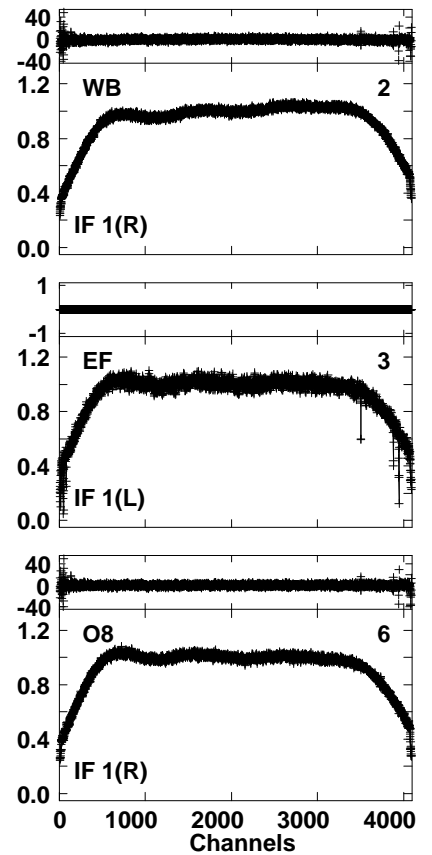

Plot file version 1 created 02-SEP-2023 16:18:09  
 EK052C 2.UVDATA.1  
 Freq = 6.0293 GHz, Bw = 4.000 MH Bandpass table # 1

Lower frame: BP ampl Top frame: BP phase  
 Bandpass table spectrum Antenna: \*  
 Timerange: 00/00:00:01 to 999/00:00:00

Plot file version 2 created 02-SEP-2023 16:18:09  
 EK052C 2.UVDATA.1  
 Freq = 6.0293 GHz, Bw = 4.000 MH Bandpass table # 1

Lower frame: BP ampl Top frame: BP phase  
 Bandpass table spectrum Antenna: \*  
 Timerange: 00/00:00:01 to 999/00:00:00