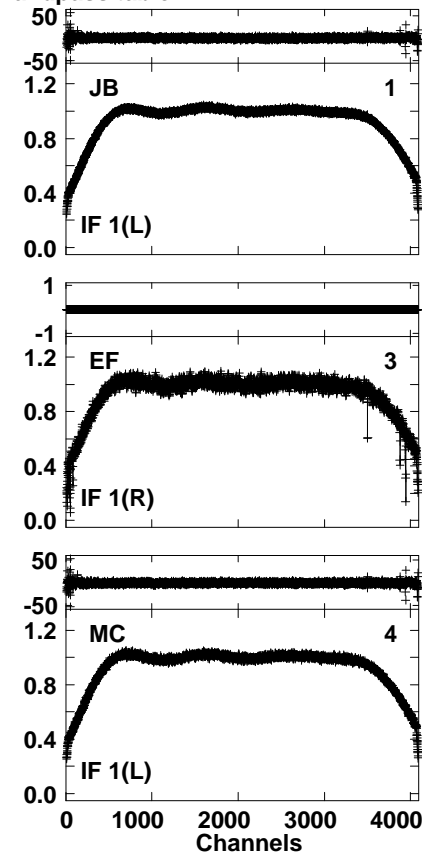

Plot file version 1 created 02-SEP-2023 16:18:09  
 EK052C 2.UVDATA.1  
 Freq = 6.0293 GHz, Bw = 4.000 MH Bandpass table # 1

Lower frame: BP ampl Top frame: BP phase  
 Bandpass table spectrum Antenna: \*  
 Timerange: 00/00:00:01 to 999/00:00:00

Plot file version 2 created 02-SEP-2023 16:18:09  
 EK052C 2.UVDATA.1  
 Freq = 6.0293 GHz, Bw = 4.000 MH Bandpass table # 1

Lower frame: BP ampl Top frame: BP phase  
 Bandpass table spectrum Antenna: \*  
 Timerange: 00/00:00:01 to 999/00:00:00