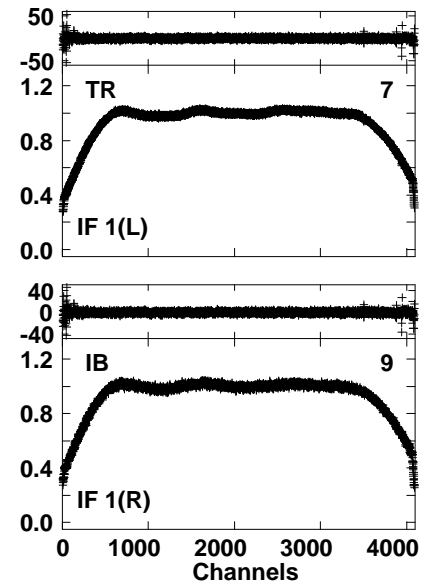

Plot file version 1 created 02-SEP-2023 16:18:09  
 EK052C 2.UVDATA.1  
 Freq = 6.0293 GHz, Bw = 4.000 MH Bandpass table # 1

Lower frame: BP ampl Top frame: BP phase  
 Bandpass table spectrum Antenna: \*  
 Timerange: 00/00:00:01 to 999/00:00:00

Plot file version 2 created 02-SEP-2023 16:18:09  
 EK052C 2.UVDATA.1  
 Freq = 6.0293 GHz, Bw = 4.000 MH Bandpass table # 1

Lower frame: BP ampl Top frame: BP phase  
 Bandpass table spectrum Antenna: \*  
 Timerange: 00/00:00:01 to 999/00:00:00