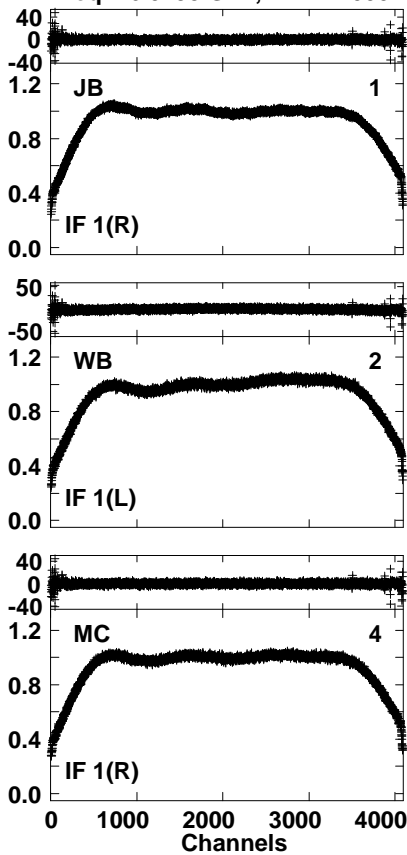

Plot file version 1 created 02-SEP-2023 16:18:09  
 EK052C 2.UVDATA.1  
 Freq = 6.0293 GHz, Bw = 4.000 MH Bandpass table # 1

Lower frame: BP ampl Top frame: BP phase  
 Bandpass table spectrum Antenna: \*  
 Timerange: 00/00:00:01 to 999/00:00:00

Plot file version 2 created 02-SEP-2023 16:18:09  
 EK052C 2.UVDATA.1  
 Freq = 6.0293 GHz, Bw = 4.000 MH Bandpass table # 1

Lower frame: BP ampl Top frame: BP phase  
 Bandpass table spectrum Antenna: \*  
 Timerange: 00/00:00:01 to 999/00:00:00