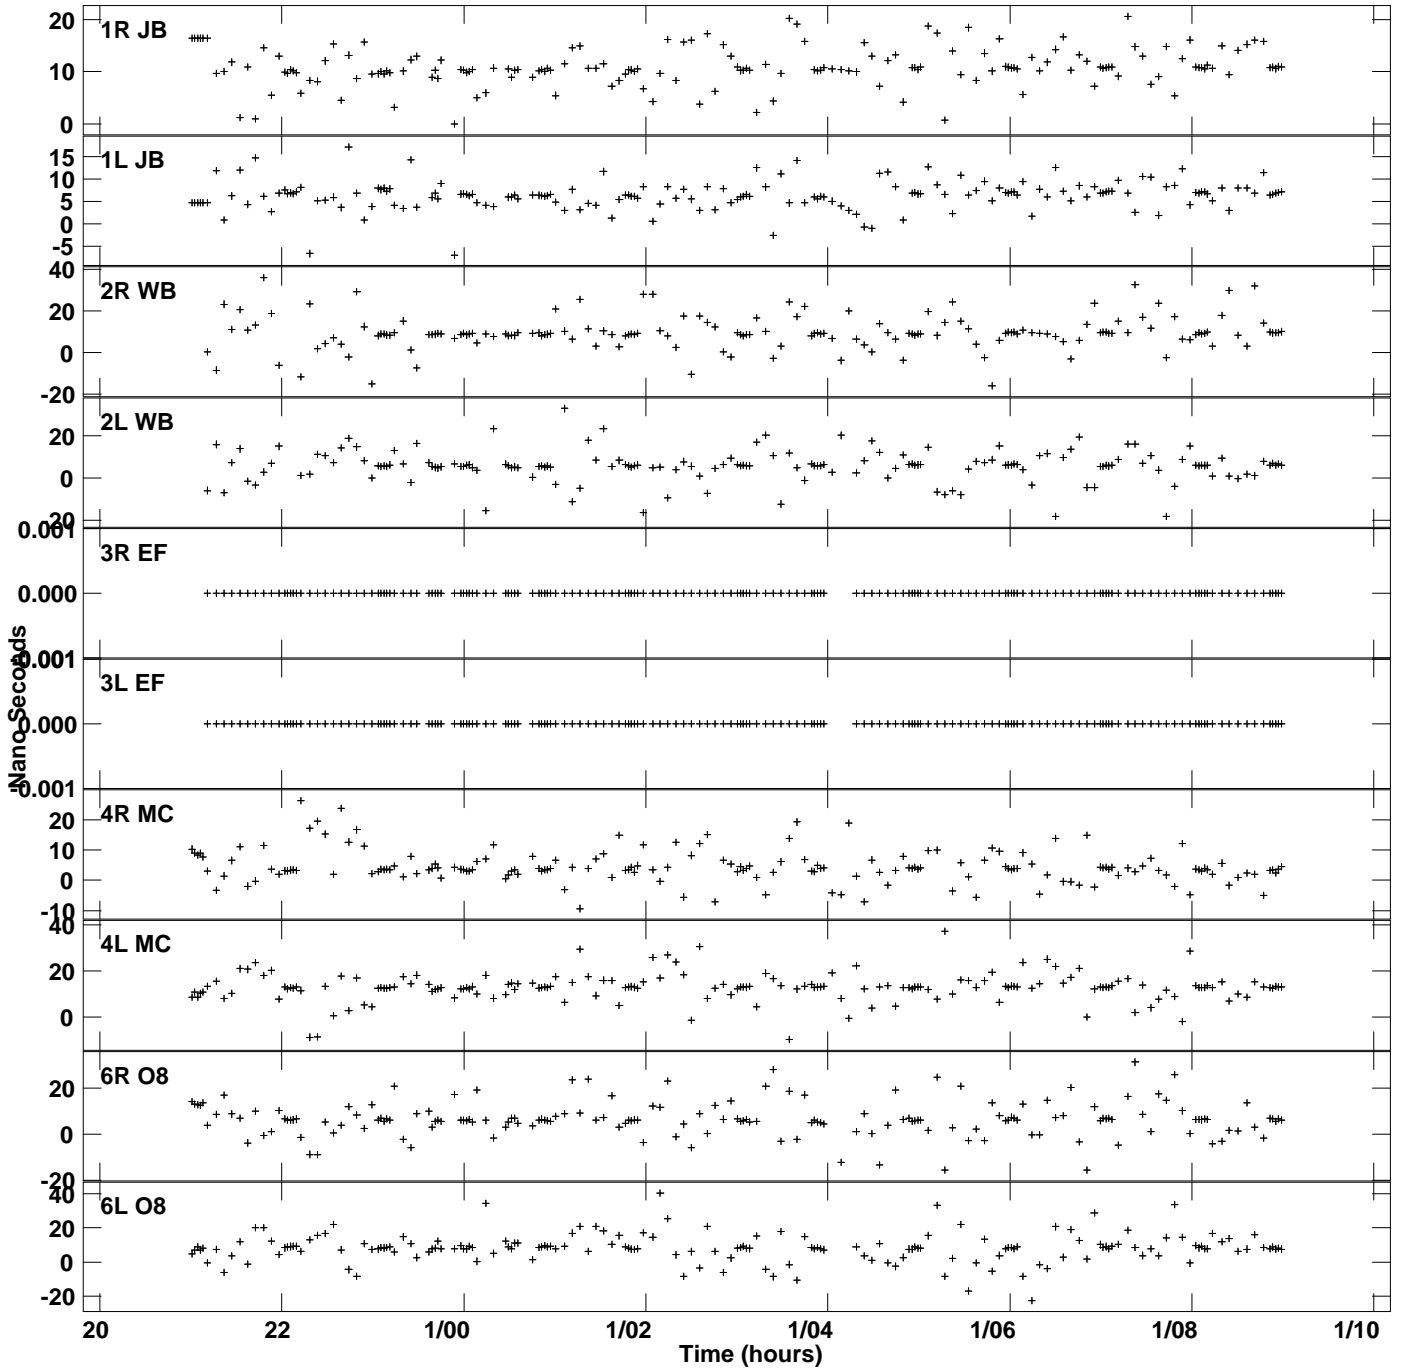

Plot file version 1 created 02-SEP-2023 16:18:10  
Delay vs UTC time for EK052C\_2.UVDATA.1  
SN 2 Rpol & Lpol IF 1

Plot file version 2 created 02-SEP-2023 16:18:10  
Delay vs UTC time for EK052C\_2.UVDATA.1  
SN 2 Rpol & Lpol IF 1