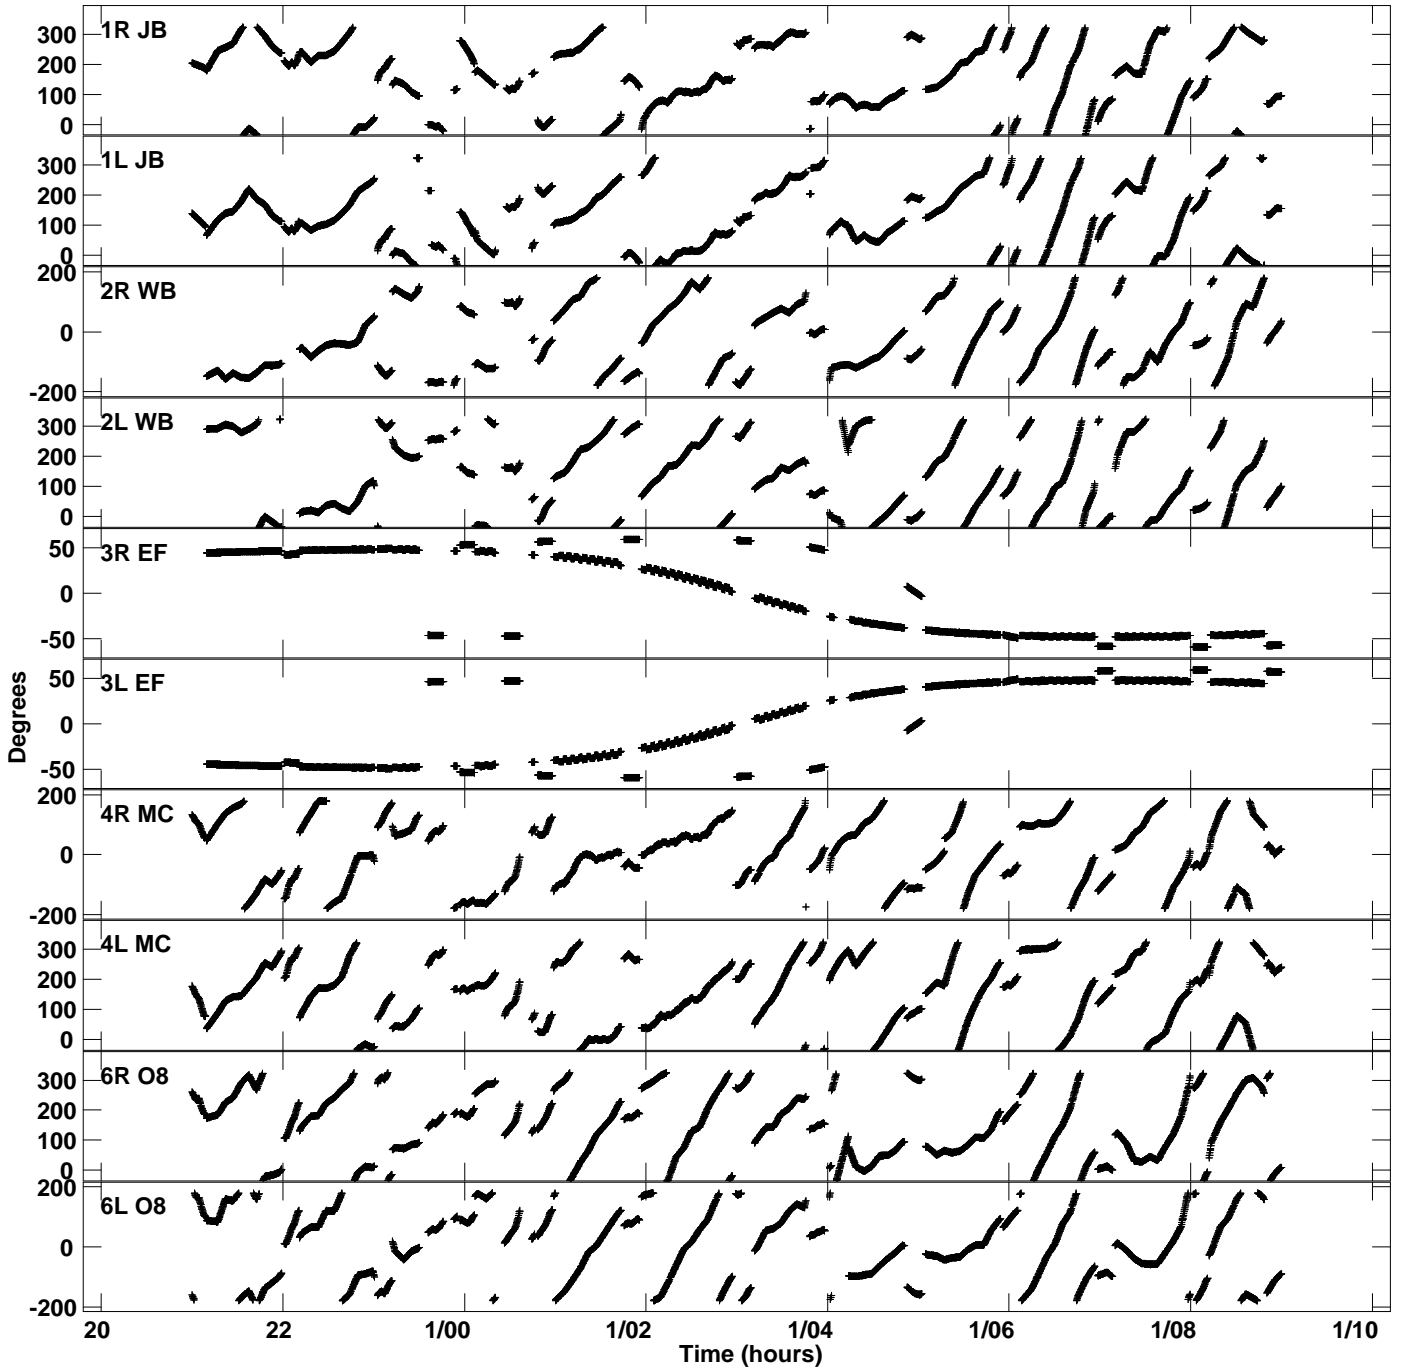

Plot file version 1 created 02-SEP-2023 16:18:10
Gain phs vs UTC time for EK052C_2.UVDATA.1
CL 3 Rpol & Lpol IF 1

Plot file version 2 created 02-SEP-2023 16:18:10
Gain phs vs UTC time for EK052C_2.UVDATA.1
CL 3 Rpol & Lpol IF 1