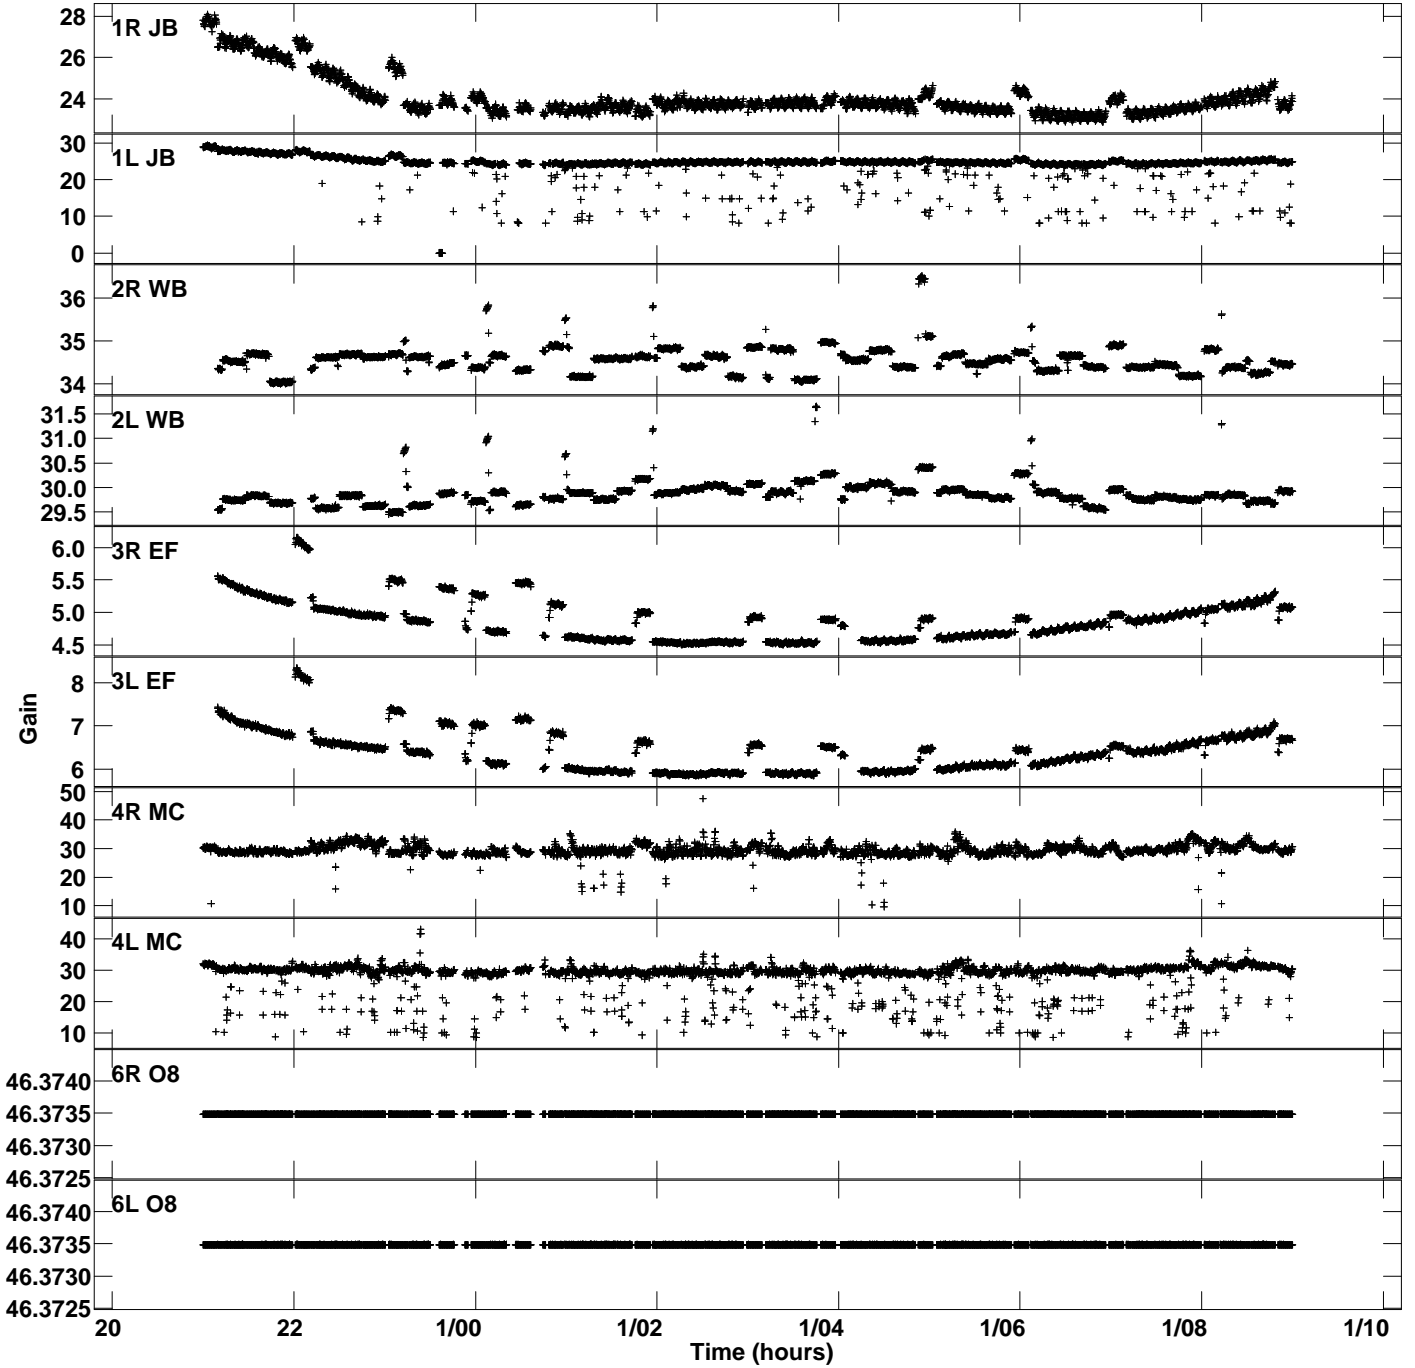

Plot file version 1 created 02-SEP-2023 16:01:16
Gain amp vs UTC time for EK052C_2.UVDATA.1
CL 2 Rpol & Lpol IF 1

Plot file version 2 created 02-SEP-2023 16:01:16
Gain amp vs UTC time for EK052C_2.UVDATA.1
CL 2 Rpol & Lpol IF 1