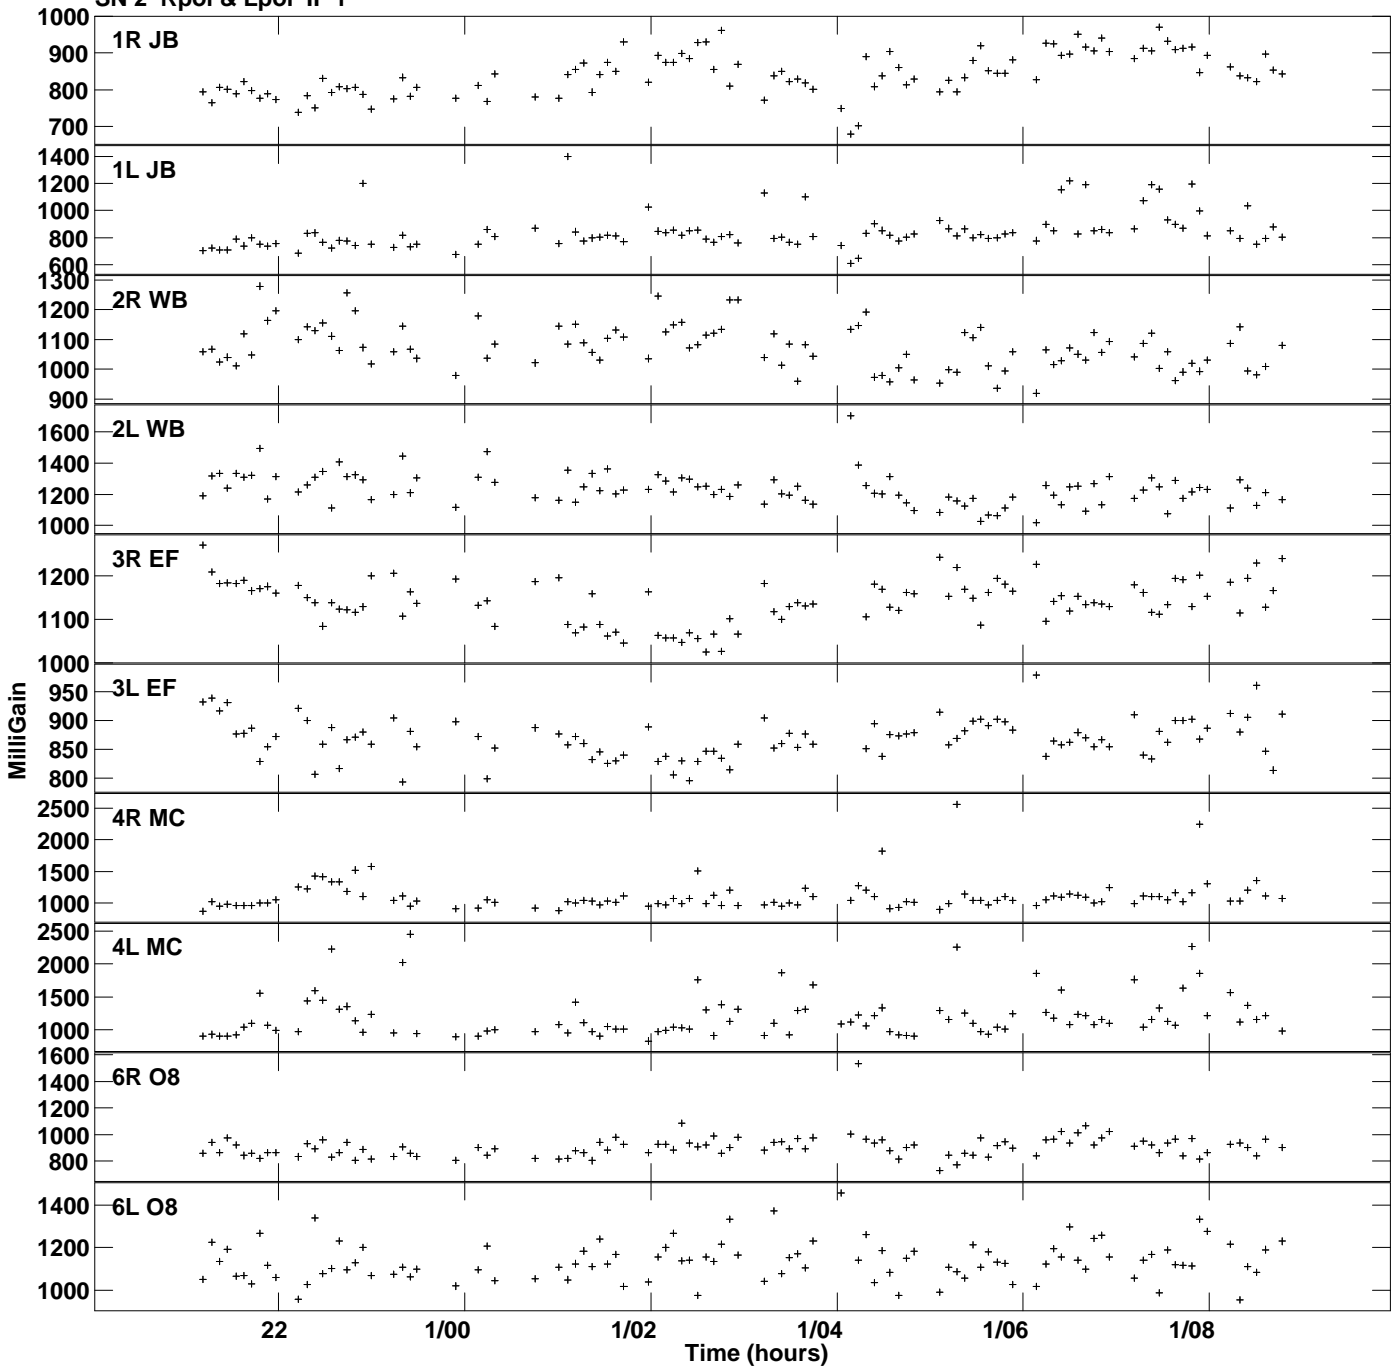

Plot file version 1 created 02-SEP-2023 17:01:06
Gain amp vs UTC time for J2003+3034.MULTI.1
SN 2 Rpol & Lpol IF 1

Plot file version 2 created 02-SEP-2023 17:01:06
Gain amp vs UTC time for J2003+3034.MULTI.1
SN 2 Rpol & Lpol IF 1