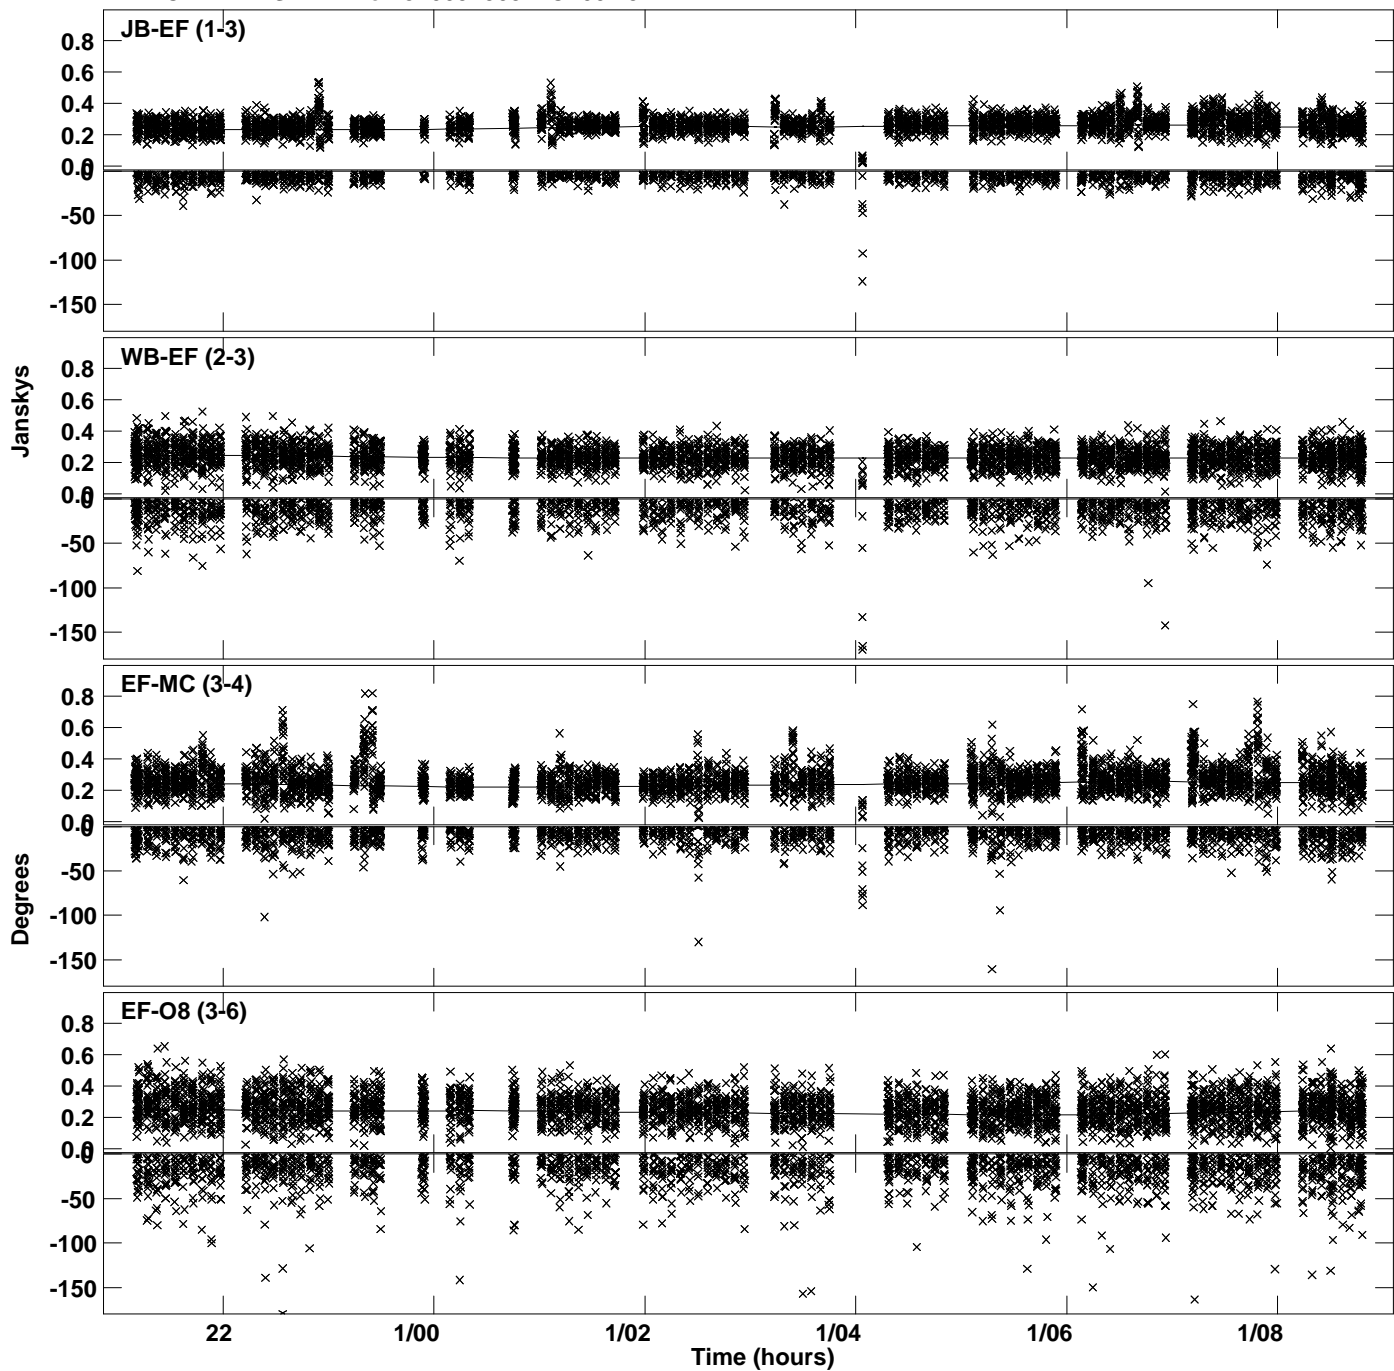

PLot file version 1 created 02-SEP-2023 17:01:20  
Amplitude andPhase vs Time for J2003+3034.MULTI.1 CL # 3  
IF 1 CHAN 1 STK LL of J2003+3034.ICL001.3

Plot file version 2 created 02-SEP-2023 17:01:20  
Amplitude andPhase vs Time for J2003+3034.MULTI.1 CL # 3  
IF 1 CHAN 1 STK LL of J2003+3034.ICL001.3

Plot file version 3 created 02-SEP-2023 17:01:20  
Amplitude andPhase vs Time for J2003+3034.MULTI.1 CL # 3  
IF 1 CHAN 1 STK RR of J2003+3034.ICL001.3

Plot file version 4 created 02-SEP-2023 17:01:20  
Amplitude andPhase vs Time for J2003+3034.MULTI.1 CL # 3  
IF 1 CHAN 1 STK RR of J2003+3034.ICL001.3