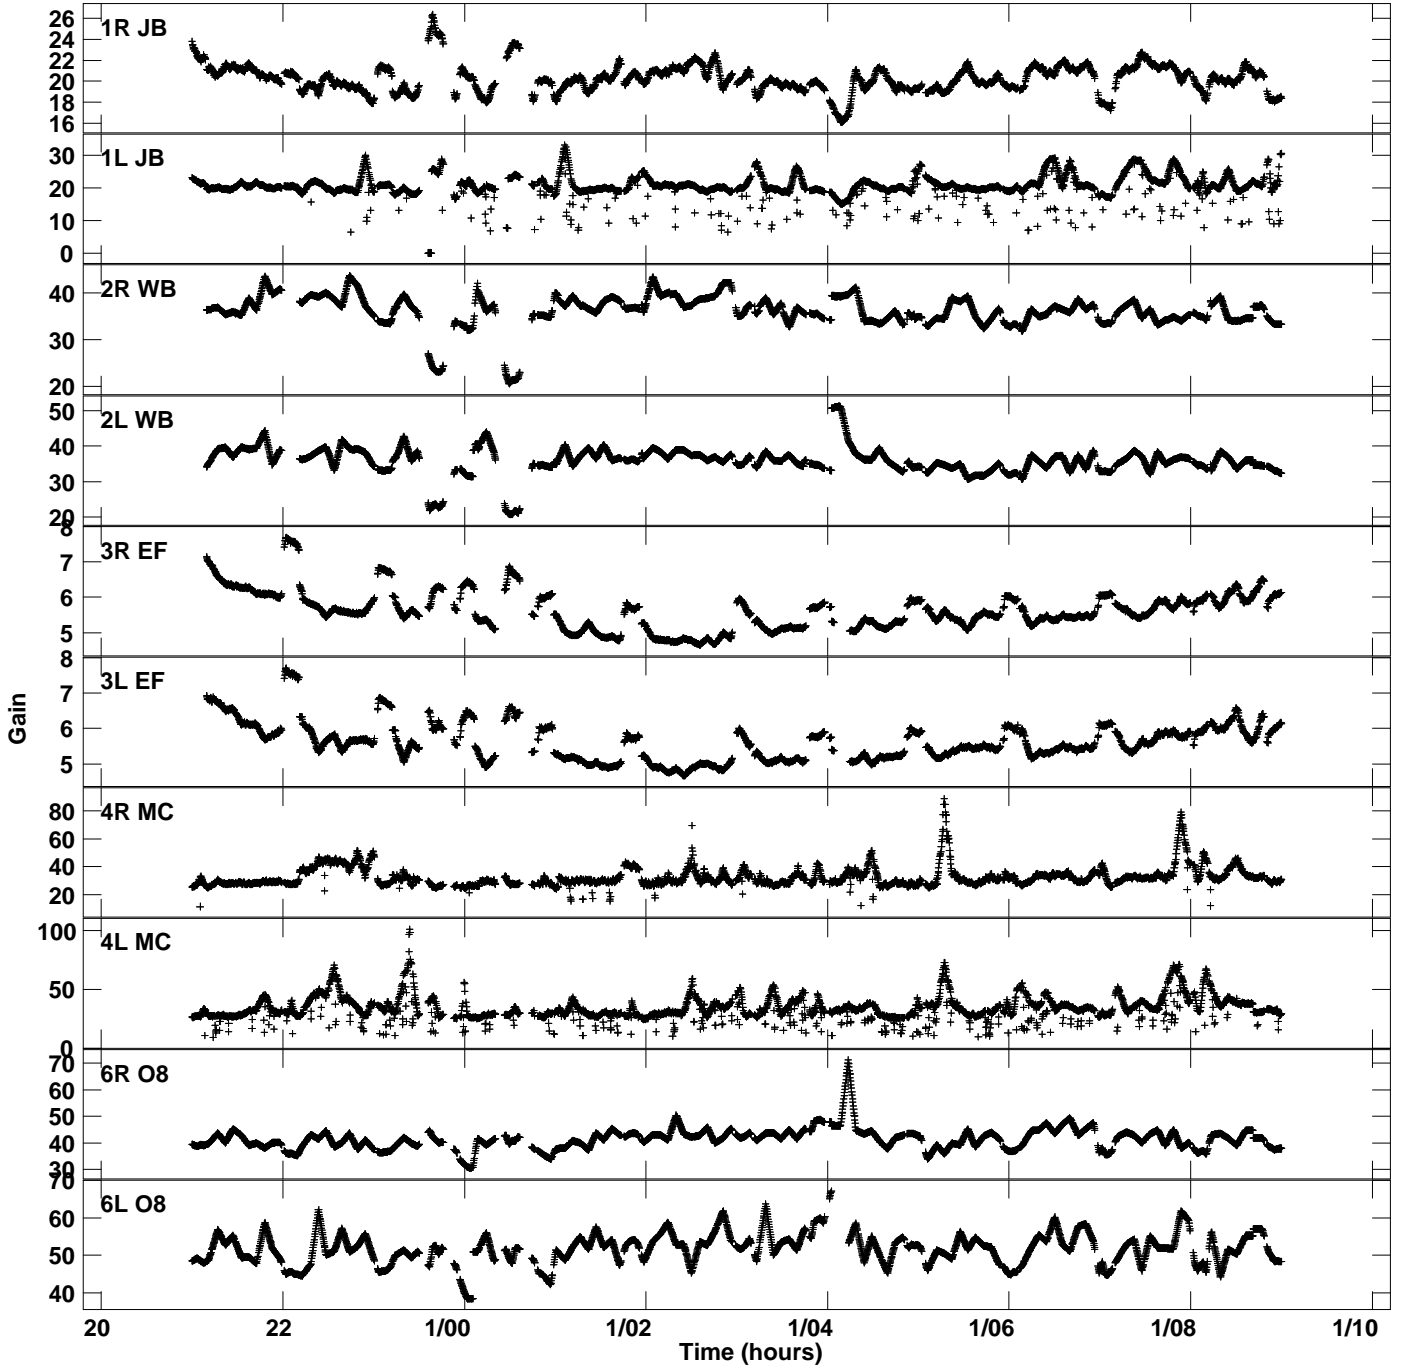

Plot file version 1 created 02-SEP-2023 17:01:33  
Gain amp vs UTC time for EK052C\_2.TMP.1  
CL 4 Rpol & Lpol IF 1

Plot file version 2 created 02-SEP-2023 17:01:33  
Gain amp vs UTC time for EK052C\_2.TMP.1  
CL 4 Rpol & Lpol IF 1