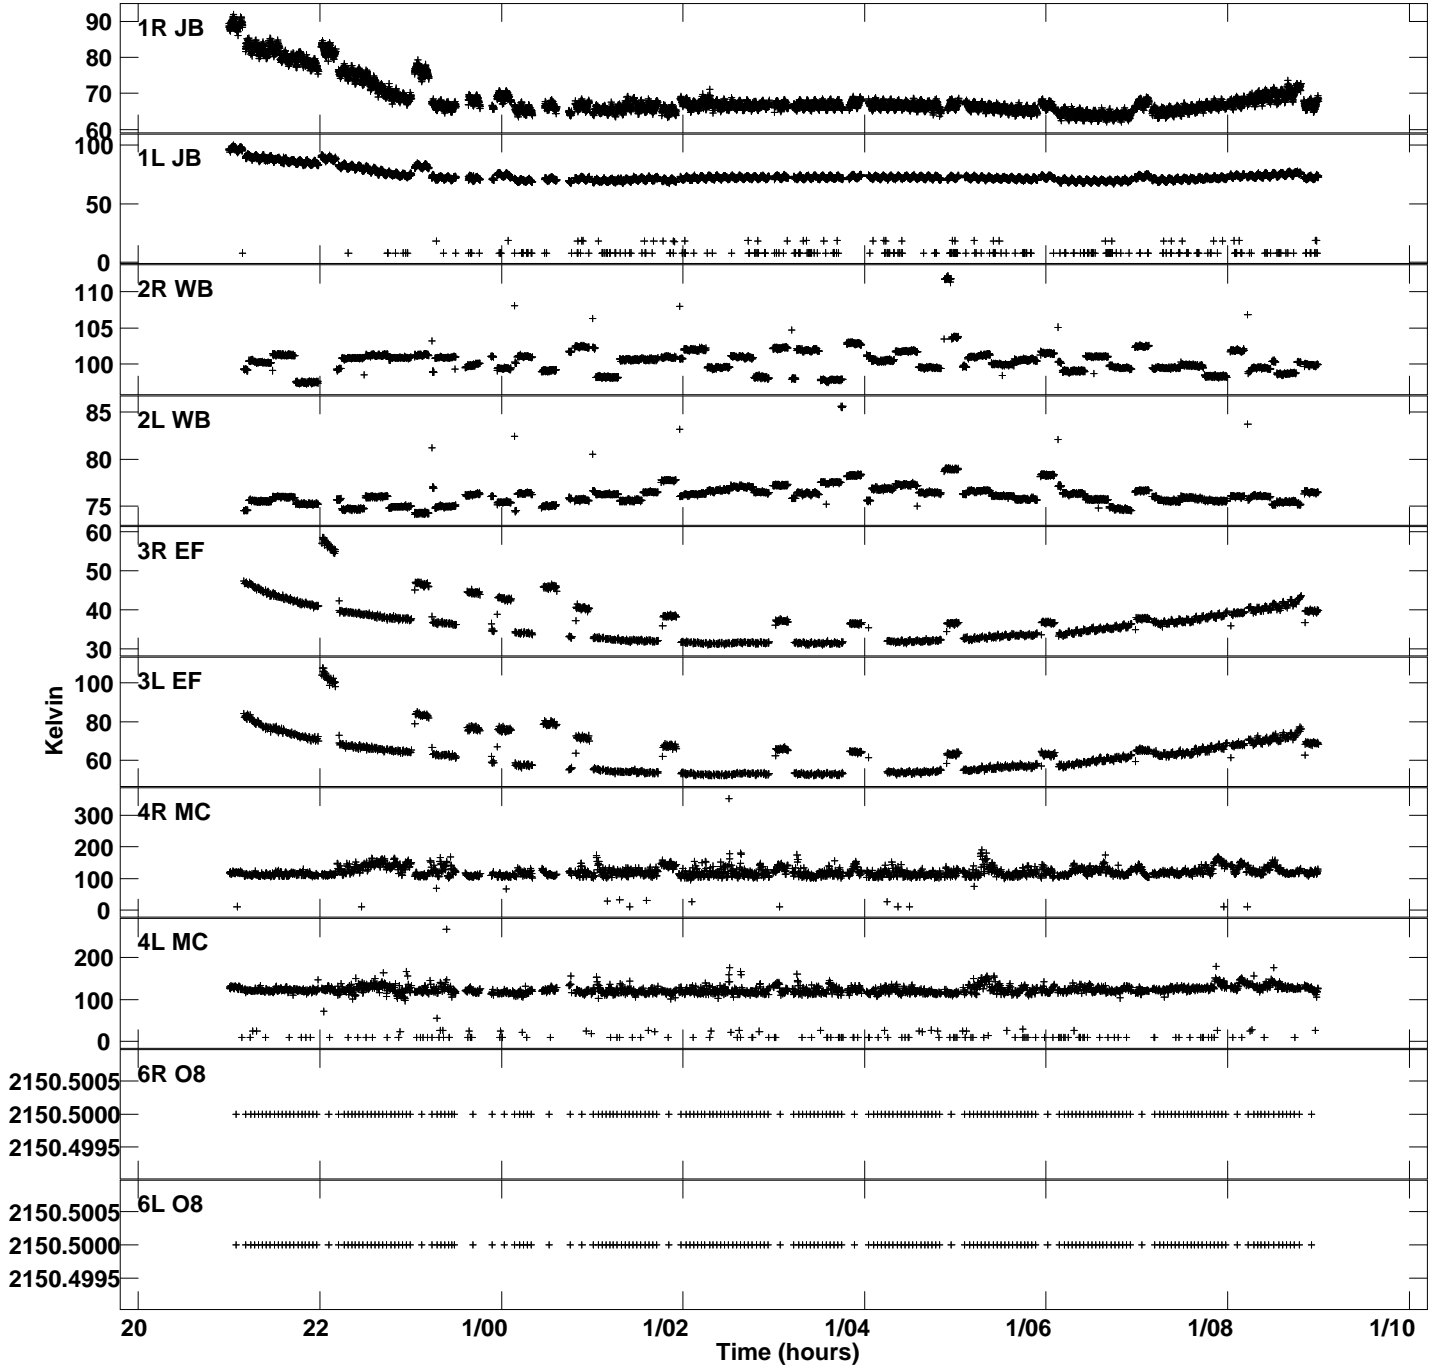

Plot file version 1 created 02-SEP-2023 16:01:14
Tsys vs UTC time for EK052C_2.UVDATA.1
TY 1 Rpol & Lpol IF 1

Plot file version 2 created 02-SEP-2023 16:01:14
Tsys vs UTC time for EK052C_2.UVDATA.1
TY 1 Rpol & Lpol IF 1