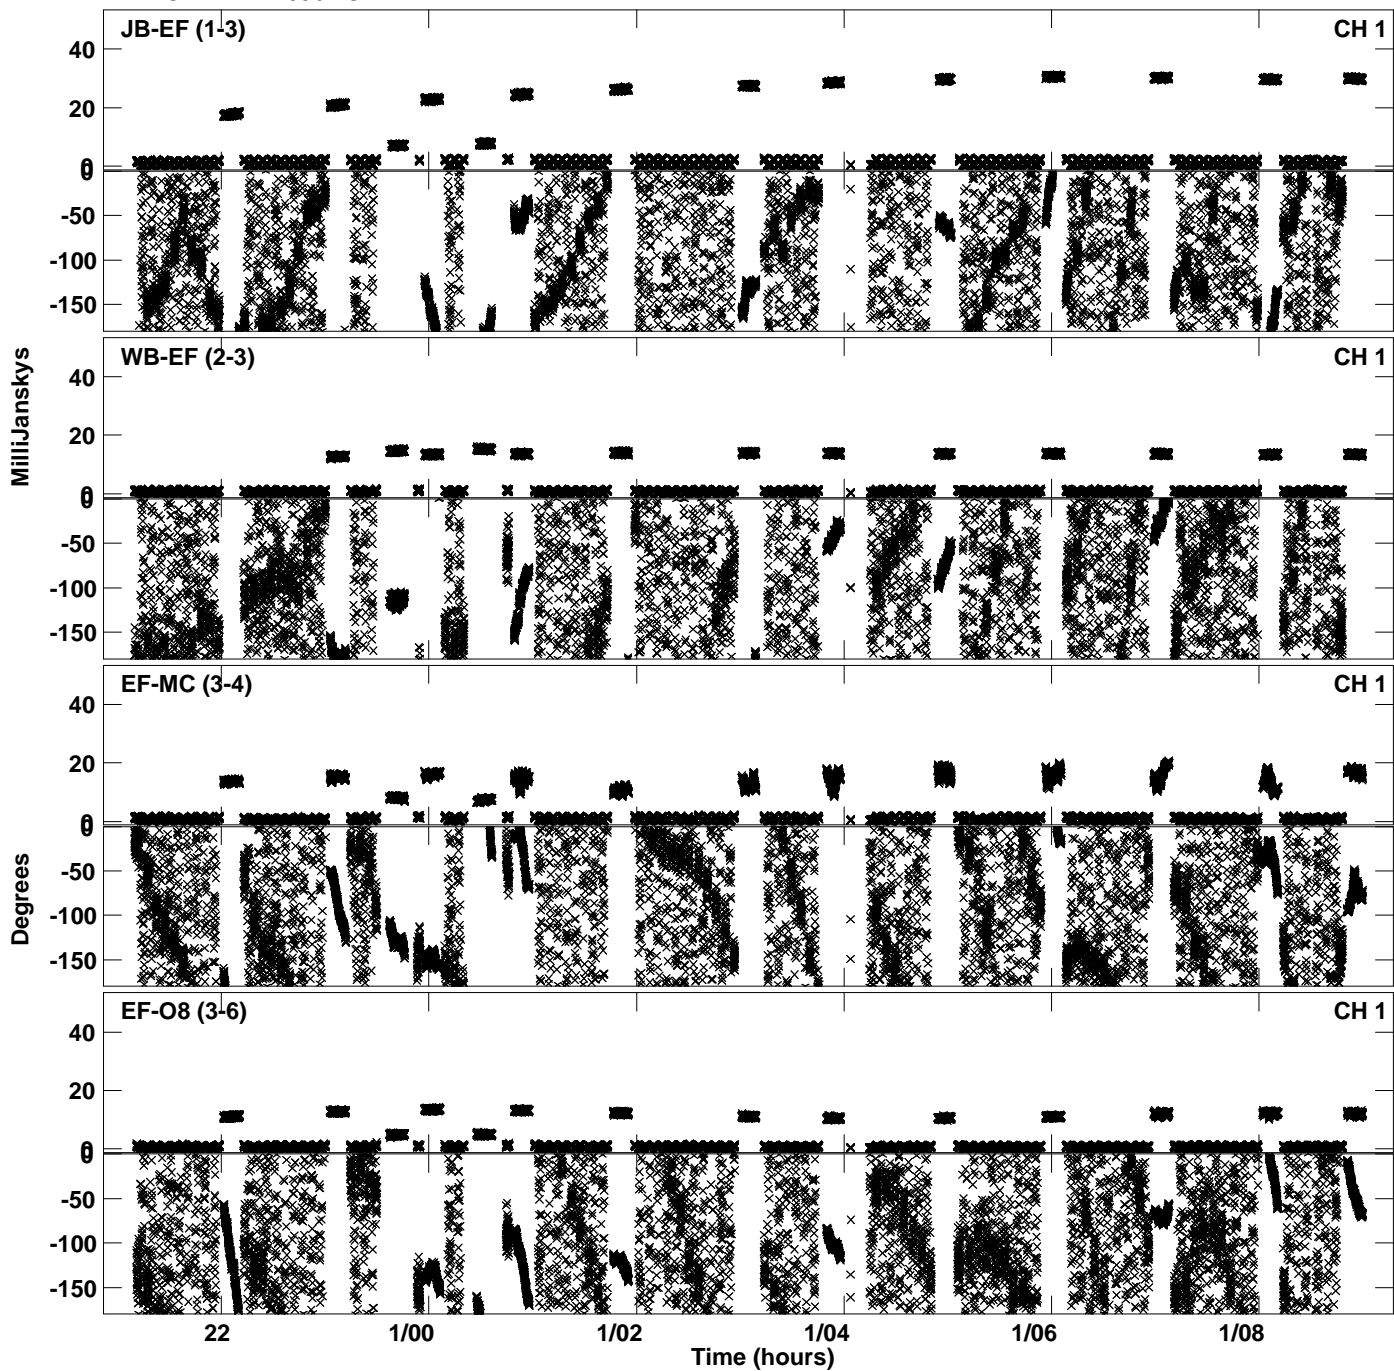

Plot file version 1 created 02-SEP-2023 13:44:48
Amplitude andPhase vs Time for EK052C 2.UVDATA.1 Vect aver.
IF 1 CHAN 1 - 4096 STK LL

Plot file version 2 created 02-SEP-2023 13:44:48
Amplitude andPhase vs Time for EK052C 2.UVDATA.1 Vect aver.
IF 1 CHAN 1 - 4096 STK LL

Plot file version 3 created 02-SEP-2023 13:53:43
Amplitude andPhase vs Time for EK052C 2.UVDATA.1 Vect aver.
IF 1 CHAN 1 - 4096 STK RR

Plot file version 4 created 02-SEP-2023 13:53:43
Amplitude andPhase vs Time for EK052C 2.UVDATA.1 Vect aver.
IF 1 CHAN 1 - 4096 STK RR