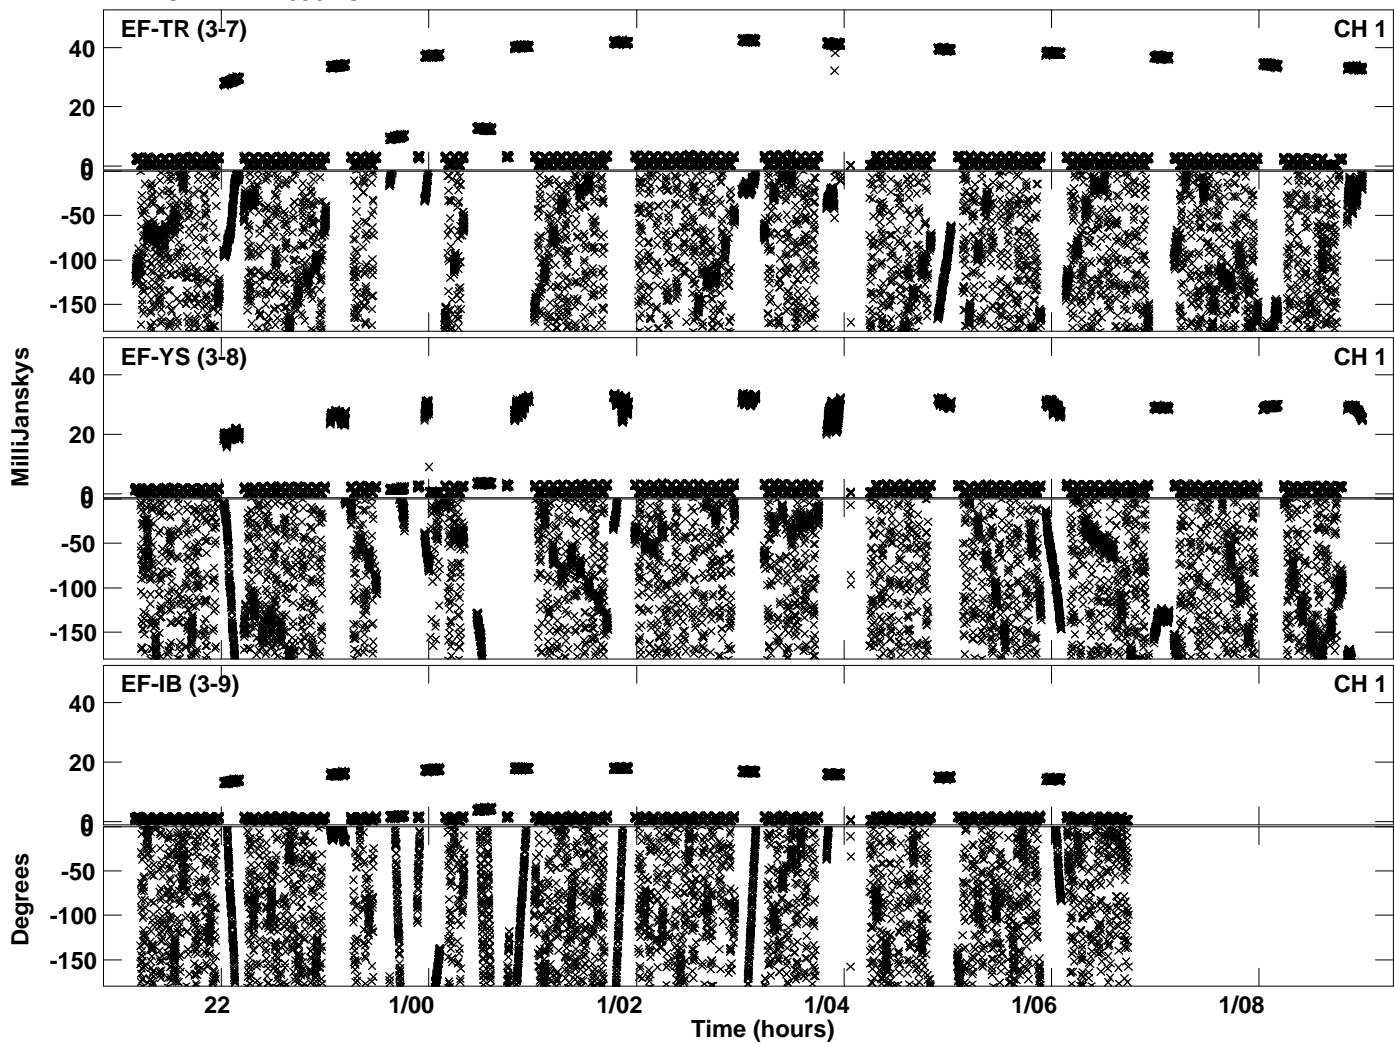

Plot file version 1 created 02-SEP-2023 13:44:48
Amplitude andPhase vs Time for EK052C 2.UVDATA.1 Vect aver.
IF 1 CHAN 1 - 4096 STK LL

Plot file version 2 created 02-SEP-2023 13:44:48
Amplitude andPhase vs Time for EK052C 2.UVDATA.1 Vect aver.
IF 1 CHAN 1 - 4096 STK LL

Plot file version 3 created 02-SEP-2023 13:53:43
Amplitude andPhase vs Time for EK052C 2.UVDATA.1 Vect aver.
IF 1 CHAN 1 - 4096 STK RR

Plot file version 4 created 02-SEP-2023 13:53:43
Amplitude andPhase vs Time for EK052C 2.UVDATA.1 Vect aver.
IF 1 CHAN 1 - 4096 STK RR