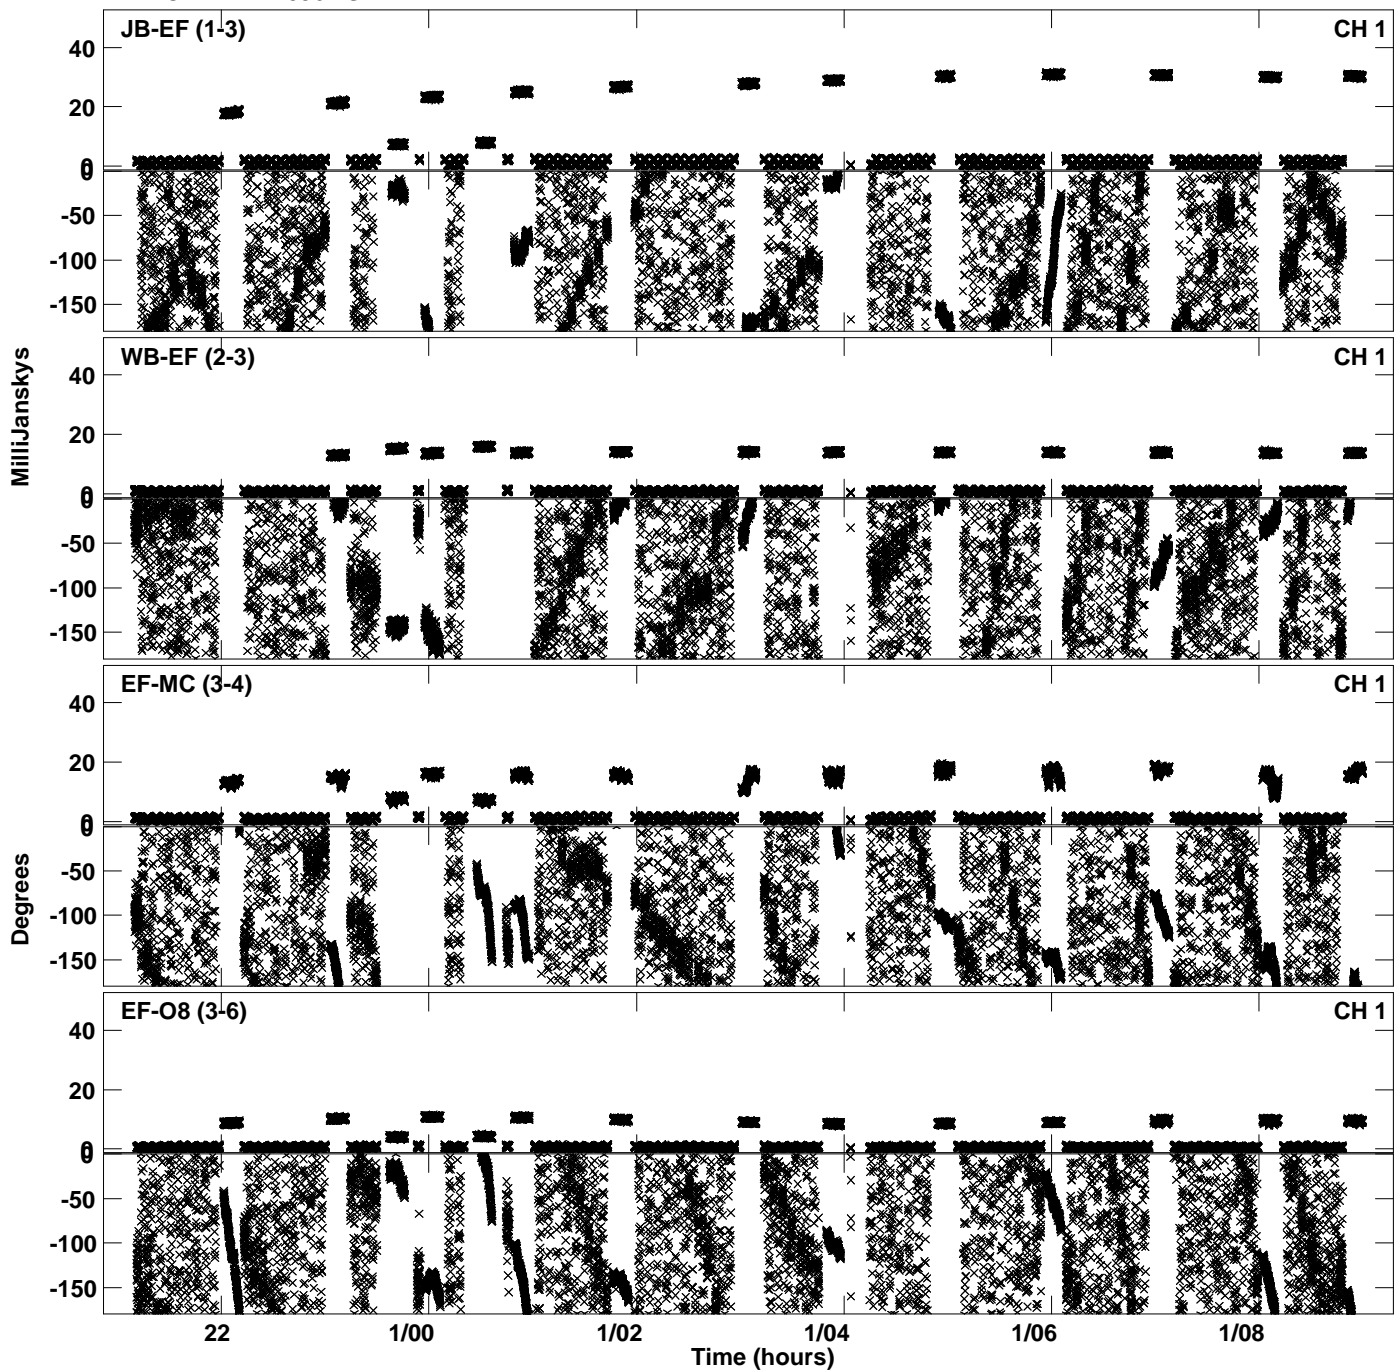

Plot file version 1 created 02-SEP-2023 13:44:48
Amplitude andPhase vs Time for EK052C 2.UVDATA.1 Vect aver.
IF 1 CHAN 1 - 4096 STK LL

Plot file version 2 created 02-SEP-2023 13:44:48
Amplitude andPhase vs Time for EK052C 2.UVDATA.1 Vect aver.
IF 1 CHAN 1 - 4096 STK LL

Plot file version 3 created 02-SEP-2023 13:53:43
Amplitude andPhase vs Time for EK052C 2.UVDATA.1 Vect aver.
IF 1 CHAN 1 - 4096 STK RR

Plot file version 4 created 02-SEP-2023 13:53:43
Amplitude andPhase vs Time for EK052C 2.UVDATA.1 Vect aver.
IF 1 CHAN 1 - 4096 STK RR