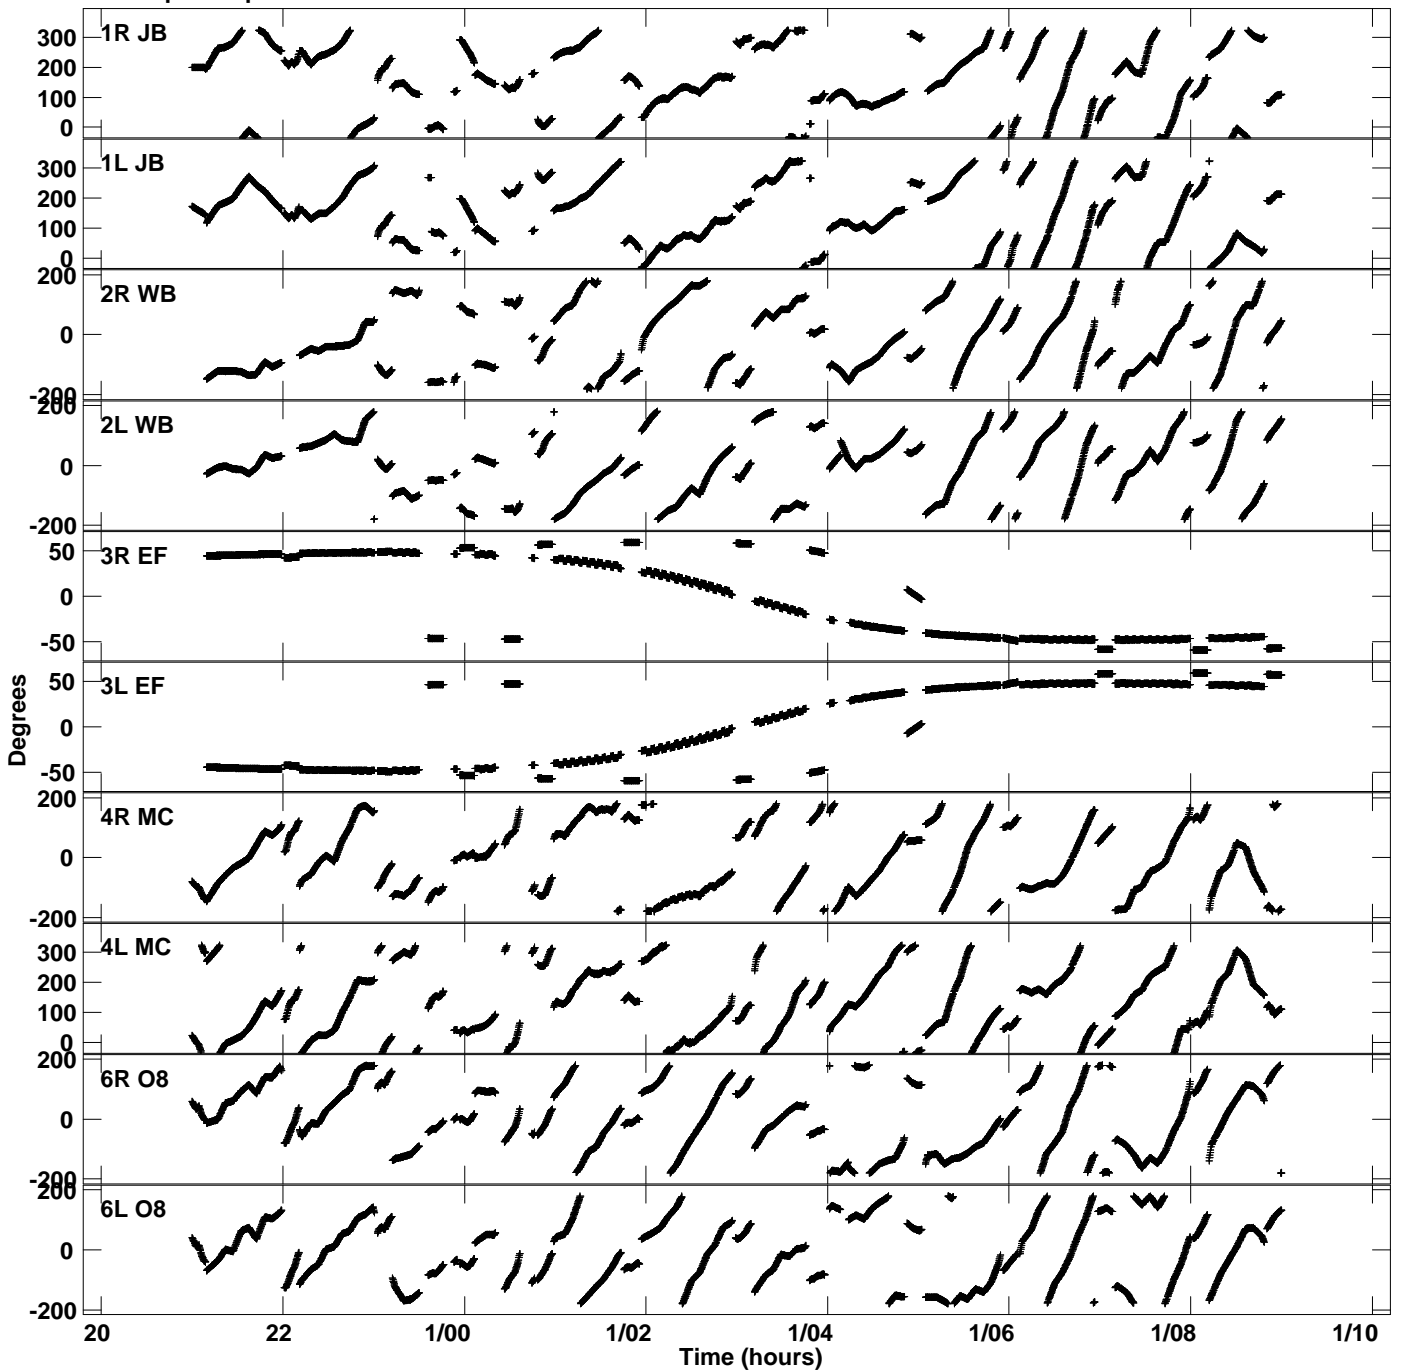

Plot file version 1 created 05-SEP-2023 12:51:39  
Gain phs vs UTC time for EK052C\_3.UVDATA.1  
CL 3 Rpol & Lpol IF 1

Plot file version 2 created 05-SEP-2023 12:51:39  
Gain phs vs UTC time for EK052C\_3.UVDATA.1  
CL 3 Rpol & Lpol IF 1