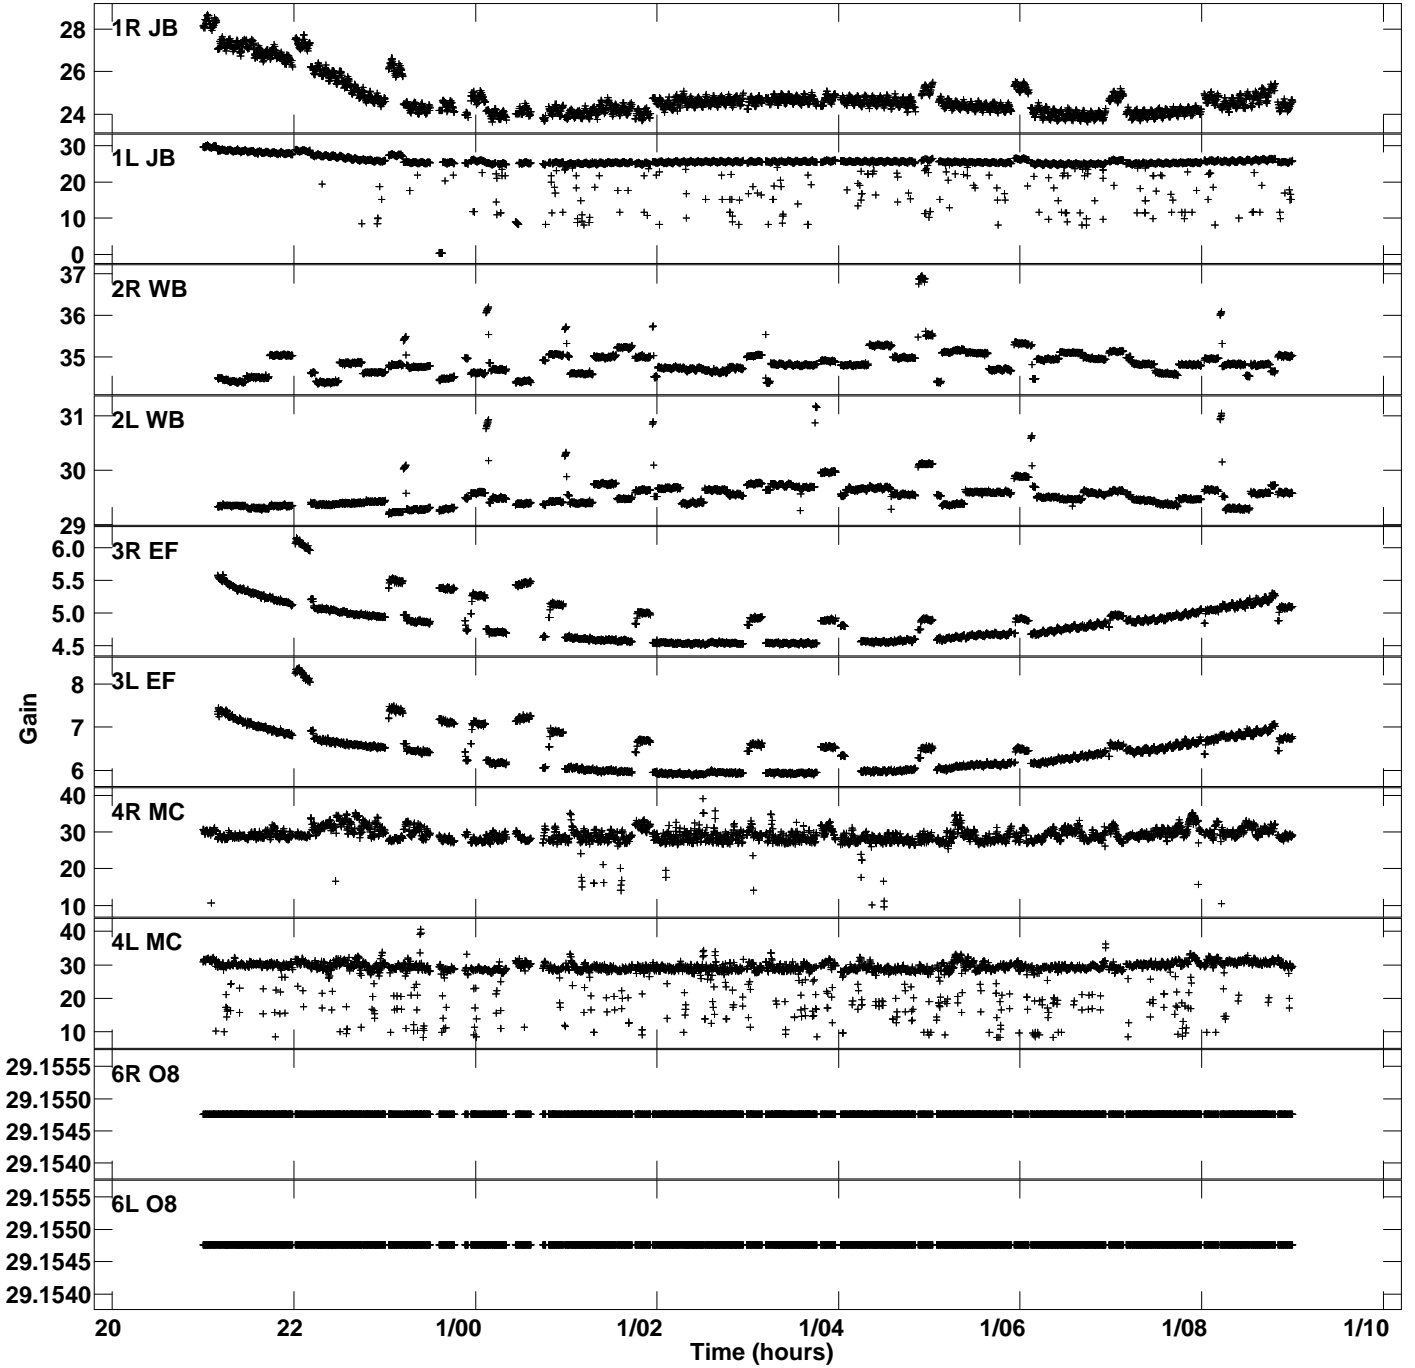

Plot file version 1 created 05-SEP-2023 12:35:01
Gain amp vs UTC time for EK052C_3.UVDATA.1
CL 2 Rpol & Lpol IF 1

Plot file version 2 created 05-SEP-2023 12:35:01
Gain amp vs UTC time for EK052C_3.UVDATA.1
CL 2 Rpol & Lpol IF 1