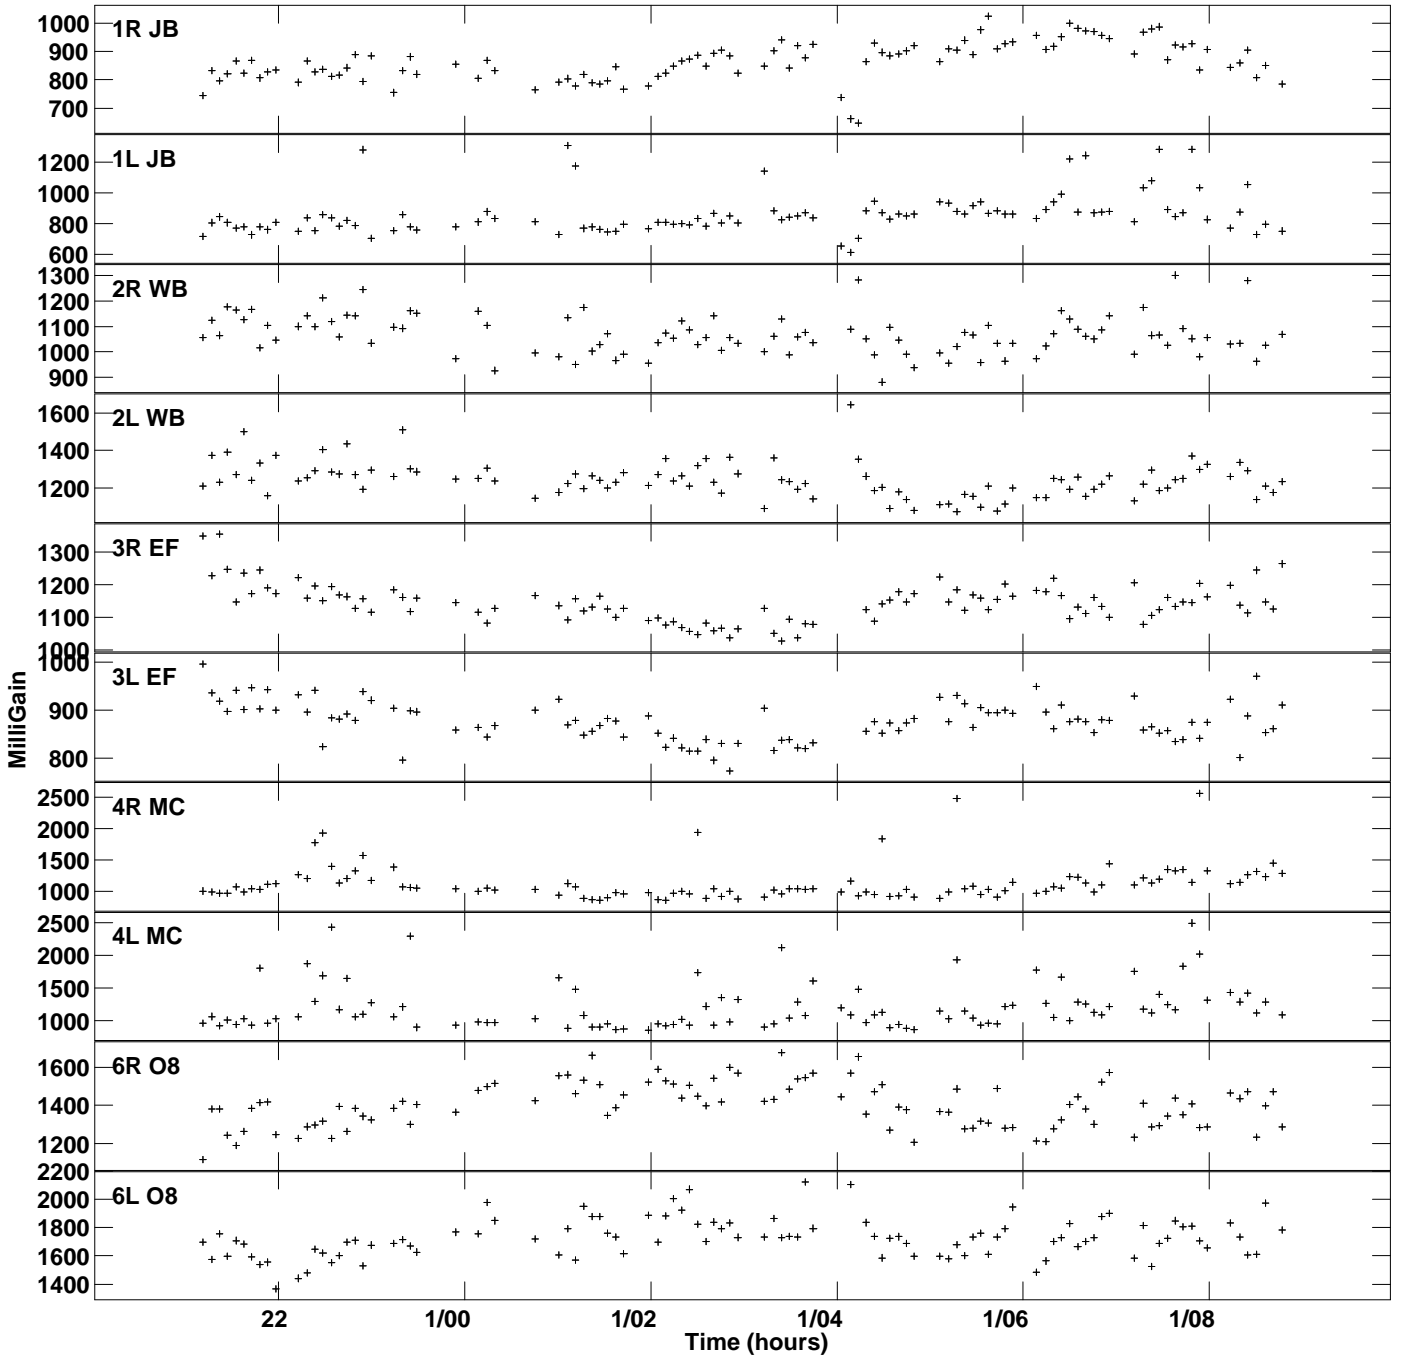

Plot file version 1 created 05-SEP-2023 13:38:47
Gain amp vs UTC time for J2003+3034.MULTI.1
SN 2 Rpol & Lpol IF 1

Plot file version 2 created 05-SEP-2023 13:38:47
Gain amp vs UTC time for J2003+3034.MULTI.1
SN 2 Rpol & Lpol IF 1