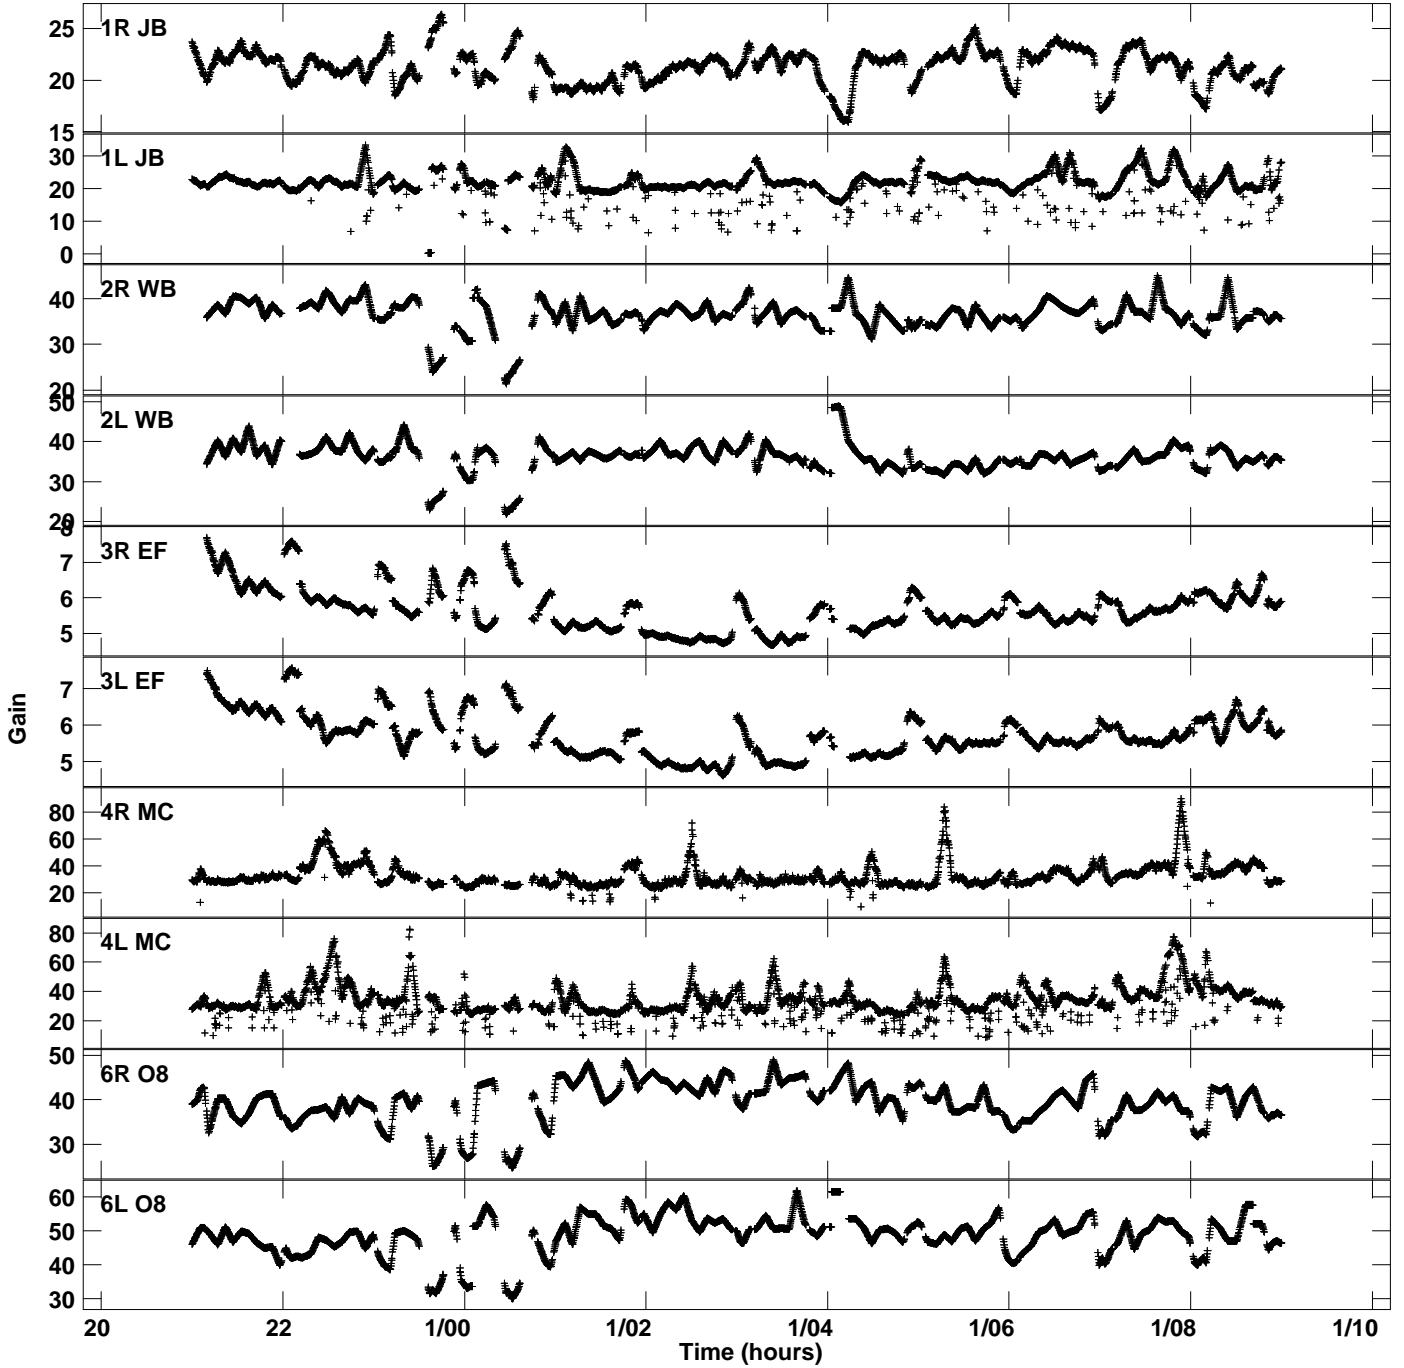

Plot file version 1 created 05-SEP-2023 13:39:15
Gain amp vs UTC time for EK052C_3.TMP.1
CL 4 Rpol & Lpol IF 1

Plot file version 2 created 05-SEP-2023 13:39:15
Gain amp vs UTC time for EK052C_3.TMP.1
CL 4 Rpol & Lpol IF 1