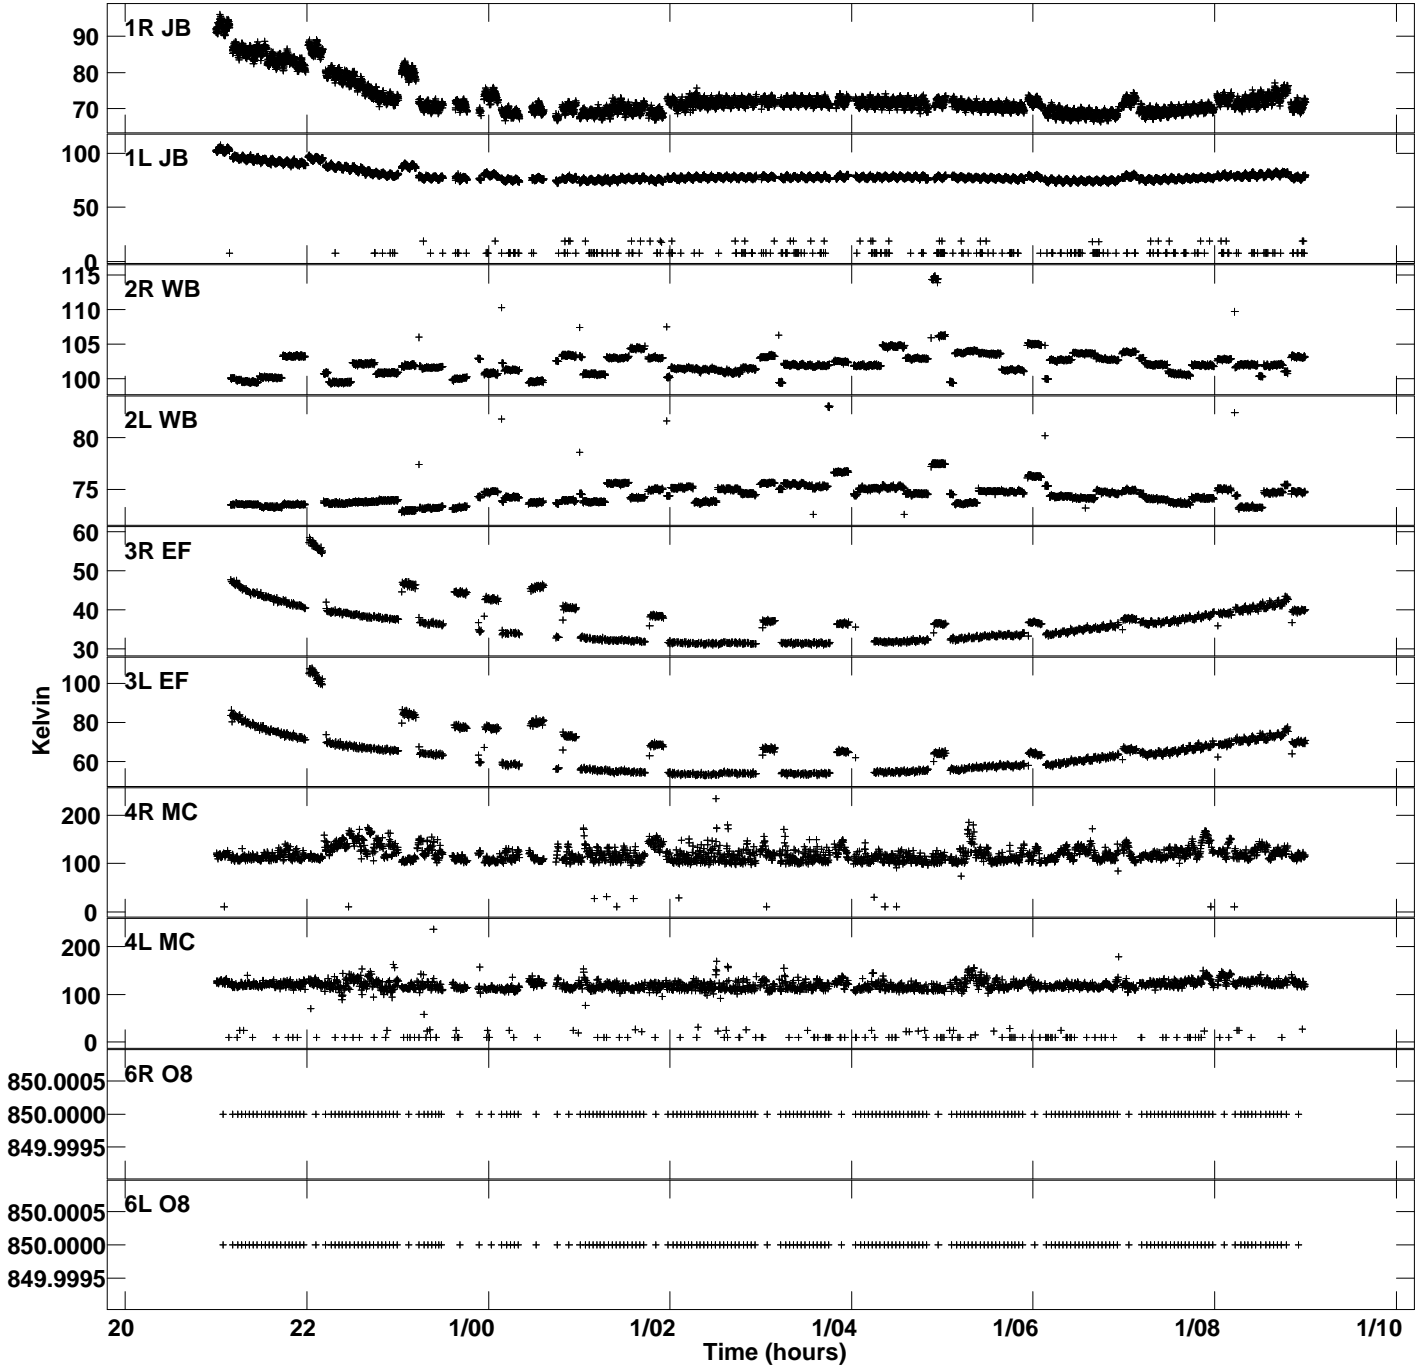

Plot file version 1 created 05-SEP-2023 12:34:59
Tsys vs UTC time for EK052C_3.UVDATA.1
TY 1 Rpol & Lpol IF 1

Plot file version 2 created 05-SEP-2023 12:34:59
Tsys vs UTC time for EK052C_3.UVDATA.1
TY 1 Rpol & Lpol IF 1