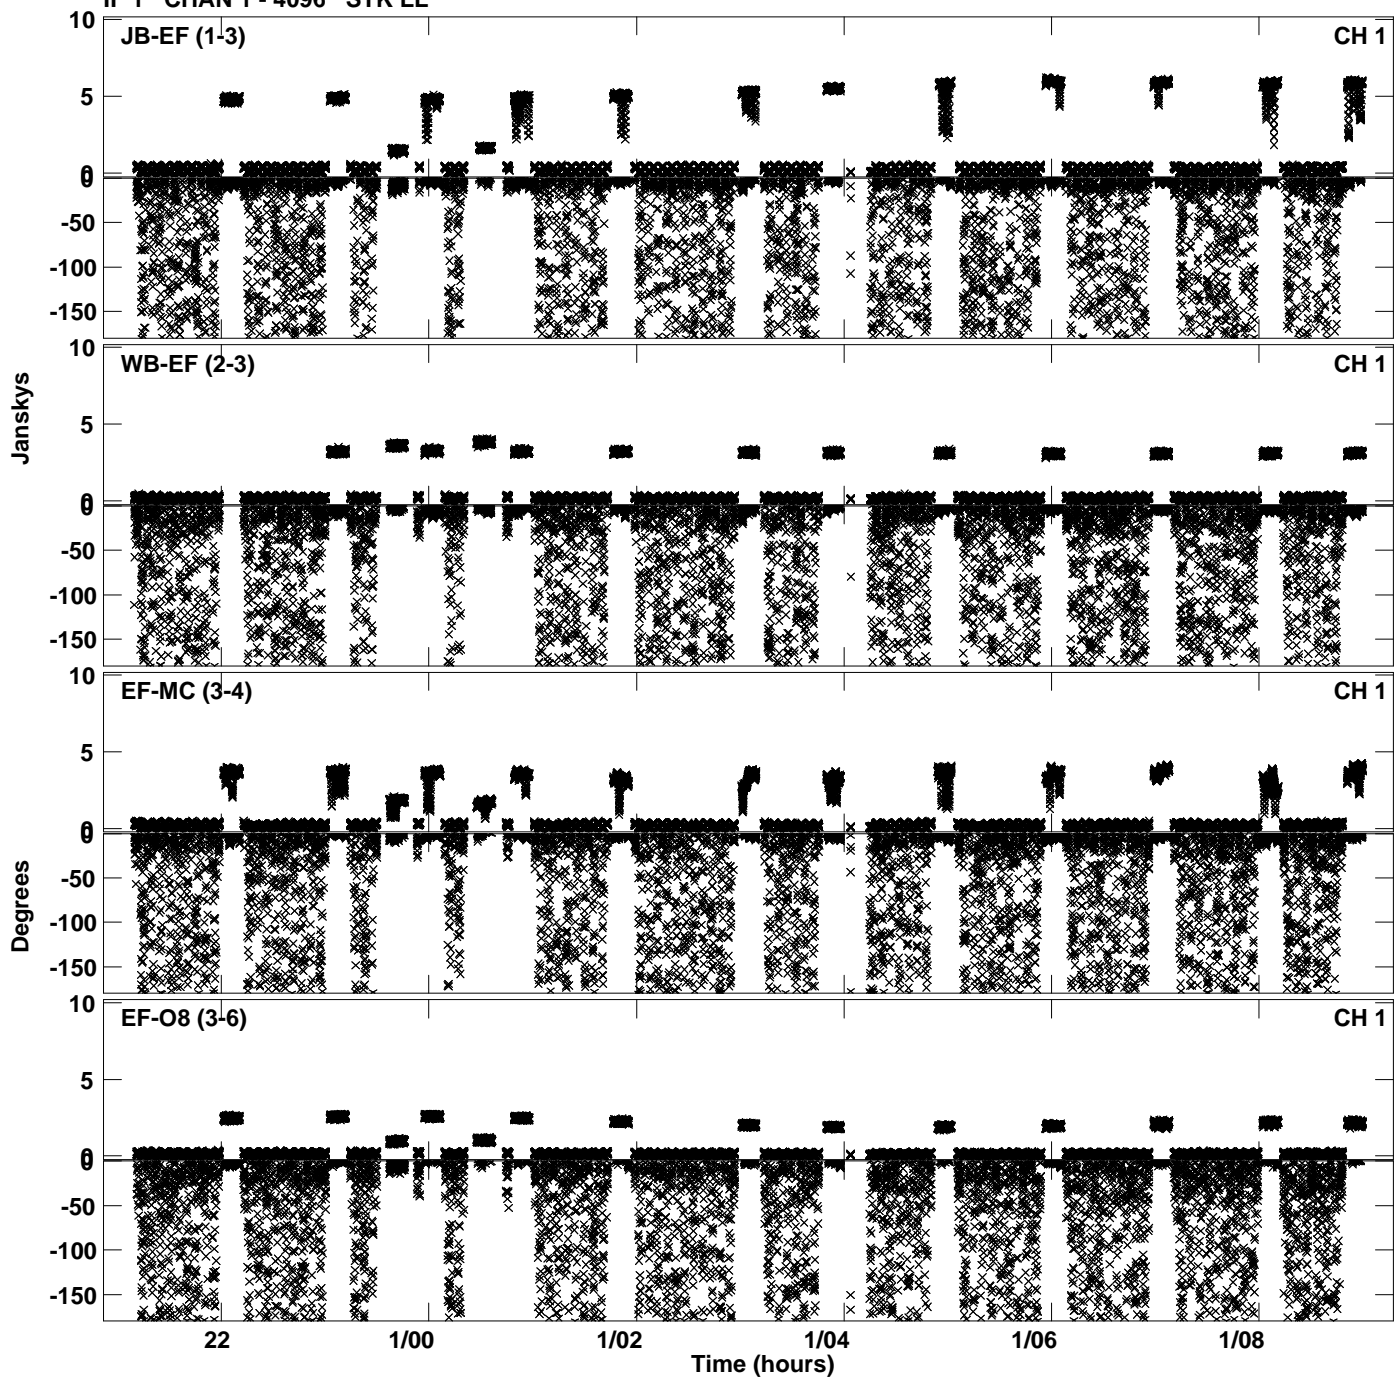

Plot file version 1 created 05-SEP-2023 13:12:11
Amplitude andPhase vs Time for EK052C 3.UVDATA.1 Vect aver. CL # 3
IF 1 CHAN 1 - 4096 STK LL

Plot file version 2 created 05-SEP-2023 13:12:11
Amplitude andPhase vs Time for EK052C 3.UVDATA.1 Vect aver. CL # 3
IF 1 CHAN 1 - 4096 STK LL

Plot file version 3 created 05-SEP-2023 13:24:45
Amplitude andPhase vs Time for EK052C 3.UVDATA.1 Vect aver. CL # 3
IF 1 CHAN 1 - 4096 STK RR

Plot file version 4 created 05-SEP-2023 13:24:45
Amplitude andPhase vs Time for EK052C 3.UVDATA.1 Vect aver. CL # 3
IF 1 CHAN 1 - 4096 STK RR