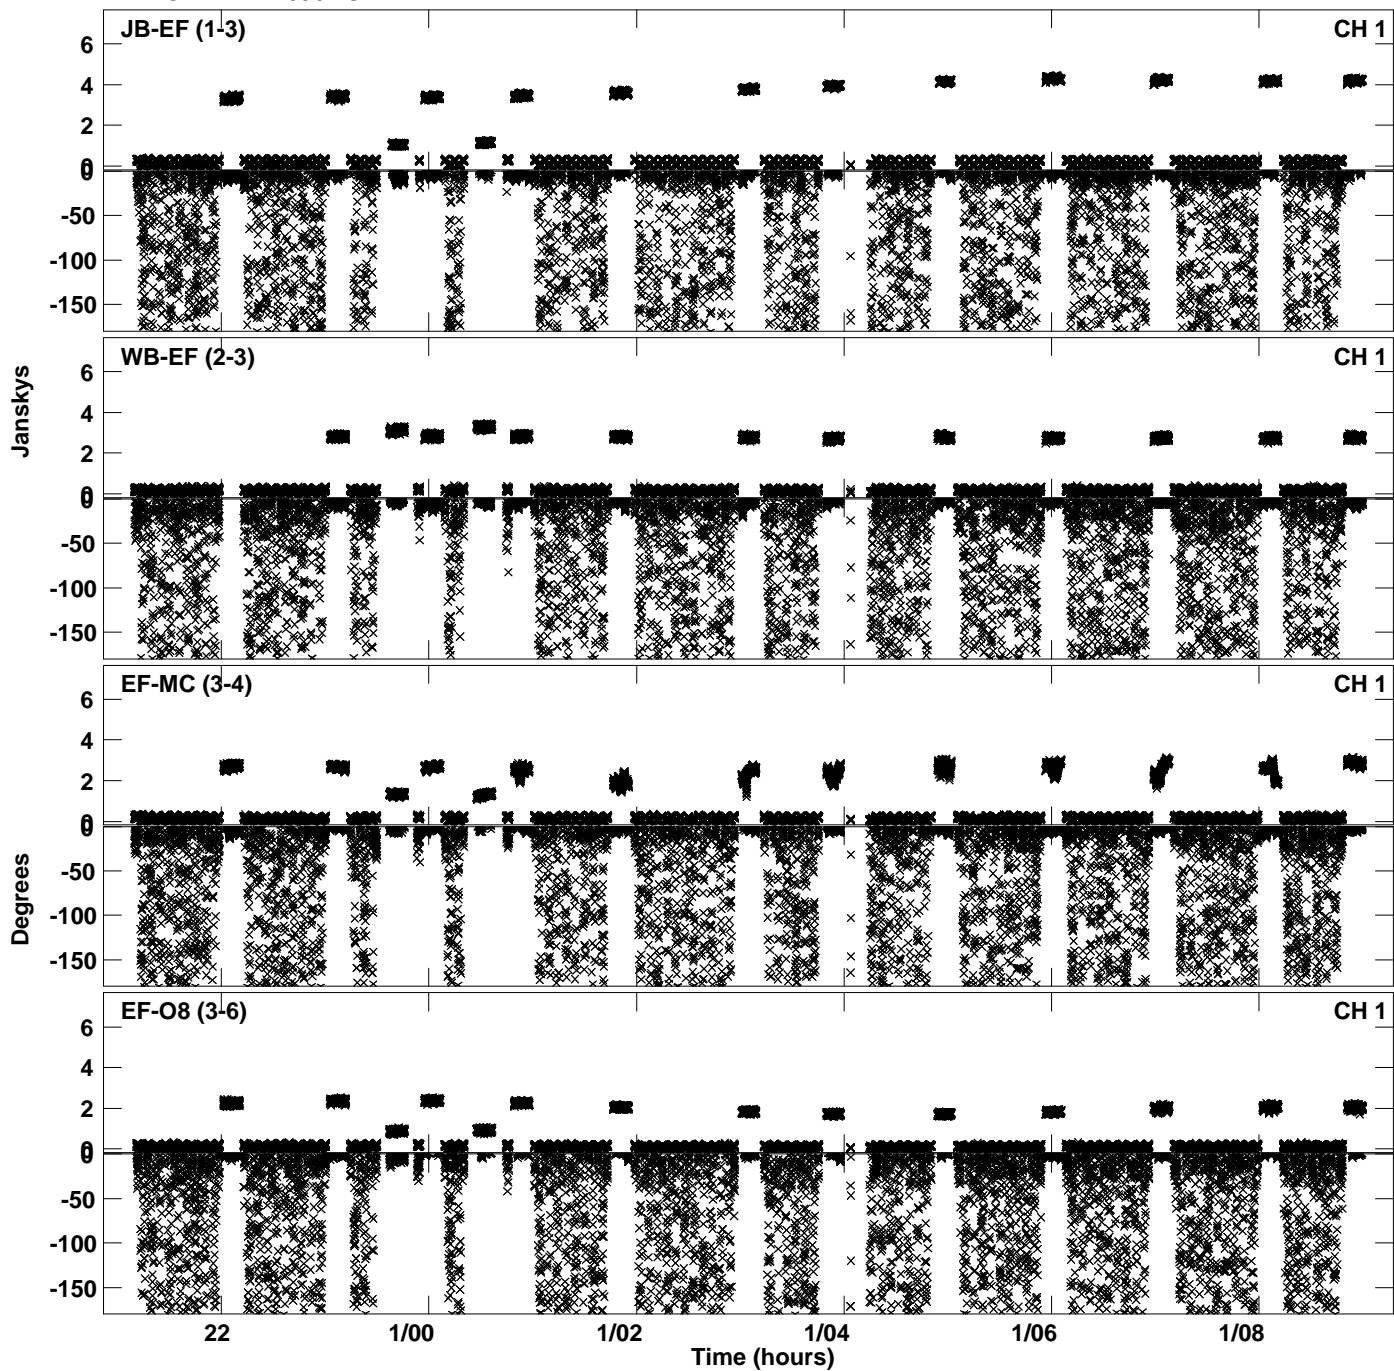

Plot file version 1 created 05-SEP-2023 13:12:11
Amplitude andPhase vs Time for EK052C 3.UVDATA.1 Vect aver. CL # 3
IF 1 CHAN 1 - 4096 STK LL

Plot file version 2 created 05-SEP-2023 13:12:11
Amplitude andPhase vs Time for EK052C 3.UVDATA.1 Vect aver. CL # 3
IF 1 CHAN 1 - 4096 STK LL

Plot file version 3 created 05-SEP-2023 13:24:45
Amplitude andPhase vs Time for EK052C 3.UVDATA.1 Vect aver. CL # 3
IF 1 CHAN 1 - 4096 STK RR

Plot file version 4 created 05-SEP-2023 13:24:45
Amplitude andPhase vs Time for EK052C 3.UVDATA.1 Vect aver. CL # 3
IF 1 CHAN 1 - 4096 STK RR