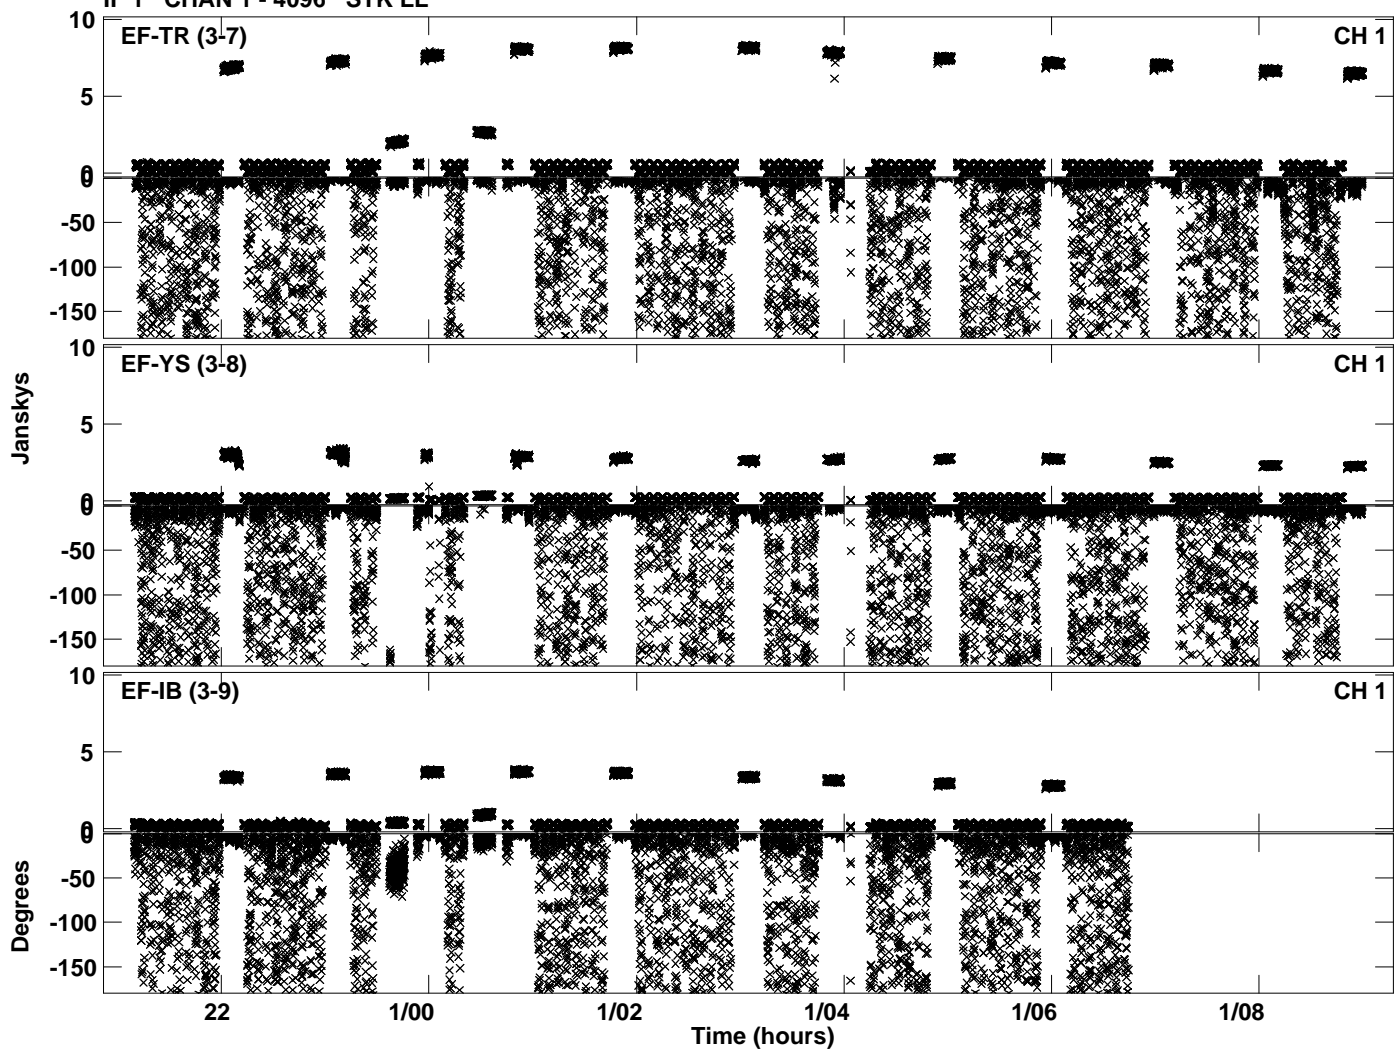

Plot file version 1 created 05-SEP-2023 13:12:11
Amplitude andPhase vs Time for EK052C 3.UVDATA.1 Vect aver. CL # 3
IF 1 CHAN 1 - 4096 STK LL

Plot file version 2 created 05-SEP-2023 13:12:11
Amplitude andPhase vs Time for EK052C 3.UVDATA.1 Vect aver. CL # 3
IF 1 CHAN 1 - 4096 STK LL

Plot file version 3 created 05-SEP-2023 13:24:45
Amplitude andPhase vs Time for EK052C 3.UVDATA.1 Vect aver. CL # 3
IF 1 CHAN 1 - 4096 STK RR

Plot file version 4 created 05-SEP-2023 13:24:45
Amplitude andPhase vs Time for EK052C 3.UVDATA.1 Vect aver. CL # 3
IF 1 CHAN 1 - 4096 STK RR