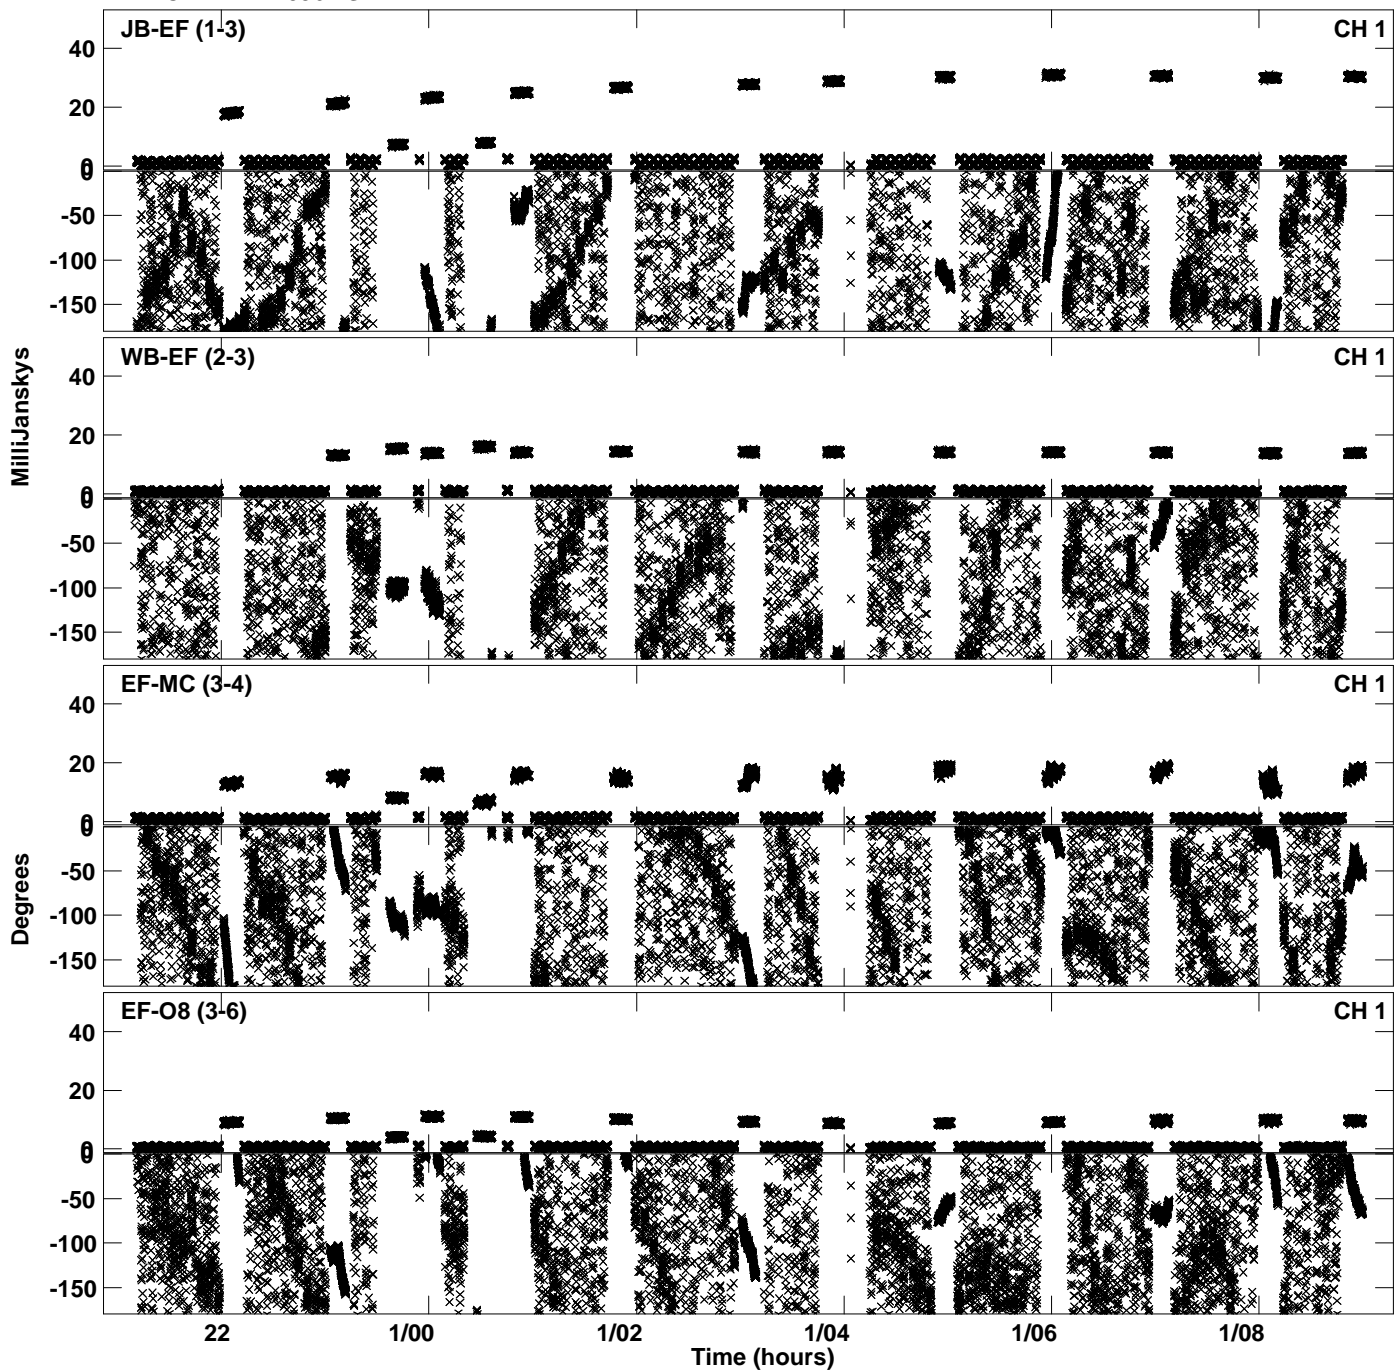

Plot file version 1 created 04-SEP-2023 17:26:59
Amplitude andPhase vs Time for EK052C 3.UVDATA.1 Vect aver.
IF 1 CHAN 1 - 4096 STK LL

Plot file version 2 created 04-SEP-2023 17:26:59
Amplitude andPhase vs Time for EK052C 3.UVDATA.1 Vect aver.
IF 1 CHAN 1 - 4096 STK LL

Plot file version 3 created 04-SEP-2023 17:35:41
Amplitude andPhase vs Time for EK052C 3.UVDATA.1 Vect aver.
IF 1 CHAN 1 - 4096 STK RR

Plot file version 4 created 04-SEP-2023 17:35:41
Amplitude andPhase vs Time for EK052C 3.UVDATA.1 Vect aver.
IF 1 CHAN 1 - 4096 STK RR