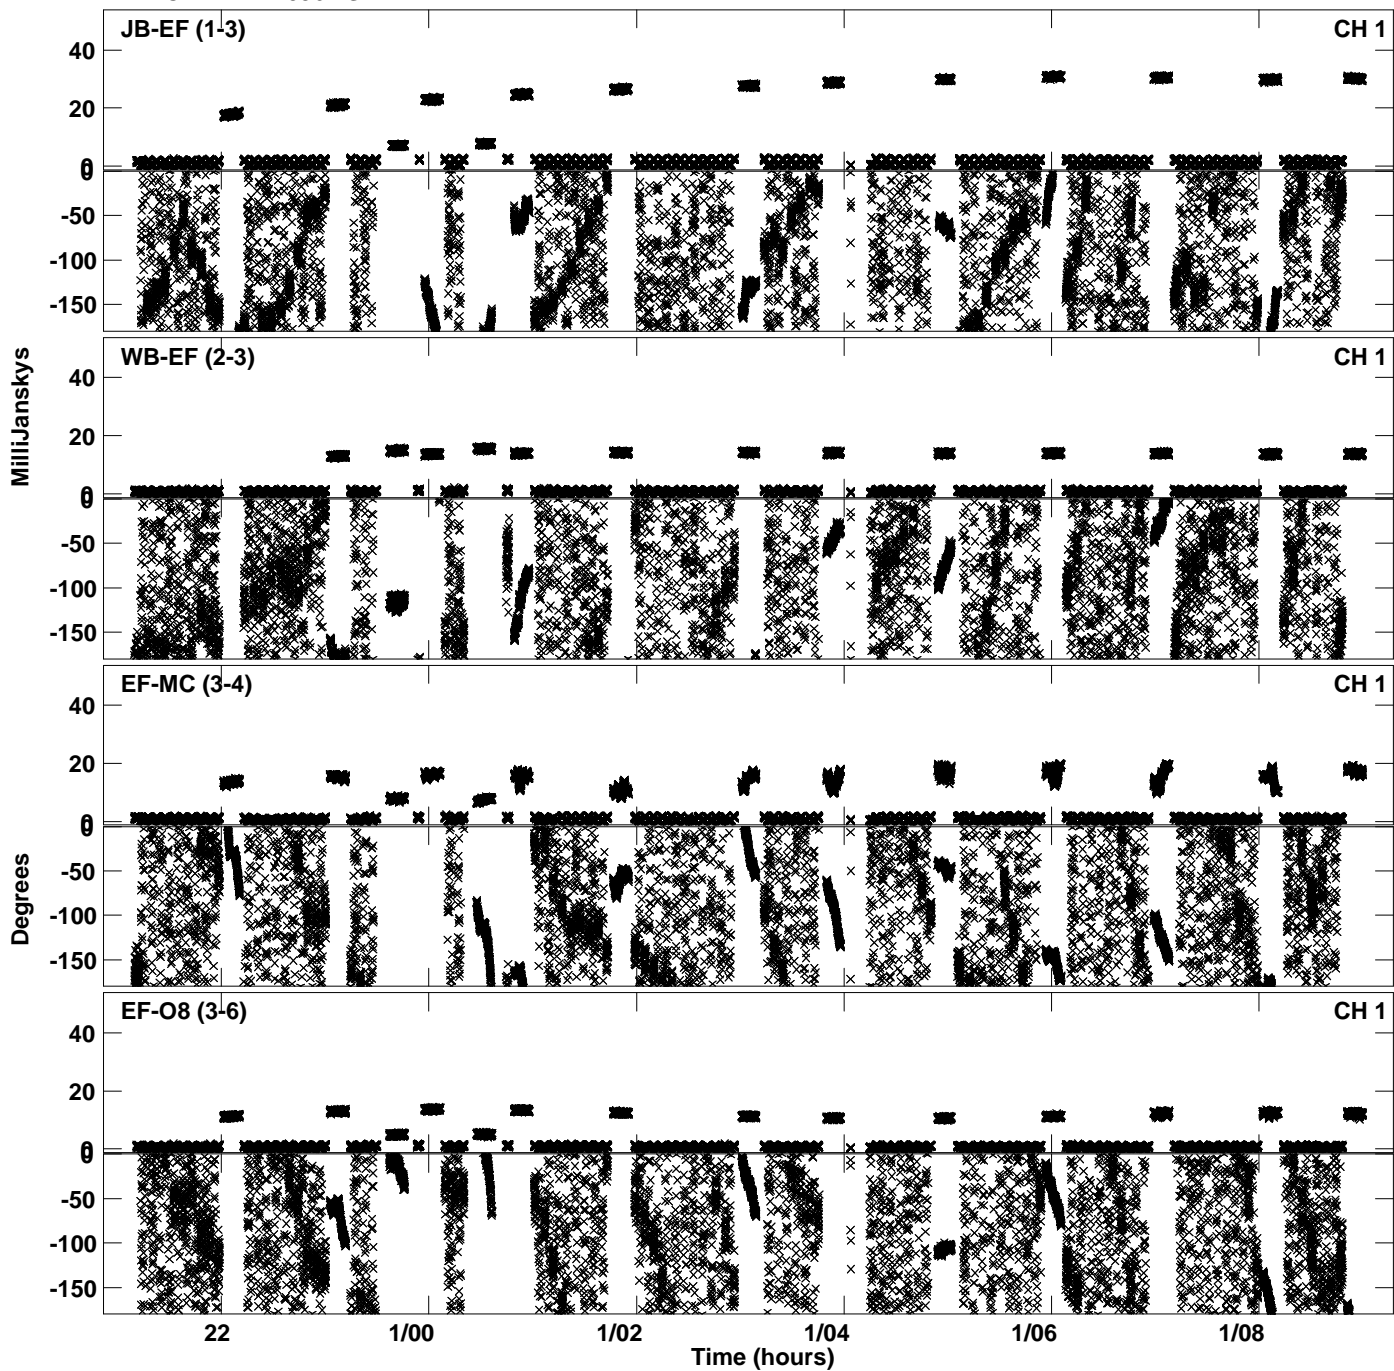

Plot file version 1 created 04-SEP-2023 17:26:59
Amplitude andPhase vs Time for EK052C 3.UVDATA.1 Vect aver.
IF 1 CHAN 1 - 4096 STK LL

Plot file version 2 created 04-SEP-2023 17:26:59
Amplitude andPhase vs Time for EK052C 3.UVDATA.1 Vect aver.
IF 1 CHAN 1 - 4096 STK LL

Plot file version 3 created 04-SEP-2023 17:35:41
Amplitude andPhase vs Time for EK052C 3.UVDATA.1 Vect aver.
IF 1 CHAN 1 - 4096 STK RR

Plot file version 4 created 04-SEP-2023 17:35:41
Amplitude andPhase vs Time for EK052C 3.UVDATA.1 Vect aver.
IF 1 CHAN 1 - 4096 STK RR