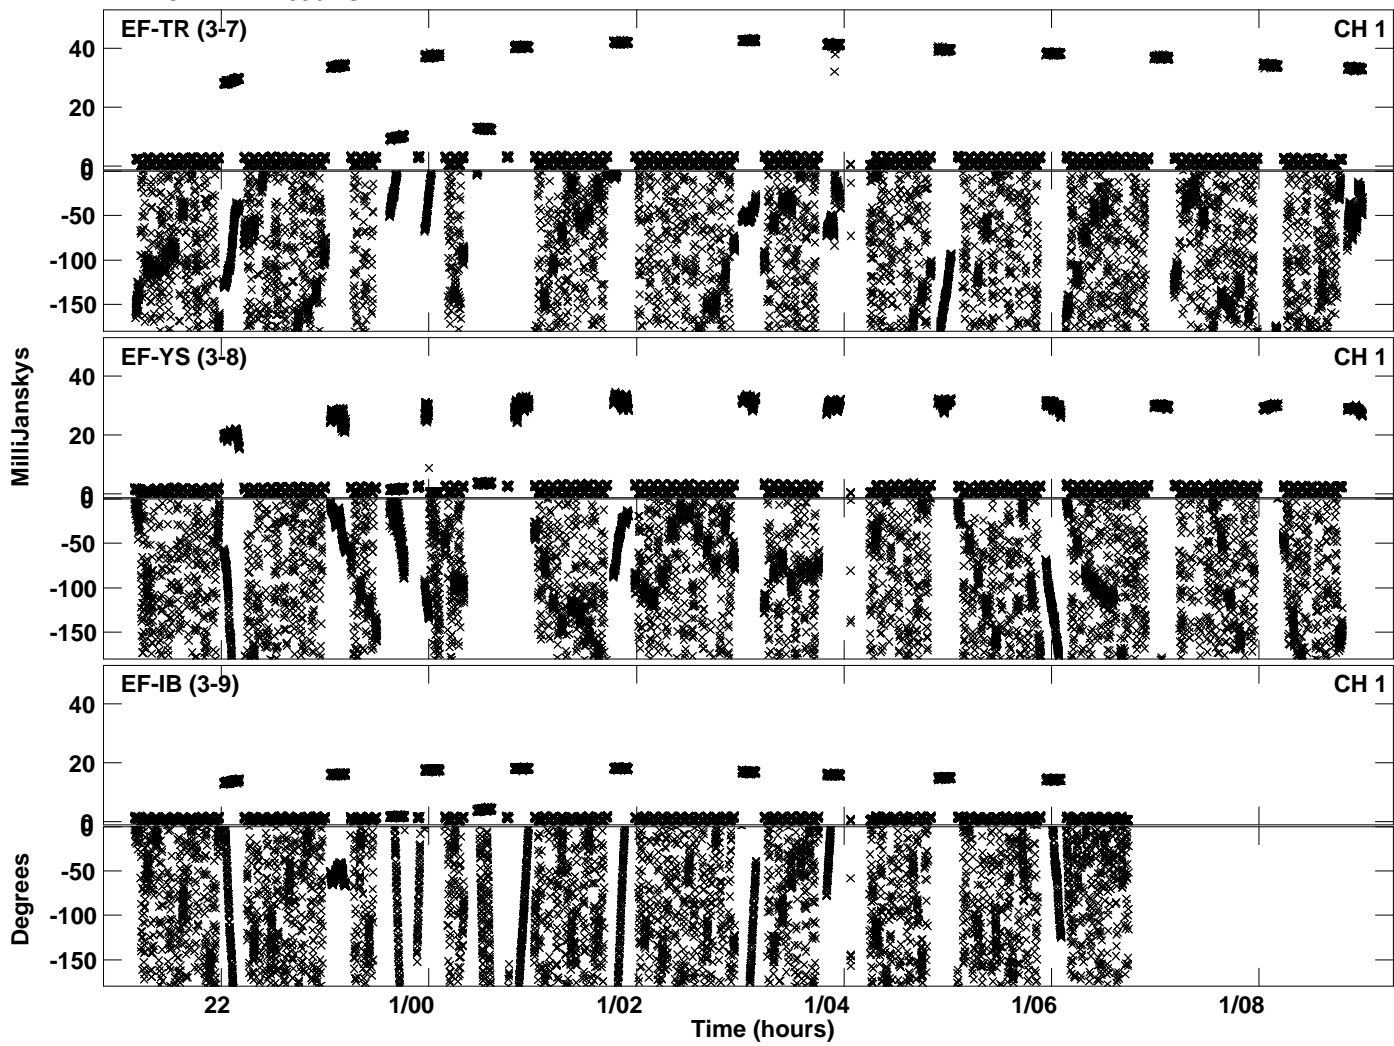

Plot file version 1 created 04-SEP-2023 17:26:59
Amplitude andPhase vs Time for EK052C 3.UVDATA.1 Vect aver.
IF 1 CHAN 1 - 4096 STK LL

Plot file version 2 created 04-SEP-2023 17:26:59
Amplitude andPhase vs Time for EK052C 3.UVDATA.1 Vect aver.
IF 1 CHAN 1 - 4096 STK LL

Plot file version 3 created 04-SEP-2023 17:35:41
Amplitude andPhase vs Time for EK052C 3.UVDATA.1 Vect aver.
IF 1 CHAN 1 - 4096 STK RR

Plot file version 4 created 04-SEP-2023 17:35:41
Amplitude andPhase vs Time for EK052C 3.UVDATA.1 Vect aver.
IF 1 CHAN 1 - 4096 STK RR