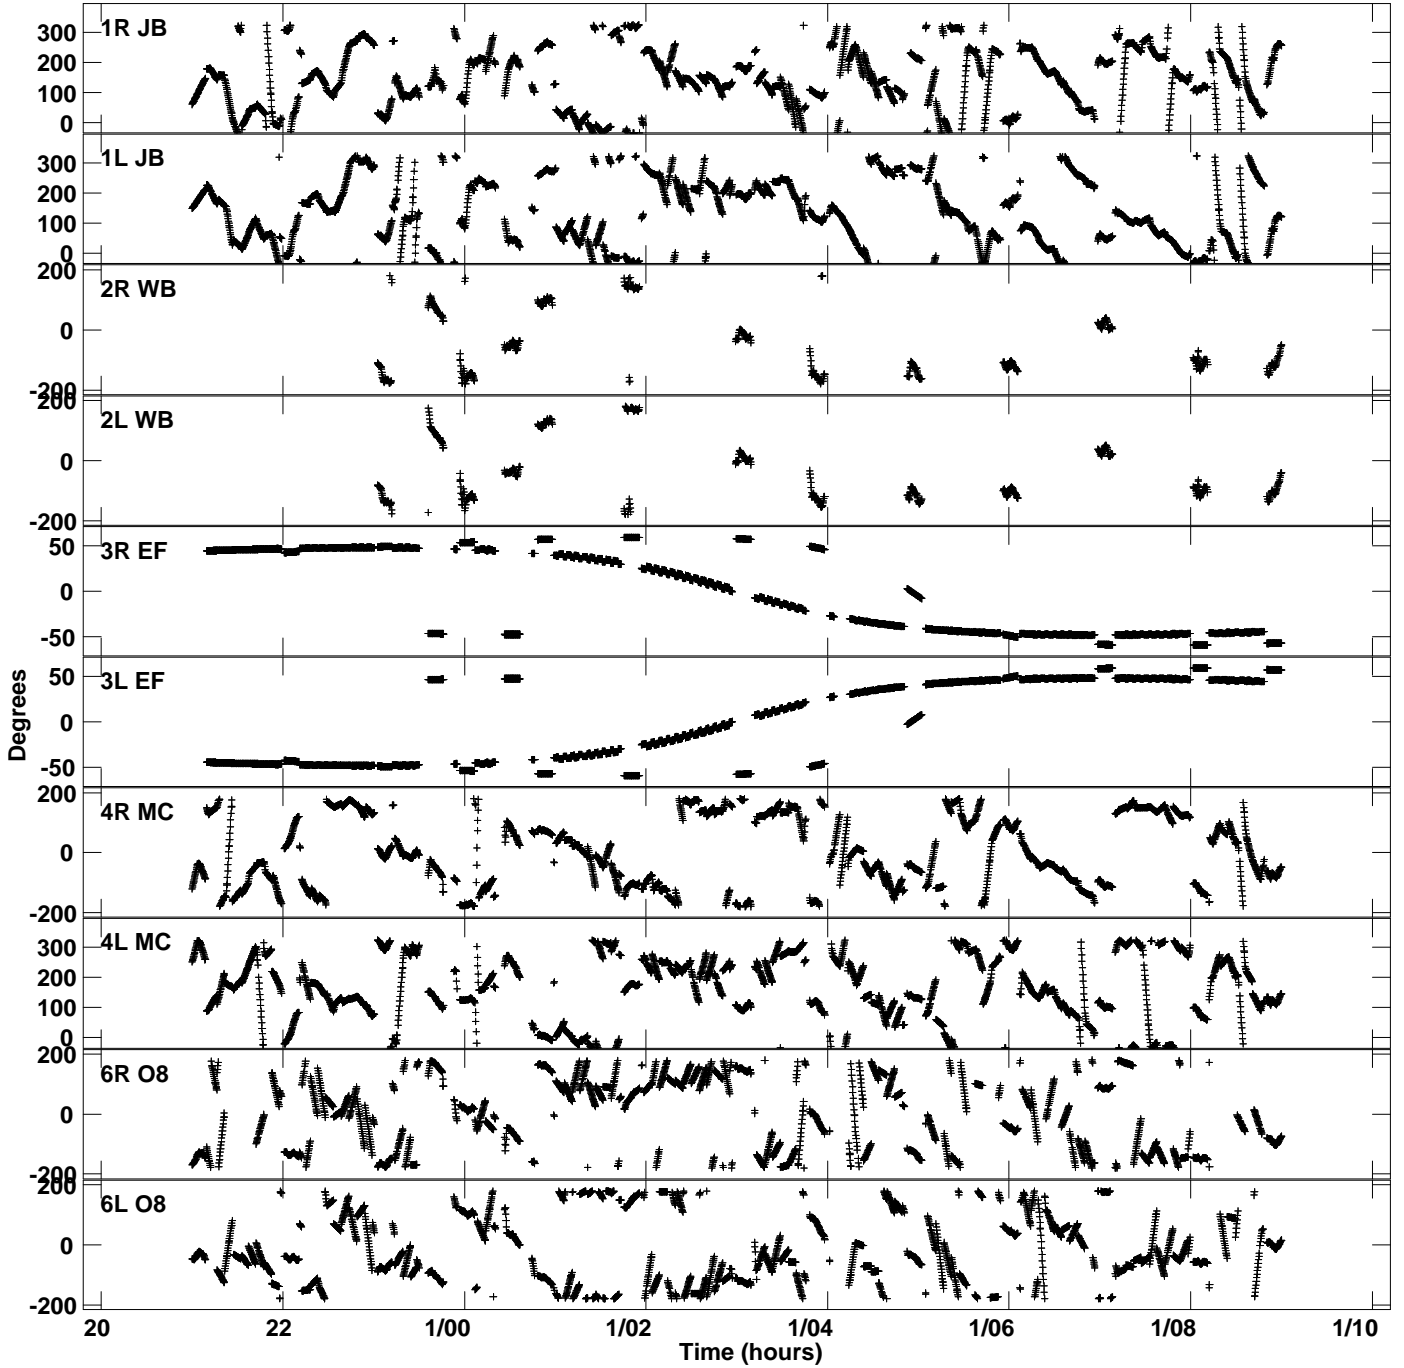

Plot file version 1 created 18-JUL-2023 21:02:21
Gain phs vs UTC time for EK052D_2.UVDATA.1
CL 4 Rpol & Lpol IF 1

Plot file version 2 created 18-JUL-2023 21:02:21
Gain phs vs UTC time for EK052D_2.UVDATA.1
CL 4 Rpol & Lpol IF 1