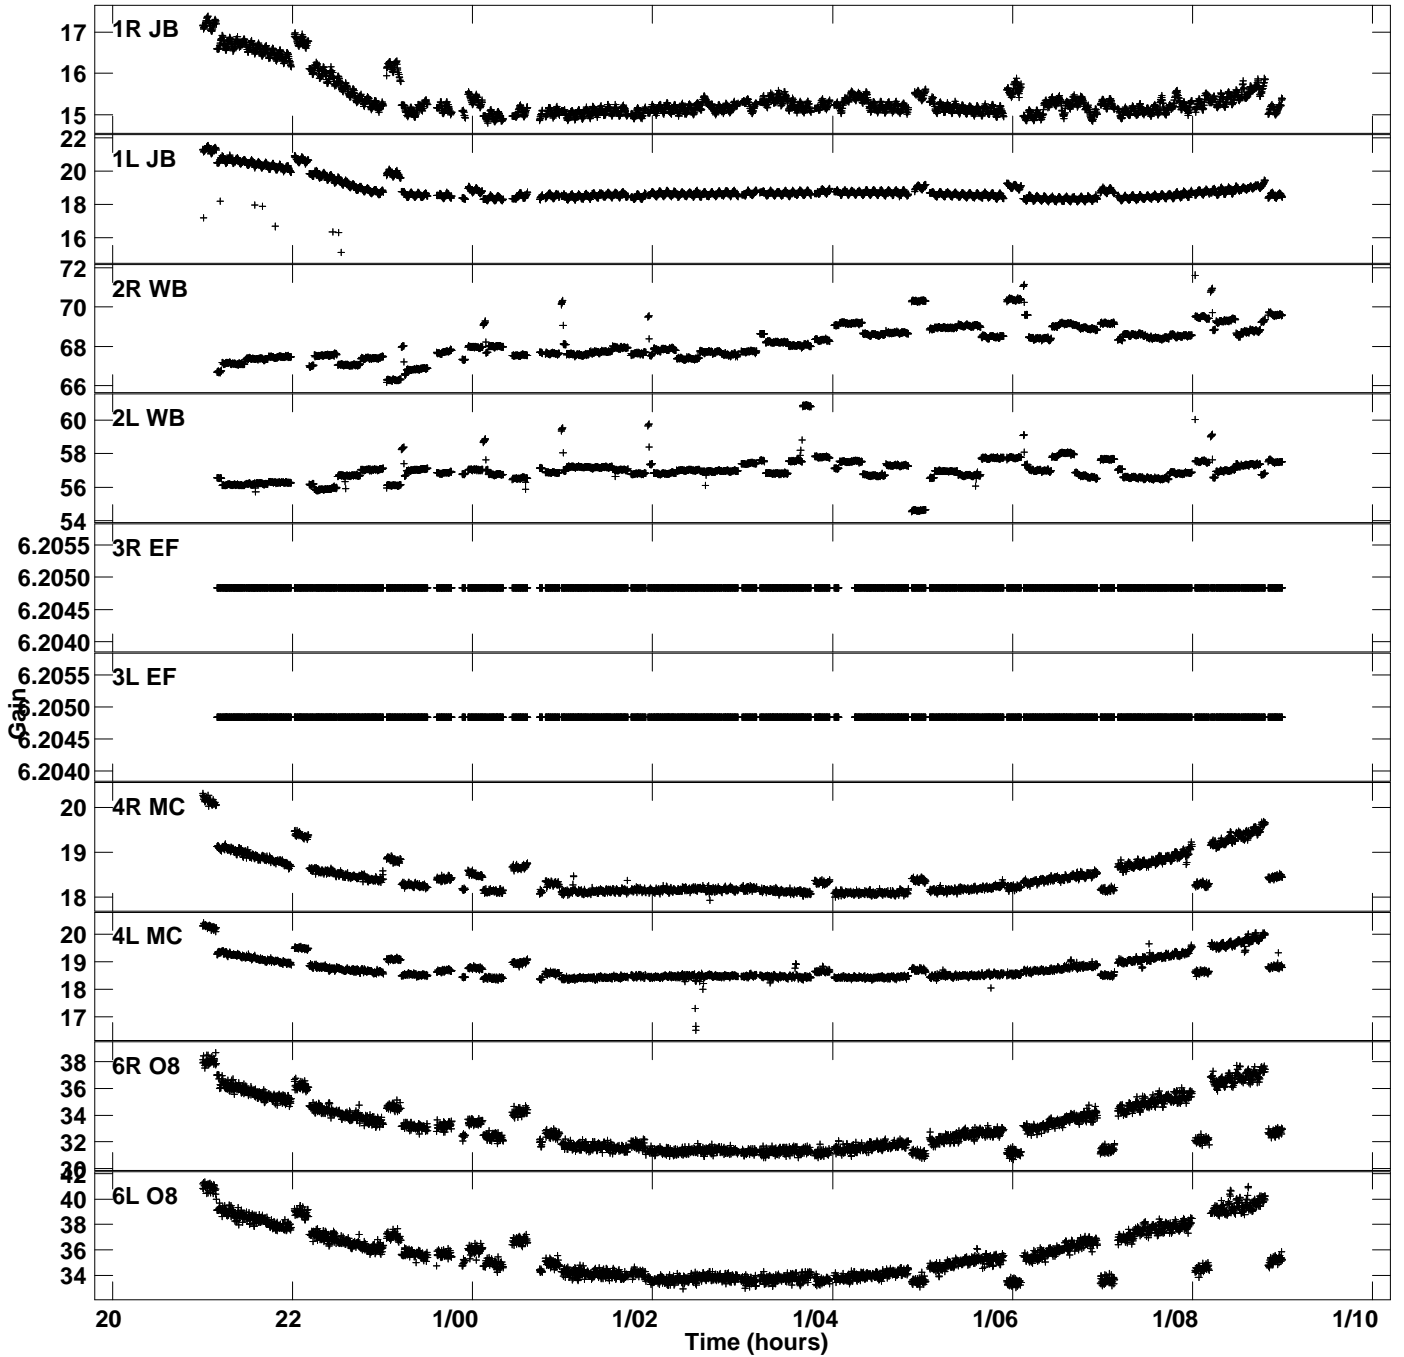

Plot file version 1 created 18-JUL-2023 11:03:18  
Gain amp vs UTC time for EK052D\_2.UVDATA.1  
CL 2 Rpol & Lpol IF 1

Plot file version 2 created 18-JUL-2023 11:03:18  
Gain amp vs UTC time for EK052D\_2.UVDATA.1  
CL 2 Rpol & Lpol IF 1