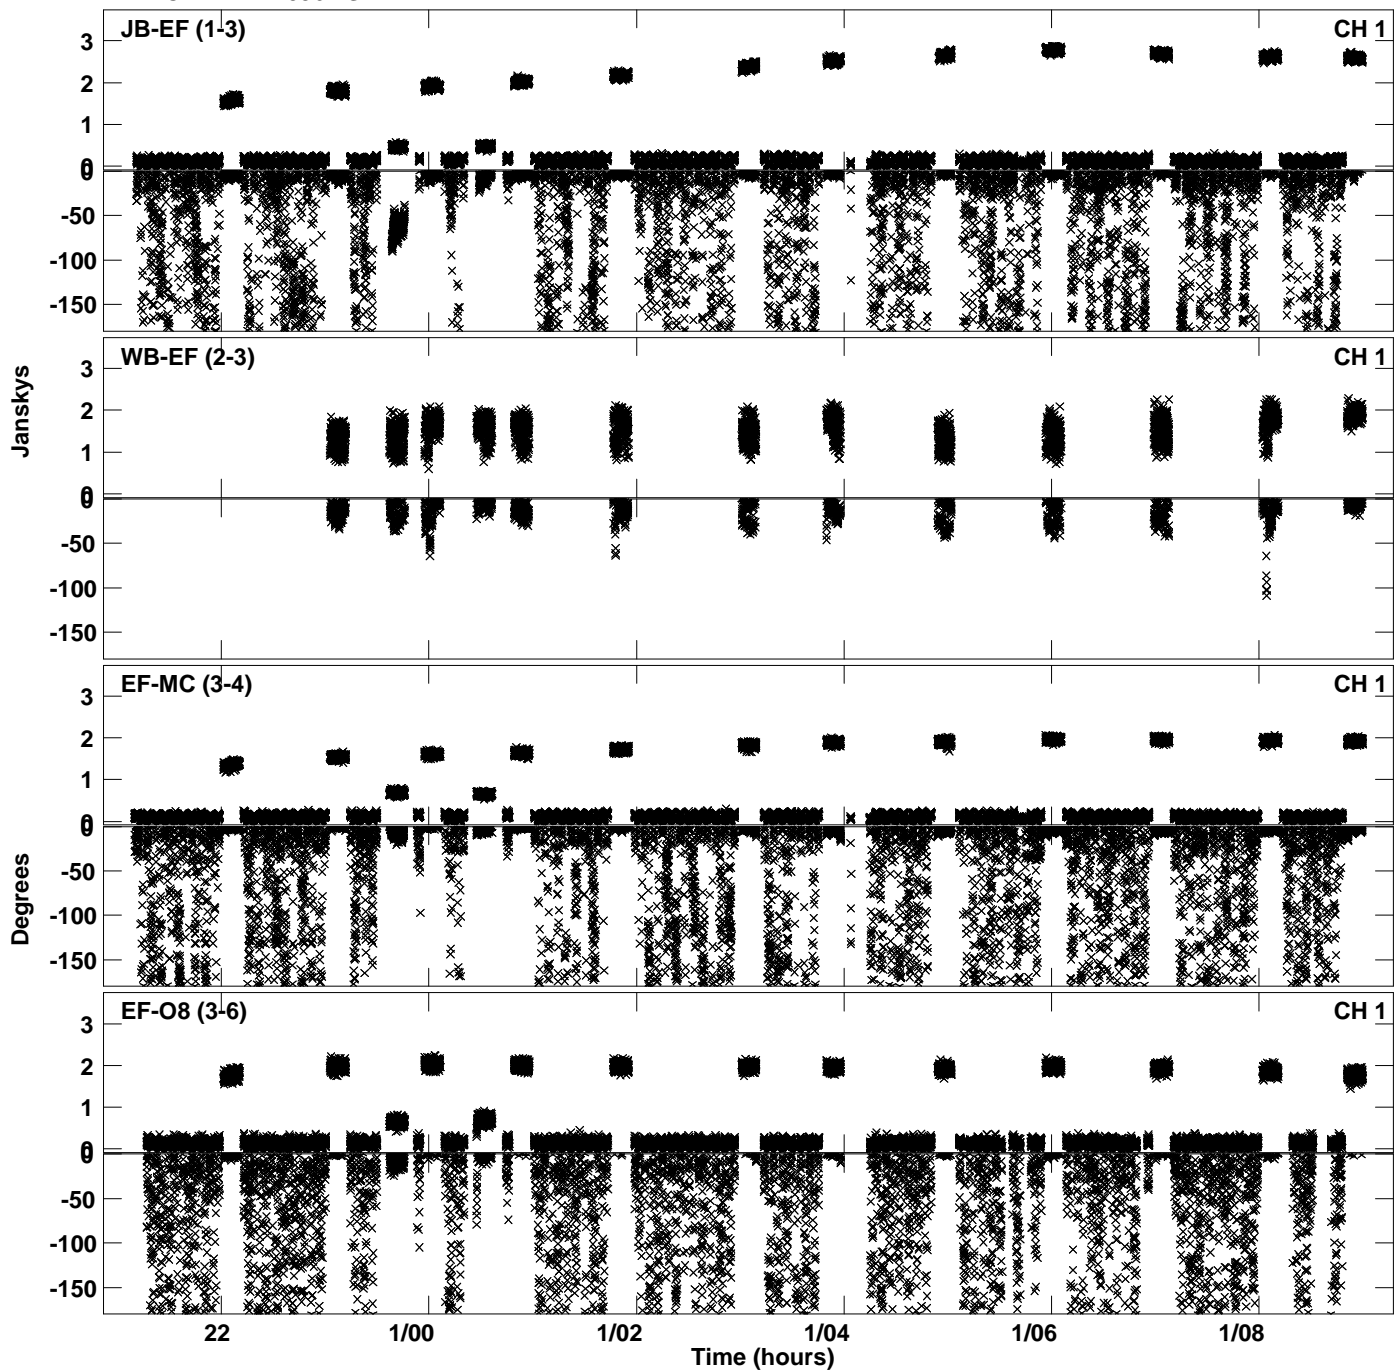

Plot file version 1 created 18-JUL-2023 21:23:21
Amplitude and Phase vs Time for EK052D 2.UVDATA.1 Vect aver. CL # 4
IF 1 CHAN 1 - 4096 STK LL

Plot file version 2 created 18-JUL-2023 21:23:25
Amplitude andPhase vs Time for EK052D 2.UVDATA.1 Vect aver. CL # 4
IF 1 CHAN 1 - 4096 STK LL

Plot file version 3 created 18-JUL-2023 21:32:03
Amplitude andPhase vs Time for EK052D 2.UVDATA.1 Vect aver. CL # 4
IF 1 CHAN 1 - 4096 STK RR

Plot file version 4 created 18-JUL-2023 21:32:03
Amplitude andPhase vs Time for EK052D 2.UVDATA.1 Vect aver. CL # 4
IF 1 CHAN 1 - 4096 STK RR