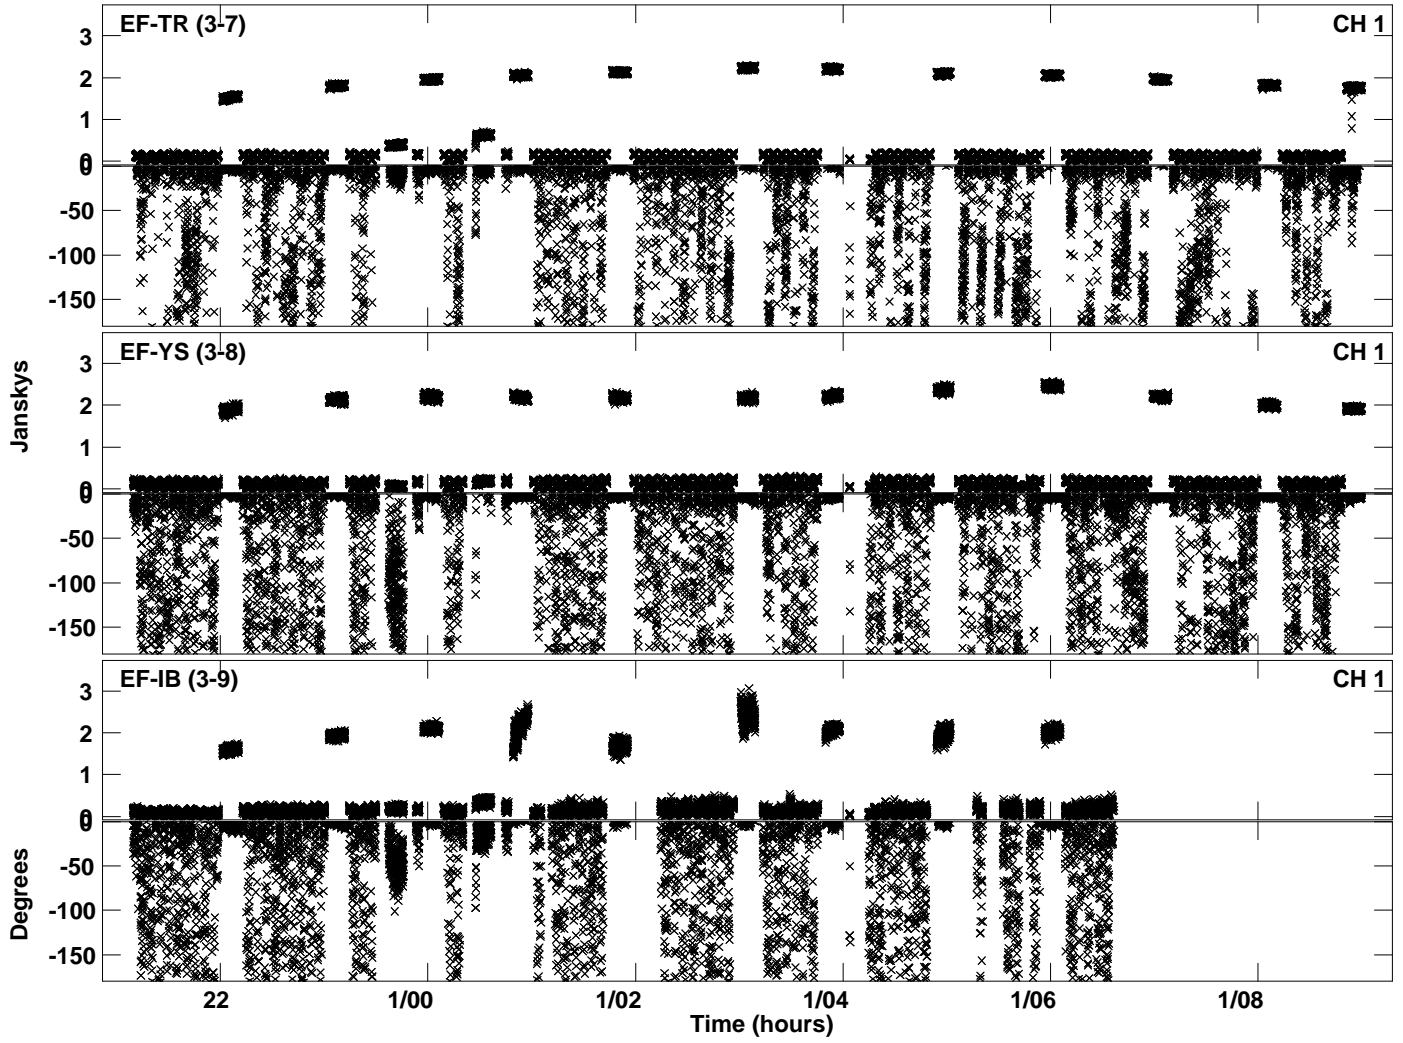

Plot file version 1 created 18-JUL-2023 21:23:21
Amplitude and Phase vs Time for EK052D 2.UVDATA.1 Vect aver. CL # 4
IF 1 CHAN 1 - 4096 STK LL

Plot file version 2 created 18-JUL-2023 21:23:25
Amplitude andPhase vs Time for EK052D 2.UVDATA.1 Vect aver. CL # 4
IF 1 CHAN 1 - 4096 STK LL

Plot file version 3 created 18-JUL-2023 21:32:03
Amplitude andPhase vs Time for EK052D 2.UVDATA.1 Vect aver. CL # 4
IF 1 CHAN 1 - 4096 STK RR

Plot file version 4 created 18-JUL-2023 21:32:03
Amplitude andPhase vs Time for EK052D 2.UVDATA.1 Vect aver. CL # 4
IF 1 CHAN 1 - 4096 STK RR