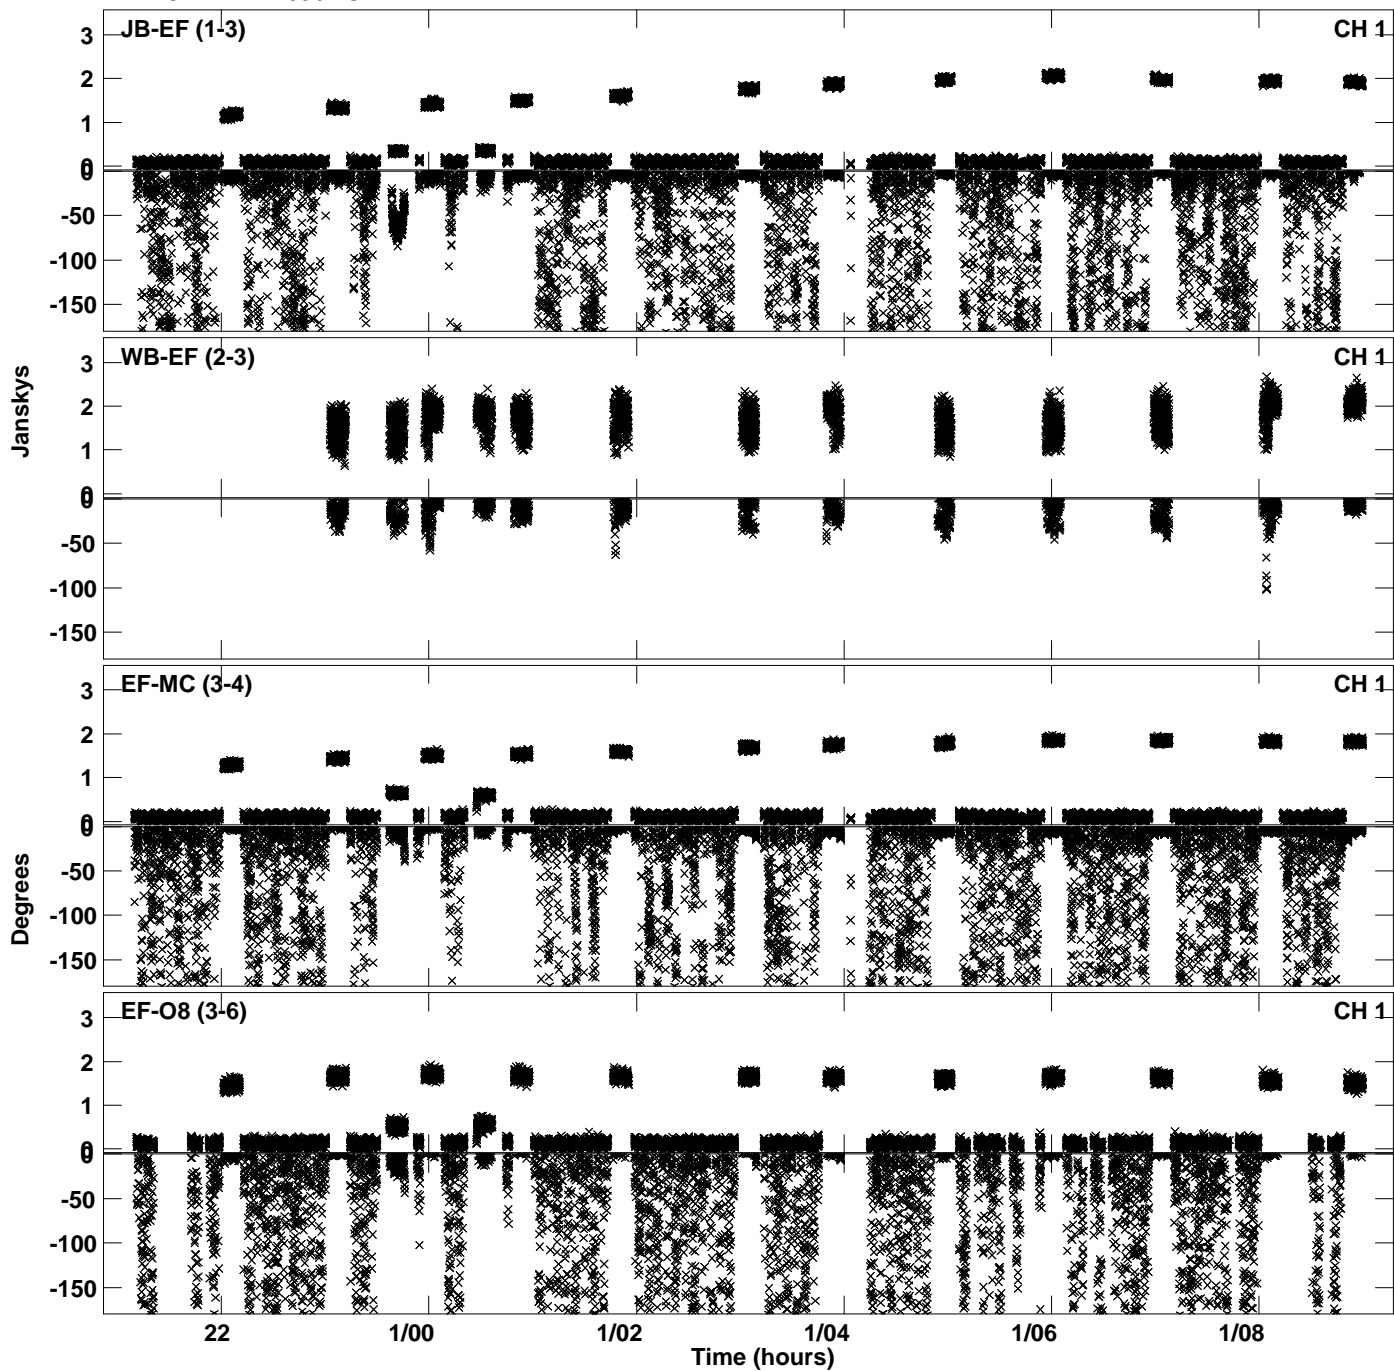

Plot file version 1 created 18-JUL-2023 21:23:21
Amplitude and Phase vs Time for EK052D 2.UVDATA.1 Vect aver. CL # 4
IF 1 CHAN 1 - 4096 STK LL

Plot file version 2 created 18-JUL-2023 21:23:25
Amplitude andPhase vs Time for EK052D 2.UVDATA.1 Vect aver. CL # 4
IF 1 CHAN 1 - 4096 STK LL

Plot file version 3 created 18-JUL-2023 21:32:03
Amplitude andPhase vs Time for EK052D 2.UVDATA.1 Vect aver. CL # 4
IF 1 CHAN 1 - 4096 STK RR

Plot file version 4 created 18-JUL-2023 21:32:03
Amplitude andPhase vs Time for EK052D 2.UVDATA.1 Vect aver. CL # 4
IF 1 CHAN 1 - 4096 STK RR