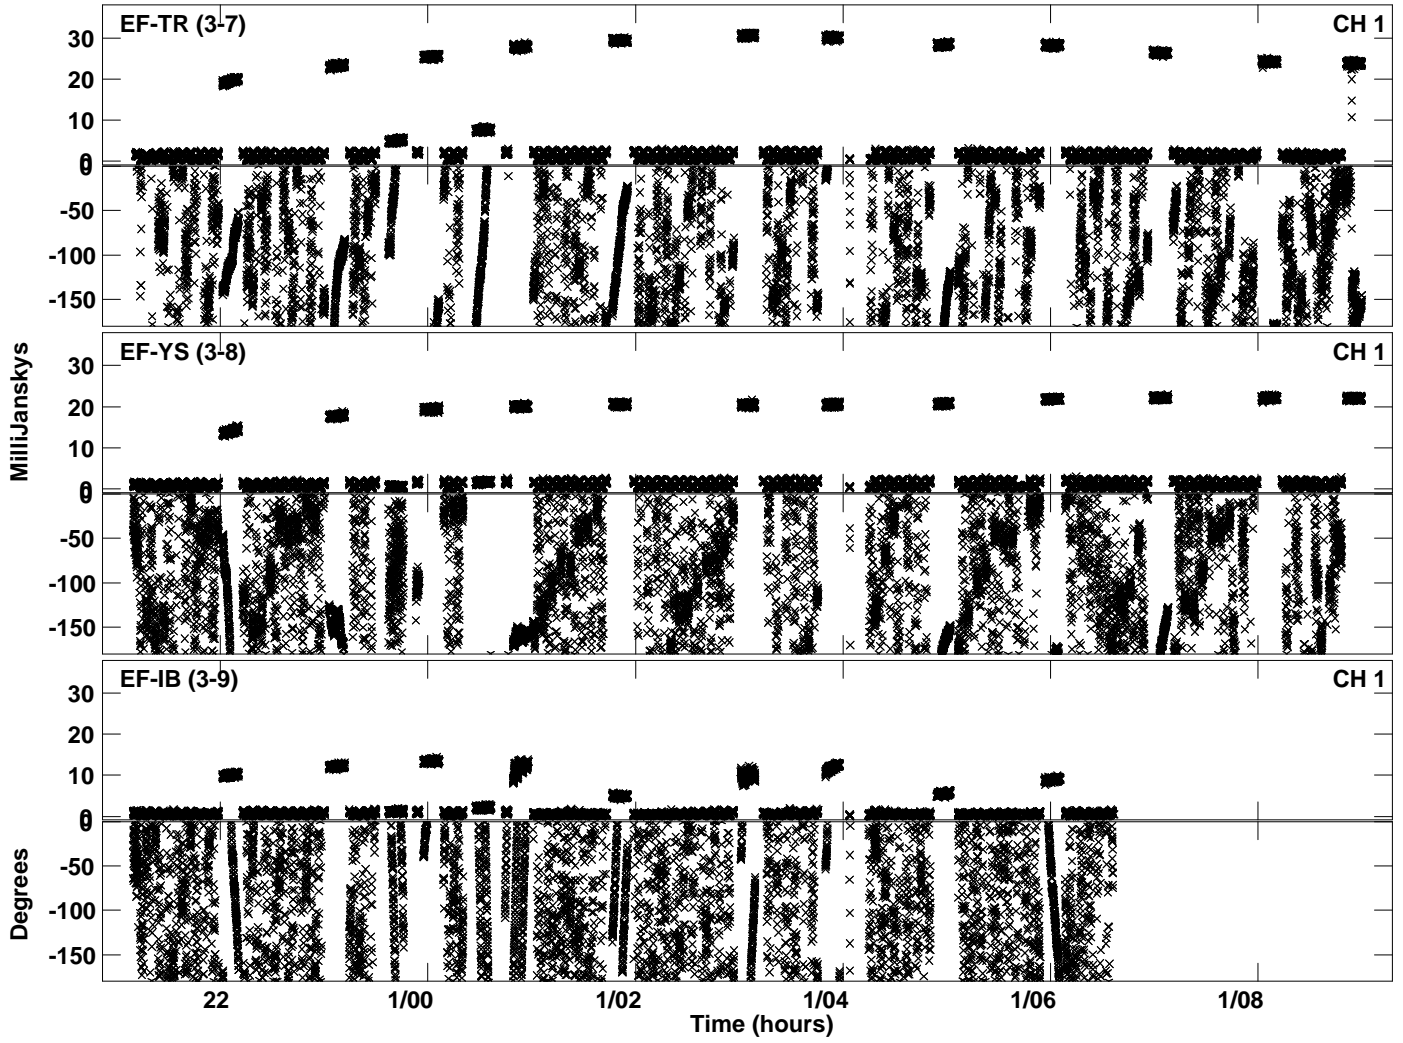

Plot file version 1 created 17-JUL-2023 15:18:35
Amplitude andPhase vs Time for EK052D 2.UVDATA.1 Vect aver.
IF 1 CHAN 1 - 4096 STK LL

Plot file version 2 created 17-JUL-2023 15:18:35
Amplitude andPhase vs Time for EK052D 2.UVDATA.1 Vect aver.
IF 1 CHAN 1 - 4096 STK LL

Plot file version 3 created 17-JUL-2023 15:24:44
Amplitude andPhase vs Time for EK052D 2.UVDATA.1 Vect aver.
IF 1 CHAN 1 - 4096 STK RR

Plot file version 4 created 17-JUL-2023 15:24:44
Amplitude andPhase vs Time for EK052D 2.UVDATA.1 Vect aver.
IF 1 CHAN 1 - 4096 STK RR