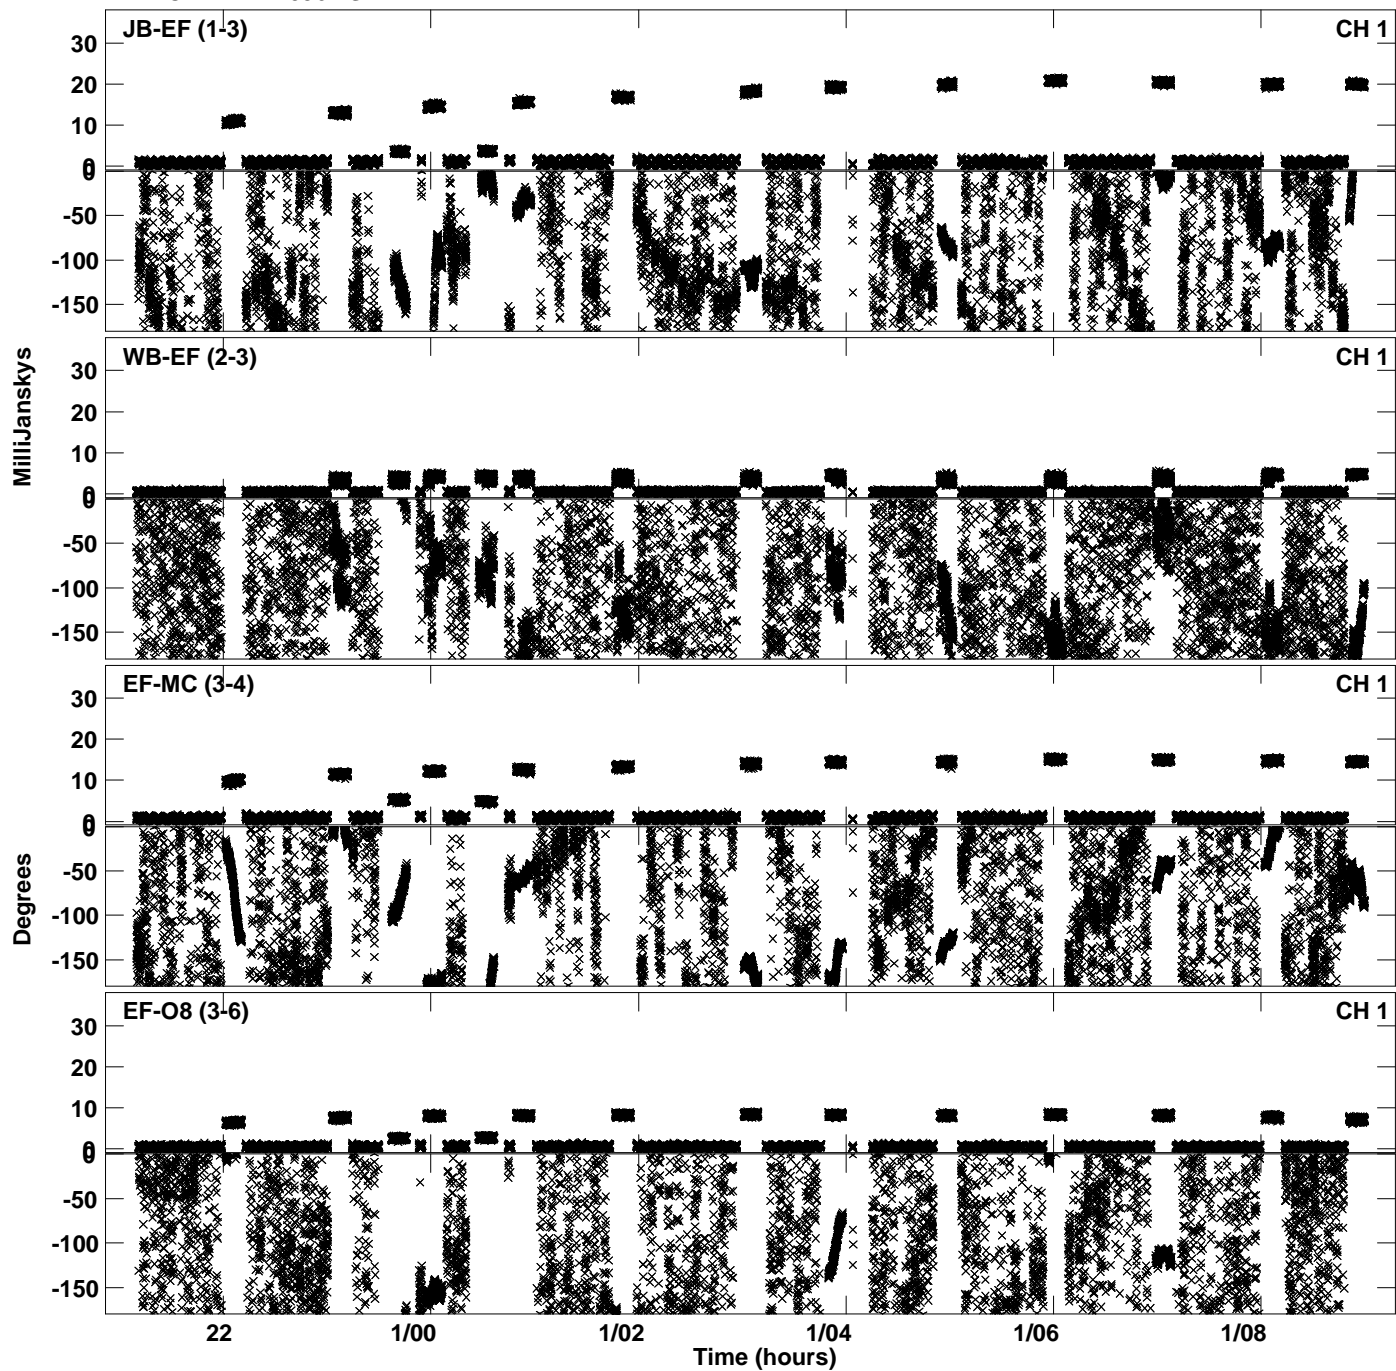

Plot file version 1 created 17-JUL-2023 15:18:35
Amplitude andPhase vs Time for EK052D 2.UVDATA.1 Vect aver.
IF 1 CHAN 1 - 4096 STK LL

Plot file version 2 created 17-JUL-2023 15:18:35
Amplitude andPhase vs Time for EK052D 2.UVDATA.1 Vect aver.
IF 1 CHAN 1 - 4096 STK LL

Plot file version 3 created 17-JUL-2023 15:24:44
Amplitude andPhase vs Time for EK052D 2.UVDATA.1 Vect aver.
IF 1 CHAN 1 - 4096 STK RR

Plot file version 4 created 17-JUL-2023 15:24:44
Amplitude andPhase vs Time for EK052D 2.UVDATA.1 Vect aver.
IF 1 CHAN 1 - 4096 STK RR