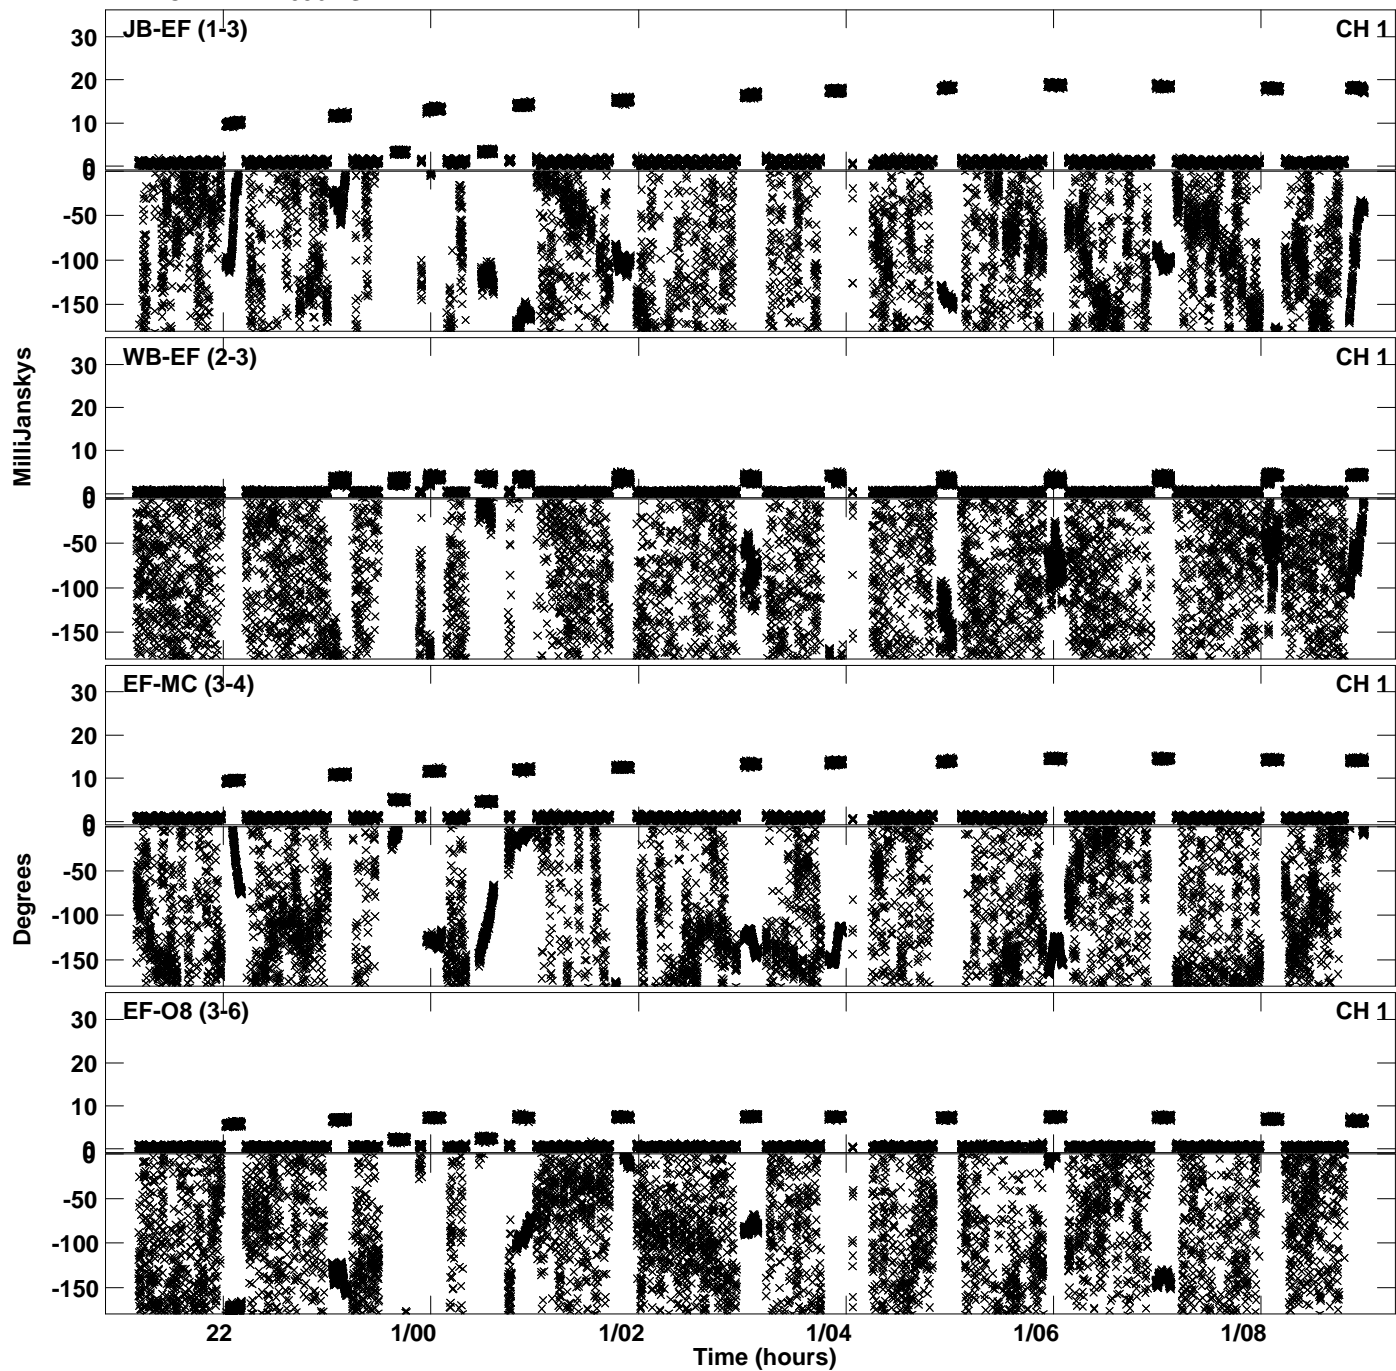

Plot file version 1 created 17-JUL-2023 15:18:35
Amplitude andPhase vs Time for EK052D 2.UVDATA.1 Vect aver.
IF 1 CHAN 1 - 4096 STK LL

Plot file version 2 created 17-JUL-2023 15:18:35
Amplitude andPhase vs Time for EK052D 2.UVDATA.1 Vect aver.
IF 1 CHAN 1 - 4096 STK LL

Plot file version 3 created 17-JUL-2023 15:24:44
Amplitude andPhase vs Time for EK052D 2.UVDATA.1 Vect aver.
IF 1 CHAN 1 - 4096 STK RR

Plot file version 4 created 17-JUL-2023 15:24:44
Amplitude andPhase vs Time for EK052D 2.UVDATA.1 Vect aver.
IF 1 CHAN 1 - 4096 STK RR