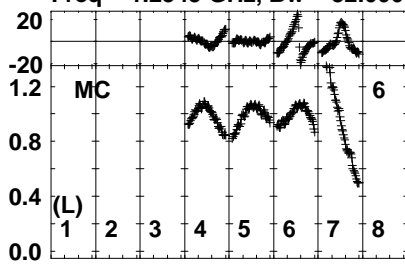

Plot file version 1 created 22-MAR-2023 14:43:00

EK053A.UVDATA.1

Freq = 1.2545 GHz, Bw = 32.000 MH Bandpass table # 1

Lower frame: BP ampl Top frame: BP phase

Bandpass table spectrum Antenna: \*

Timerange: 00/00:00:01 to 999/00:00:00

Plot file version 2 created 22-MAR-2023 14:43:00  
EK053A.UVDATA.1  
Freq = 1.2545 GHz, Bw = 32.000 MH Bandpass table # 1

Lower frame: BP ampl Top frame: BP phase  
Bandpass table spectrum Antenna: \*  
Timerange: 00/00:00:01 to 999/00:00:00