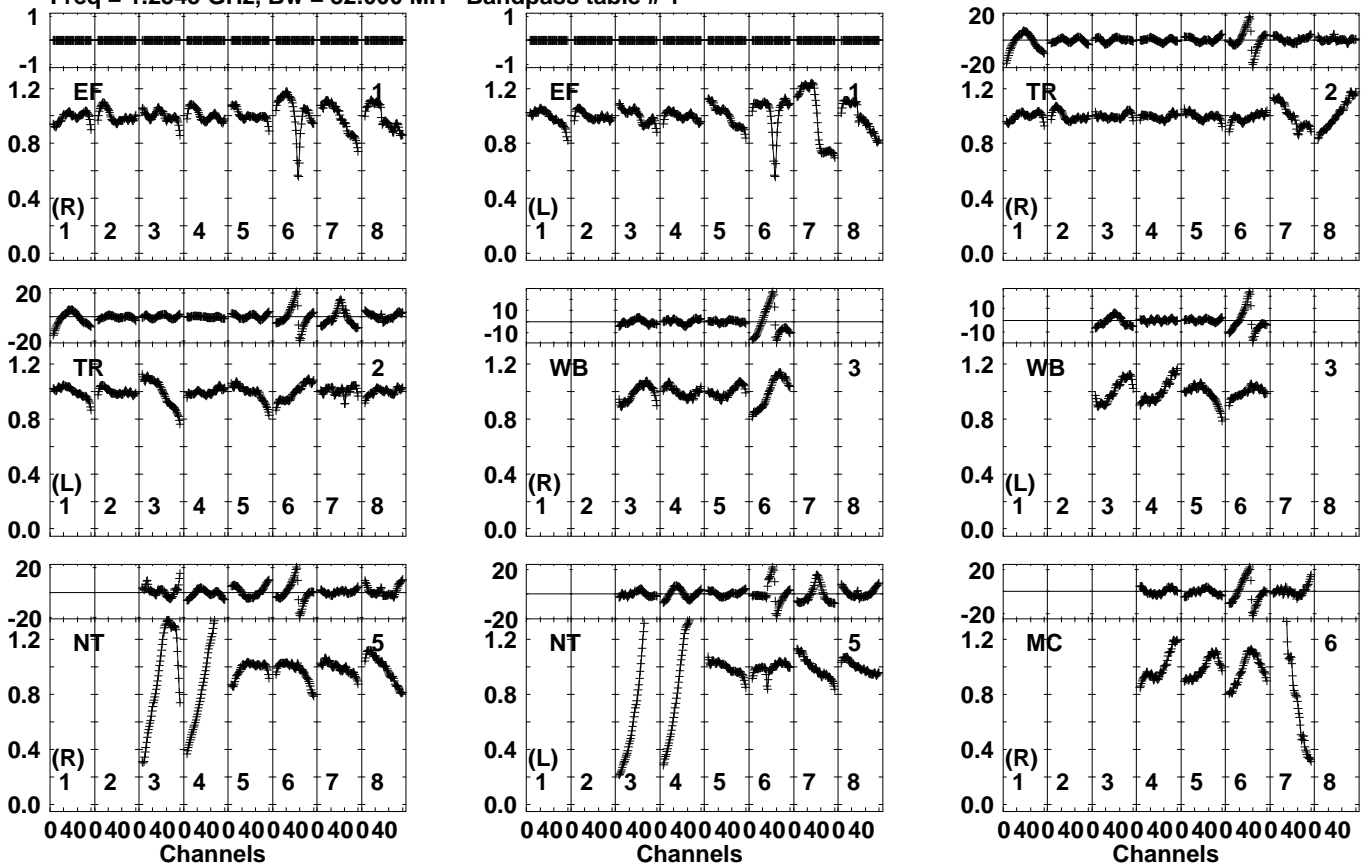

Plot file version 1 created 22-MAR-2023 14:43:00

EK053A.UVDATA.1

Freq = 1.2545 GHz, Bw = 32.000 MH Bandpass table # 1

Lower frame: BP ampl Top frame: BP phase

Bandpass table spectrum Antenna: \*

Timerange: 00/00:00:01 to 999/00:00:00

Plot file version 2 created 22-MAR-2023 14:43:00  
EK053A.UVDATA.1  
Freq = 1.2545 GHz, Bw = 32.000 MH Bandpass table # 1

Lower frame: BP ampl Top frame: BP phase  
Bandpass table spectrum Antenna: \*  
Timerange: 00/00:00:01 to 999/00:00:00