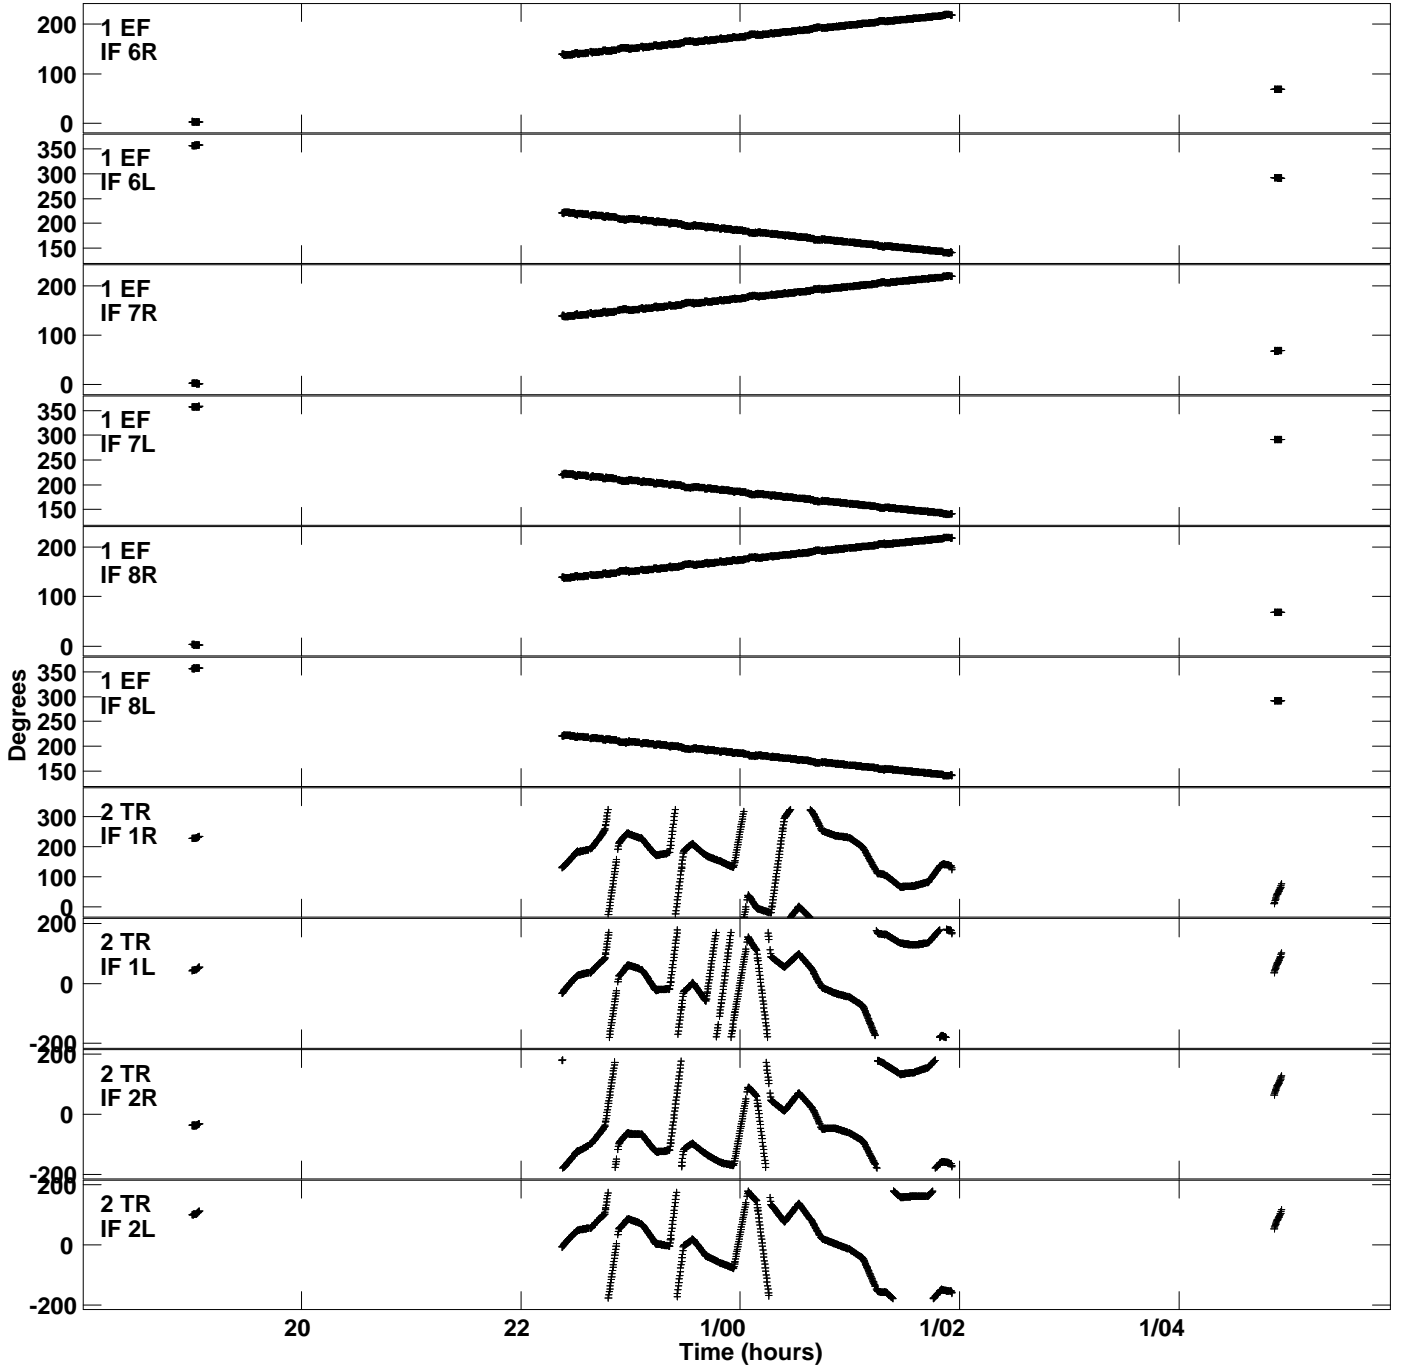

Plot file version 1 created 22-MAR-2023 14:43:00  
Gain phs vs UTC time for EK053A.UVDATA.1  
CL 4 Rpol & Lpol IF 1 - 8

Plot file version 2 created 22-MAR-2023 14:43:00  
Gain phs vs UTC time for EK053A.UVDATA.1  
CL 4 Rpol & Lpol IF 1 - 8

Plot file version 3 created 22-MAR-2023 14:43:00  
Gain phs vs UTC time for EK053A.UVDATA.1  
CL 4 Rpol & Lpol IF 1 - 8

Plot file version 4 created 22-MAR-2023 14:43:00  
Gain phs vs UTC time for EK053A.UVDATA.1  
CL 4 Rpol & Lpol IF 1 - 8

Plot file version 5 created 22-MAR-2023 14:43:00  
Gain phs vs UTC time for EK053A.UVDATA.1  
CL 4 Rpol & Lpol IF 1 - 8

Plot file version 6 created 22-MAR-2023 14:43:00  
Gain phs vs UTC time for EK053A.UVDATA.1  
CL 4 Rpol & Lpol IF 1 - 8