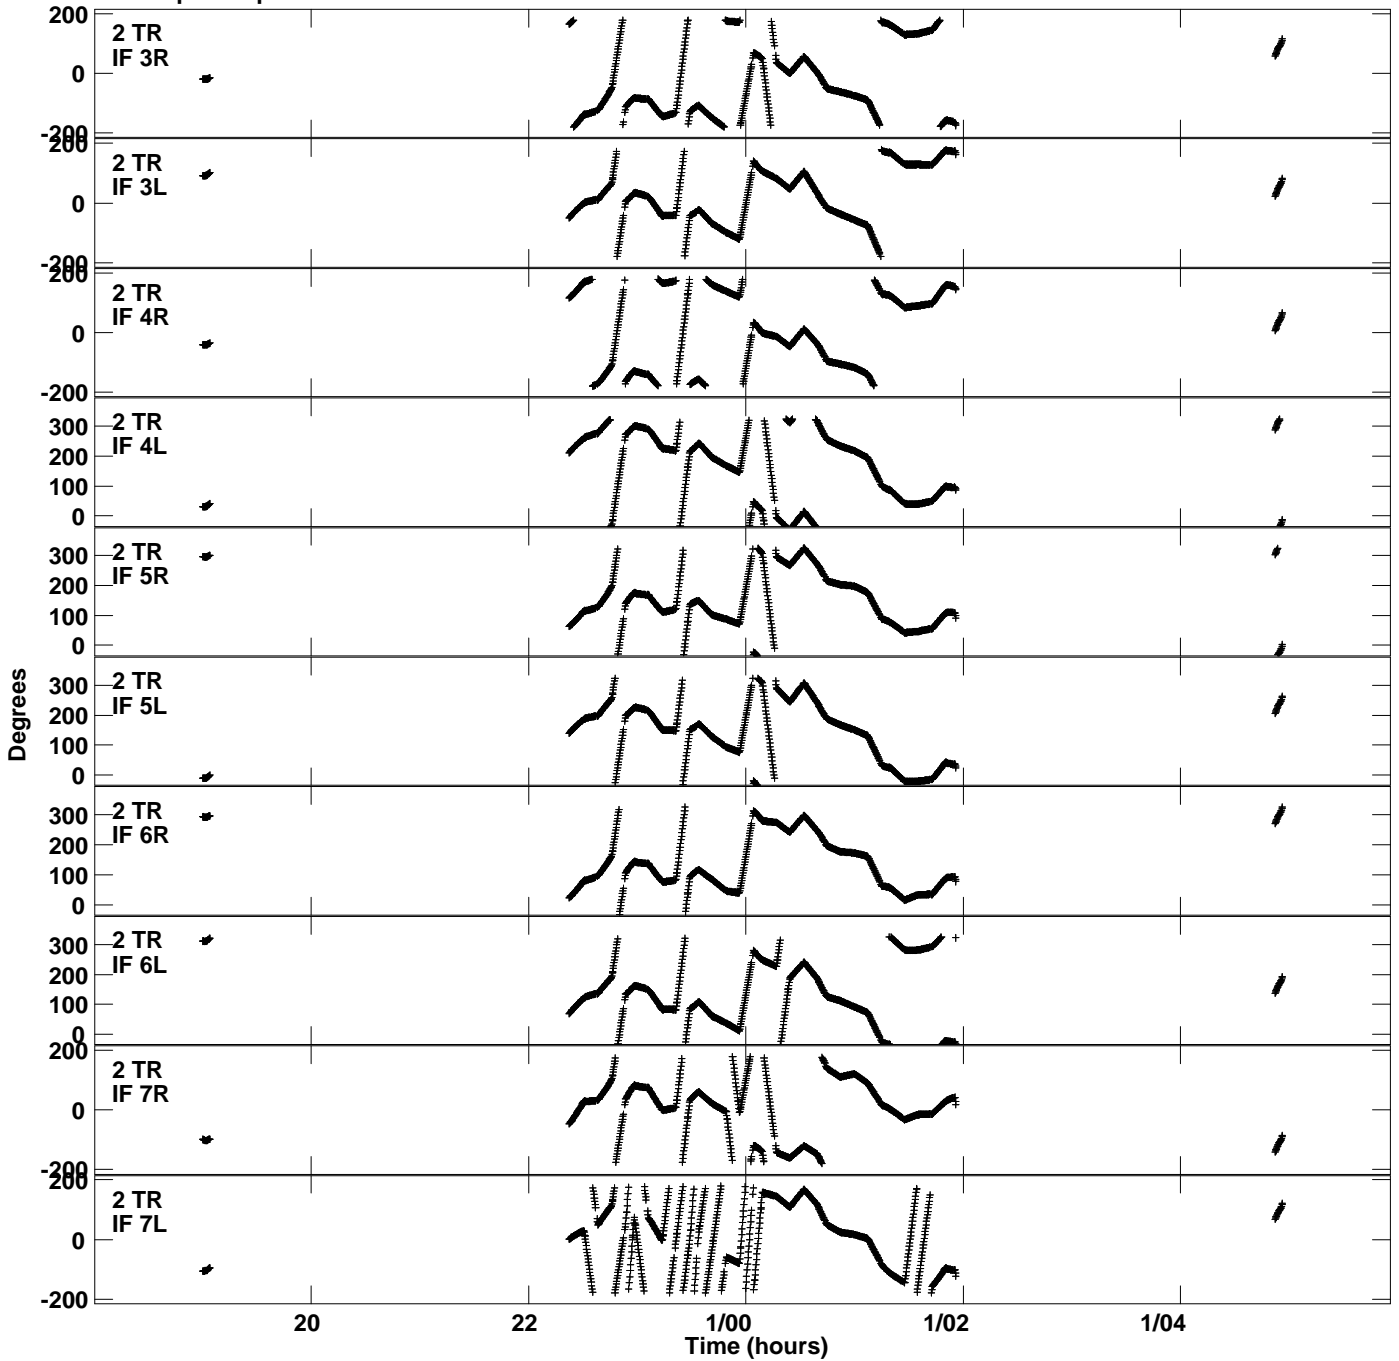

Plot file version 1 created 22-MAR-2023 14:43:00  
Gain phs vs UTC time for EK053A.UVDATA.1  
CL 4 Rpol & Lpol IF 1 - 8

Plot file version 2 created 22-MAR-2023 14:43:00  
Gain phs vs UTC time for EK053A.UVDATA.1  
CL 4 Rpol & Lpol IF 1 - 8

Plot file version 3 created 22-MAR-2023 14:43:00  
Gain phs vs UTC time for EK053A.UVDATA.1  
CL 4 Rpol & Lpol IF 1 - 8

Plot file version 4 created 22-MAR-2023 14:43:00  
Gain phs vs UTC time for EK053A.UVDATA.1  
CL 4 Rpol & Lpol IF 1 - 8

Plot file version 5 created 22-MAR-2023 14:43:00  
Gain phs vs UTC time for EK053A.UVDATA.1  
CL 4 Rpol & Lpol IF 1 - 8

Plot file version 6 created 22-MAR-2023 14:43:00  
Gain phs vs UTC time for EK053A.UVDATA.1  
CL 4 Rpol & Lpol IF 1 - 8