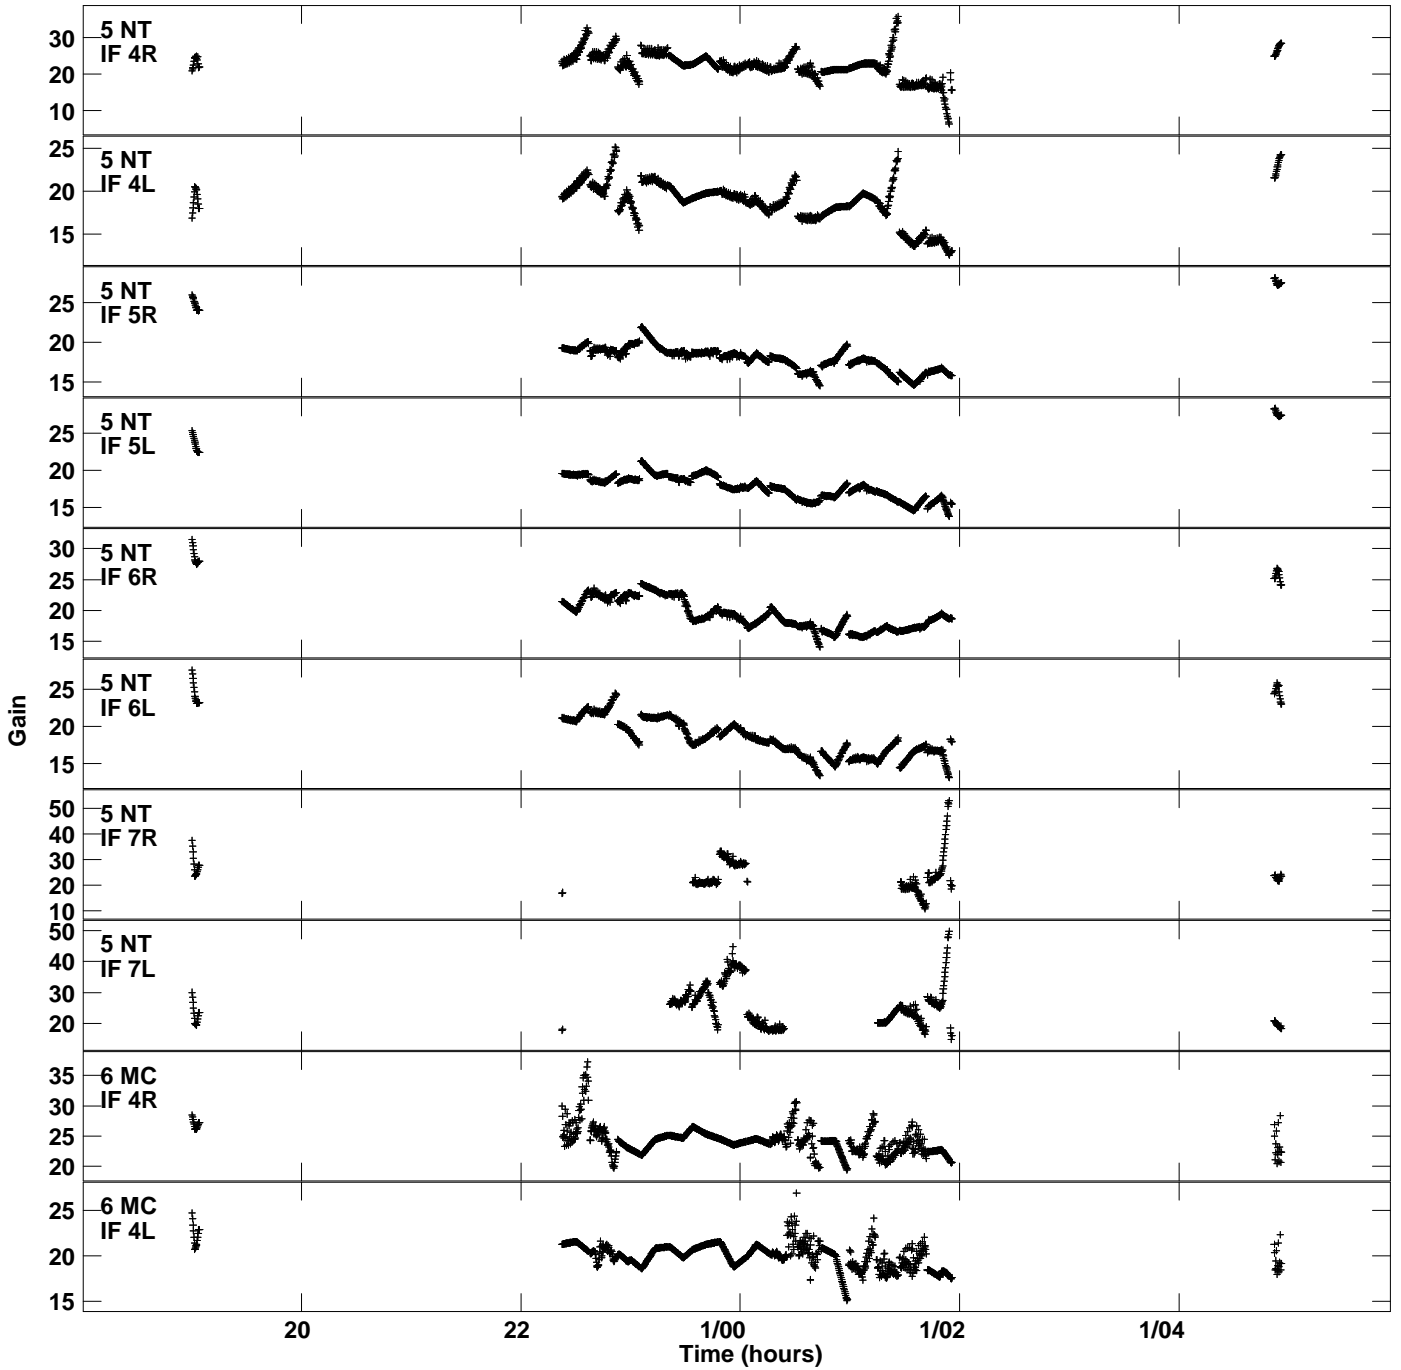

Plot file version 1 created 22-MAR-2023 14:44:44
 Gain amp vs UTC time for EK053A.TMP.1
 CL 5 Rpol & Lpol IF 1 - 8

Plot file version 2 created 22-MAR-2023 14:44:44
Gain amp vs UTC time for EK053A.TMP.1
CL 5 Rpol & Lpol IF 1 - 8

Plot file version 3 created 22-MAR-2023 14:44:44
Gain amp vs UTC time for EK053A.TMP.1
CL 5 Rpol & Lpol IF 1 - 8

Plot file version 4 created 22-MAR-2023 14:44:44
Gain amp vs UTC time for EK053A.TMP.1
CL 5 Rpol & Lpol IF 1 - 8

Plot file version 5 created 22-MAR-2023 14:44:44
Gain amp vs UTC time for EK053A.TMP.1
CL 5 Rpol & Lpol IF 1 - 8