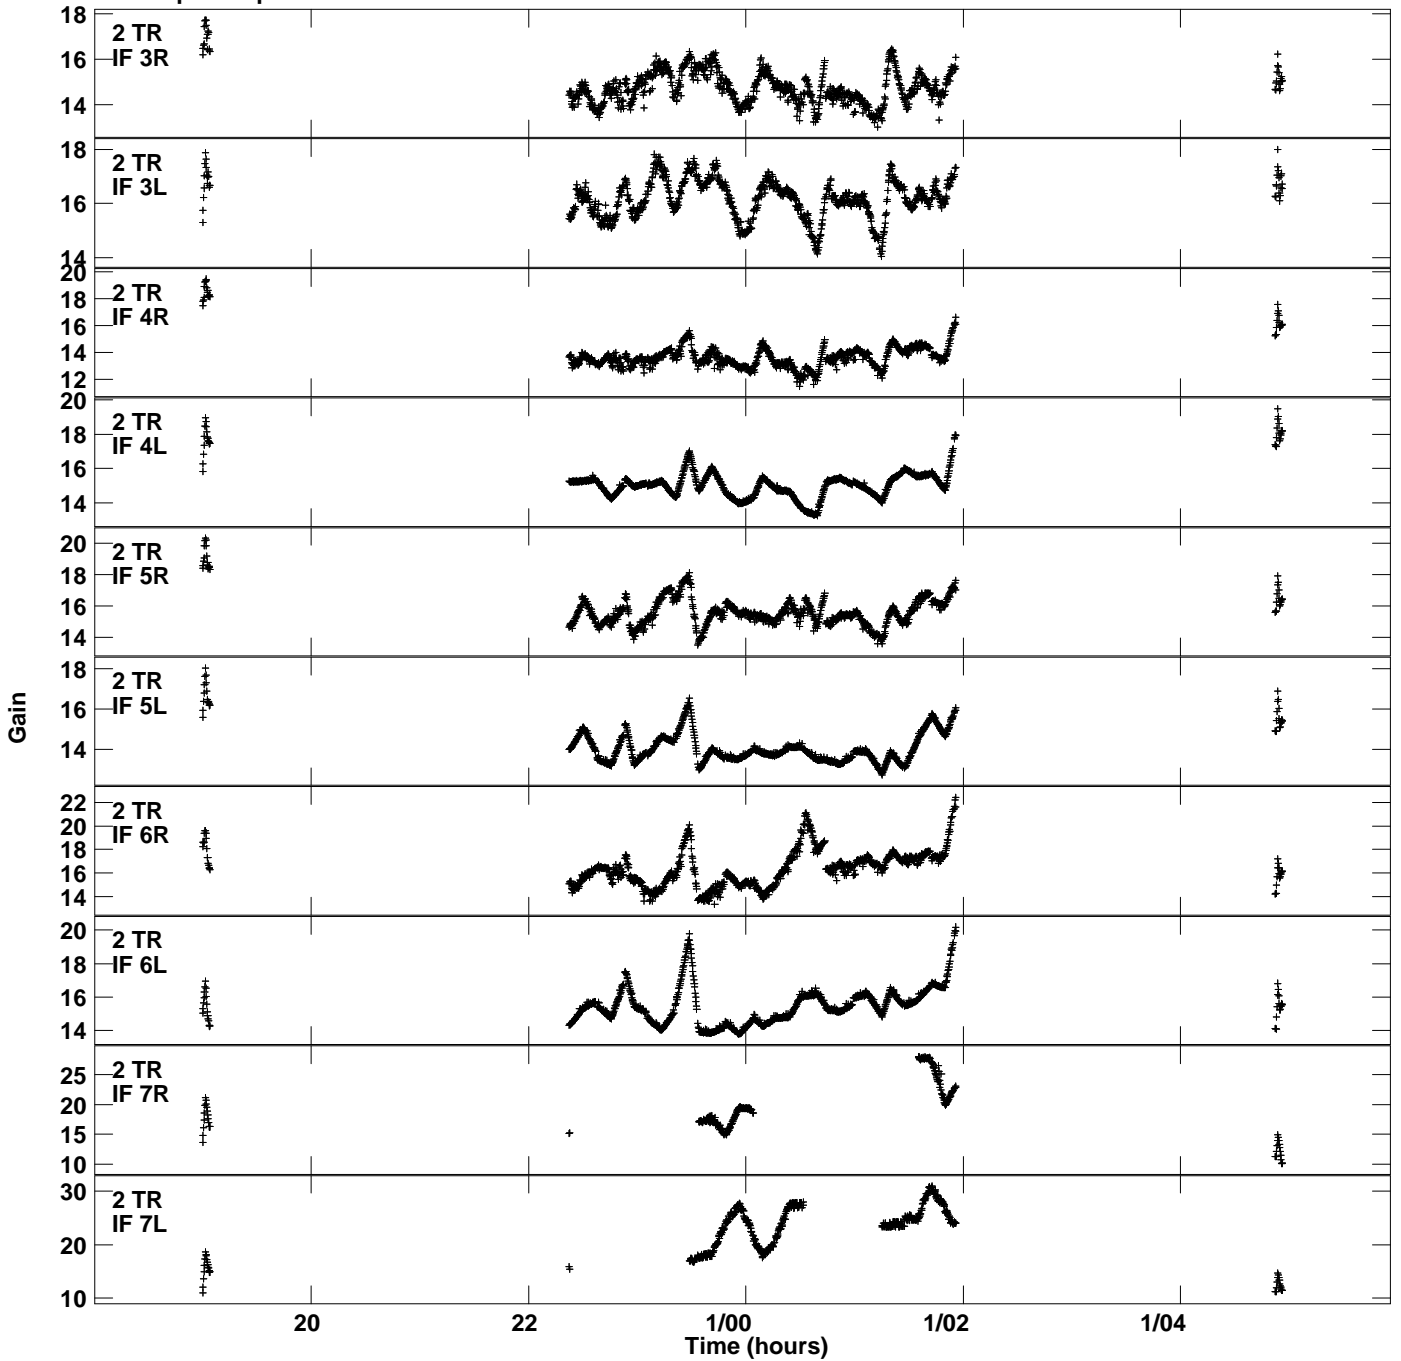

Plot file version 1 created 22-MAR-2023 14:44:44
 Gain amp vs UTC time for EK053A.TMP.1
 CL 5 Rpol & Lpol IF 1 - 8

Plot file version 2 created 22-MAR-2023 14:44:44
Gain amp vs UTC time for EK053A.TMP.1
CL 5 Rpol & Lpol IF 1 - 8

Plot file version 3 created 22-MAR-2023 14:44:44
Gain amp vs UTC time for EK053A.TMP.1
CL 5 Rpol & Lpol IF 1 - 8

Plot file version 4 created 22-MAR-2023 14:44:44
Gain amp vs UTC time for EK053A.TMP.1
CL 5 Rpol & Lpol IF 1 - 8

Plot file version 5 created 22-MAR-2023 14:44:44
Gain amp vs UTC time for EK053A.TMP.1
CL 5 Rpol & Lpol IF 1 - 8