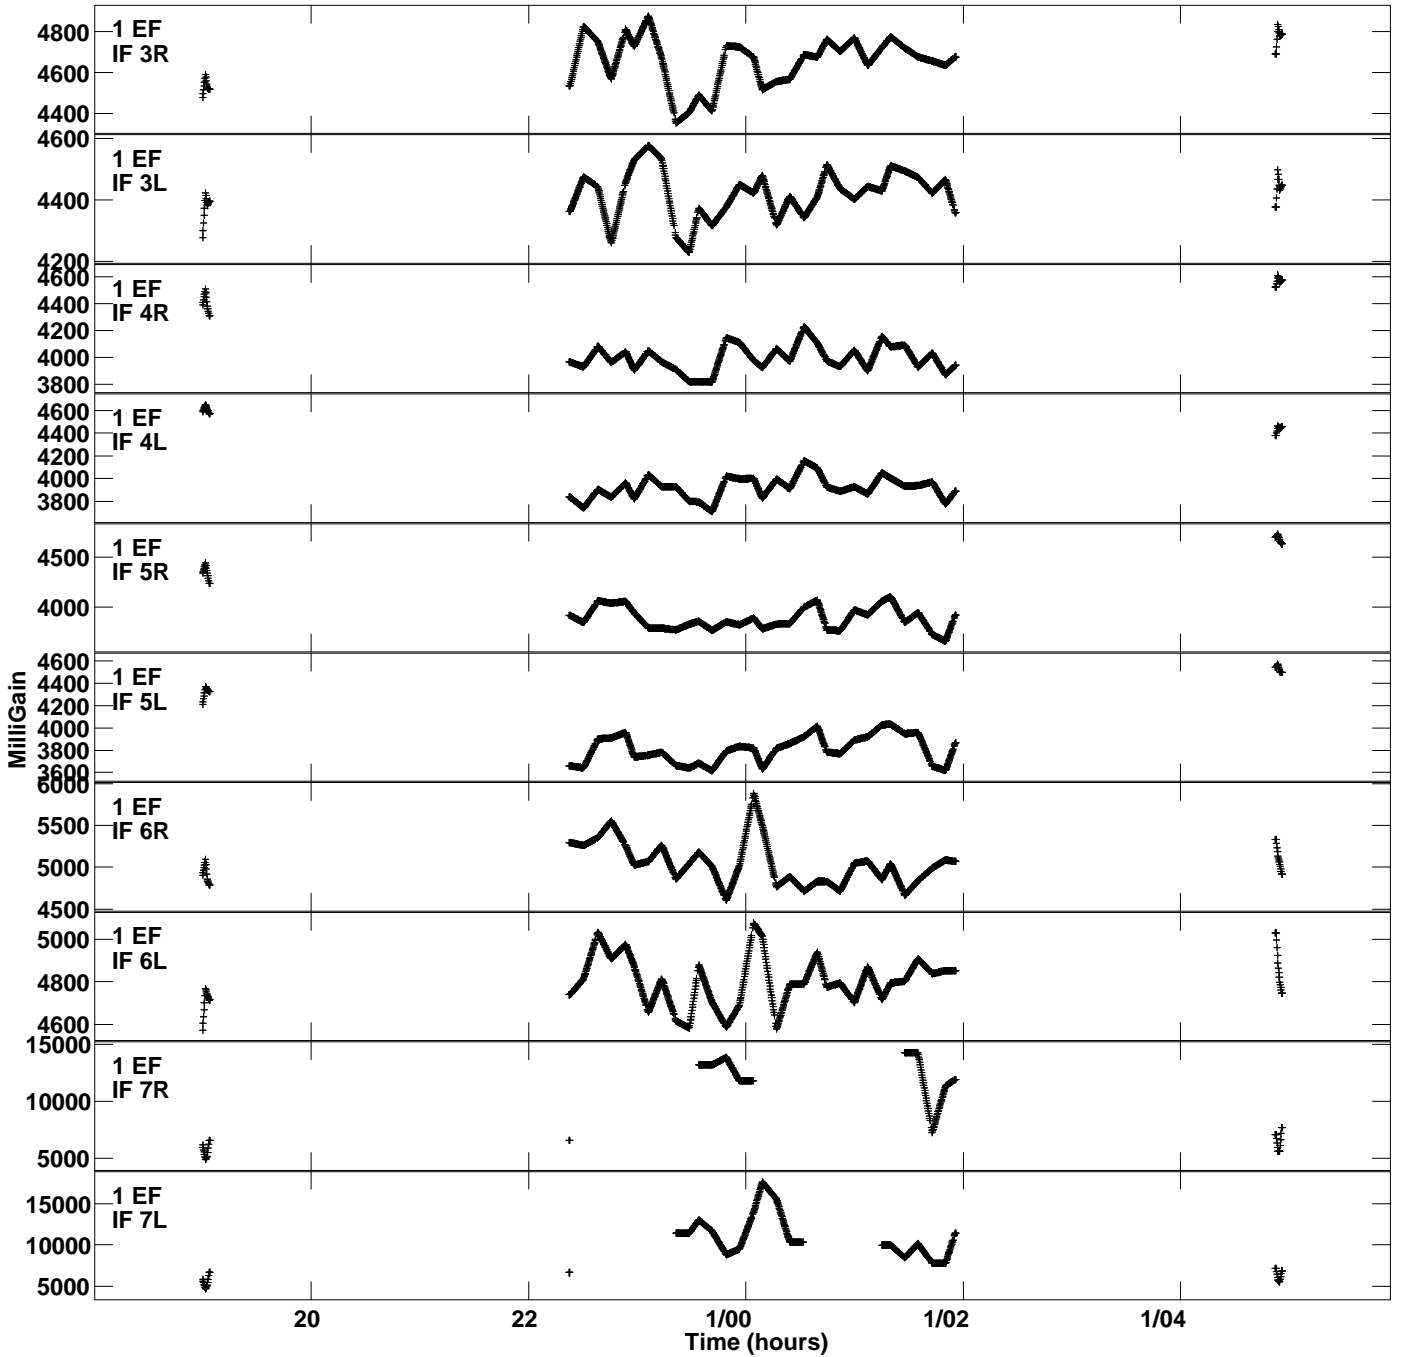

Plot file version 1 created 22-MAR-2023 14:44:44
 Gain amp vs UTC time for EK053A.TMP.1
 CL 5 Rpol & Lpol IF 1 - 8

Plot file version 2 created 22-MAR-2023 14:44:44
Gain amp vs UTC time for EK053A.TMP.1
CL 5 Rpol & Lpol IF 1 - 8

Plot file version 3 created 22-MAR-2023 14:44:44
Gain amp vs UTC time for EK053A.TMP.1
CL 5 Rpol & Lpol IF 1 - 8

Plot file version 4 created 22-MAR-2023 14:44:44
Gain amp vs UTC time for EK053A.TMP.1
CL 5 Rpol & Lpol IF 1 - 8

Plot file version 5 created 22-MAR-2023 14:44:44
Gain amp vs UTC time for EK053A.TMP.1
CL 5 Rpol & Lpol IF 1 - 8