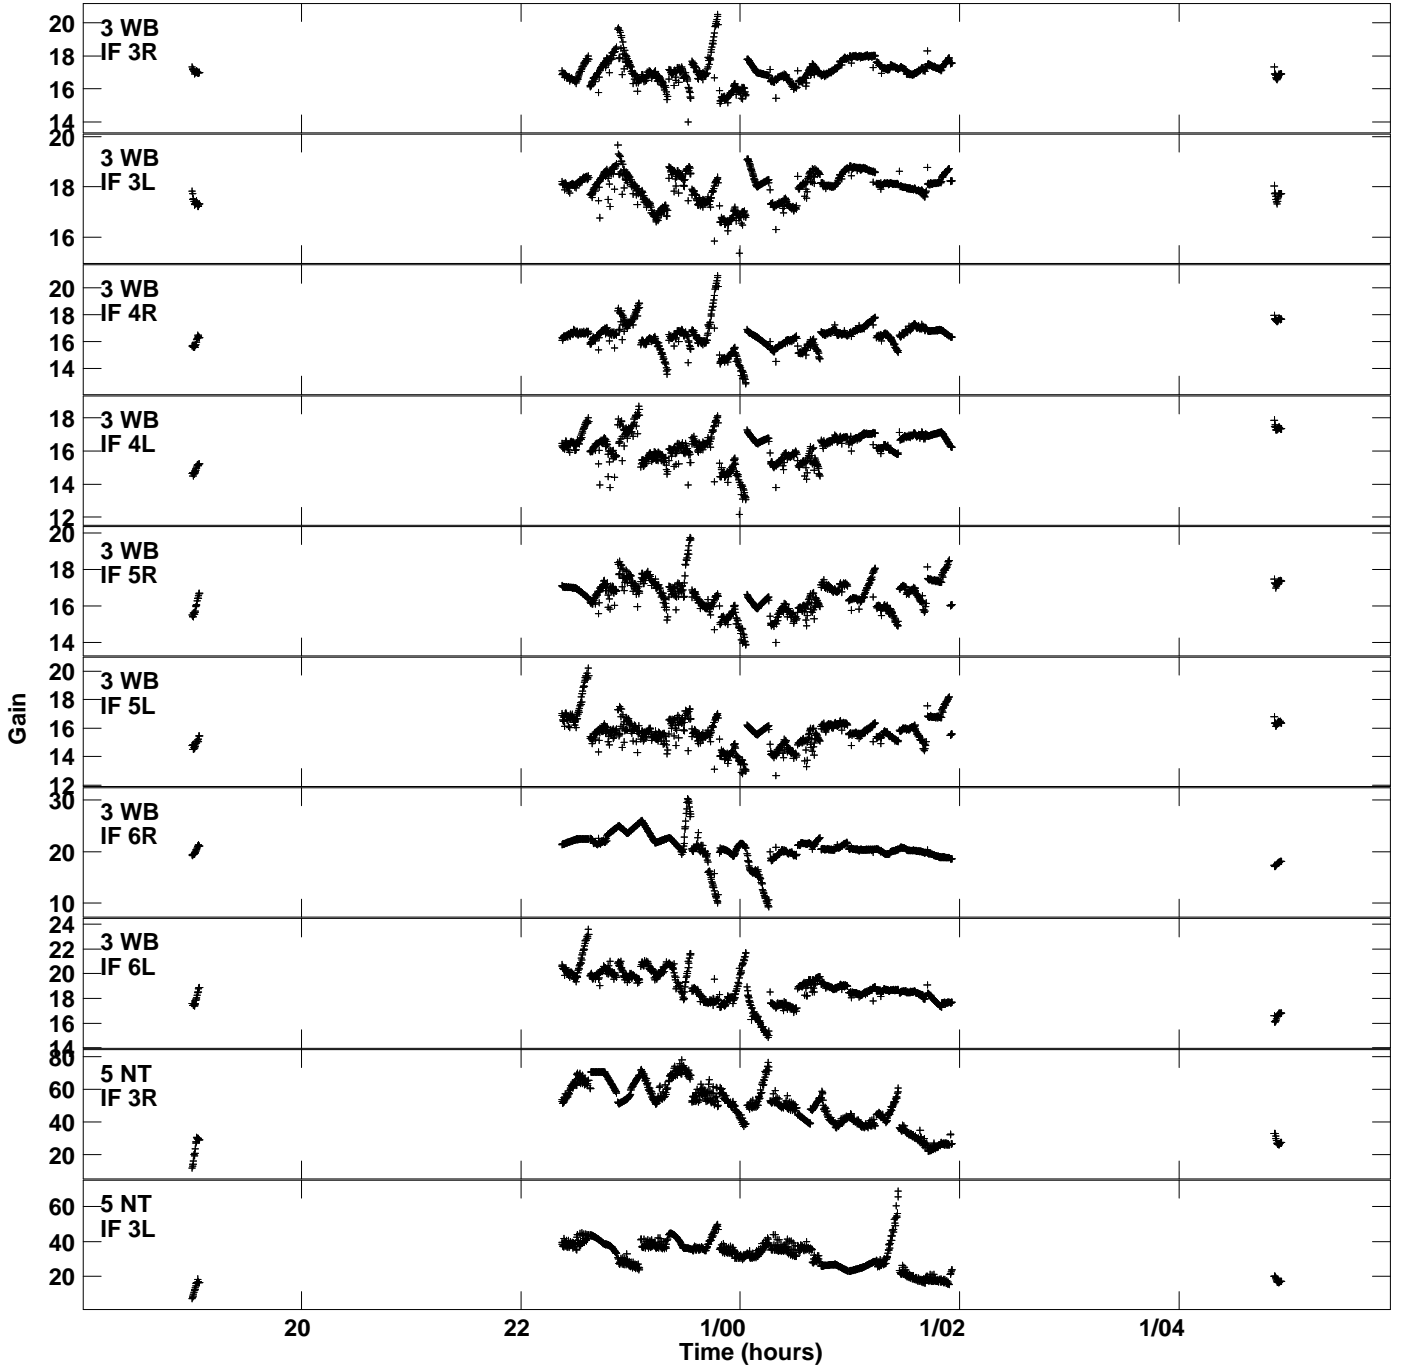

Plot file version 1 created 22-MAR-2023 14:44:44
 Gain amp vs UTC time for EK053A.TMP.1
 CL 5 Rpol & Lpol IF 1 - 8

Plot file version 2 created 22-MAR-2023 14:44:44
Gain amp vs UTC time for EK053A.TMP.1
CL 5 Rpol & Lpol IF 1 - 8

Plot file version 3 created 22-MAR-2023 14:44:44
Gain amp vs UTC time for EK053A.TMP.1
CL 5 Rpol & Lpol IF 1 - 8

Plot file version 4 created 22-MAR-2023 14:44:44
Gain amp vs UTC time for EK053A.TMP.1
CL 5 Rpol & Lpol IF 1 - 8

Plot file version 5 created 22-MAR-2023 14:44:44
Gain amp vs UTC time for EK053A.TMP.1
CL 5 Rpol & Lpol IF 1 - 8