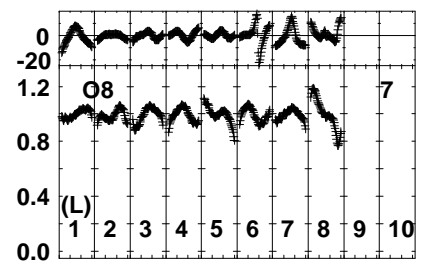

Plot file version 1 created 17-MAR-2023 16:08:02  
 EK053B.UVDATA.1  
 Freq = 1.2545 GHz, Bw = 32.000 MH Bandpass table # 1

Lower frame: BP ampl Top frame: BP phase  
 Bandpass table spectrum Antenna: \*  
 Timerange: 00/00:00:01 to 999/00:00:00

Plot file version 2 created 17-MAR-2023 16:08:02  
 EK053B.UVDATA.1  
 Freq = 1.2545 GHz, Bw = 32.000 MH Bandpass table # 1

Lower frame: BP ampl Top frame: BP phase  
 Bandpass table spectrum Antenna: \*  
 Timerange: 00/00:00:01 to 999/00:00:00