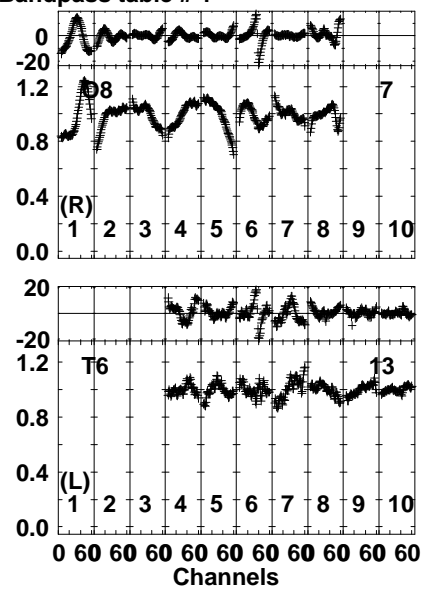

Plot file version 1 created 17-MAR-2023 16:08:02  
 EK053B.UVDATA.1  
 Freq = 1.2545 GHz, Bw = 32.000 MH Bandpass table # 1

Lower frame: BP ampl Top frame: BP phase  
 Bandpass table spectrum Antenna: \*  
 Timerange: 00/00:00:01 to 999/00:00:00

Plot file version 2 created 17-MAR-2023 16:08:02  
 EK053B.UVDATA.1  
 Freq = 1.2545 GHz, Bw = 32.000 MH Bandpass table # 1

Lower frame: BP ampl Top frame: BP phase  
 Bandpass table spectrum Antenna: \*  
 Timerange: 00/00:00:01 to 999/00:00:00