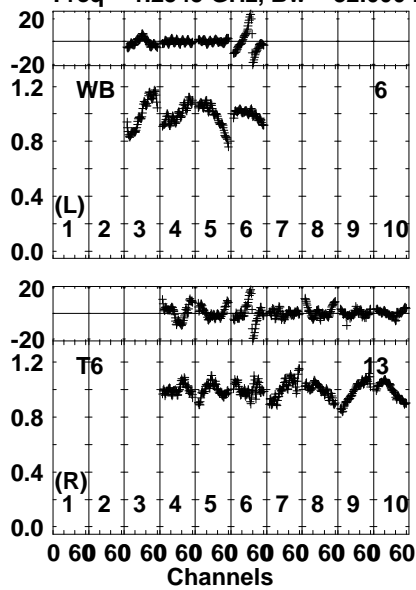

Plot file version 1 created 17-MAR-2023 16:08:02  
 EK053B.UVDATA.1  
 Freq = 1.2545 GHz, Bw = 32.000 MH Bandpass table # 1

Lower frame: BP ampl Top frame: BP phase  
 Bandpass table spectrum Antenna: \*  
 Timerange: 00/00:00:01 to 999/00:00:00

Plot file version 2 created 17-MAR-2023 16:08:02  
 EK053B.UVDATA.1  
 Freq = 1.2545 GHz, Bw = 32.000 MH Bandpass table # 1

Lower frame: BP ampl Top frame: BP phase  
 Bandpass table spectrum Antenna: \*  
 Timerange: 00/00:00:01 to 999/00:00:00