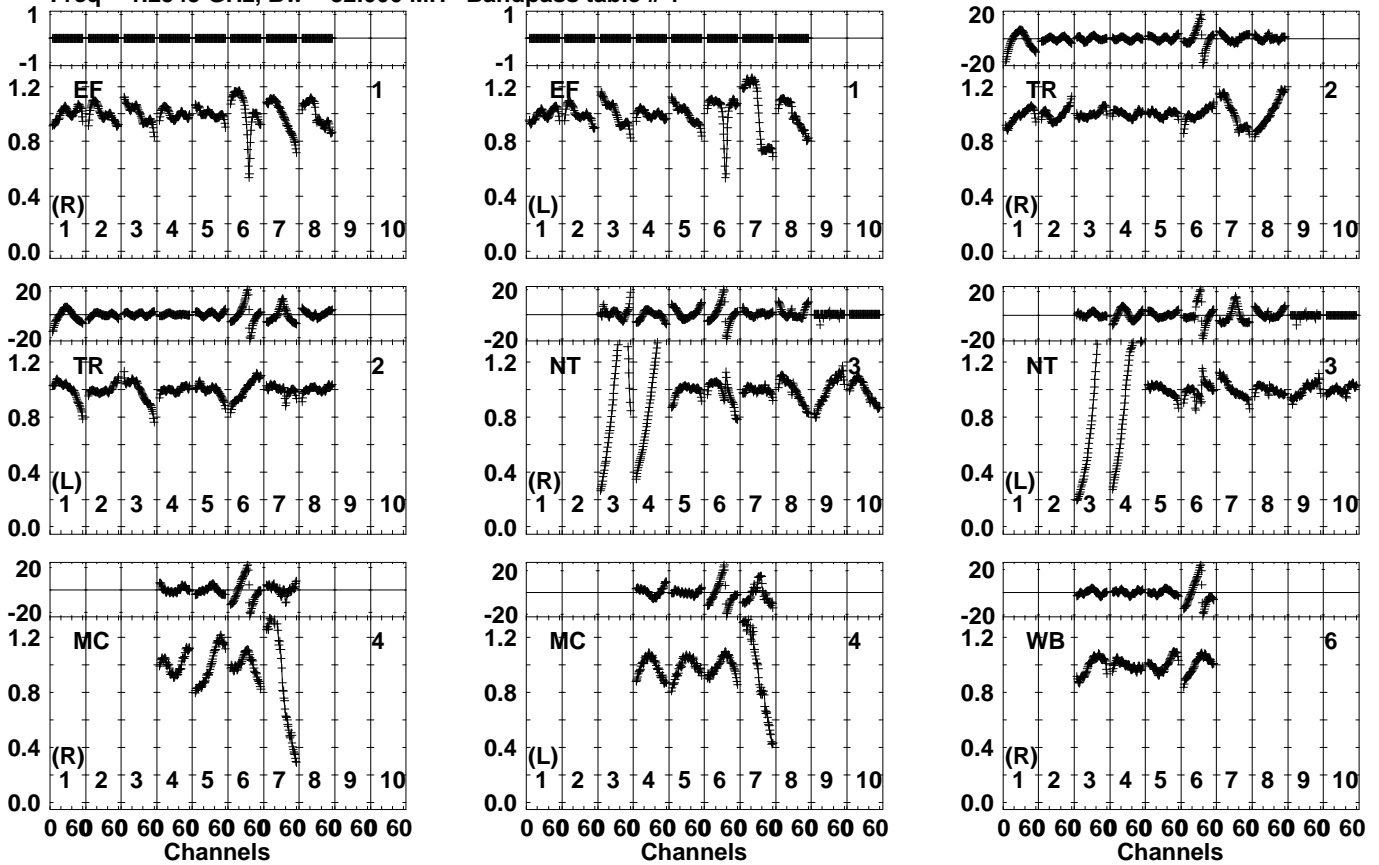

Plot file version 1 created 17-MAR-2023 16:08:02  
 EK053B.UVDATA.1  
 Freq = 1.2545 GHz, Bw = 32.000 MH Bandpass table # 1

Lower frame: BP ampl Top frame: BP phase  
 Bandpass table spectrum Antenna: \*  
 Timerange: 00/00:00:01 to 999/00:00:00

Plot file version 2 created 17-MAR-2023 16:08:02  
 EK053B.UVDATA.1  
 Freq = 1.2545 GHz, Bw = 32.000 MH Bandpass table # 1

Lower frame: BP ampl Top frame: BP phase  
 Bandpass table spectrum Antenna: \*  
 Timerange: 00/00:00:01 to 999/00:00:00